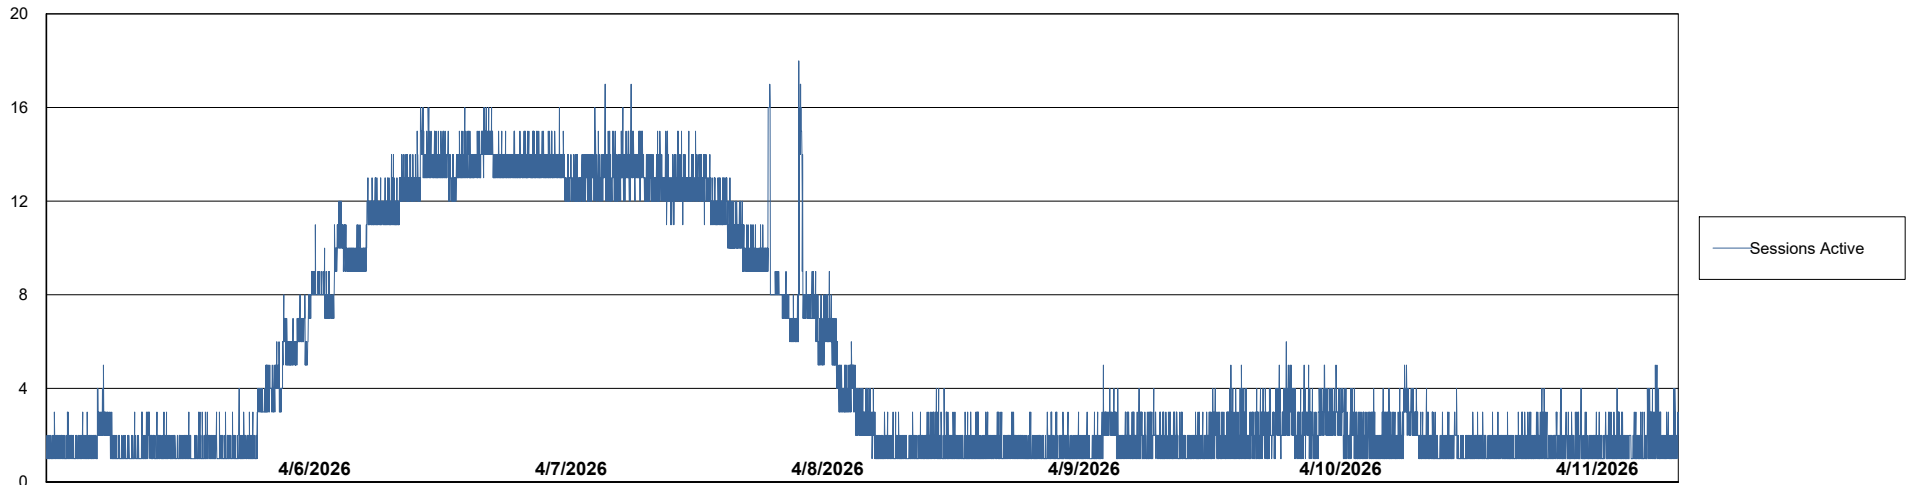

Database Performance   XMX_PROD_ABSDB01_PRDB_ABS1