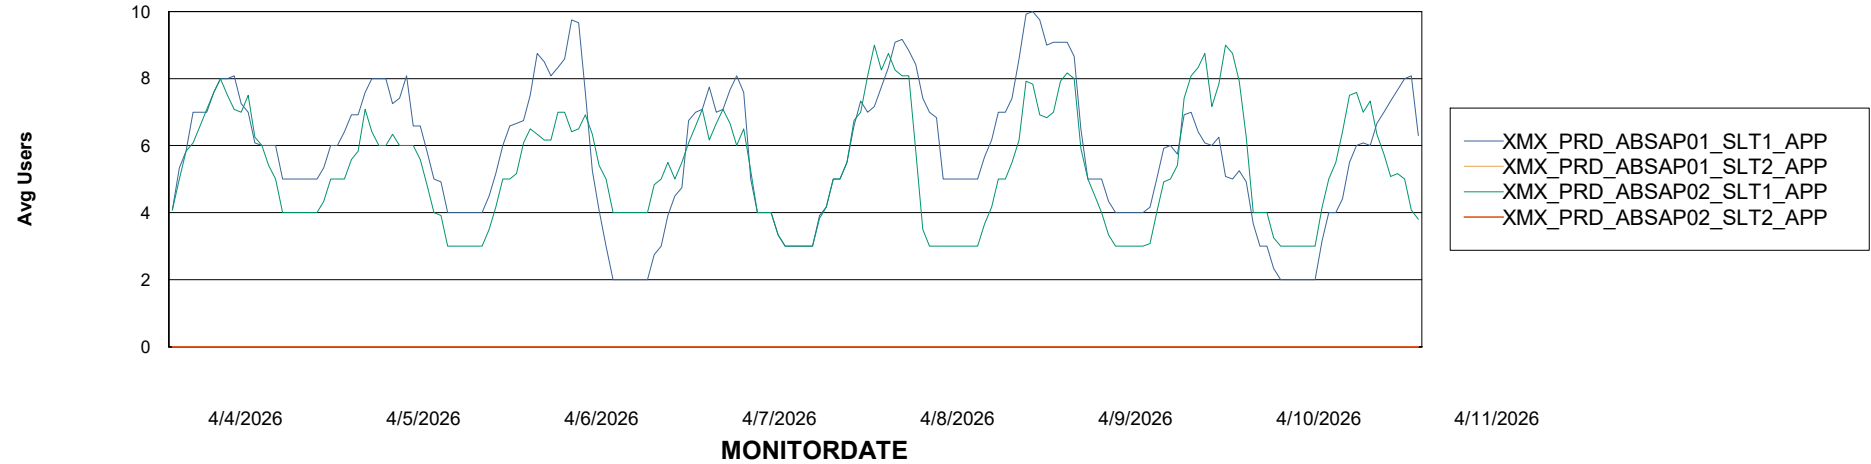

Avg users per day per ABS server