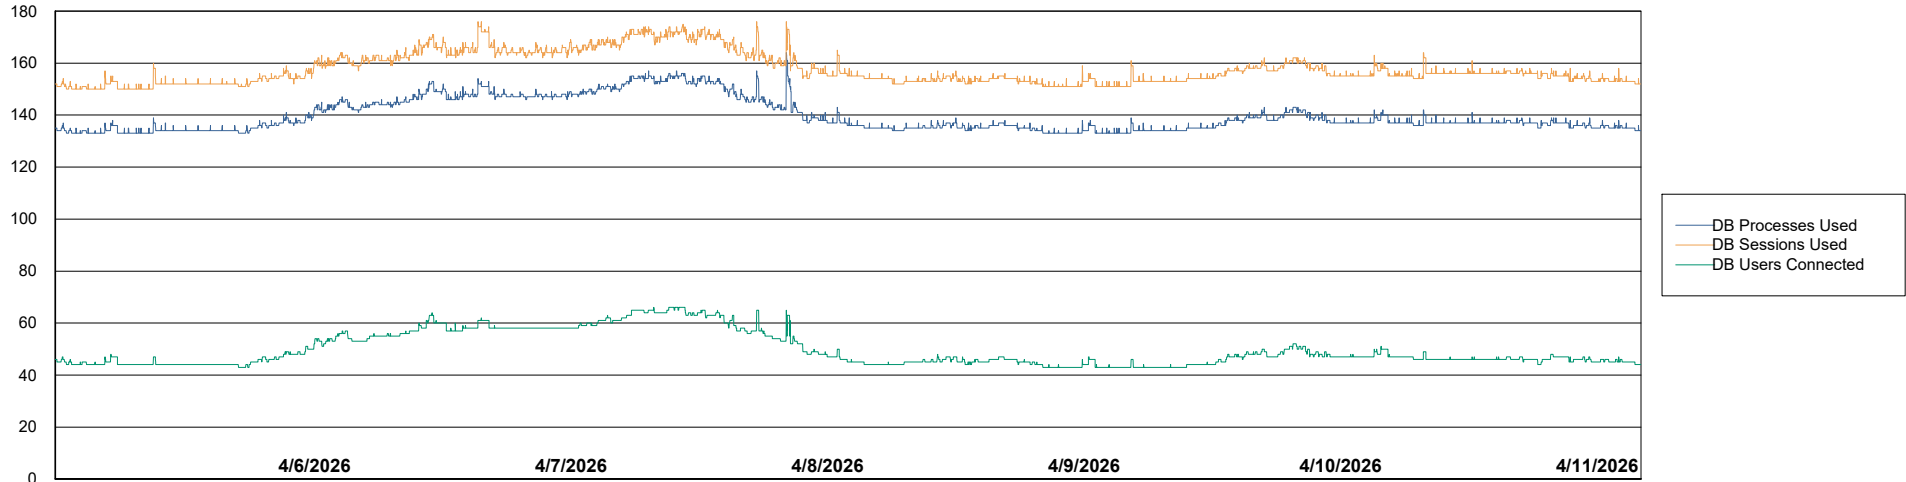

Database Performance   XMX_PROD_ABSDB01_PRDB_ABS1