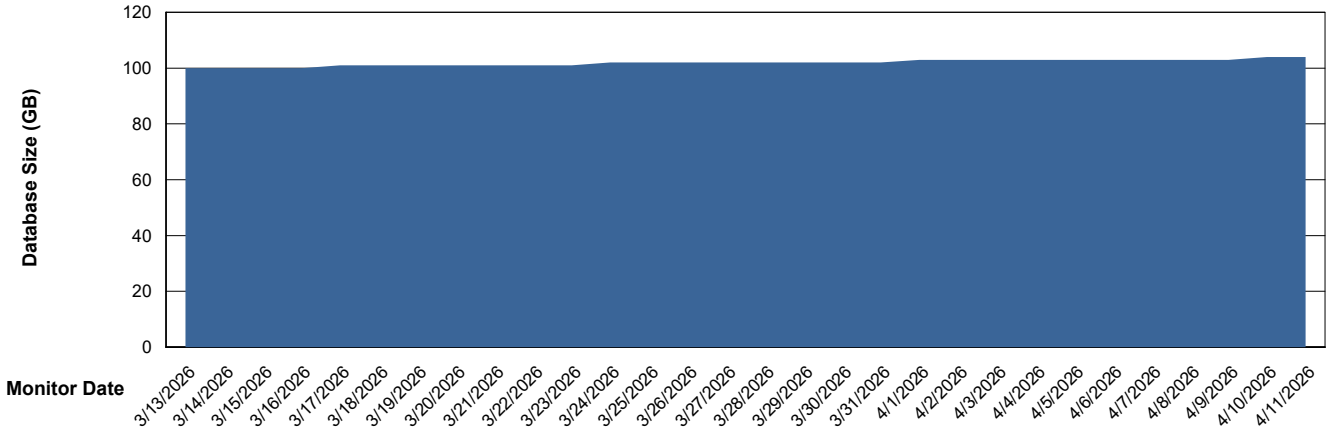

Database growth over last month

Database Tablespace XMX_PROD_ABSDB01_PRDB_ABS1

Date	Tablespace Name	MaxFilesize (Gb)	Usedsize (Gb)	Percentage free
4/11/2026	ABSDATA	128	81	37
	INDX	120	0	100
4/10/2026	ABSDATA	128	81	37
	INDX	120	0	100
4/9/2026	ABSDATA	128	81	37
	INDX	120	0	100
4/8/2026	ABSDATA	128	81	37
	INDX	120	0	100
4/7/2026	ABSDATA	128	81	37
	INDX	120	0	100
4/6/2026	ABSDATA	128	81	37
	INDX	120	0	100
4/5/2026	ABSDATA	128	81	37
	INDX	120	0	100