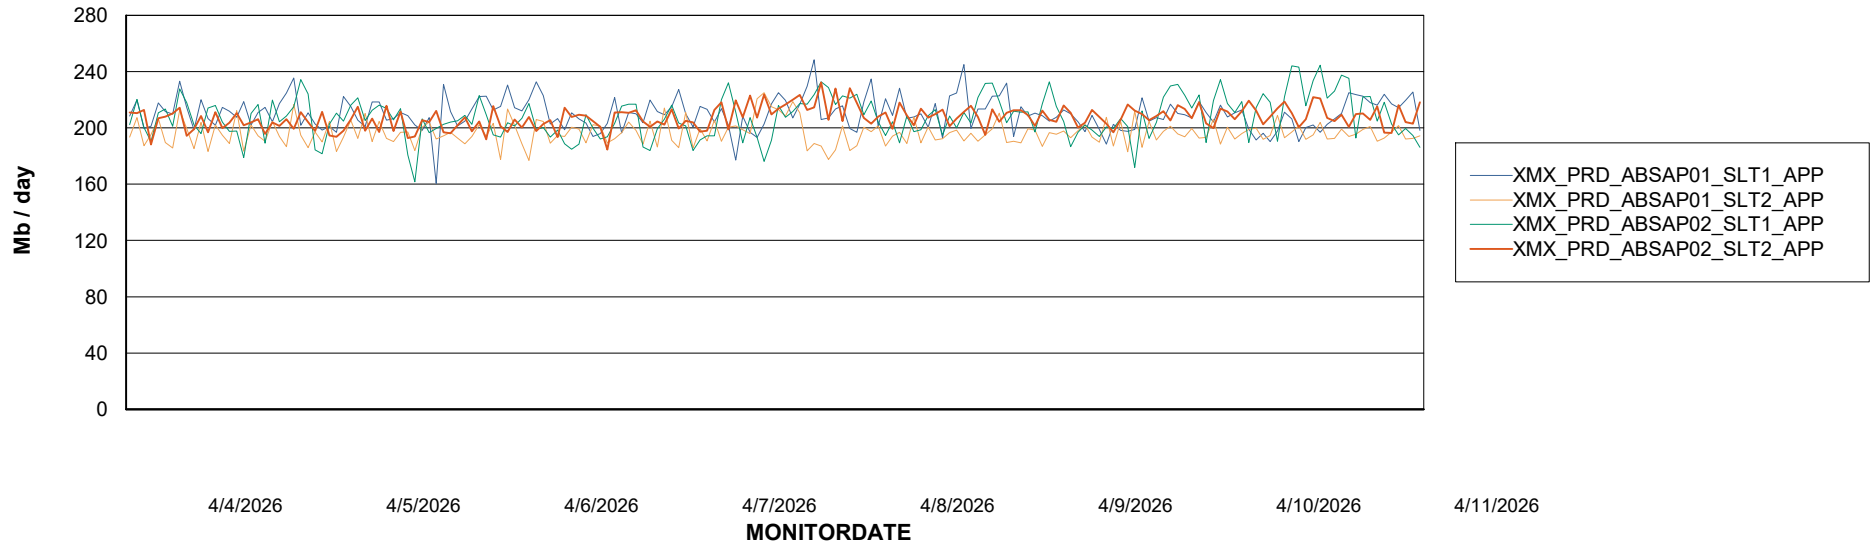

ABSSolute Application Server Services

Avg memory used per ABS Server Service