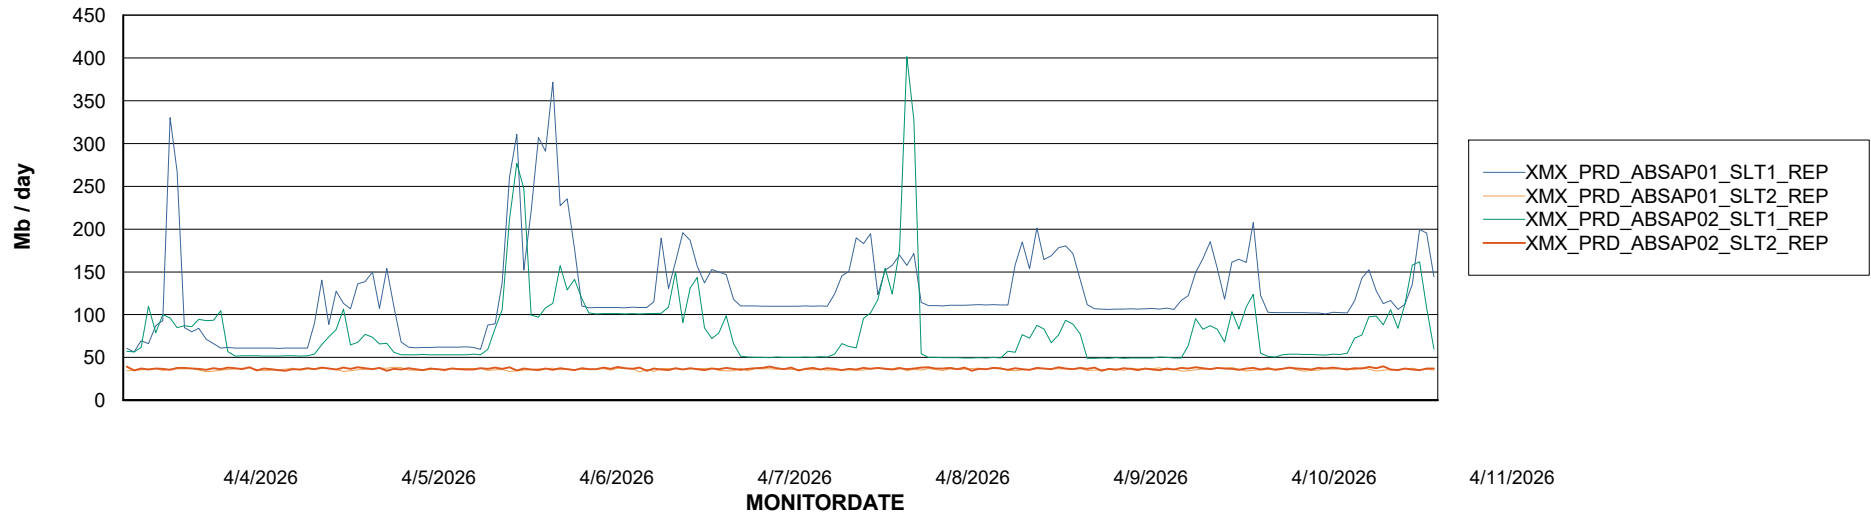

ABSSolute Application ReportServer Services

Avg memory used per ReportServer Service