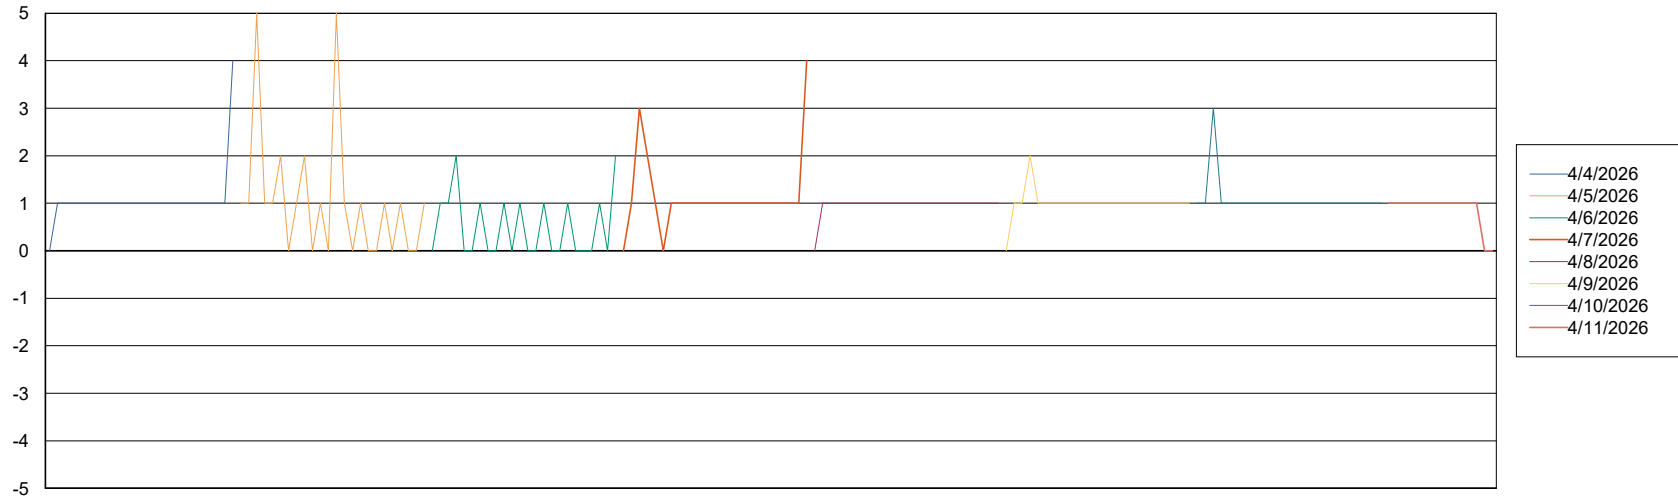

Standby Database Health VOS_Production

Recovery lag for last 7 days