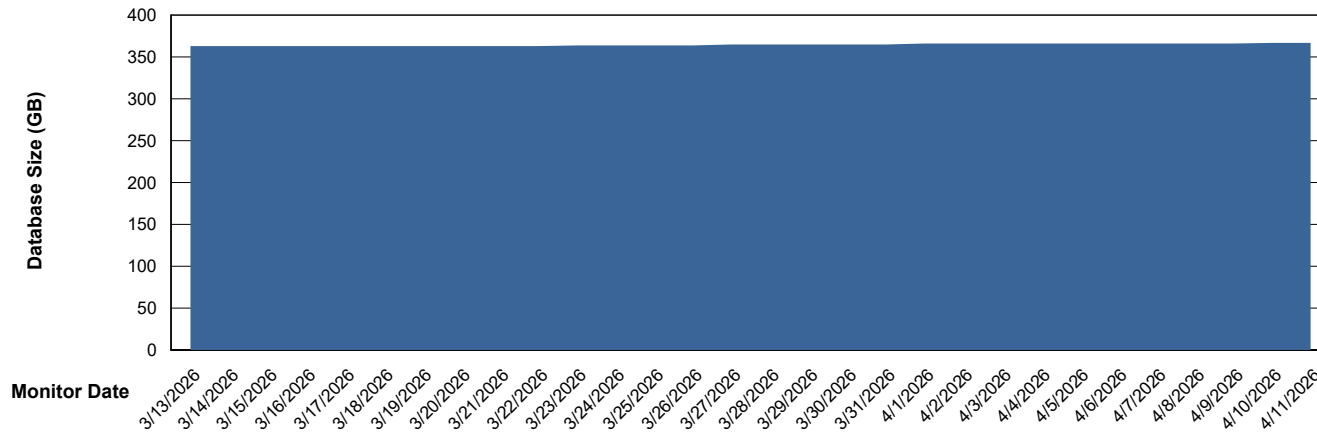

DB Processes Max 1,000

Weekly SLA Customer Report

Customer VOS_Production
Database ID 143

DATABASE SIZE VOS_PRD_ABSBI-2018_ABS1

Database growth over last month

DATABASE SIZE VOS_PRD_ABSBI-2025_ABS1

Database growth over last month