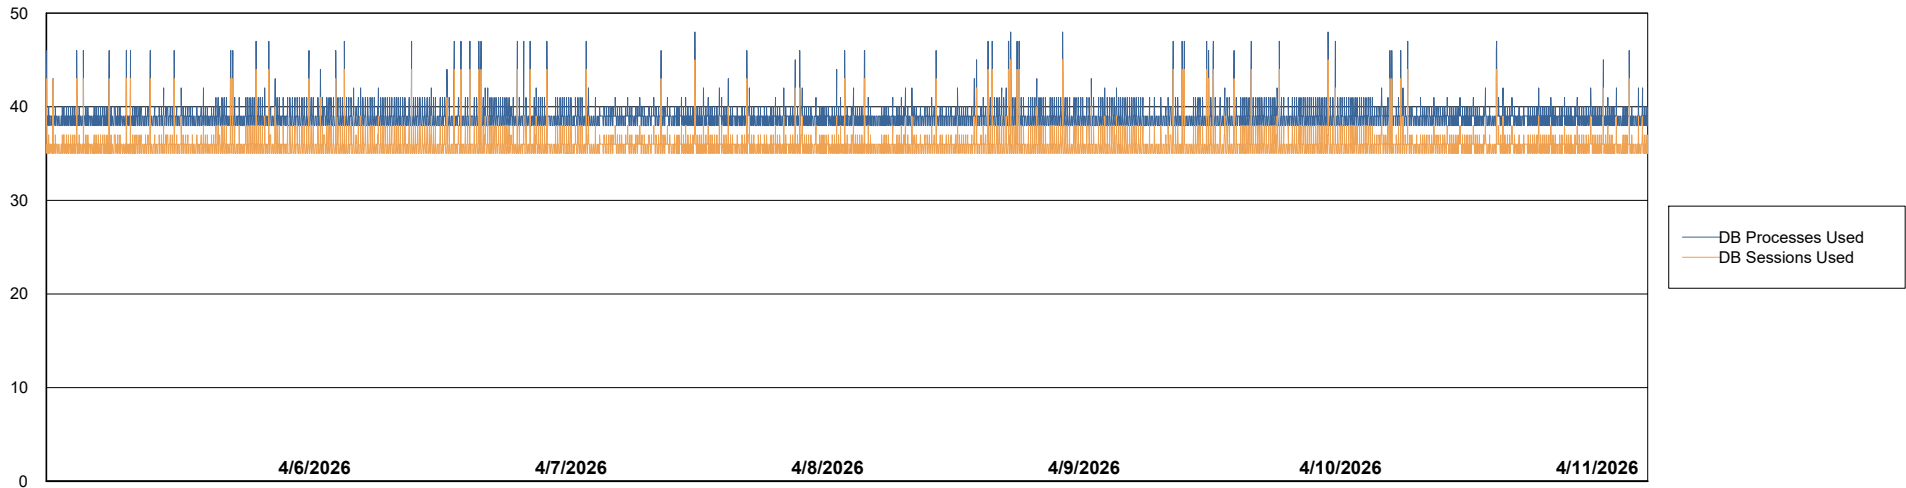

Database Performance VOS_PRD_ABSORA2-2022_HSBABS1

DB Processes Max 1,000