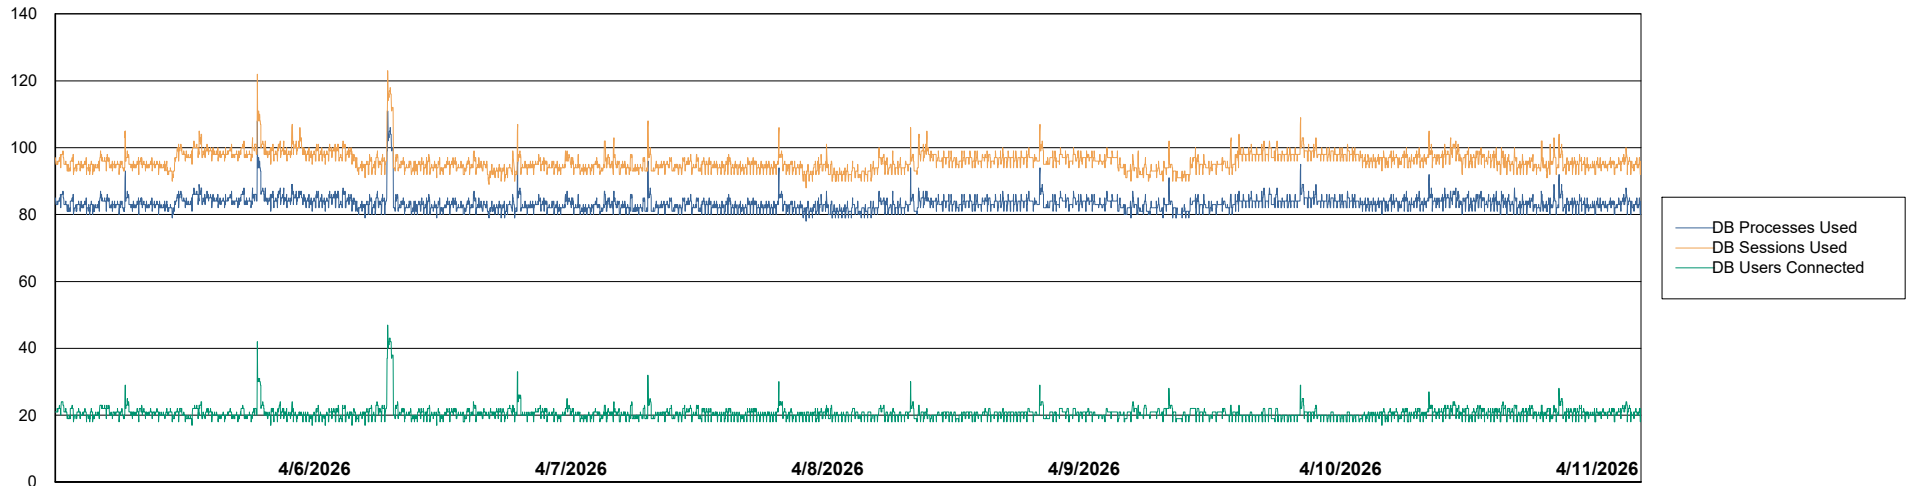

Weekly SLA Customer Report

Customer VOS_Production
Database ID 143

Database Performance VOS_PRD_ABSBI-2018_ABS1

Weekly SLA Customer Report

Customer VOS_Production
Database ID 143

Database Performance VOS_PRD_ABSBI-2025_ABS1