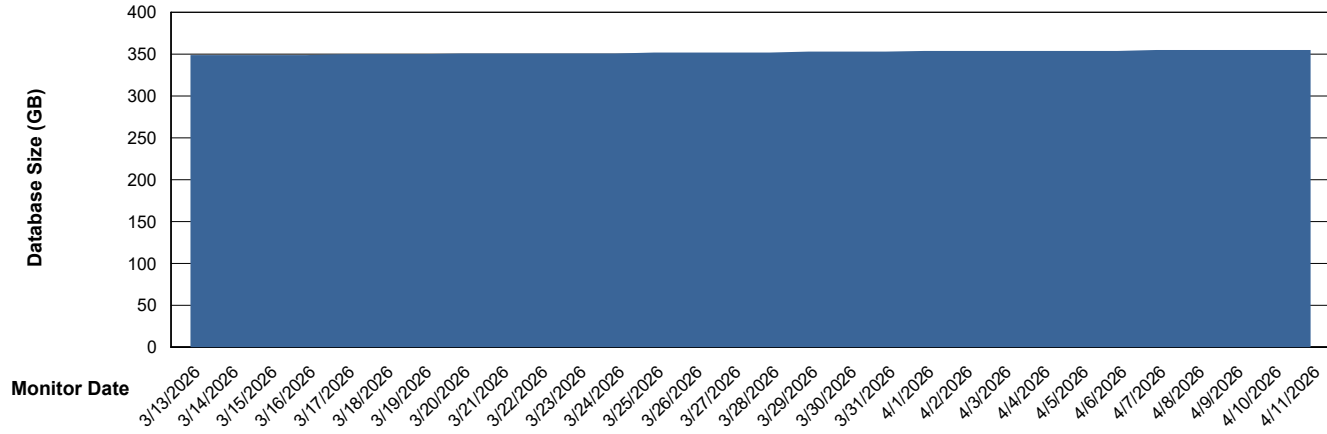

Database growth over last month