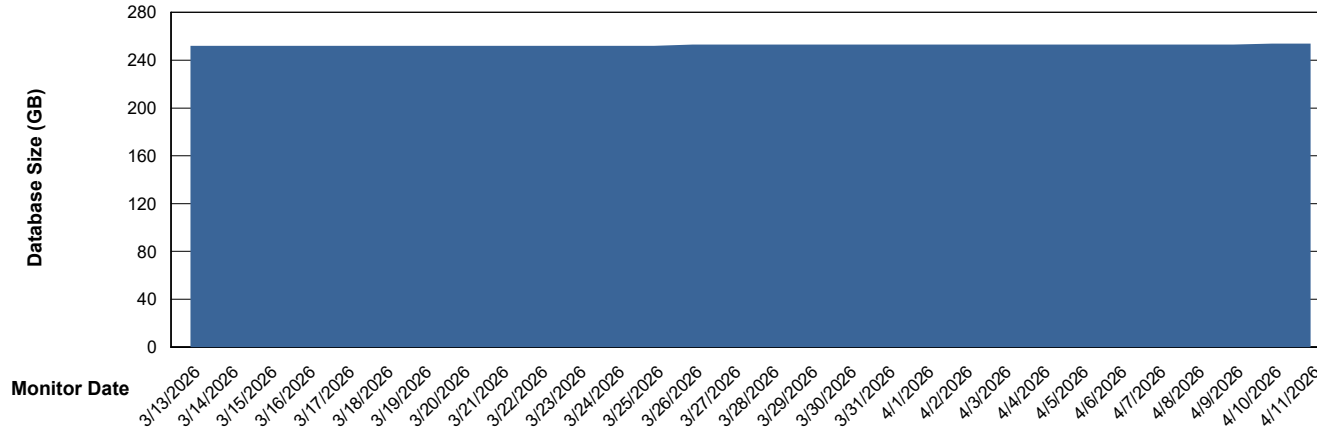

DB Processes Max 1,000

Weekly SLA Customer Report

Customer VOS_Production
Database ID 143

DATABASE SIZE VOS_PRD_ABSBI-2018_ABS1

Database growth over last month

DATABASE SIZE VOS_PRD_ABSBI-2025_ABS1

Database growth over last month