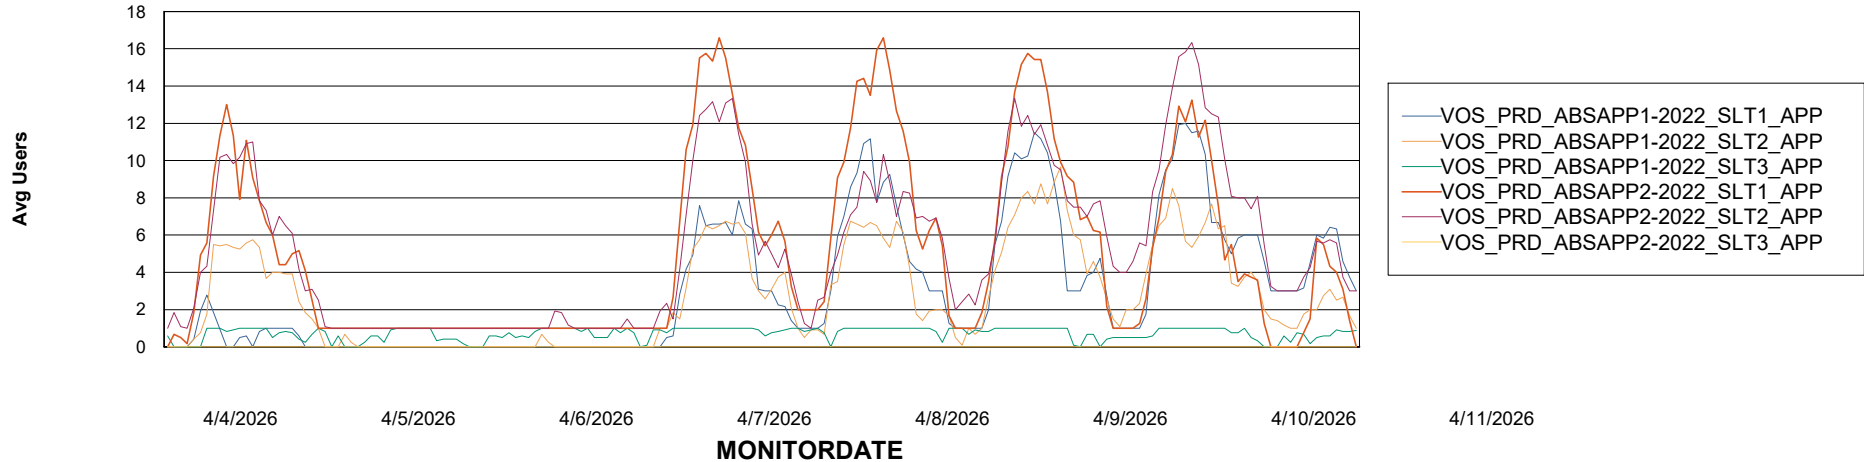

Avg users per day per ABS server