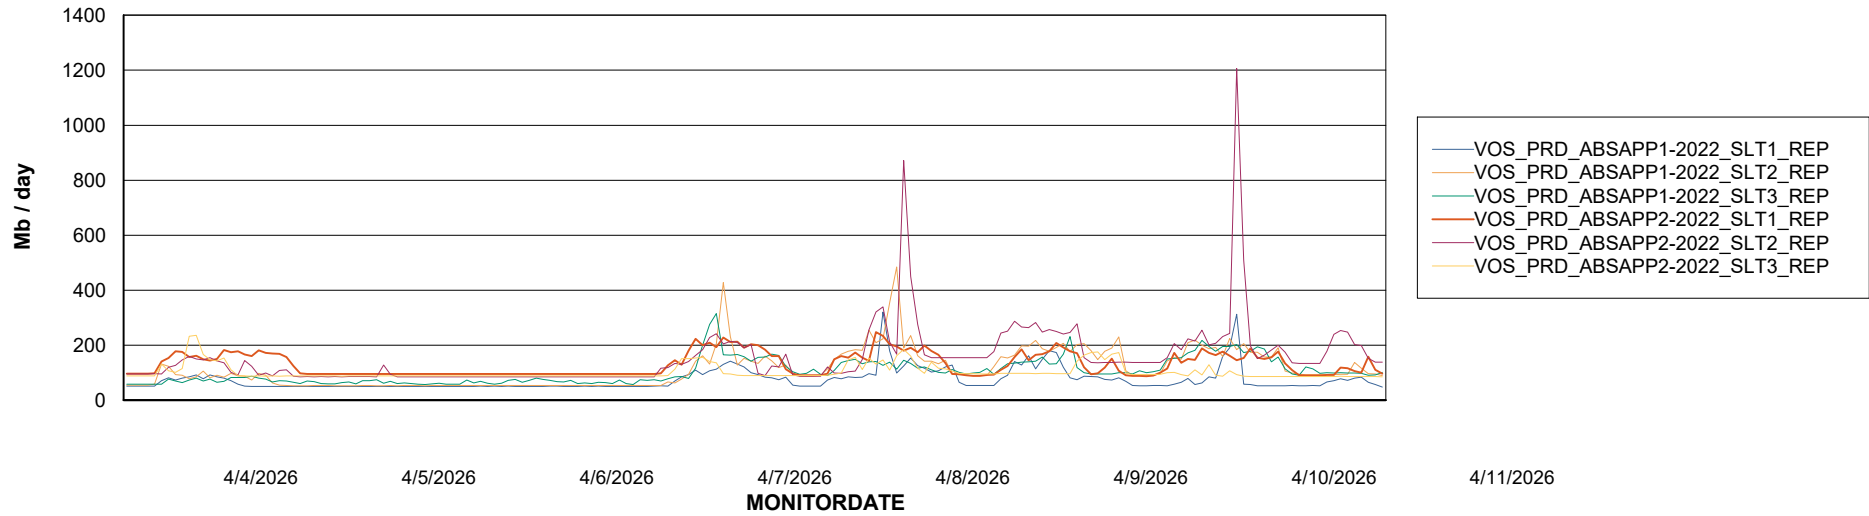

Avg memory used per ABS Server Service

Avg users per day per ABS server

Weekly SLA Customer Report

Customer VOS_Production
Database ID 143

ABSSolute Application ReportServer Services

Avg memory used per ReportServer Service