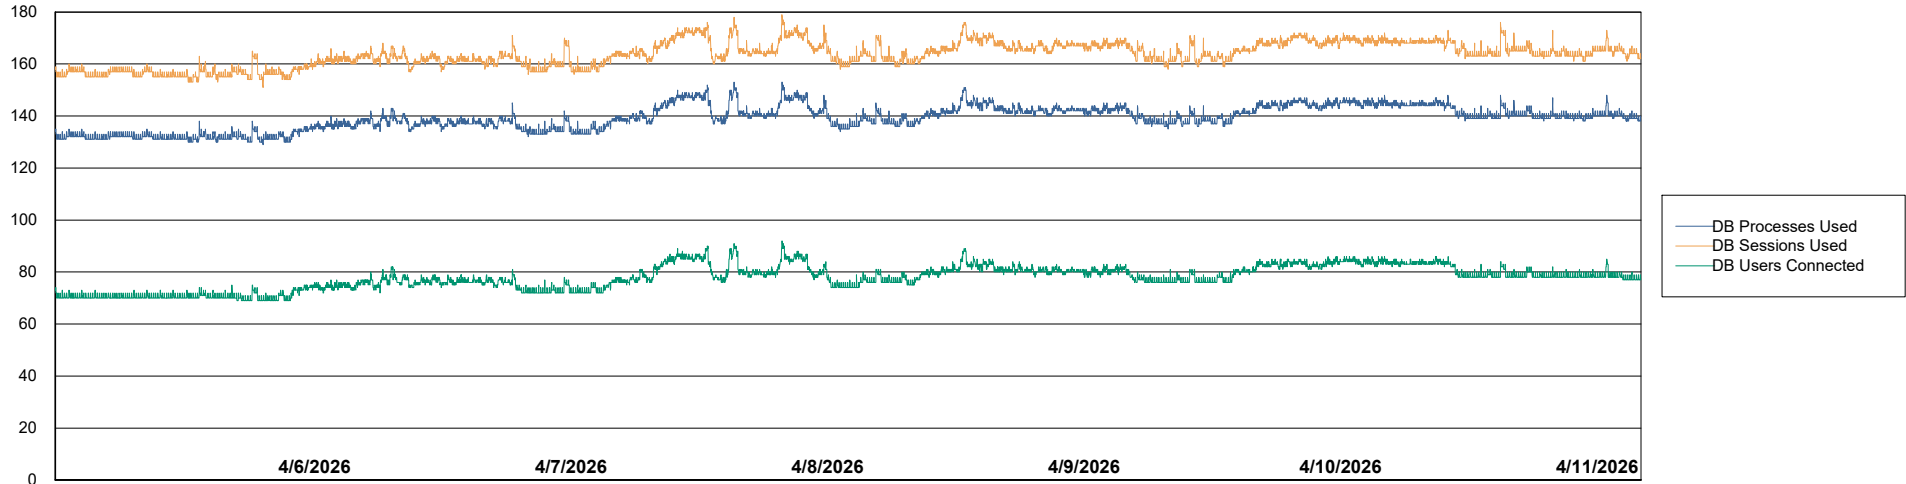

Database Performance VOS_PRD_ABSORA1-2022_ABS1