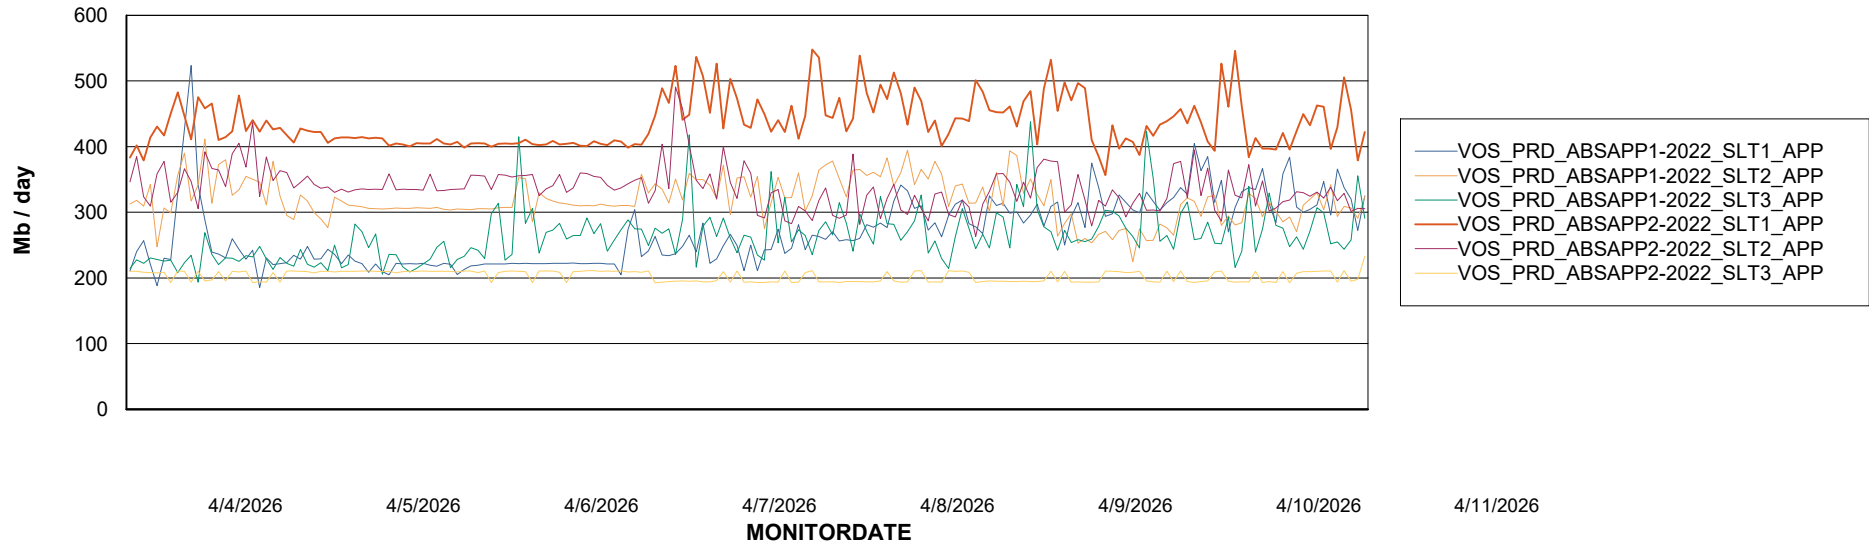

ABSSolute Application Server Services

Avg memory used per ABS Server Service