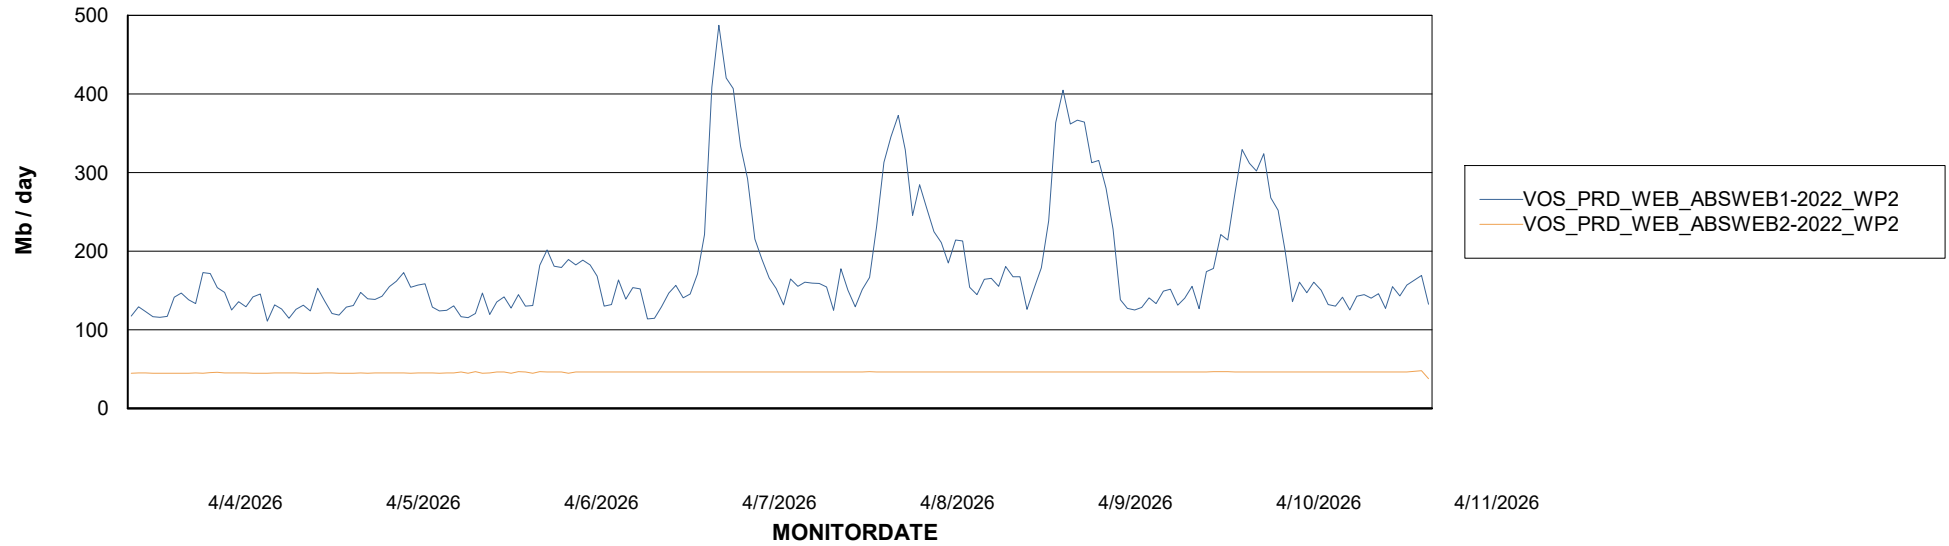

ABSSolute Web Component Services

Avg memory used per ABS Web component