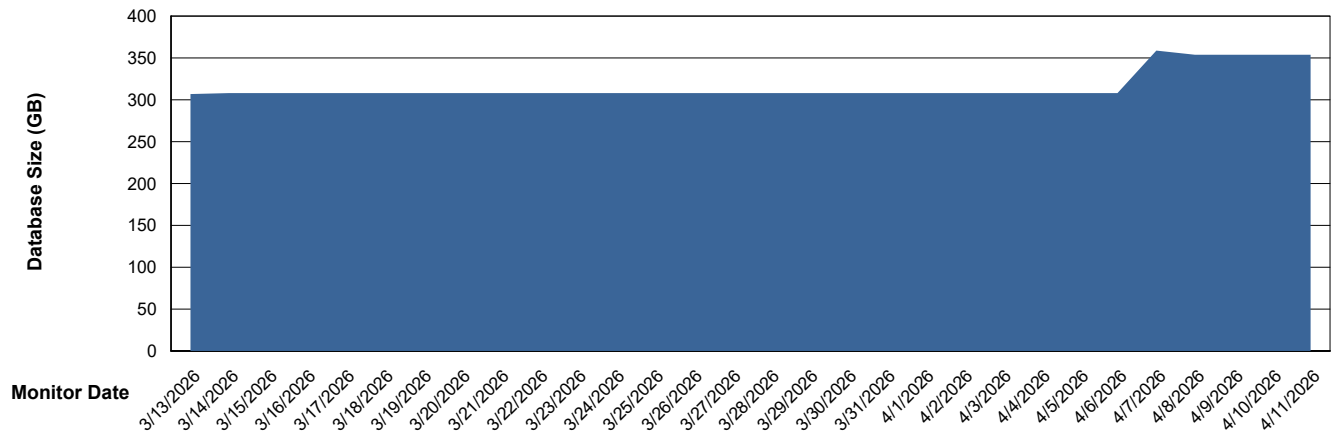

DB Processes Max 1,000

Weekly SLA Customer Report

Customer STK_Production
Database ID 82

Database Performance STK_PRD_ABSDBORACLE02_HSBABS1

DB Processes Max 1,000

Weekly SLA Customer Report

Customer STK_Production
Database ID 82

DATABASE SIZE STK_PRD_ABSDBORACLE01_ABS1

Database growth over last month

DATABASE SIZE STK_PRD_ABSDBORACLE02_ABST

Database growth over last month

Weekly SLA Customer Report

Customer STK_Production
 Database ID 82