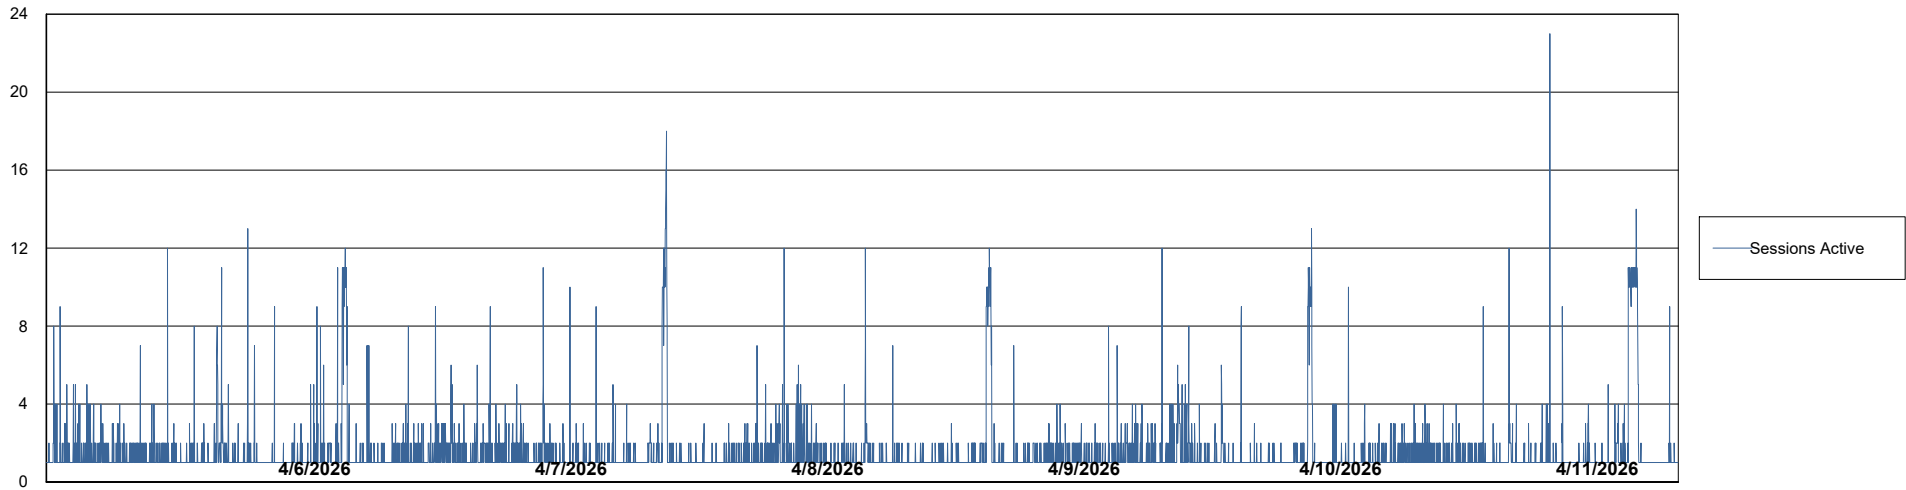

Database Performance SHL-DBS1-ASH_PROD_ABS1