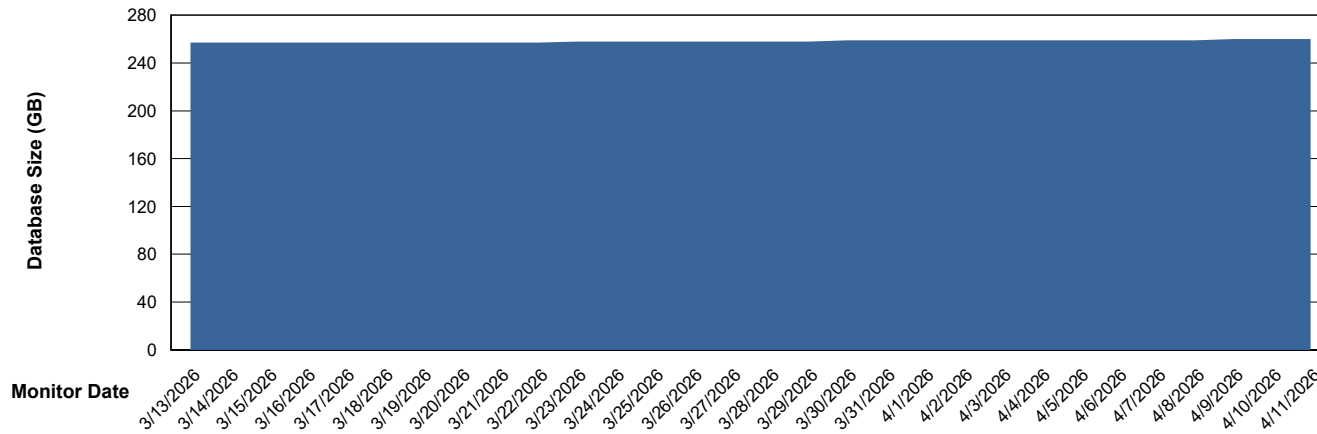

DATABASE SIZE SHL-DBS1-ASH_PROD_ABS1

Database growth over last month