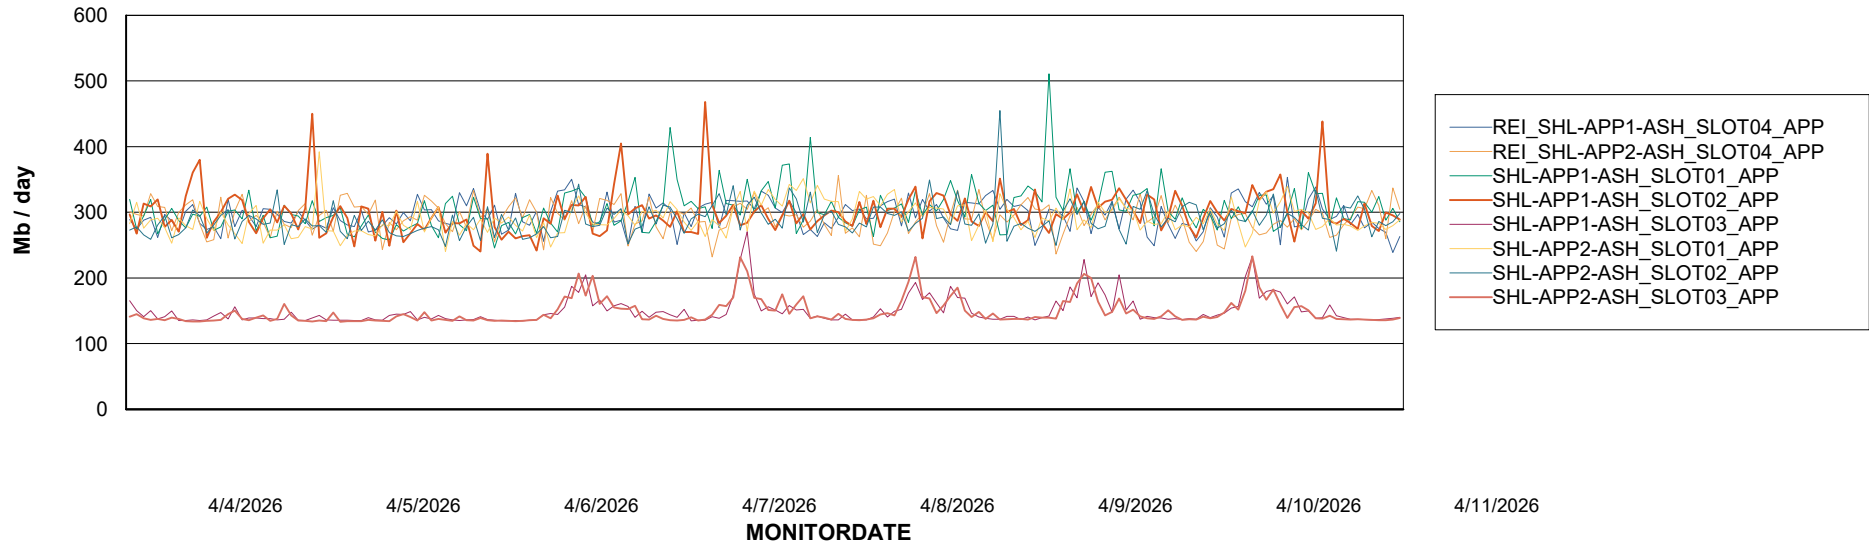

ABSSolute Application Server Services

Avg memory used per ABS Server Service