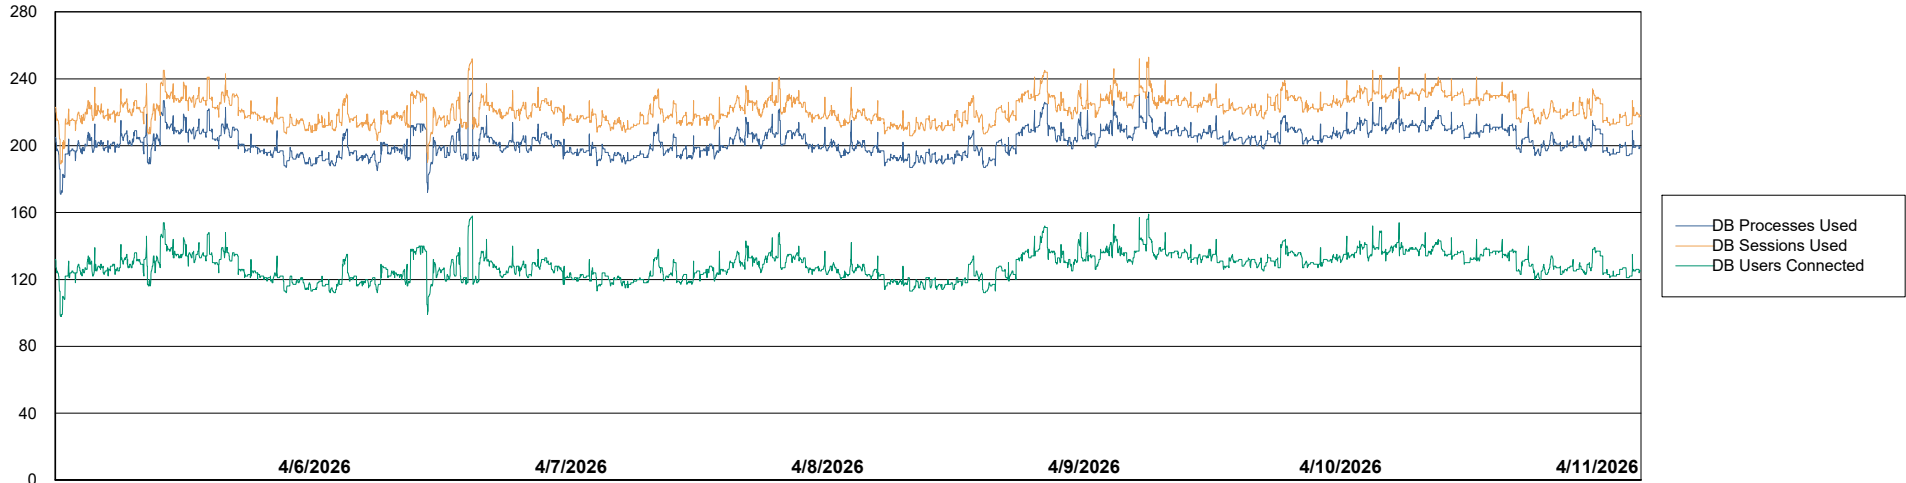

Database Performance SHL-DBS1-ASH_PROD_ABS1