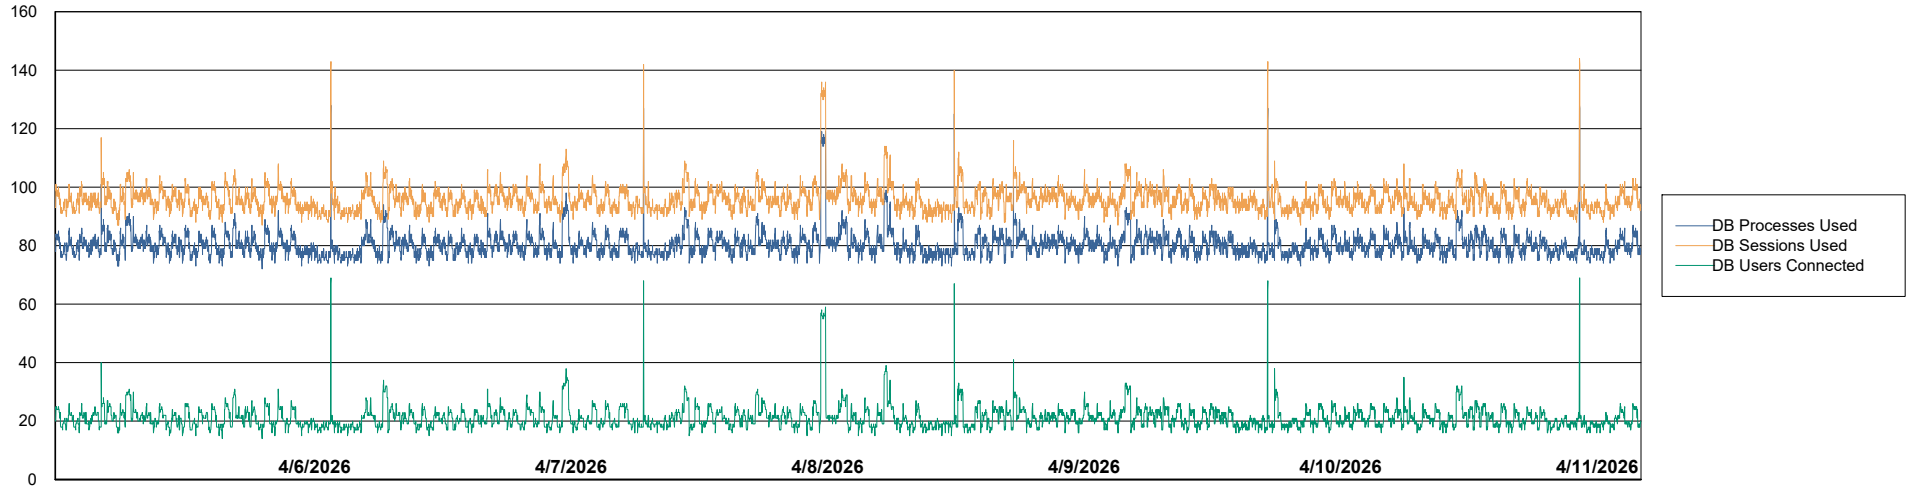

Database Performance SHL-BI-ASH_PROD_ABS1