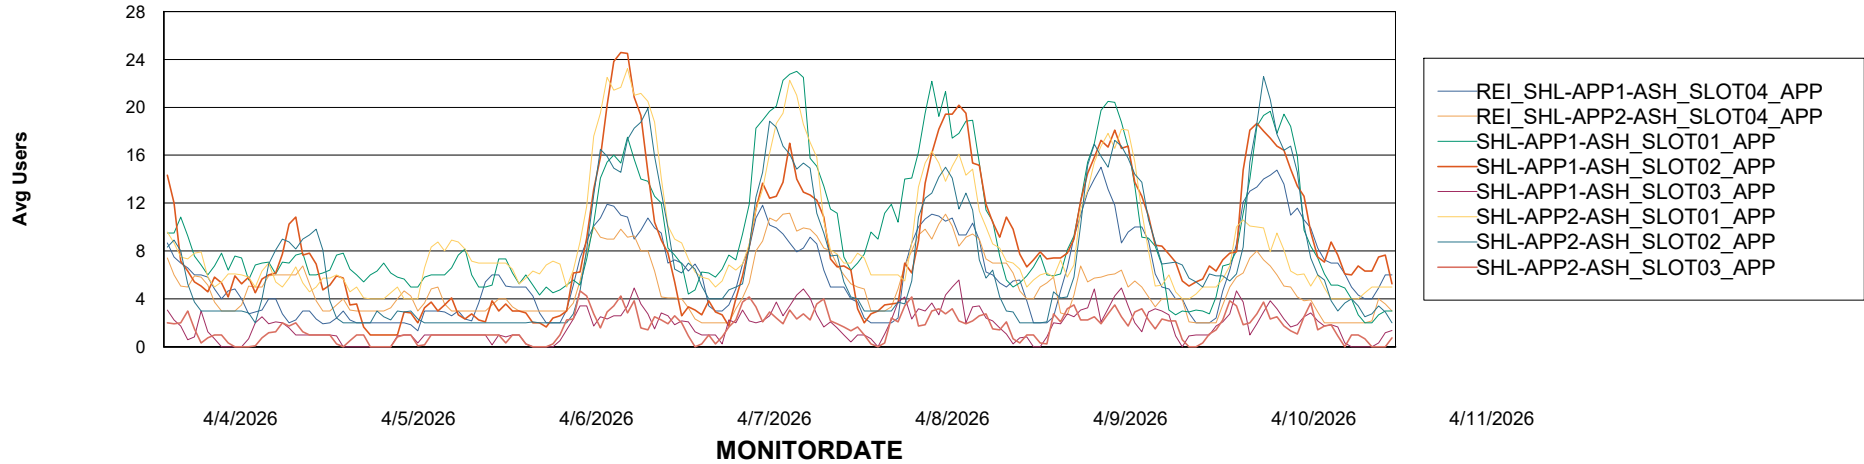

Avg users per day per ABS server