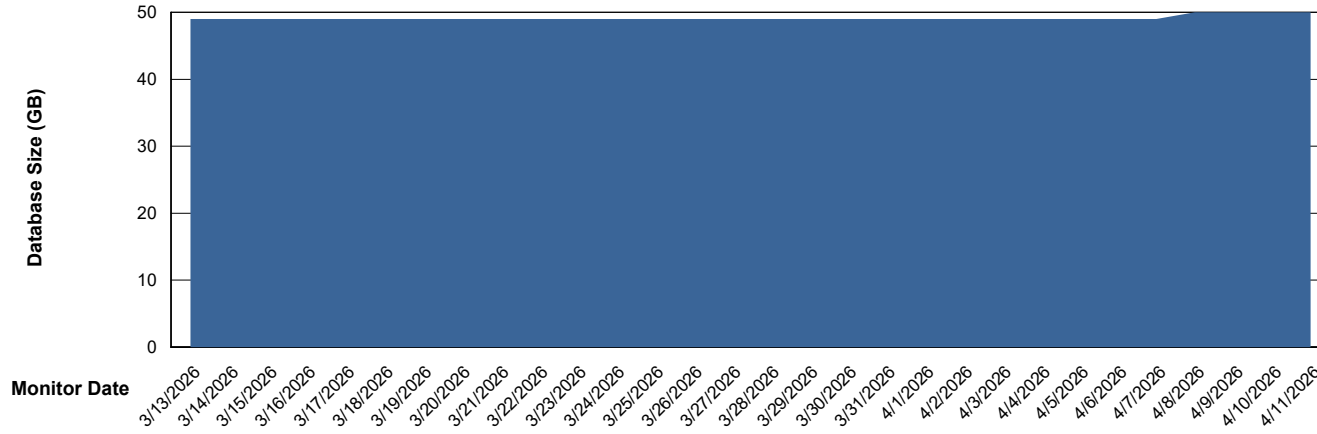

DATABASE SIZE SHL-BI-ASH_PROD_ABS1

Database growth over last month