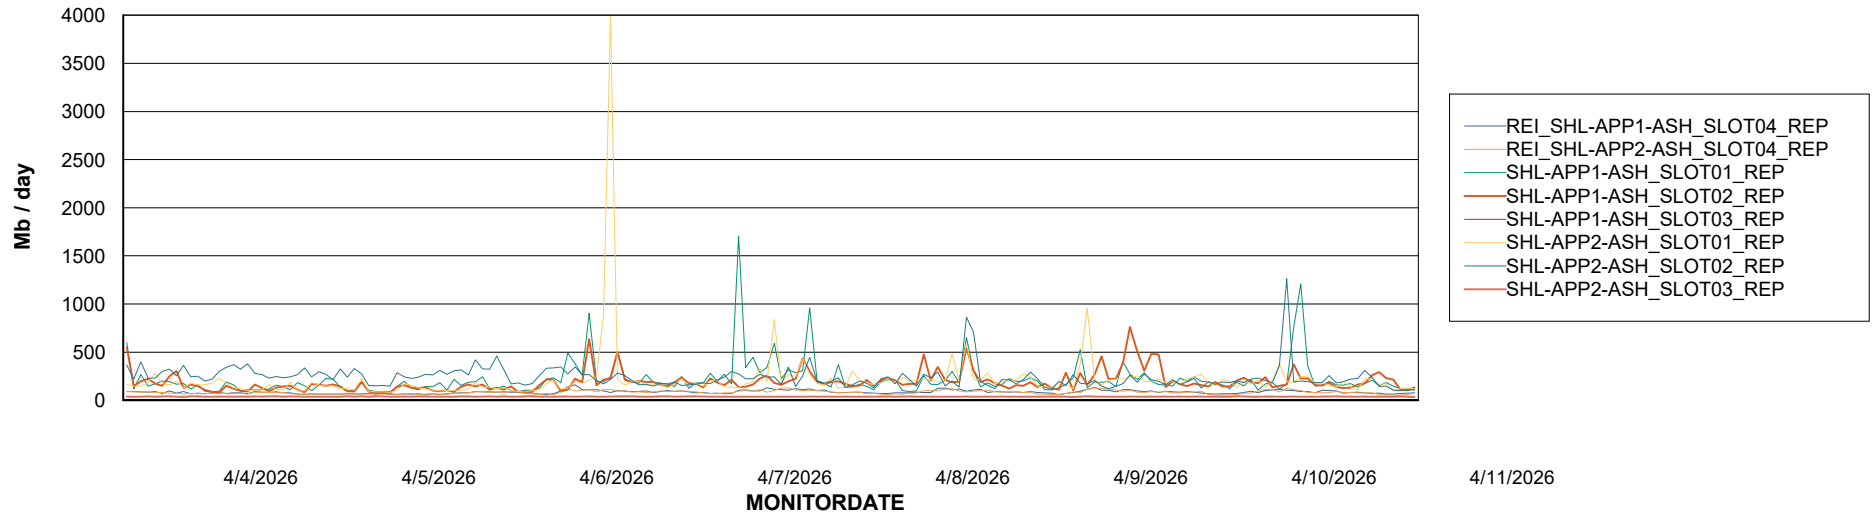

ABSSolute Application ReportServer Services

Avg memory used per ReportServer Service