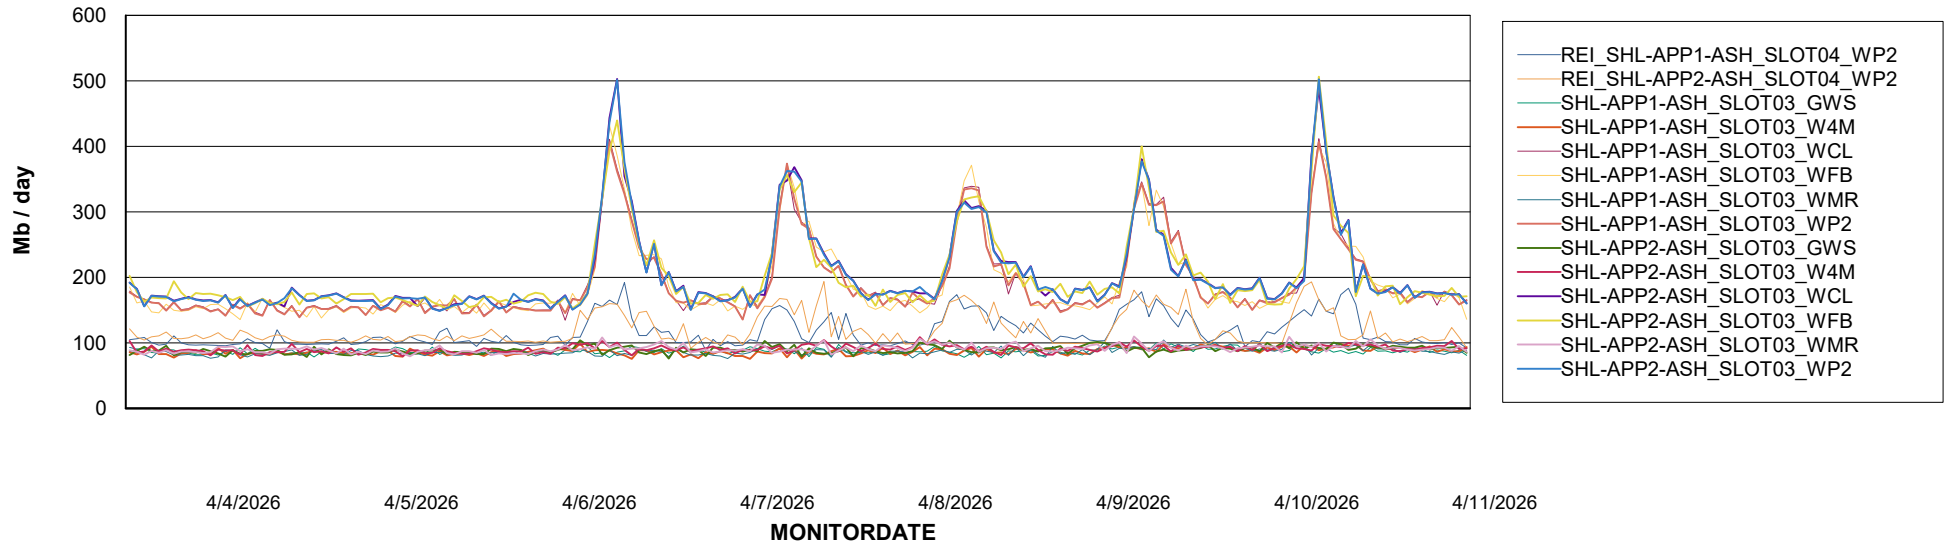

ABSSolute Web Component Services

Avg memory used per ABS Web component