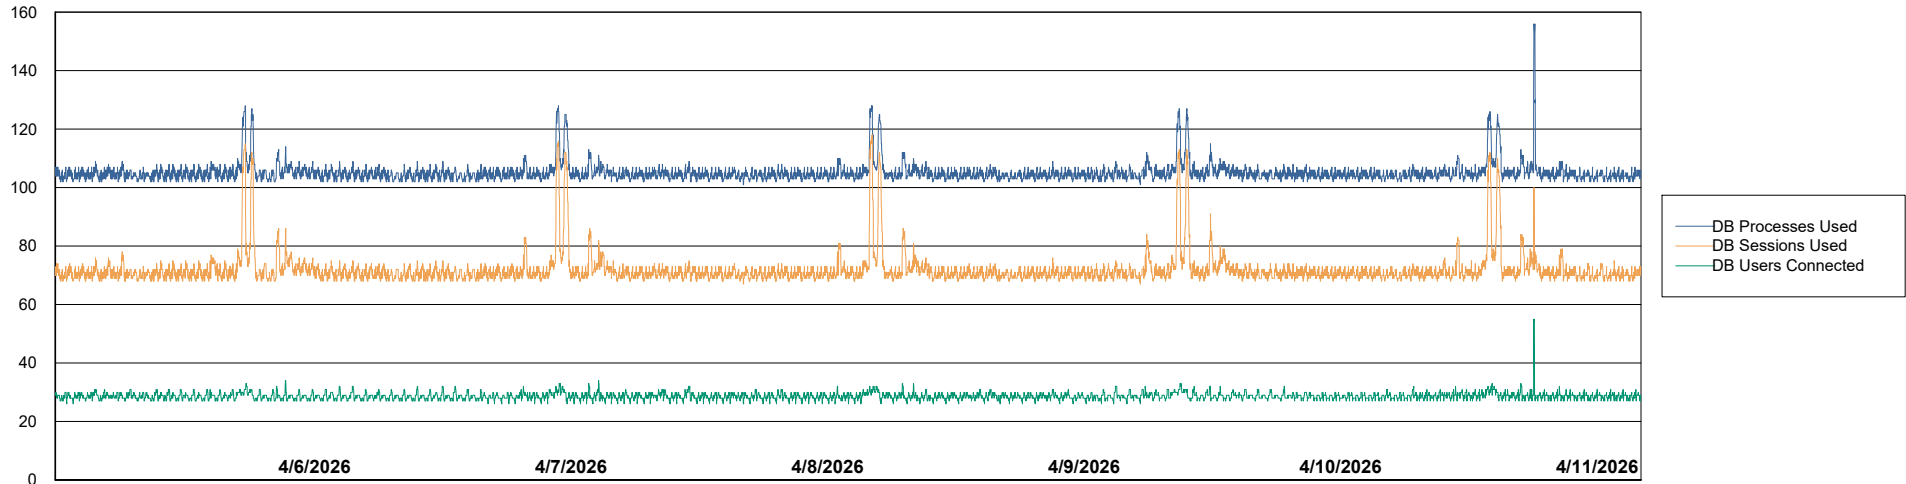

Database Performance SGS_PRD_ABS-BI02_ABS1