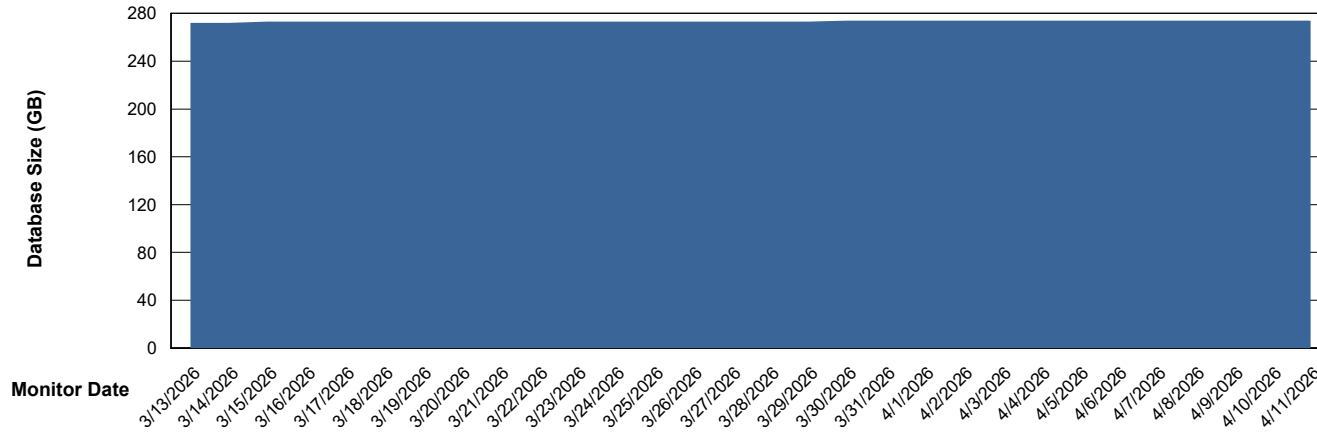

Weekly SLA Customer Report

Customer SGS_Production
Database ID 224

Database Performance SGS_PRD_ABS-DB17_HSBABS1

DB Processes Max 1,000

Weekly SLA Customer Report

Customer SGS_Production
Database ID 224

DATABASE SIZE SGS_PRD_ABS-BI02_ABS1

Database growth over last month

DATABASE SIZE SGS_PRD_ABS-DB16_ABS1

Database growth over last month

Weekly SLA Customer Report

Customer SGS_Production
 Database ID 224

Database Tablespace SGS_PRD_ABS-BI02_ABS1