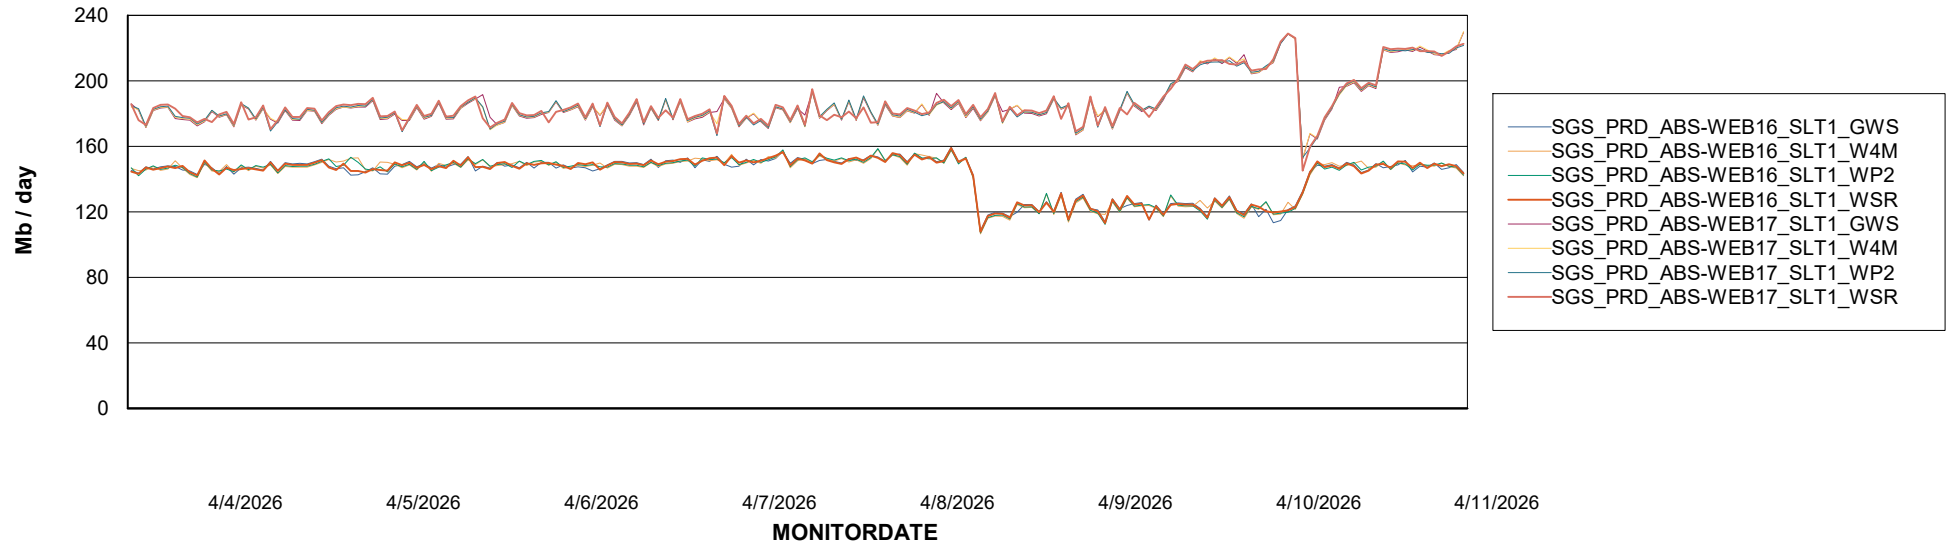

ABSSolute Web Component Services

Avg memory used per ABS Web component