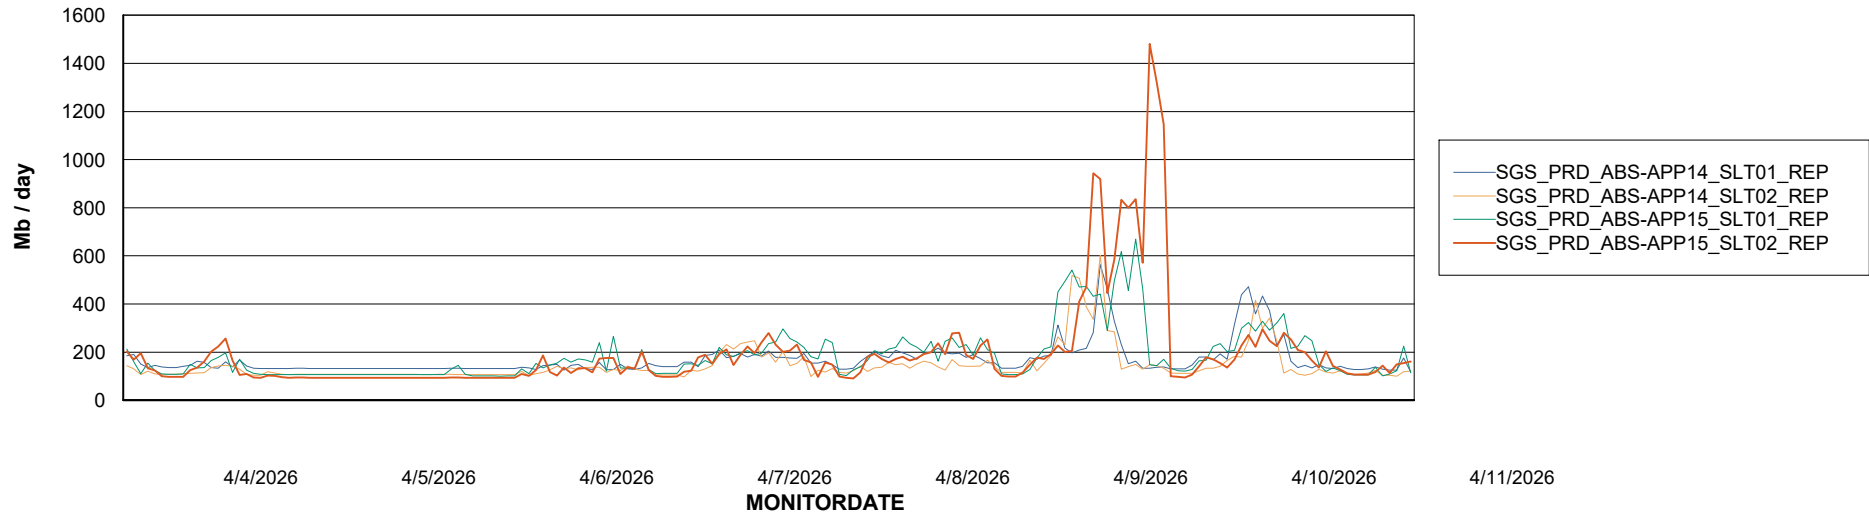

Avg memory used per ABS Server Service

Avg users per day per ABS server

Weekly SLA Customer Report

Customer SGS_Production
Database ID 224

ABSSolute Application ReportServer Services

Avg memory used per ReportServer Service