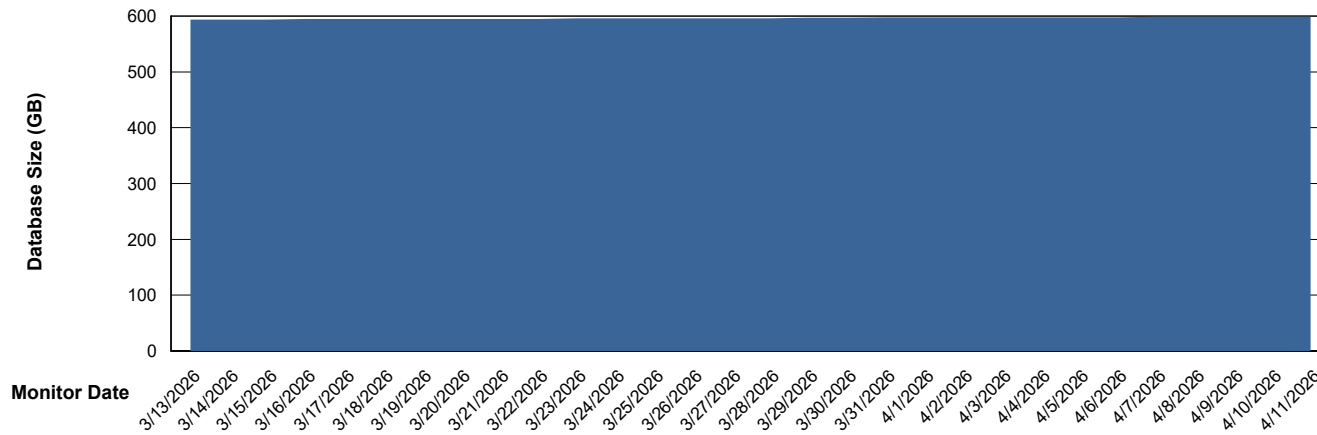

Weekly SLA Customer Report

Customer SGS_Production
Database ID 224

Database Performance SGS_PRD_ABS-DB17_HSBABS1

DB Processes Max 1,000

Weekly SLA Customer Report

Customer SGS_Production
Database ID 224

DATABASE SIZE SGS_PRD_ABS-BI02_ABS1

Database growth over last month

DATABASE SIZE SGS_PRD_ABS-DB16_ABS1

Database growth over last month

Weekly SLA Customer Report

Customer SGS_Production
 Database ID 224

Database Tablespace SGS_PRD_ABS-BI02_ABS1