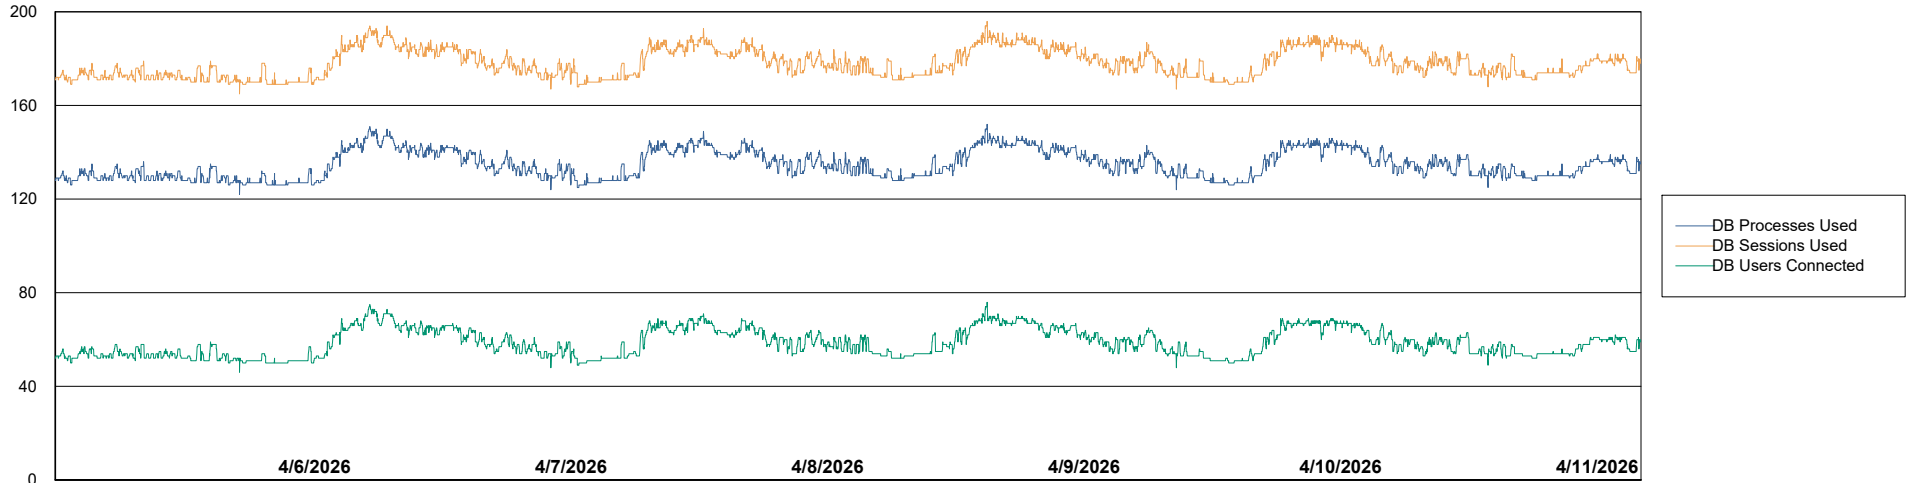

Weekly SLA Customer Report

Customer SGS_Production
Database ID 224

Database Performance SGS_PRD_ABS-BI02_ABS1

Weekly SLA Customer Report

Customer SGS_Production
Database ID 224

Database Performance SGS_PRD_ABS-DB16_ABS1