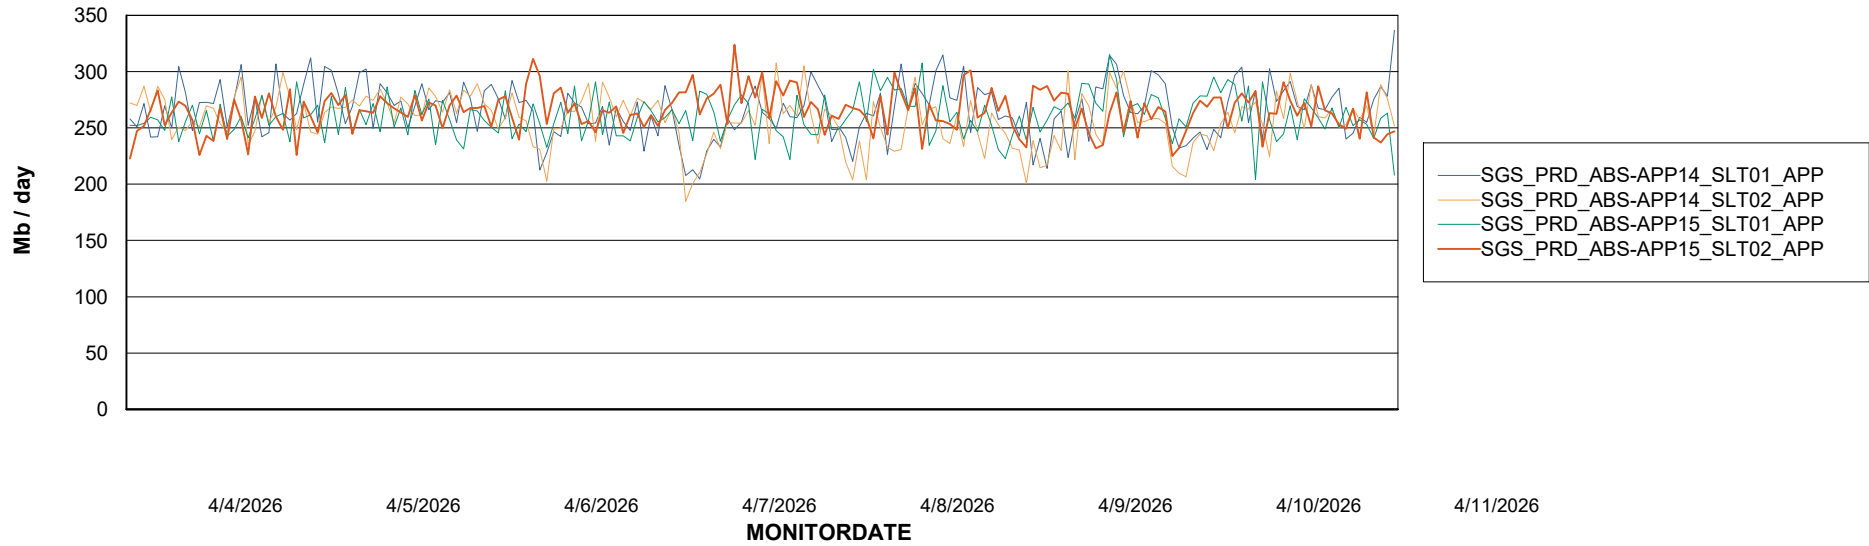

ABSSolute Application Server Services

Avg memory used per ABS Server Service