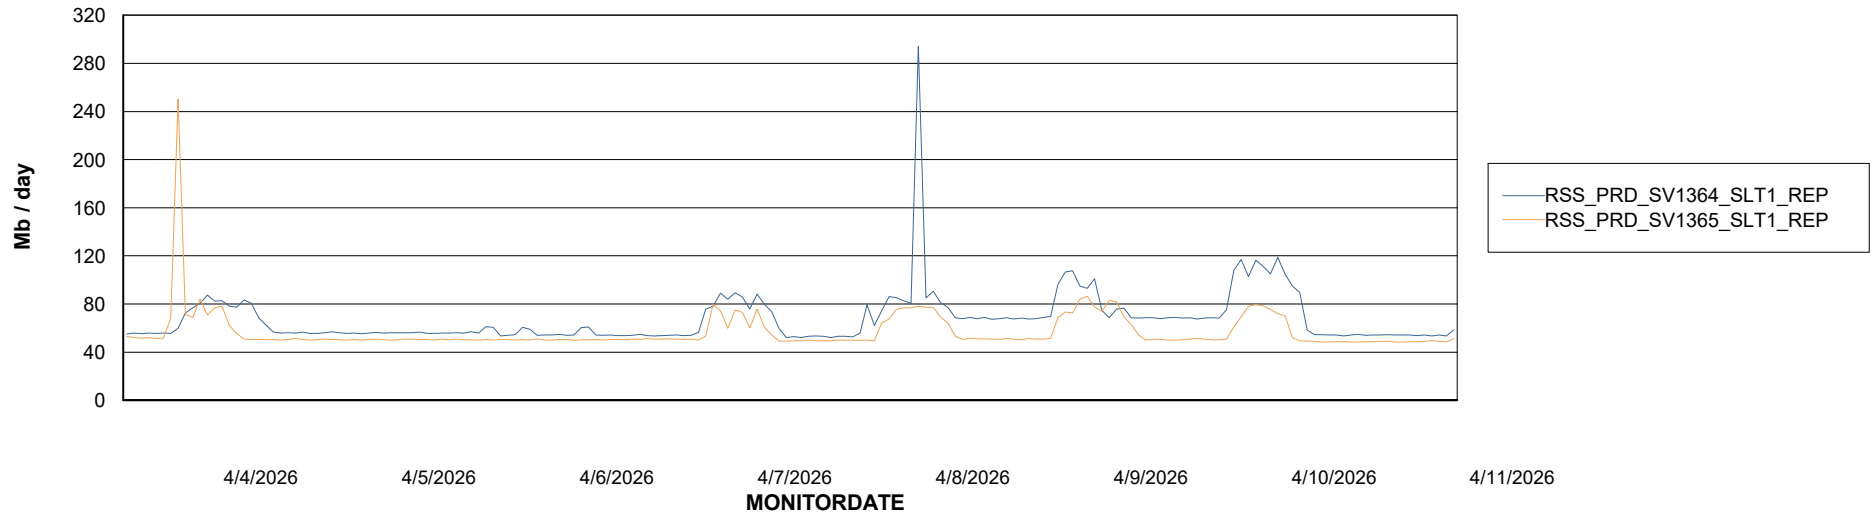

Avg memory used per ABS Server Service

Avg users per day per ABS server

Weekly SLA Customer Report

Customer RSS Production
Database ID 52

ABSSolute Application ReportServer Services

Avg memory used per ReportServer Service