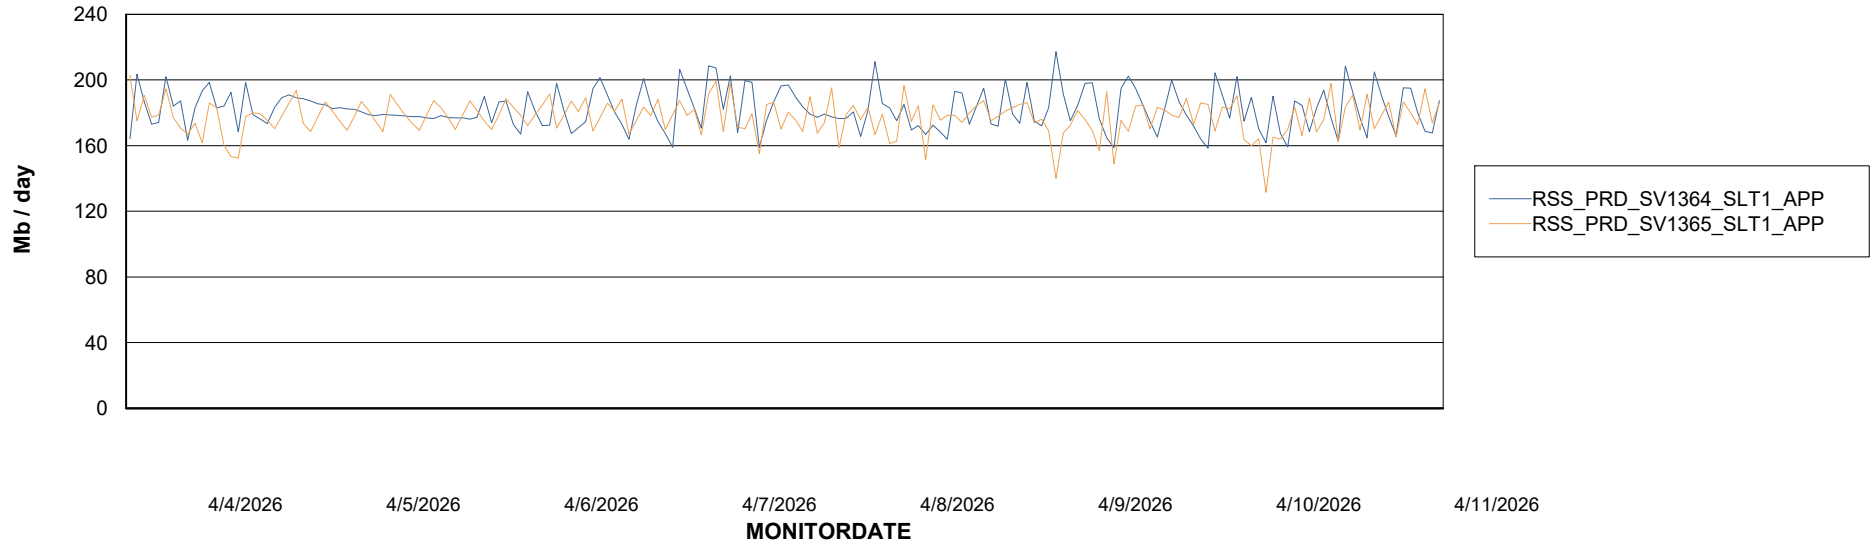

ABSSolute Application Server Services

Avg memory used per ABS Server Service