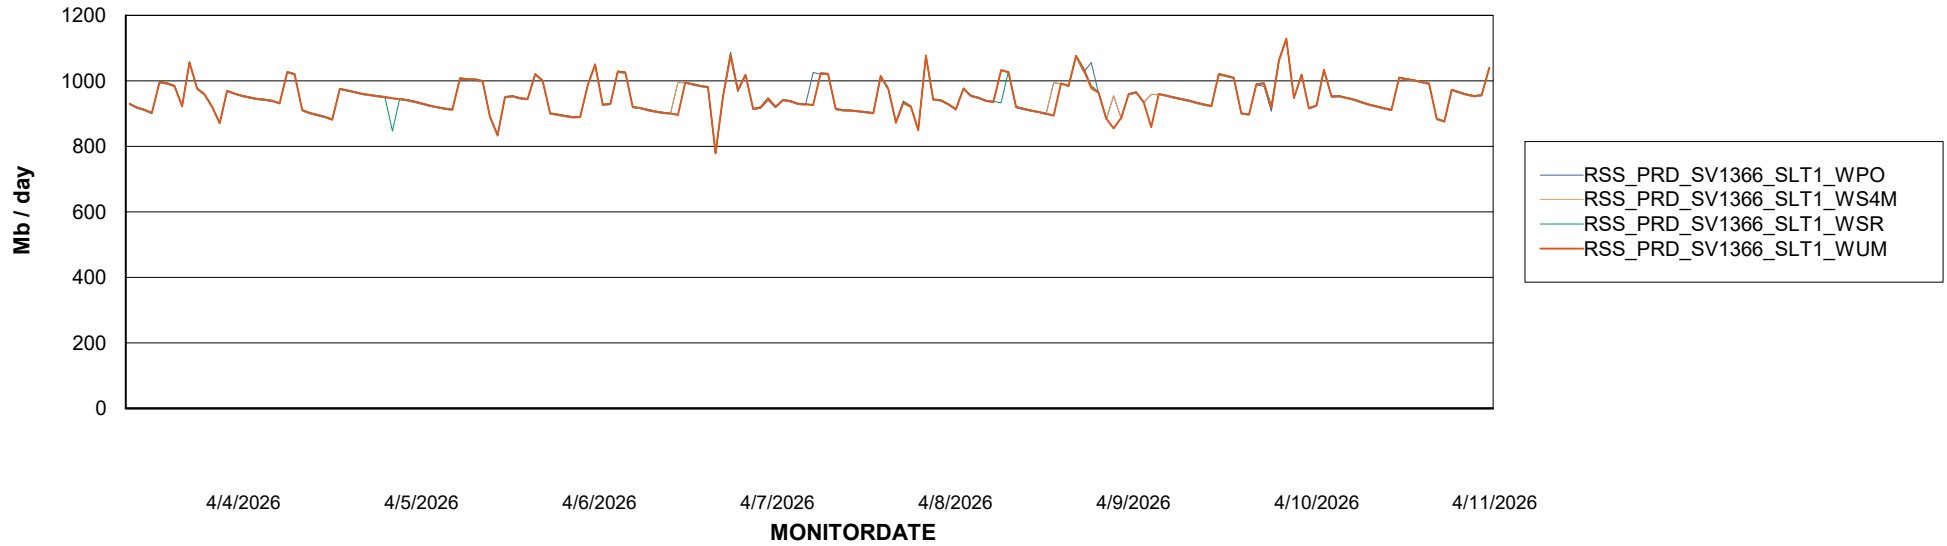

ABSSolute Web Component Services

Avg memory used per ABS Web component