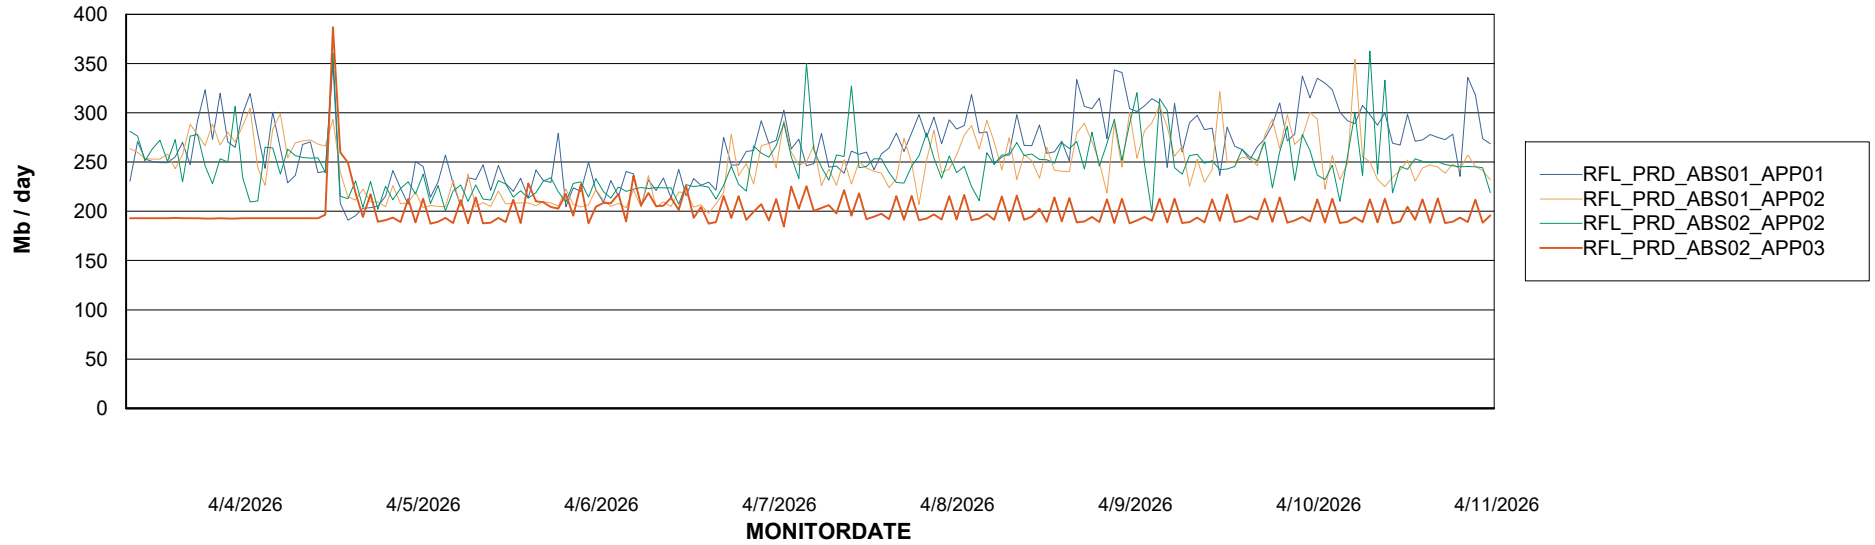

DB Processes Max 1,000

Weekly SLA Customer Report

Customer RFL_Production
 Database ID 36

DATABASE SIZE RFL_PRD_ABS01_DB

Database growth over last month

Database Tablespace RFL_PRD_ABS01_DB

Date	Tablespace Name	MaxFilesize (Gb)	Usedsize (Gb)	Percentage free
4/11/2026	ABSDATA	160	96	40
	INDX	288	238	17
4/10/2026	ABSDATA	160	96	40
	INDX	288	238	17
4/9/2026	ABSDATA	160	95	40
	INDX	288	238	17
4/8/2026	ABSDATA	160	95	40
	INDX	288	238	17
4/7/2026	ABSDATA	160	95	40
	INDX	288	238	17
4/6/2026	ABSDATA	160	95	40
	INDX	288	238	17
4/5/2026	ABSDATA	160	95	40
	INDX	288	238	17

Weekly SLA Customer Report

Customer RFL_Production
Database ID 36

ABSolute Application Server Services

Avg memory used per ABS Server Service

Avg users per day per ABS server

Weekly SLA Customer Report

Customer RFL_Production
Database ID 36