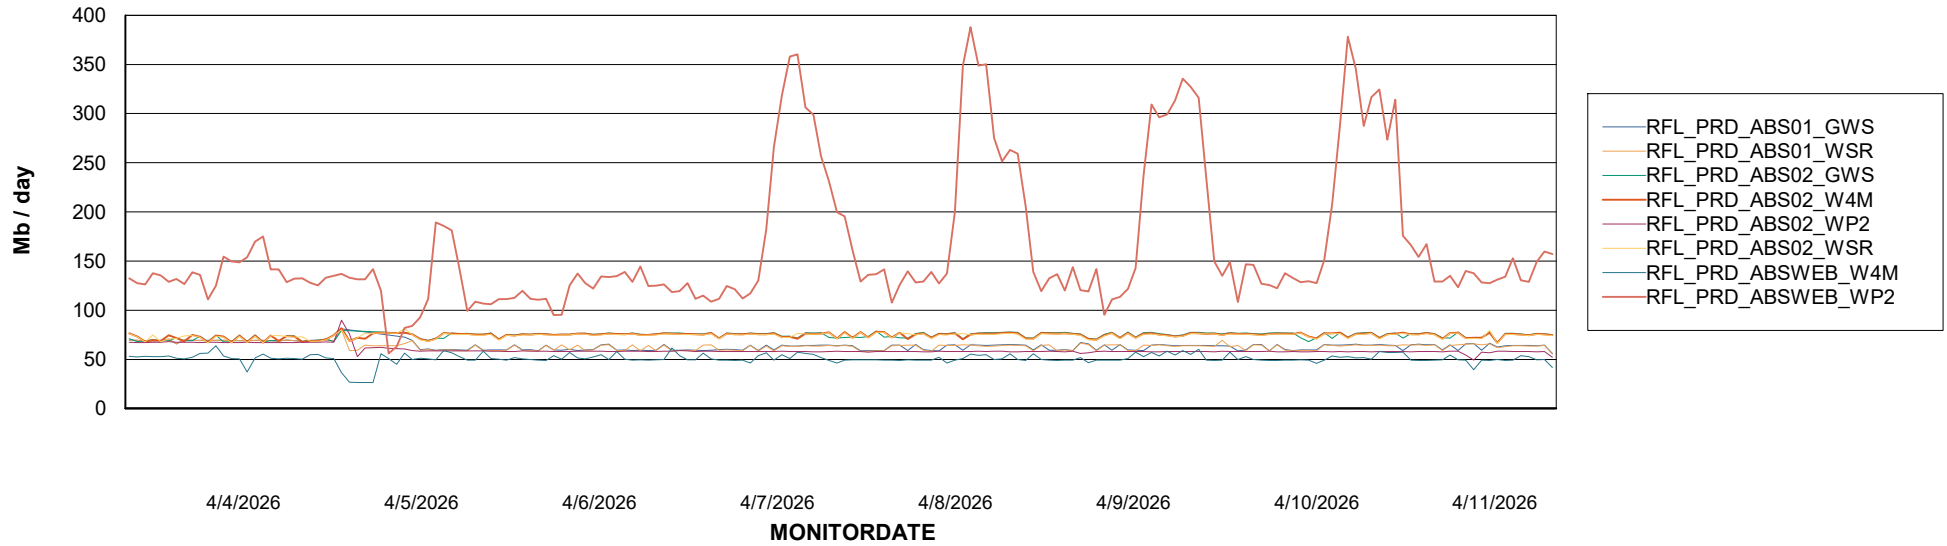

ABSSolute Application ReportServer Services

Avg memory used per ReportServer Service

Weekly SLA Customer Report

Customer RFL_Production
Database ID 36

ABSSolute Web Component Services

Avg memory used per ABS Web component