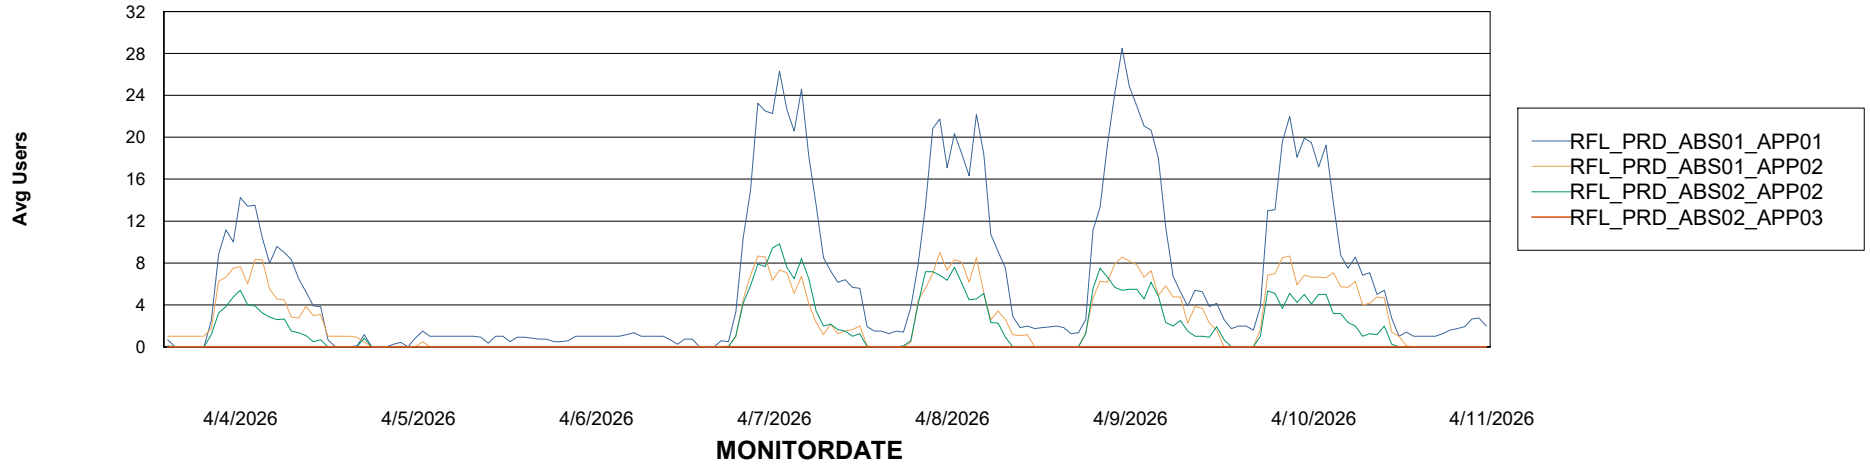

Weekly SLA Customer Report

Customer RFL_Production
Database ID 36

ABSolute Application Server Services

Avg memory used per ABS Server Service

Avg users per day per ABS server

Weekly SLA Customer Report

Customer RFL_Production
Database ID 36