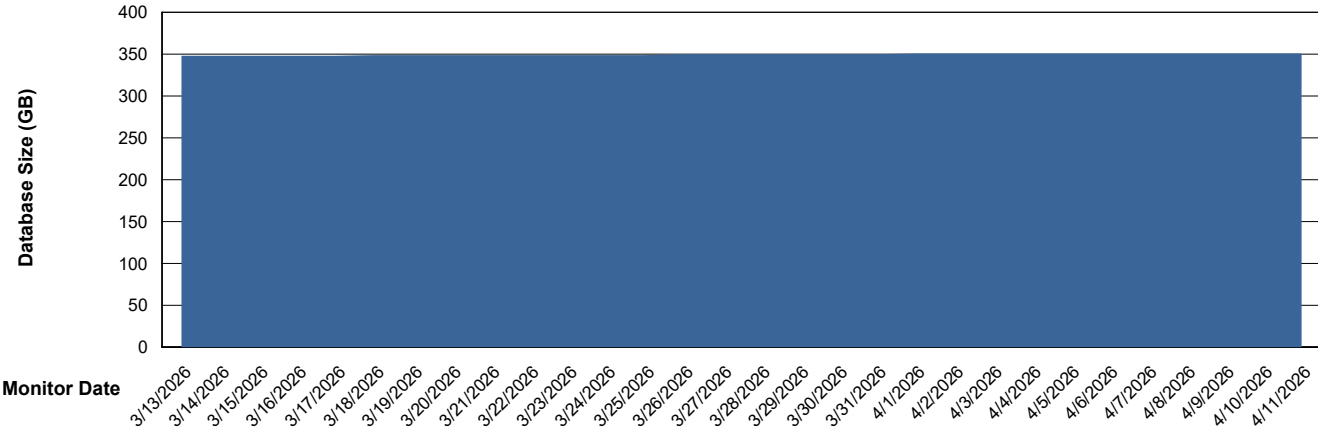

DB Processes Max 1,000

Weekly SLA Customer Report

Customer RFL_Production
 Database ID 36

DATABASE SIZE RFL_PRD_ABS01_DB

Database growth over last month

Database Tablespace RFL_PRD_ABS01_DB

Date	Tablespace Name	MaxFilesize (Gb)	Usedsize (Gb)	Percentage free
4/11/2026	ABSDATA	160	96	40
	INDX	288	238	17
4/10/2026	ABSDATA	160	96	40
	INDX	288	238	17
4/9/2026	ABSDATA	160	95	40
	INDX	288	238	17
4/8/2026	ABSDATA	160	95	40
	INDX	288	238	17
4/7/2026	ABSDATA	160	95	40
	INDX	288	238	17
4/6/2026	ABSDATA	160	95	40
	INDX	288	238	17
4/5/2026	ABSDATA	160	95	40
	INDX	288	238	17

Weekly SLA Customer Report

Customer RFL_Production
Database ID 36

ABSolute Application Server Services

Avg memory used per ABS Server Service

Avg users per day per ABS server

Weekly SLA Customer Report

Customer RFL_Production
Database ID 36