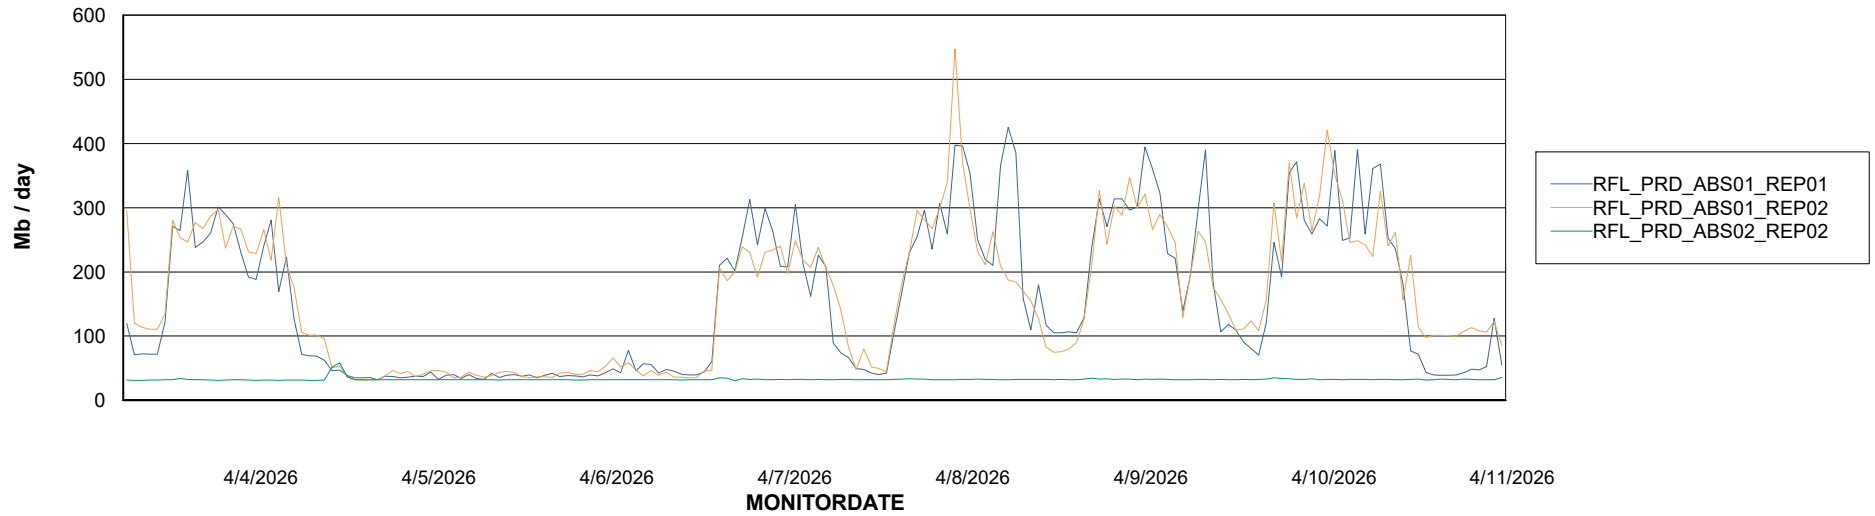

ABSSolute Application ReportServer Services

Avg memory used per ReportServer Service