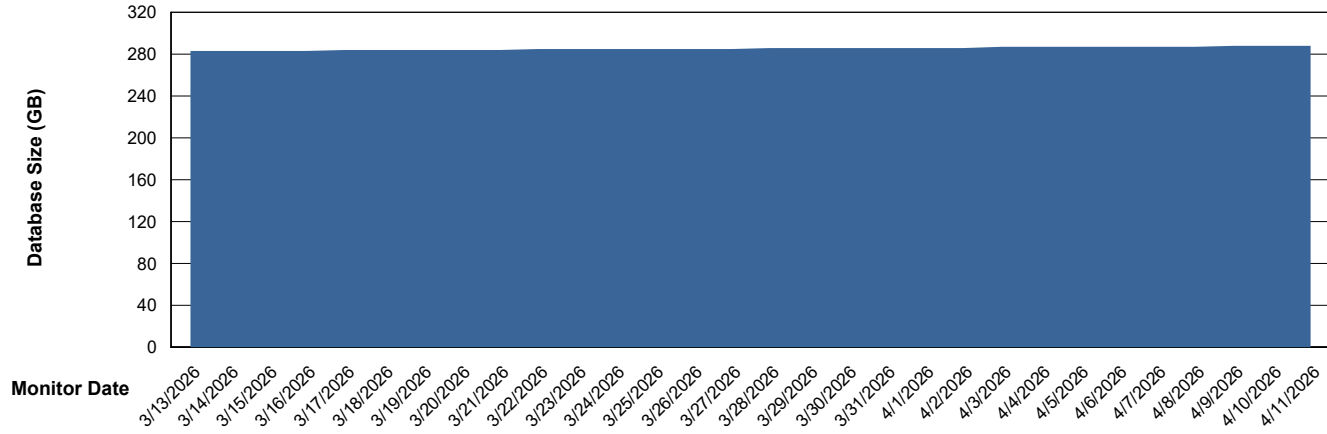

DATABASE SIZE NOA_PRD_NHSBI_ABS1

Database growth over last month