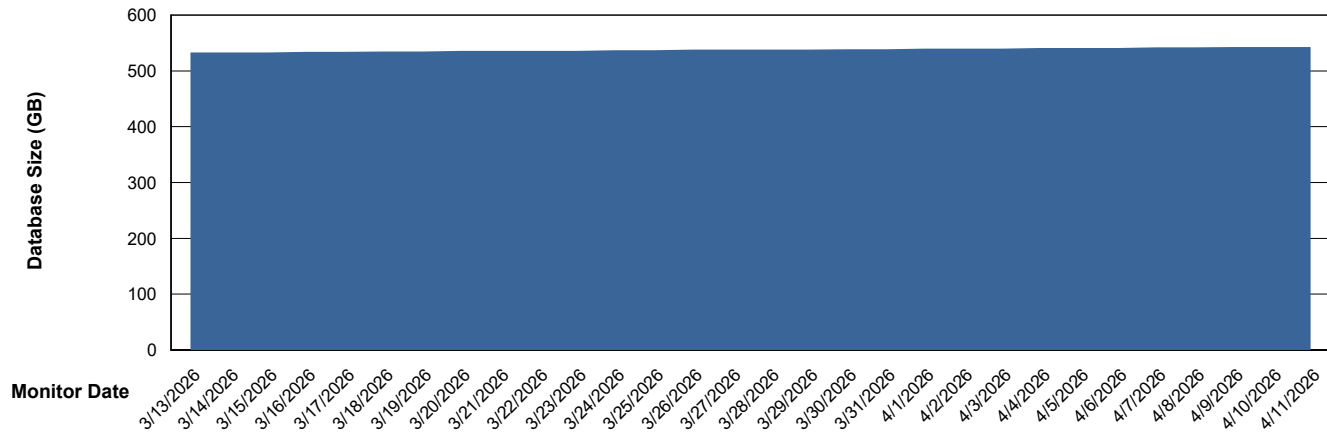

DATABASE SIZE NOA_PRD_NovoABS01_ABS1

Database growth over last month