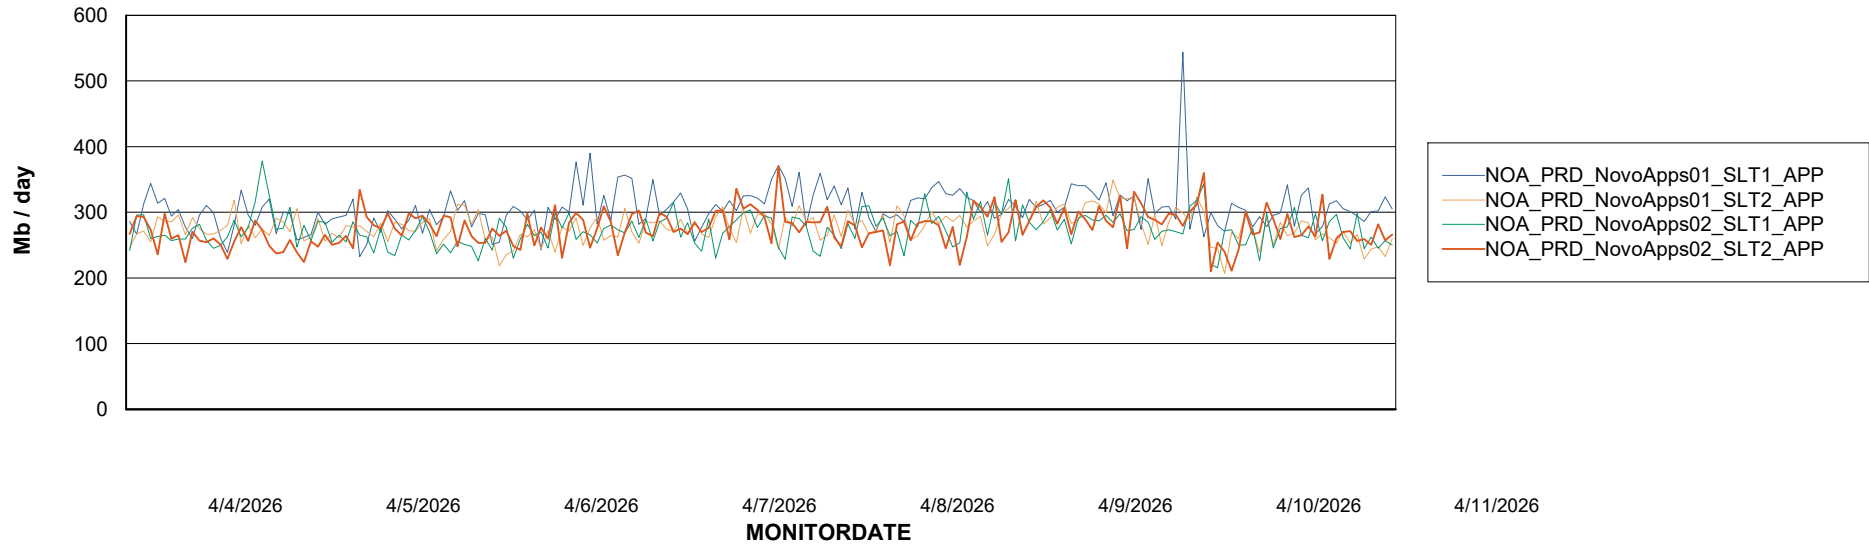

ABSSolute Application Server Services

Avg memory used per ABS Server Service