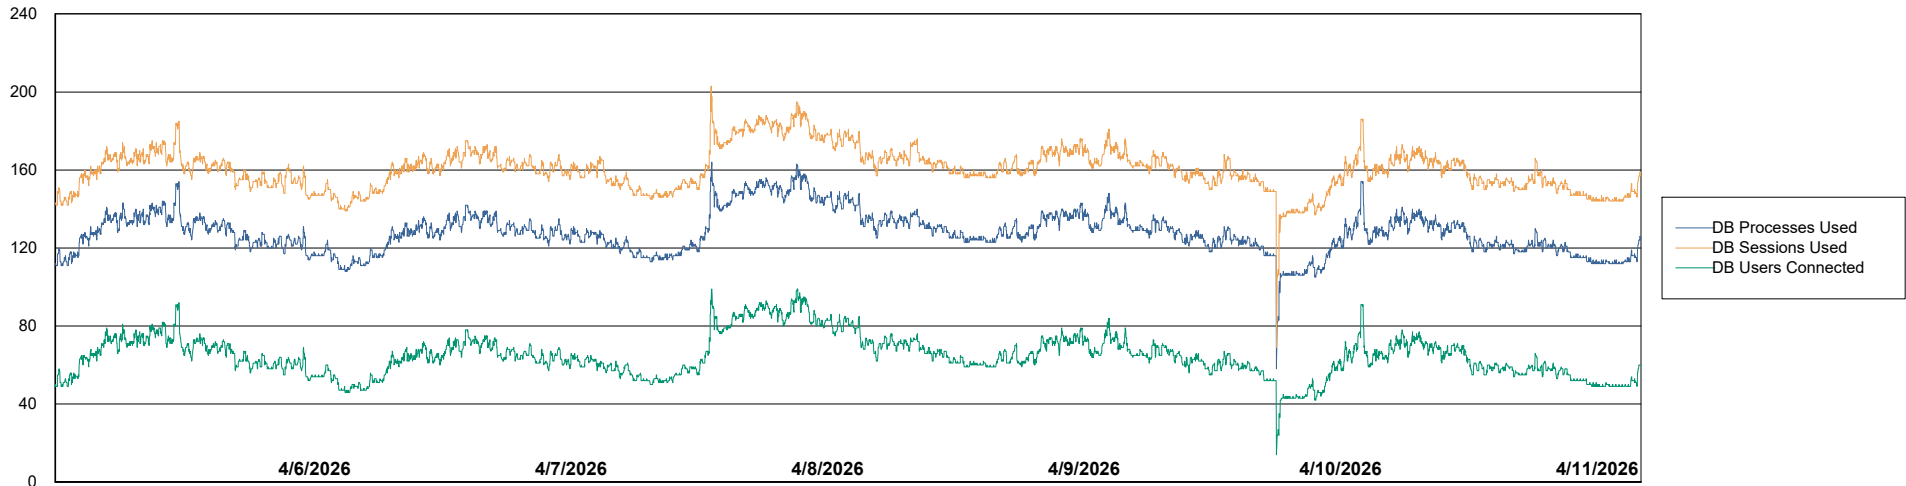

Database Performance NOA_PRD_NovoABS01_ABS1