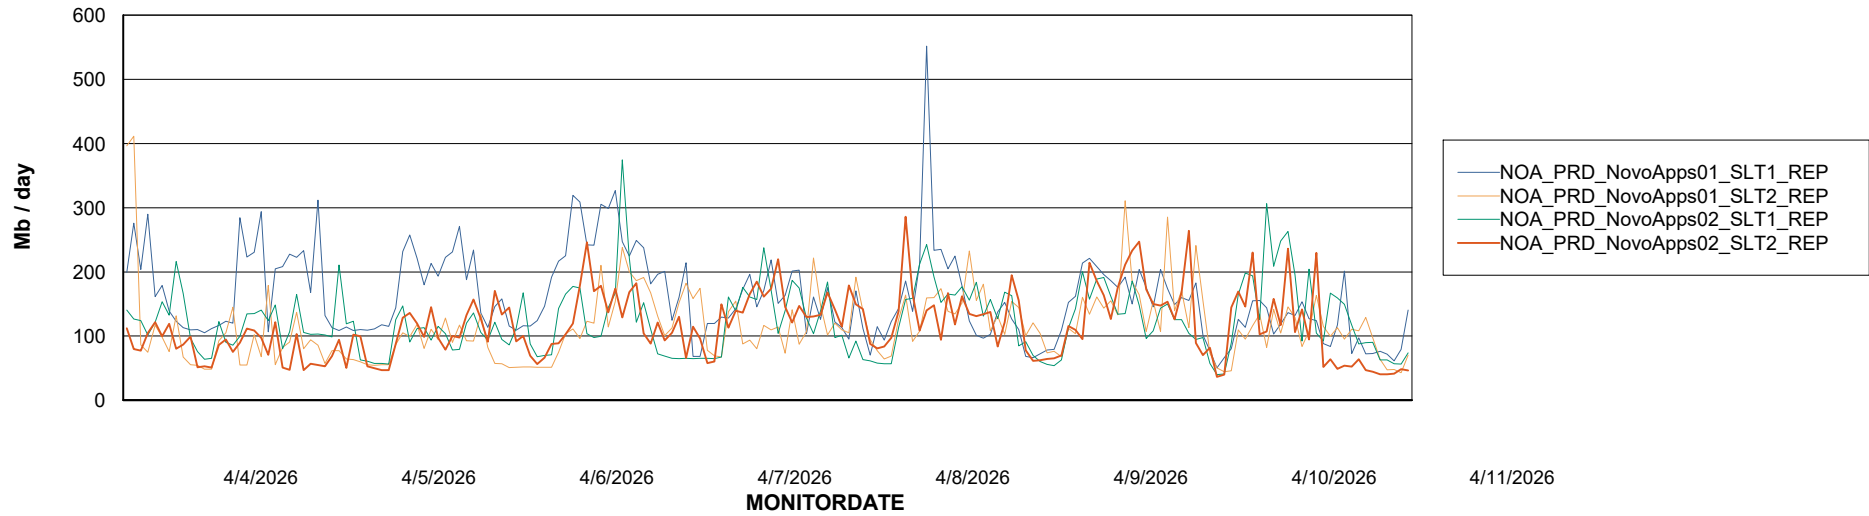

ABSSolute Application ReportServer Services

Avg memory used per ReportServer Service