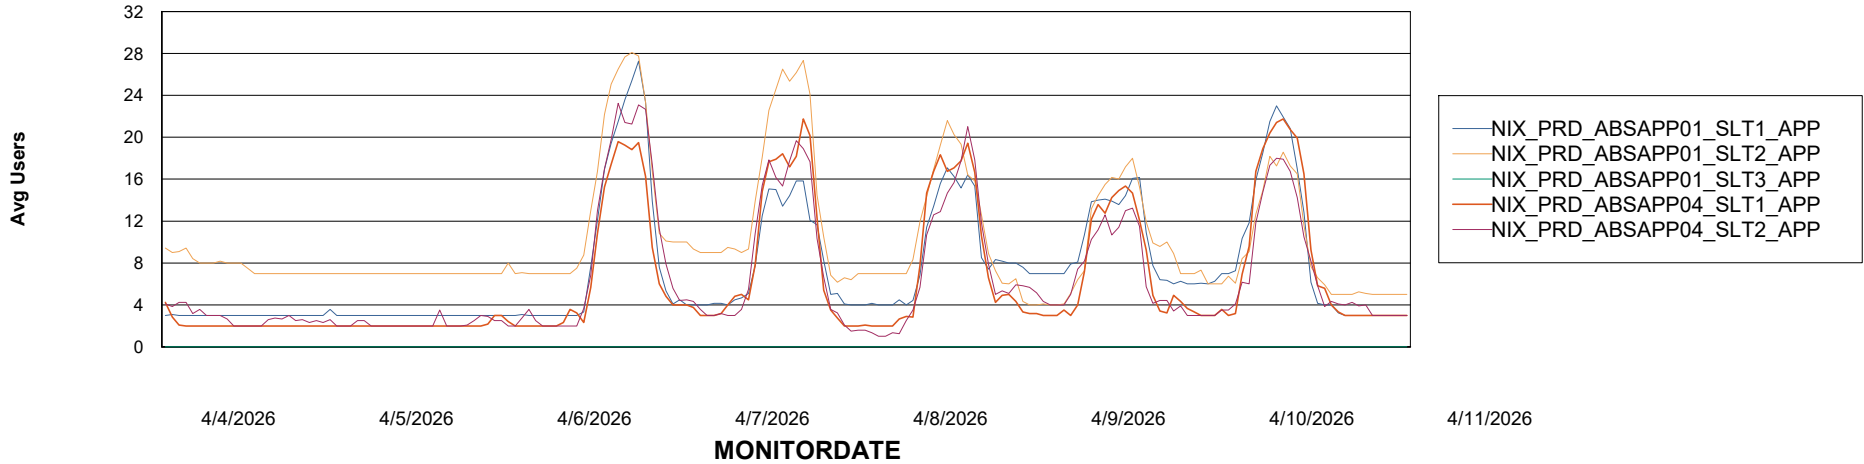

Avg users per day per ABS server