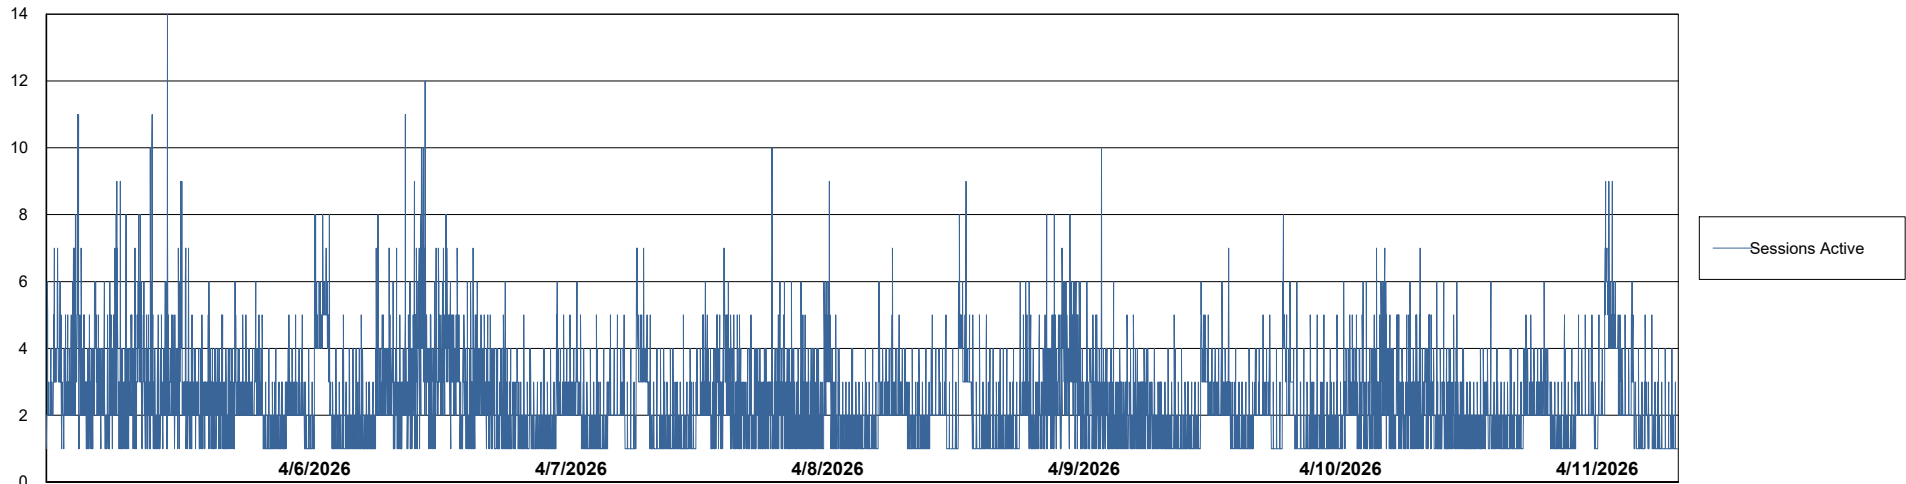

Weekly SLA Customer Report

Customer NIX_Production
Database ID 51

Database Performance NIX_PRD_ABSBI_ABS1

Weekly SLA Customer Report

Customer NIX_Production
Database ID 51

Database Performance NIX_PRD_ABSD01_ABS1