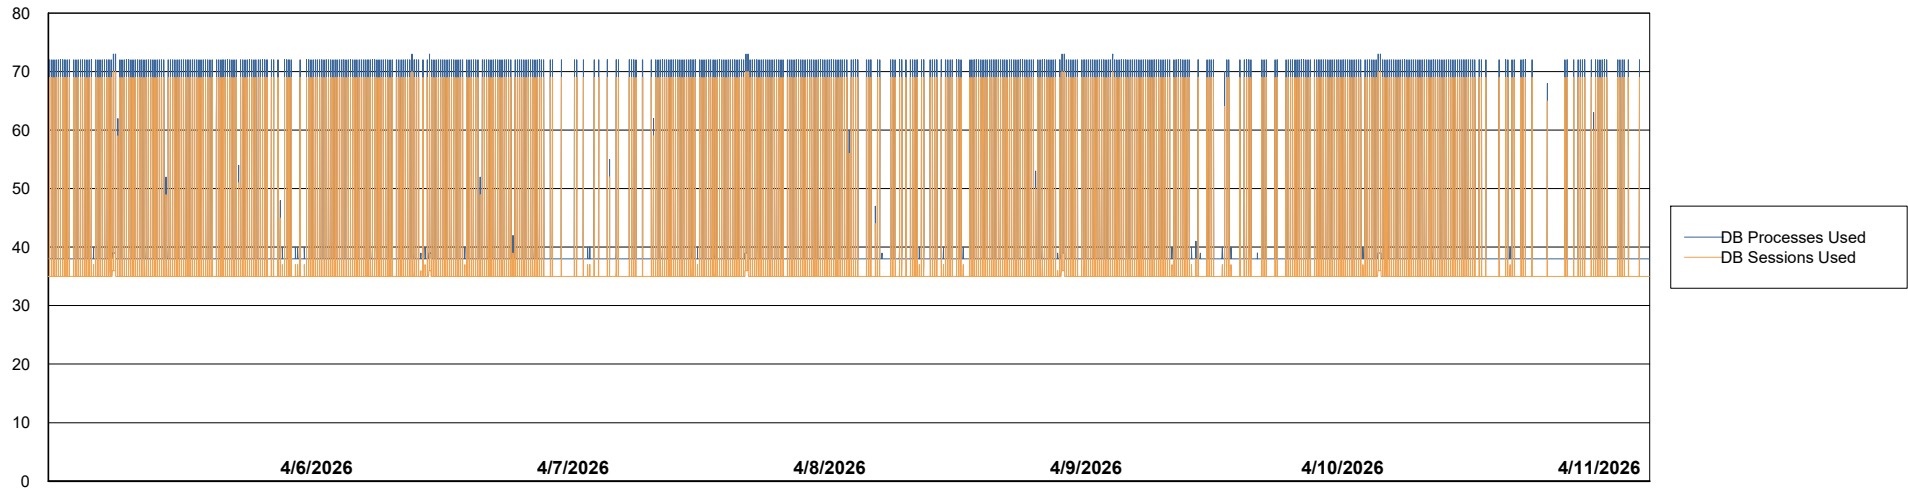

Database Performance NIX_PRD_ABSD02_HSBABS1

DB Processes Max 300