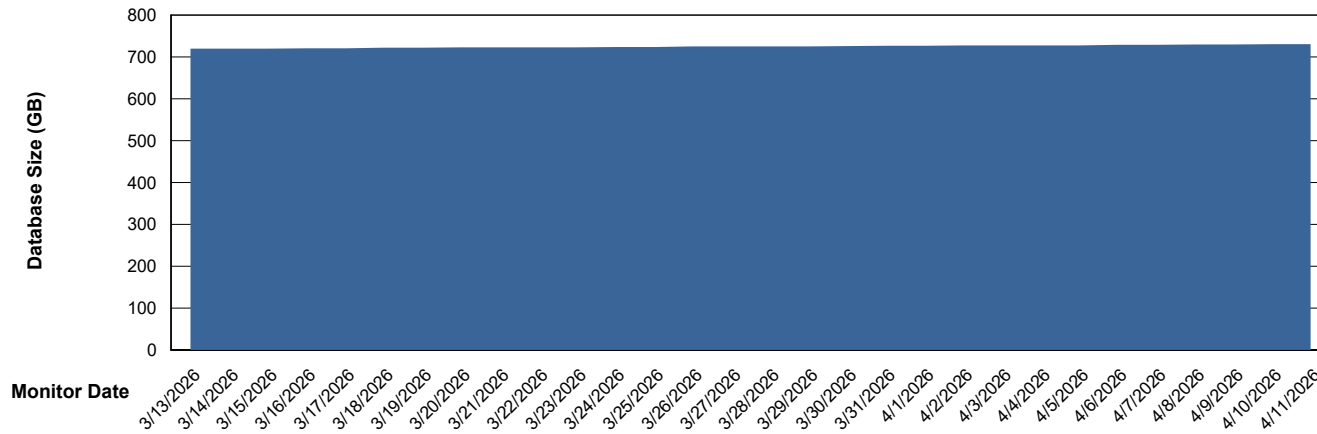

DATABASE SIZE NIX_PRD_ABSDB01_ABS1

Database growth over last month