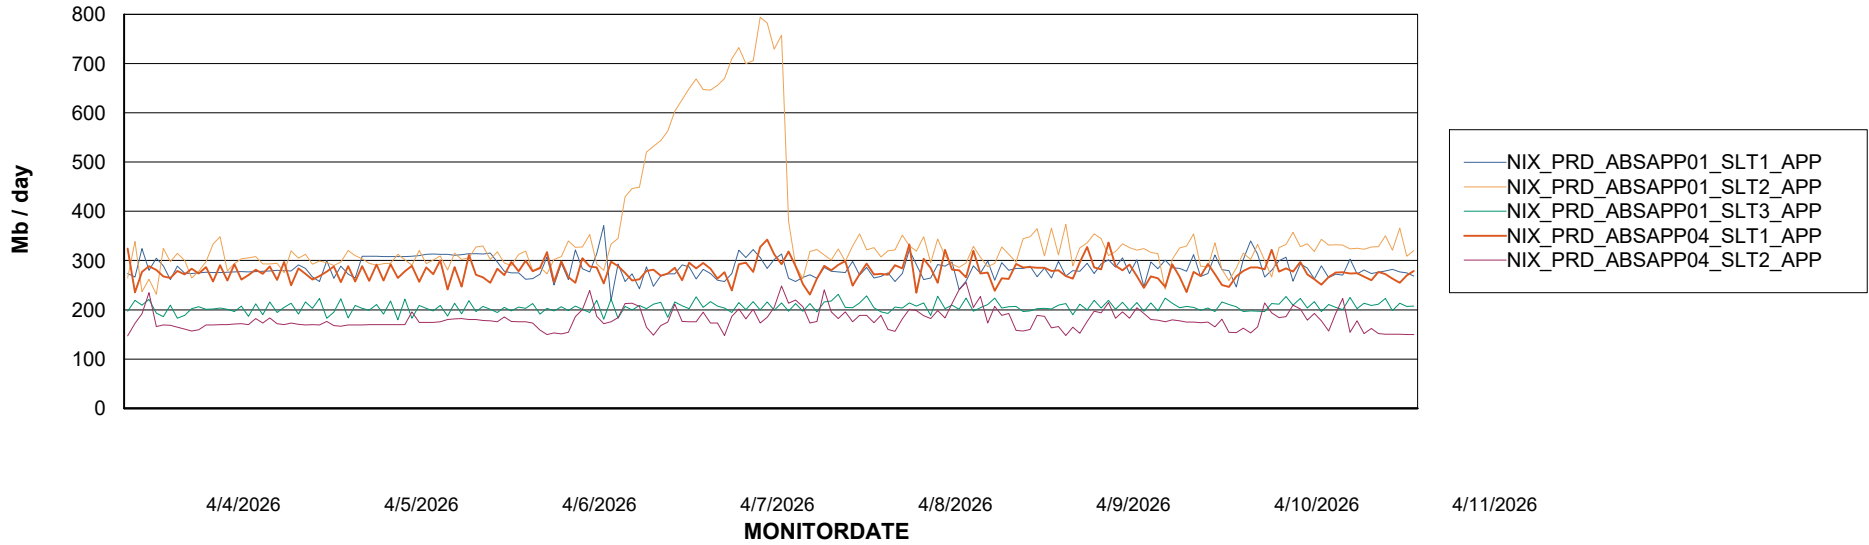

ABSSolute Application Server Services

Avg memory used per ABS Server Service