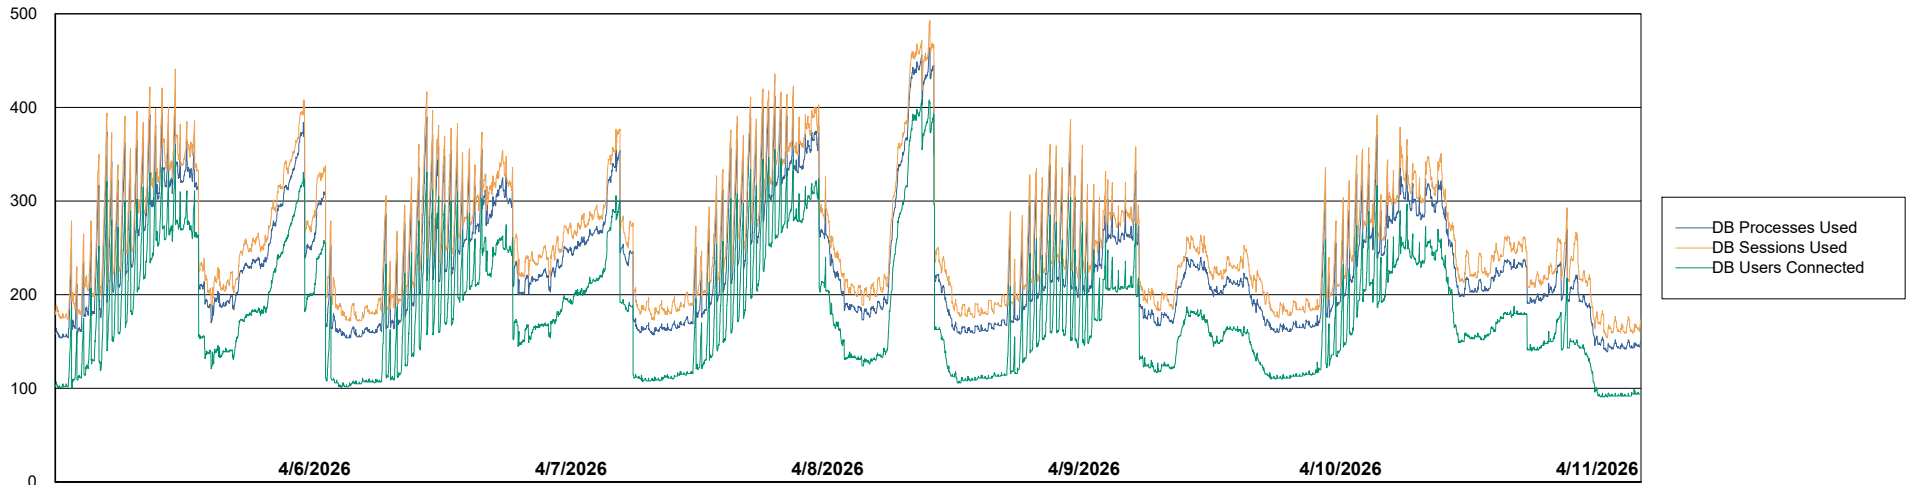

Weekly SLA Customer Report

Customer NIX_Production
Database ID 51

Database Performance NIX_PRD_ABSBI_ABS1

Weekly SLA Customer Report

Customer NIX_Production
Database ID 51

Database Performance NIX_PRD_ABSD01_ABS1