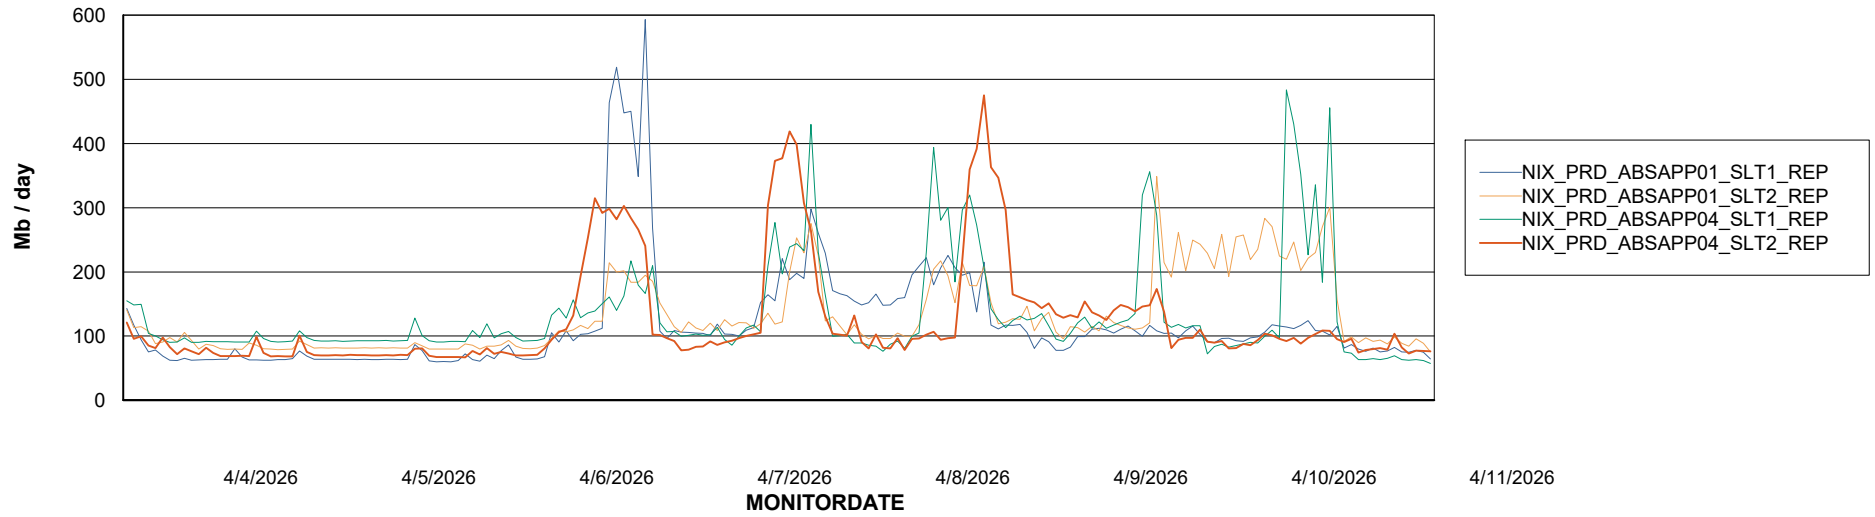

Avg memory used per ABS Server Service

Avg users per day per ABS server

Weekly SLA Customer Report

Customer NIX_Production
Database ID 51

ABSSolute Application ReportServer Services

Avg memory used per ReportServer Service