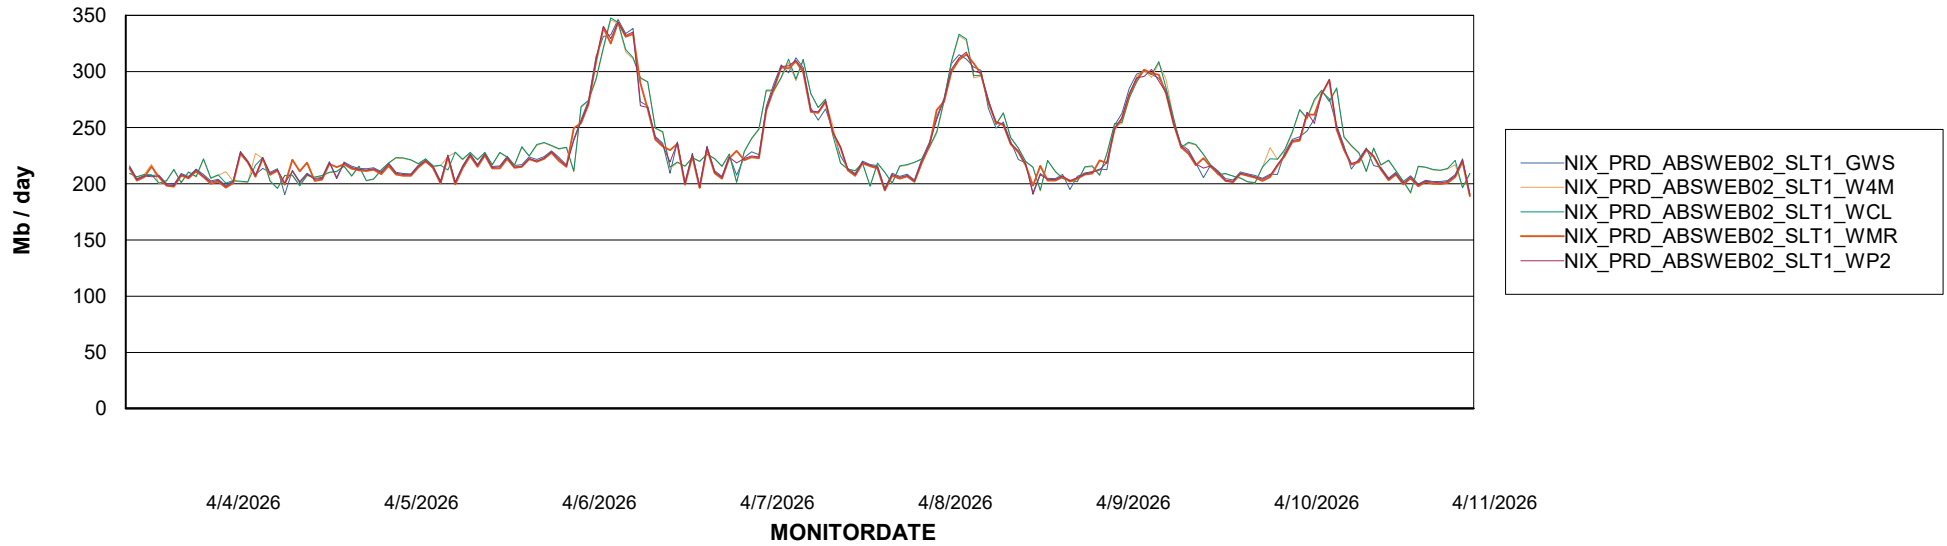

ABSSolute Web Component Services

Avg memory used per ABS Web component