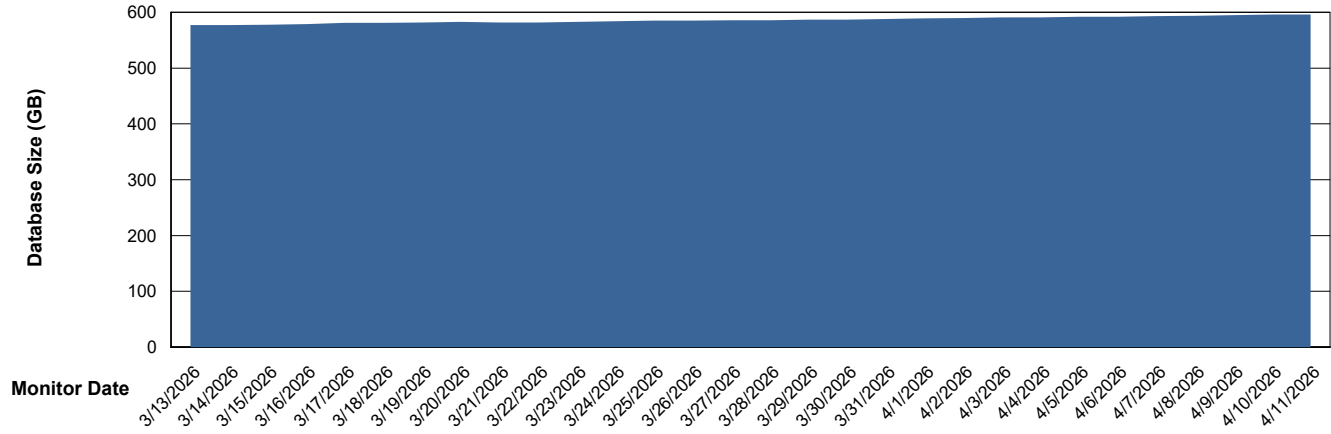

Database growth over last month

Weekly SLA Customer Report

Customer LTS(CleanLease)_Production
Database ID 126

DATABASE SIZE LTS_PRD_CLSABSDB01_ABS1

Database growth over last month

Weekly SLA Customer Report