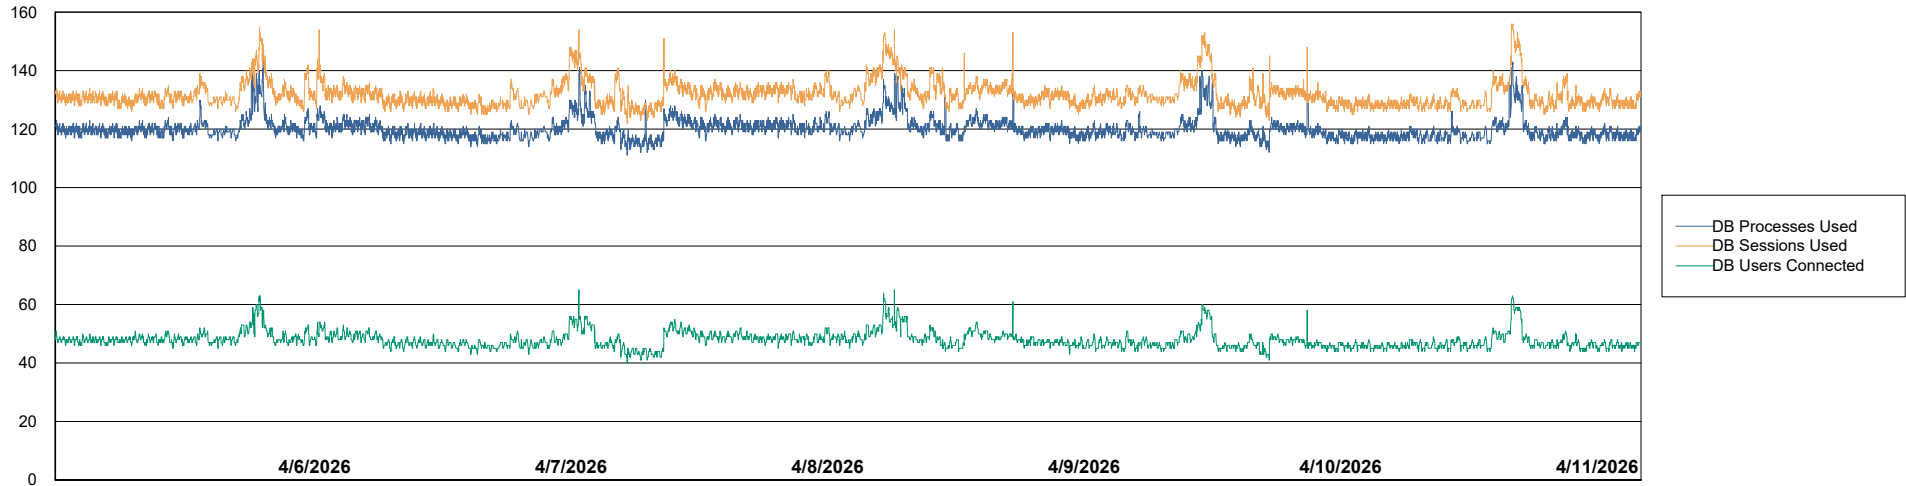

Database Performance LTS_PRD_CLSABSBI01_ABS1