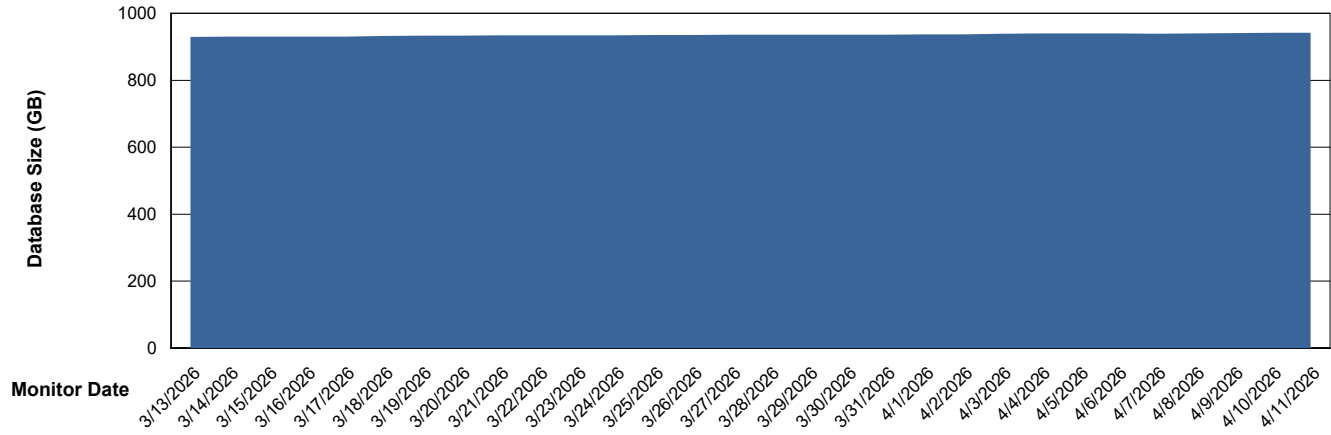

DB Processes Max 0
DB Processes Max 1,000

Weekly SLA Customer Report

Customer LTS(CleanLease)_Production
Database ID 126

DATABASE SIZE LTS_PRD_CLSABSBI01_ABS1

Database growth over last month

DATABASE SIZE LTS_PRD_CLSABSBI01NEW_ABS1