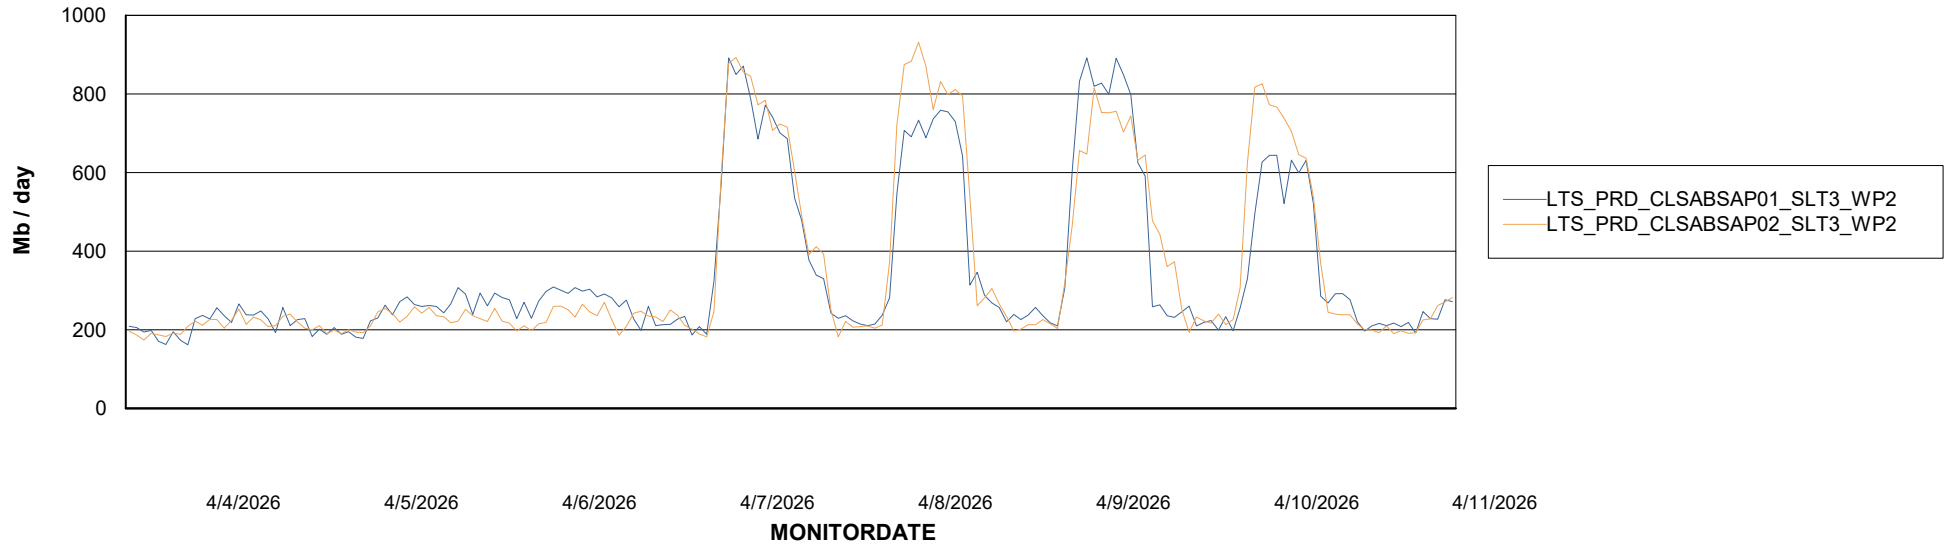

ABSSolute Web Component Services

Avg memory used per ABS Web component