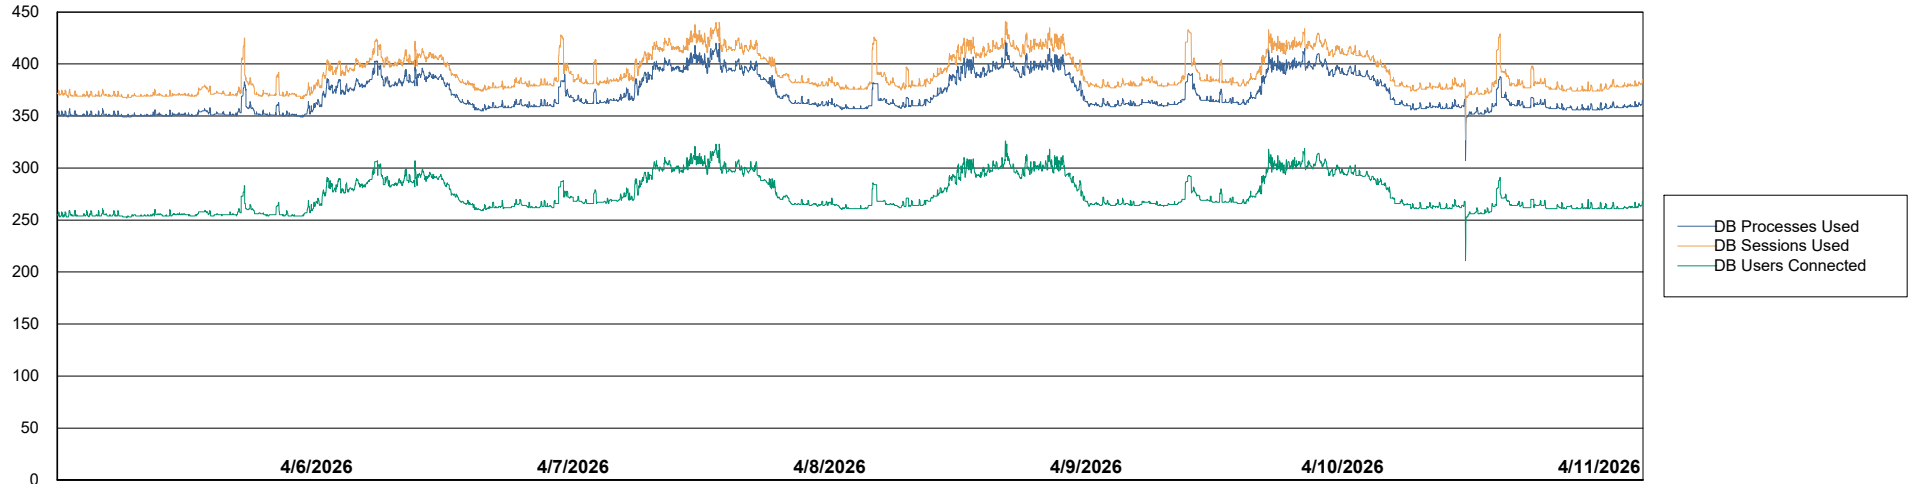

Database Performance LTS_PRD_CLSABSD01_ABS1