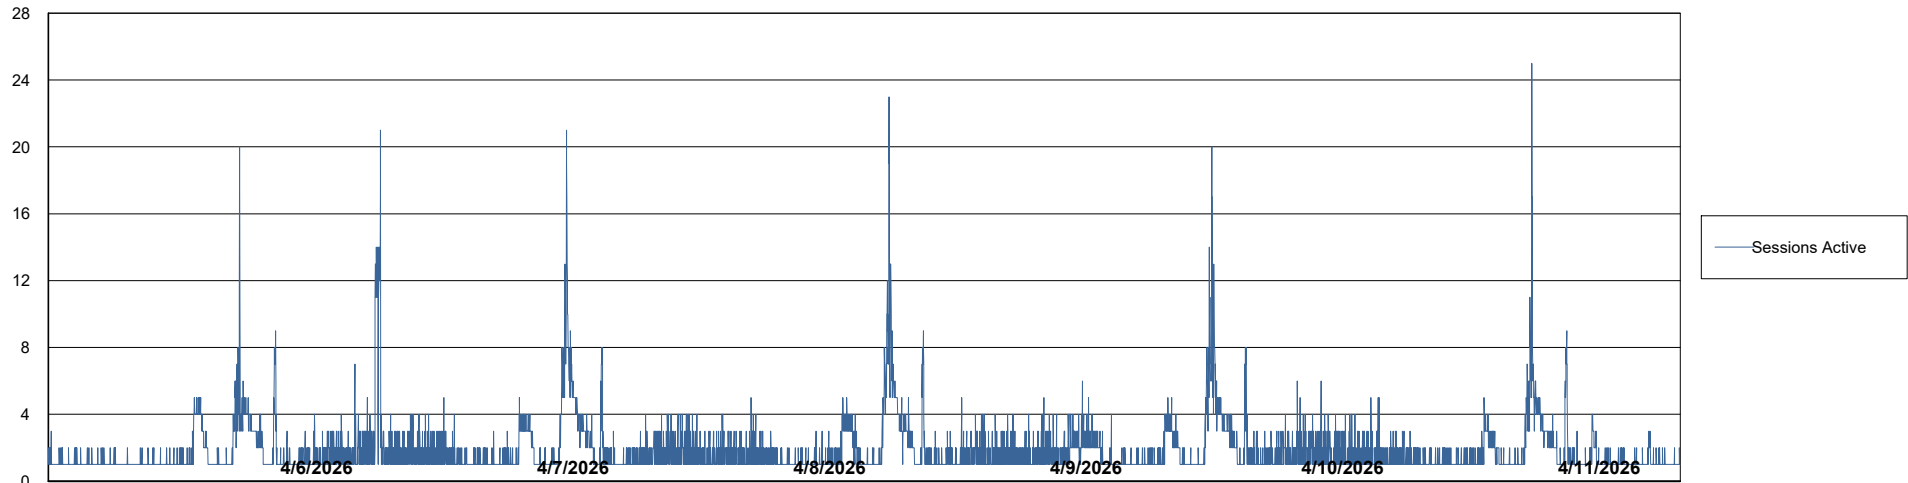

Database Performance LTS_PRD_CLSABSD01_ABS1