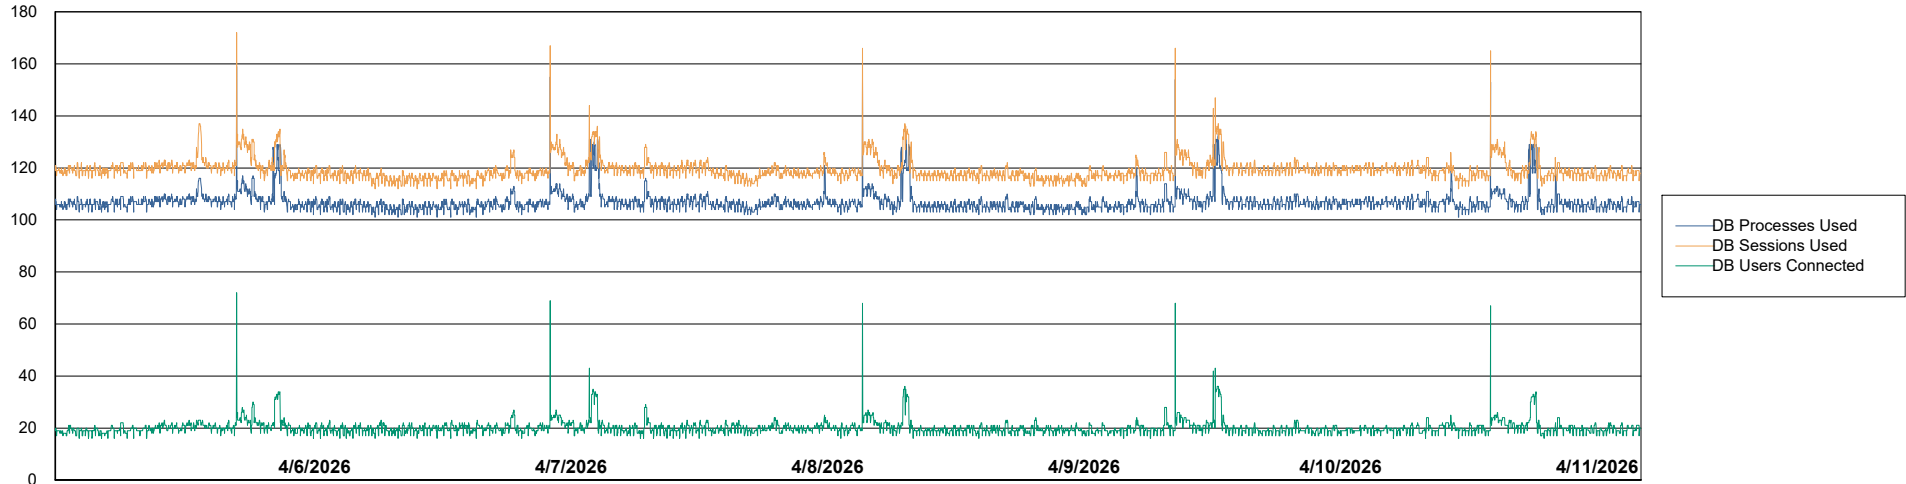

Weekly SLA Customer Report

Customer LTS(CleanLease)_Production
Database ID 126

Database Performance LTS_PRD_CLSABSBI01_ABS1

Weekly SLA Customer Report

Customer LTS(CleanLease)_Production
Database ID 126

Database Performance LTS_PRD_CLSABSBI01NEW_ABS1