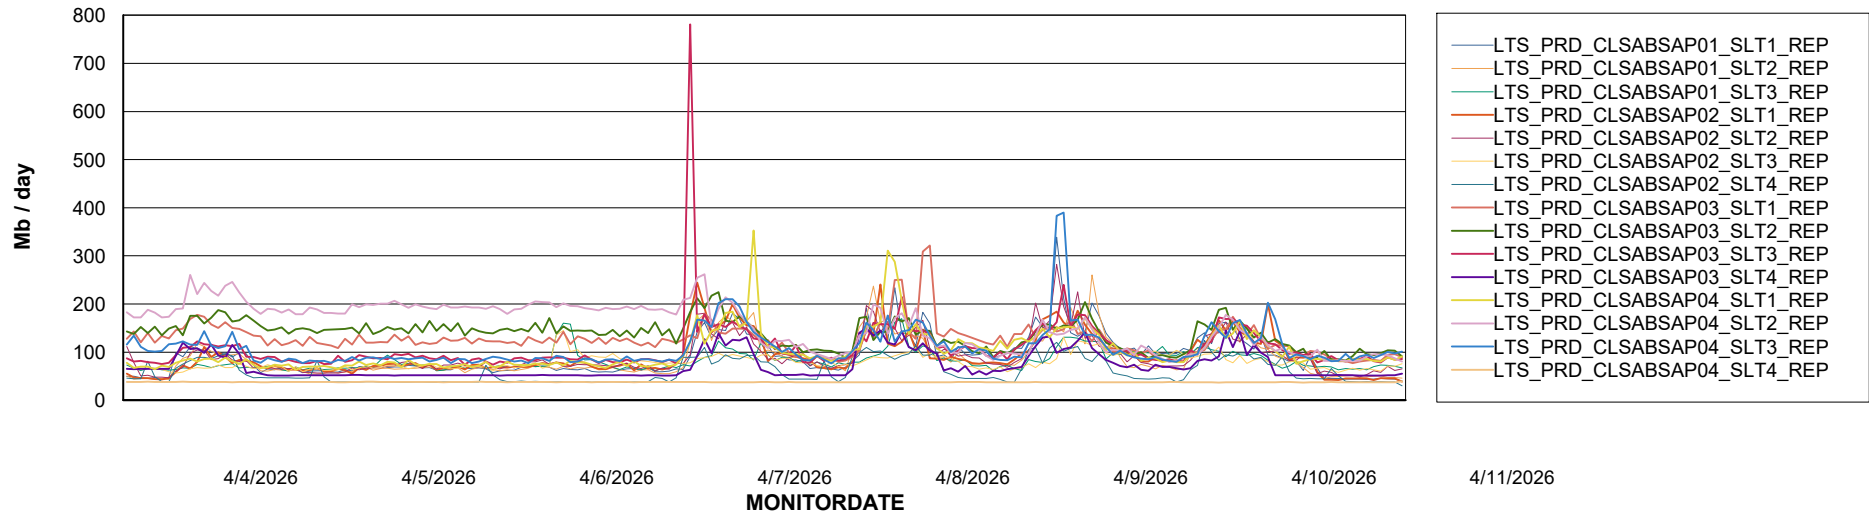

ABSSolute Application ReportServer Services

Avg memory used per ReportServer Service