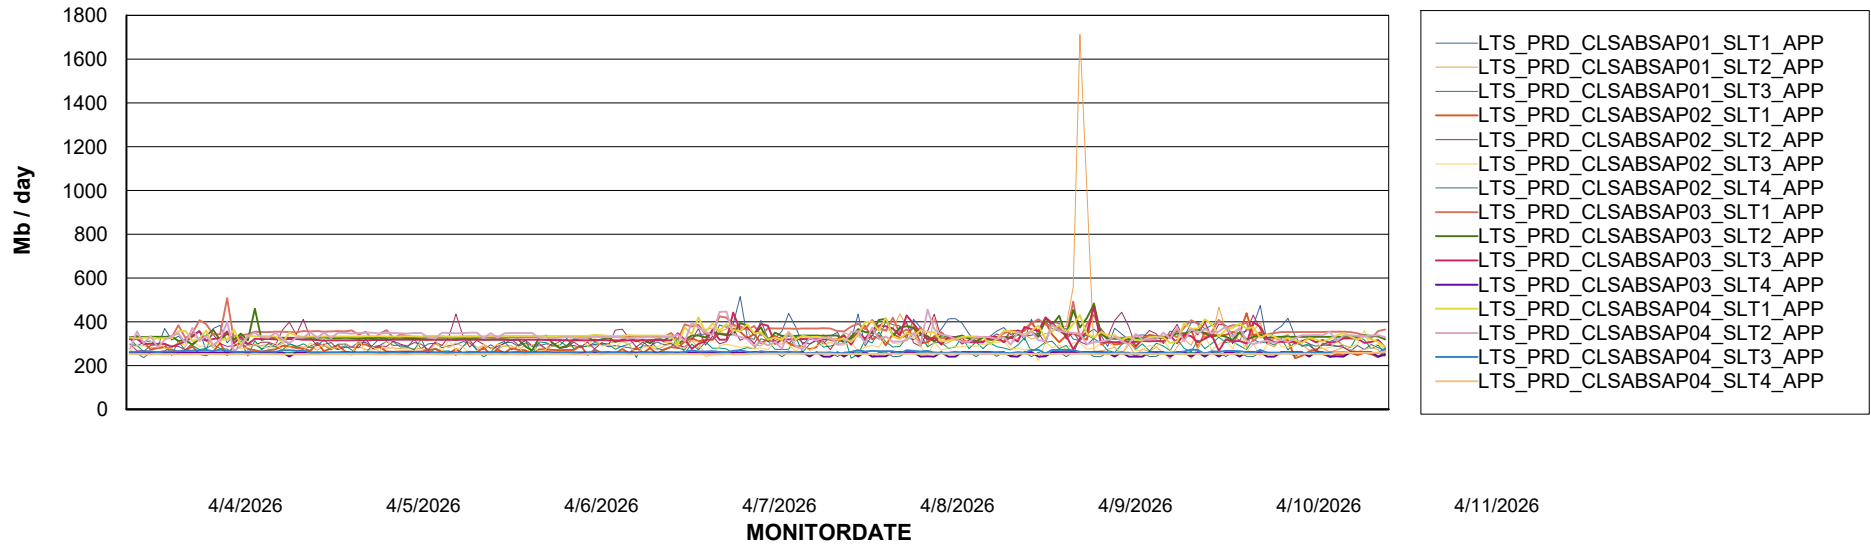

Recovery lag for last 7 days

Weekly SLA Customer Report

Customer LTS(CleanLease)_Production
Database ID 126

ABSSolute Application Server Services

Avg memory used per ABS Server Service

Avg users per day per ABS server