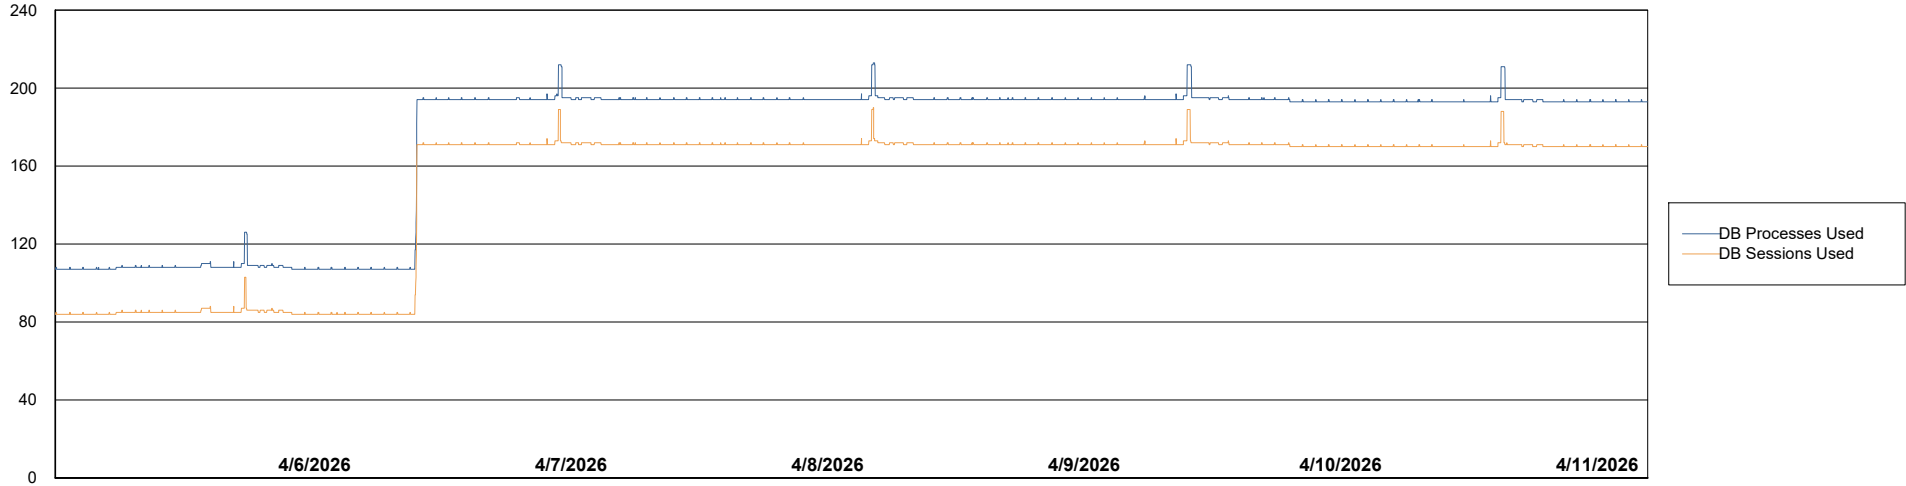

Database Performance LTS_PRD_CLSABSDB02_HSBABS1

DB Processes Max 0
DB Processes Max 1,000