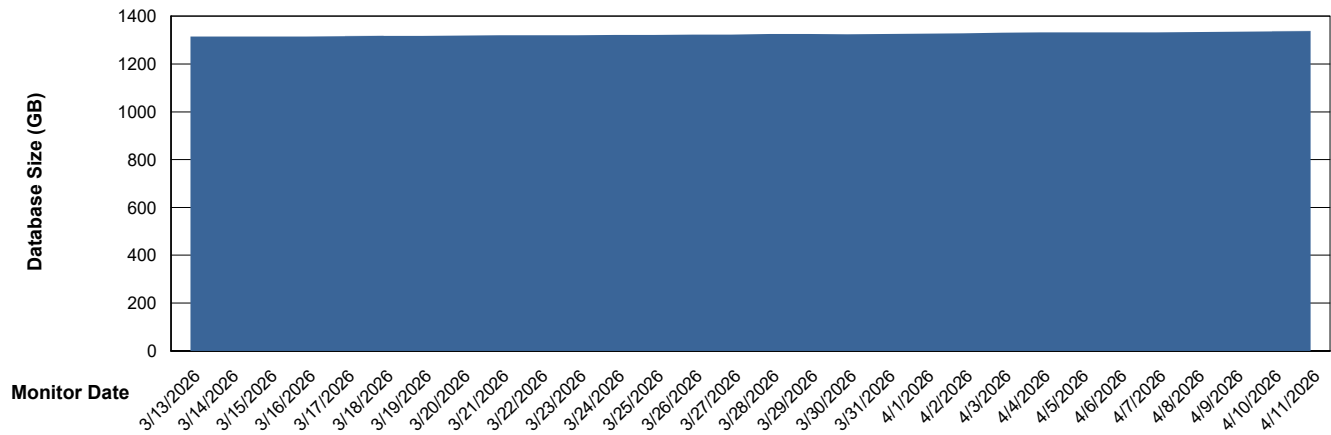

DATABASE SIZE LTS_PRD_CLSABSBI01NEW_ABS1

Database growth over last month