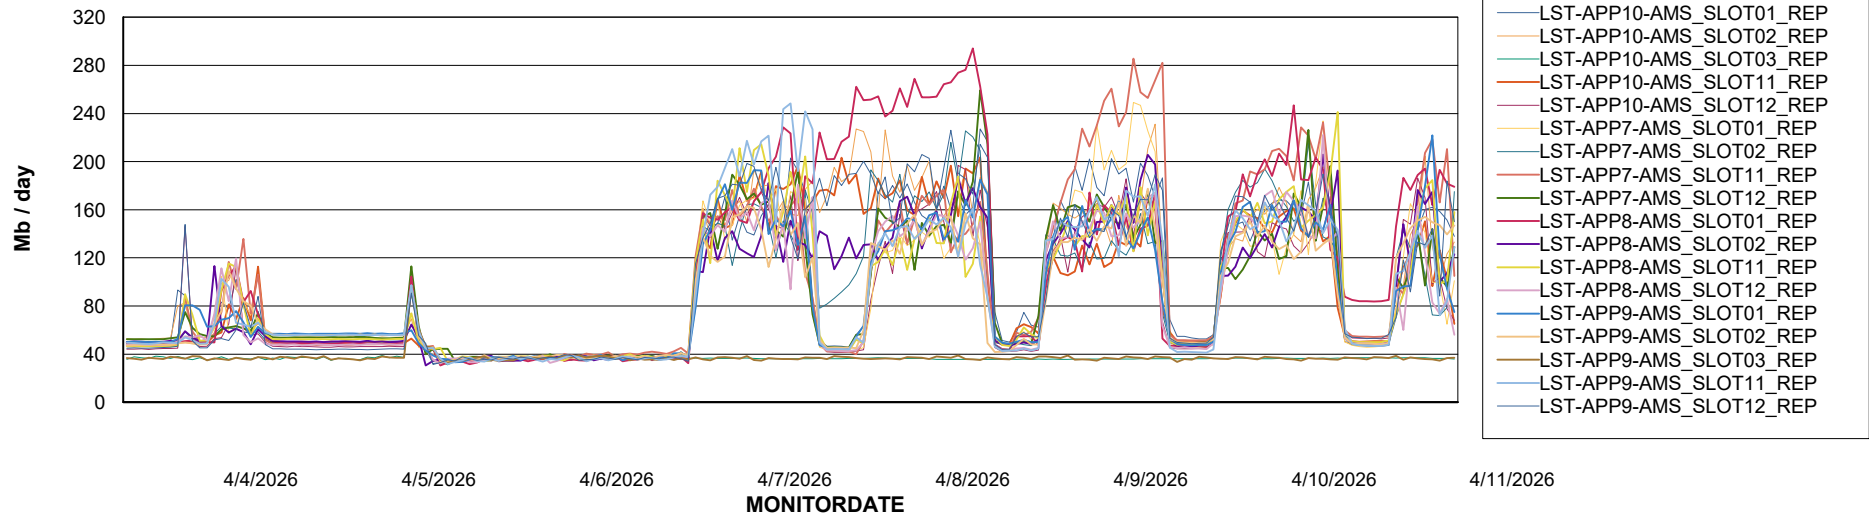

ABSSolute Application ReportServer Services

Avg memory used per ReportServer Service