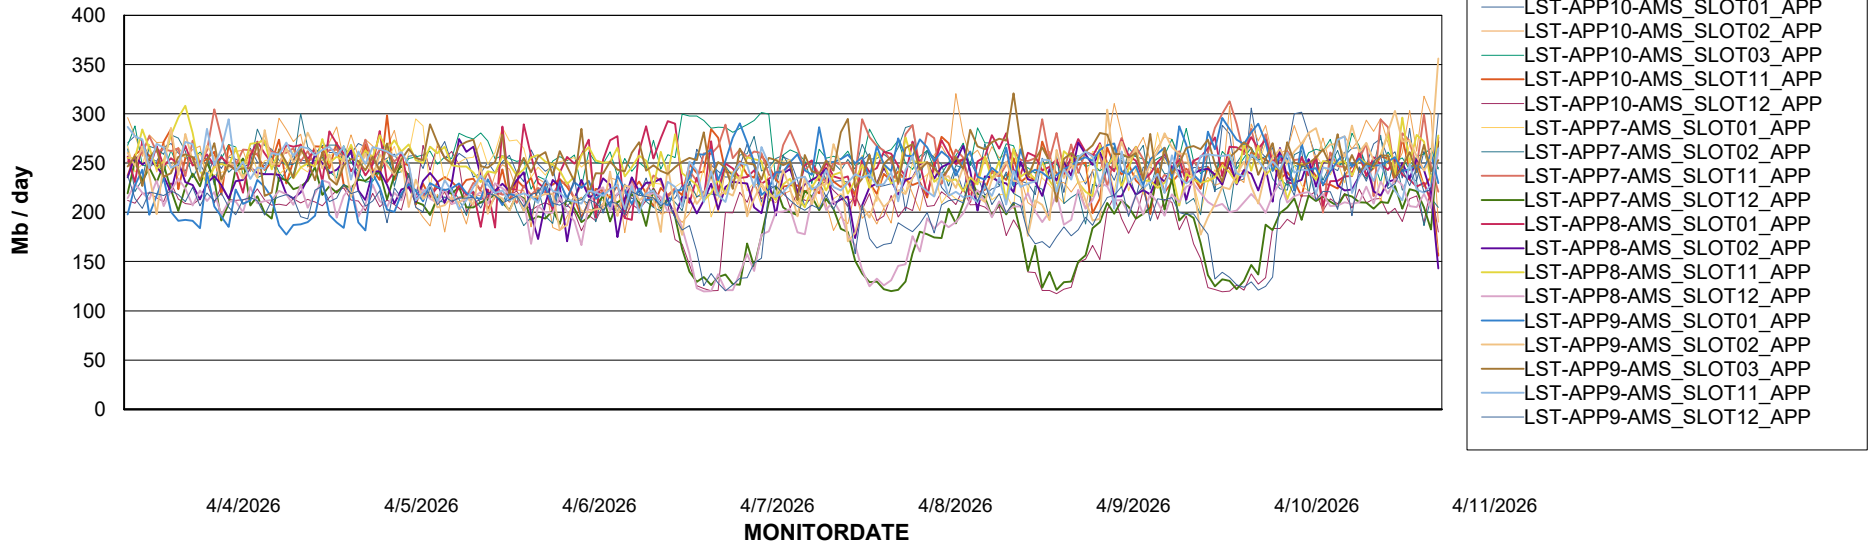

ABSSolute Application Server Services

Avg memory used per ABS Server Service