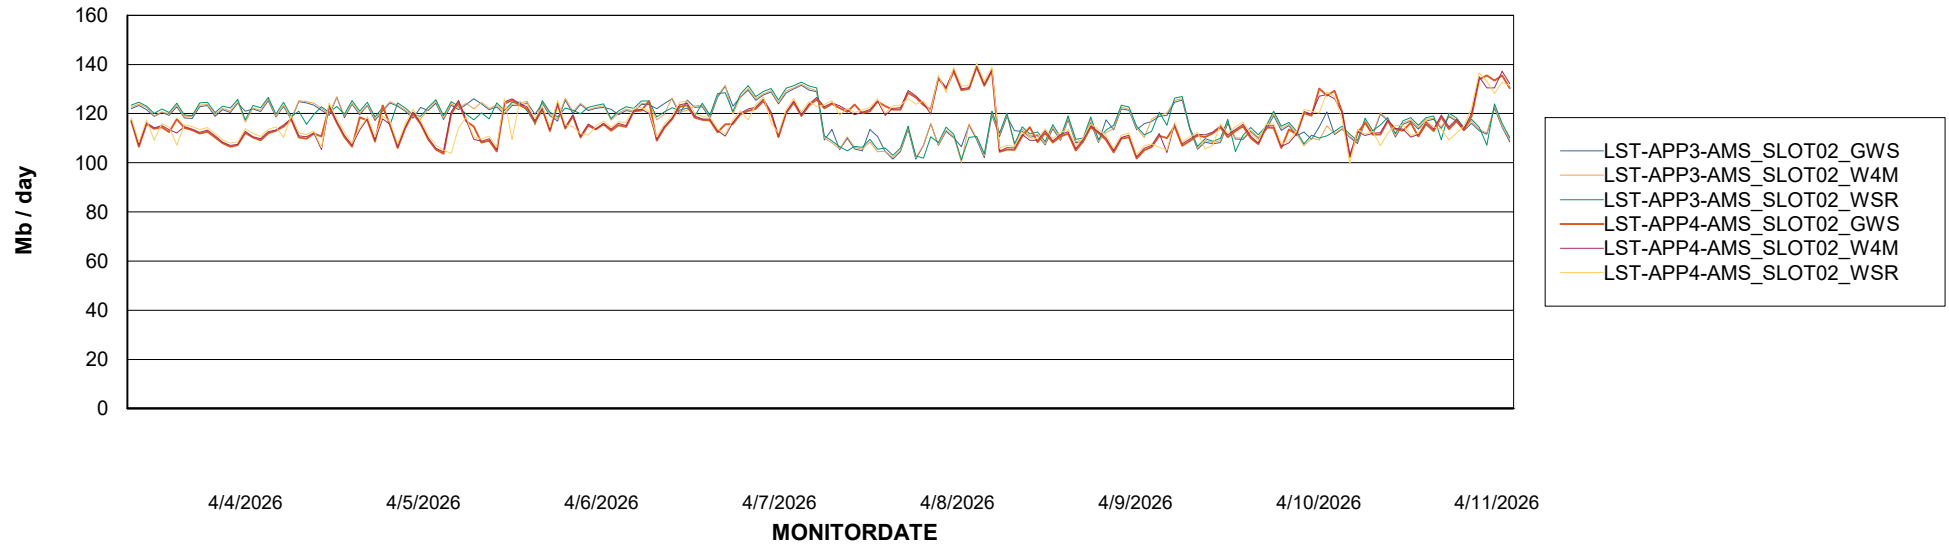

ABSSolute Web Component Services

Avg memory used per ABS Web component