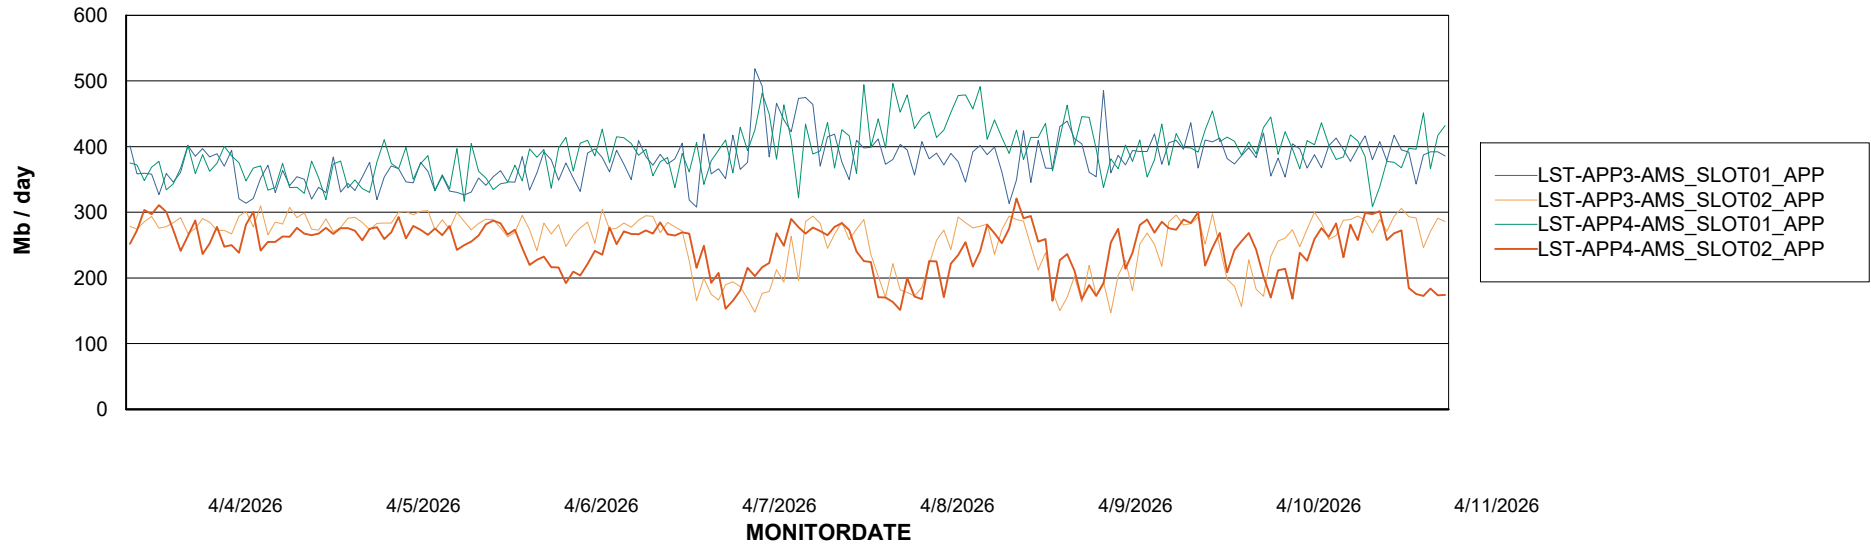

ABSSolute Application Server Services

Avg memory used per ABS Server Service