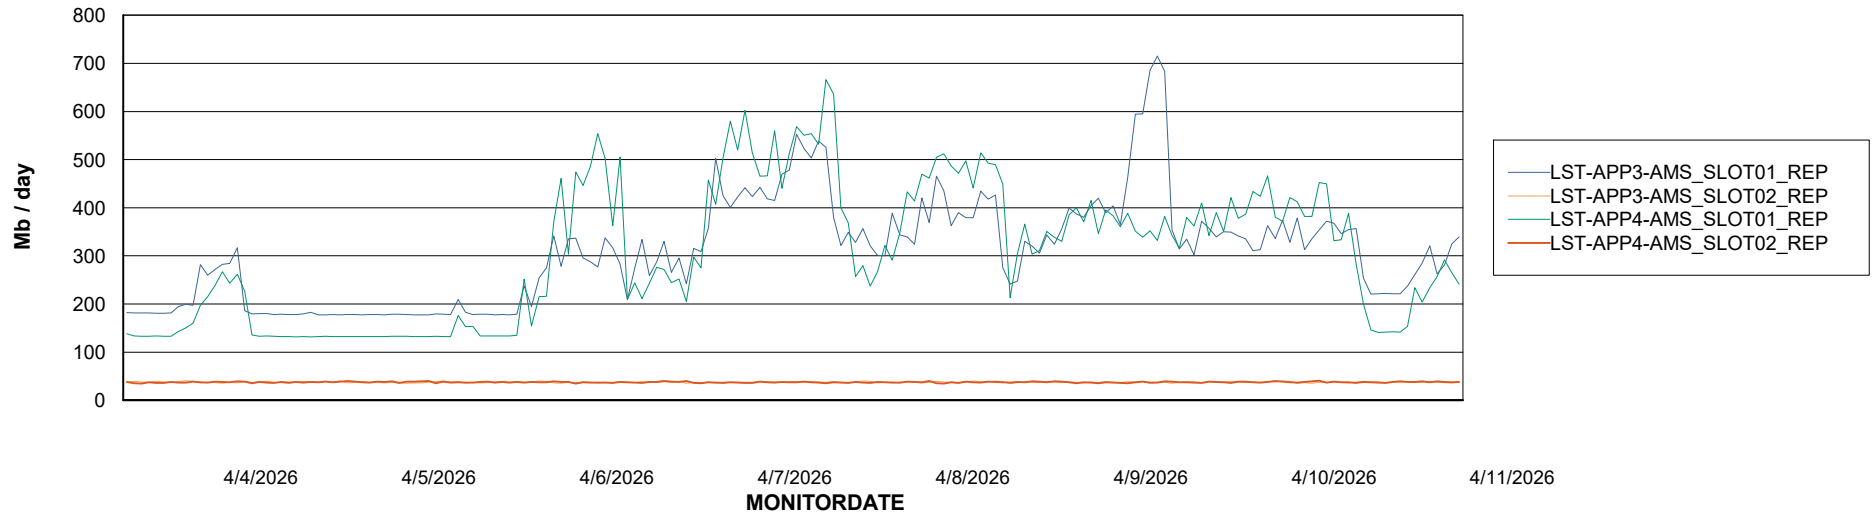

ABSSolute Application ReportServer Services

Avg memory used per ReportServer Service