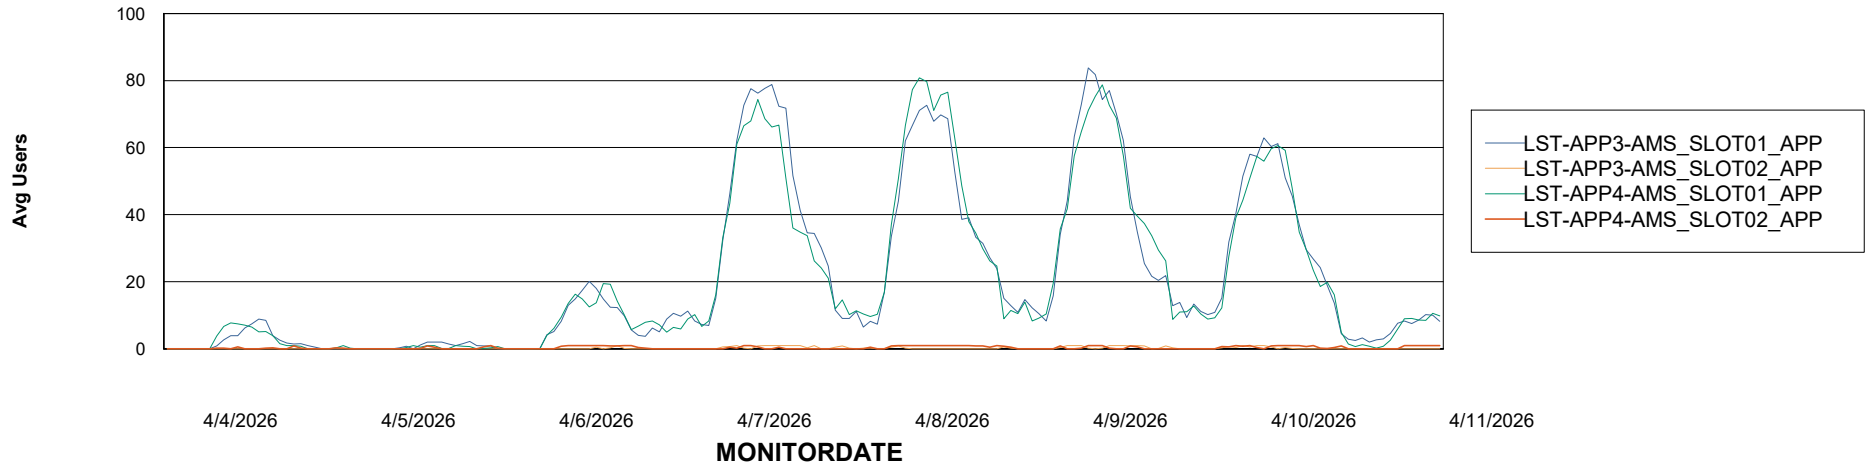

Weekly SLA Customer Report

Customer LST OCI AMS Production ABSME
Database ID 213

ABSSolute Application Server Services

Avg memory used per ABS Server Service

Avg users per day per ABS server

Weekly SLA Customer Report