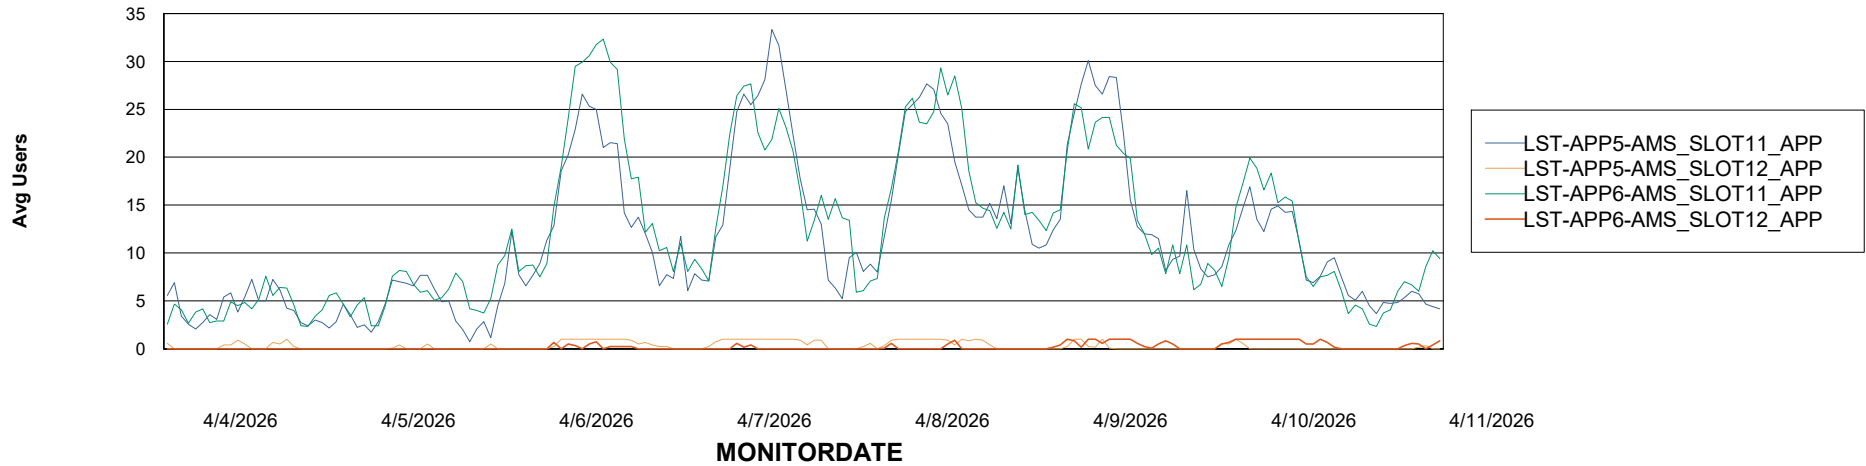

Avg users per day per ABS server