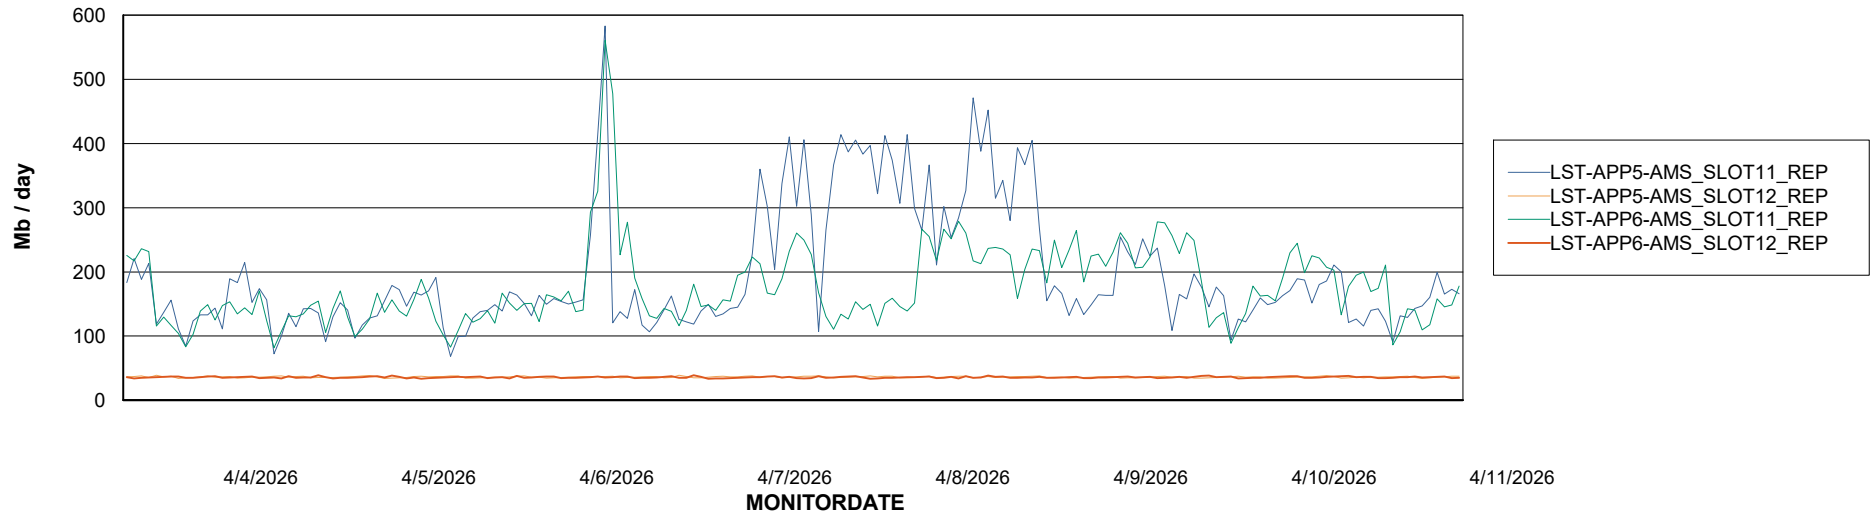

ABSSolute Application ReportServer Services

Avg memory used per ReportServer Service