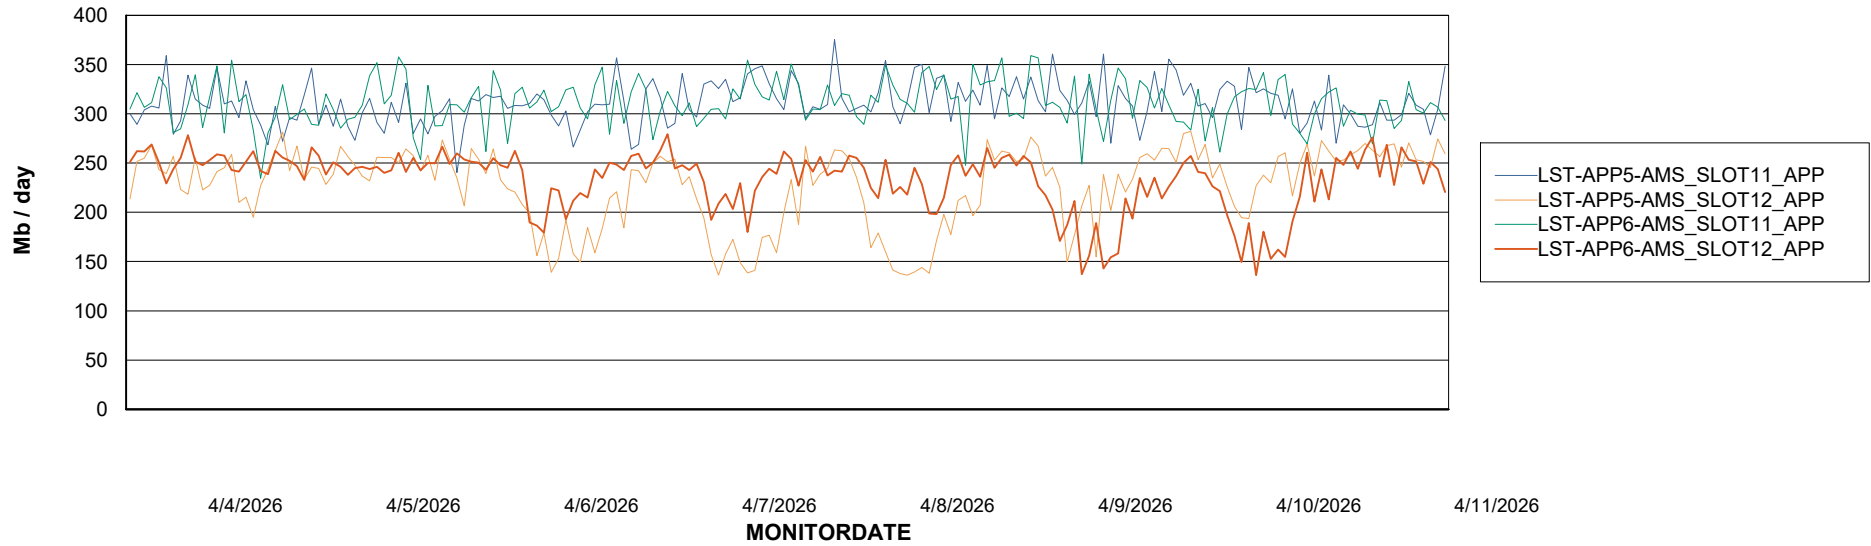

ABSSolute Application Server Services

Avg memory used per ABS Server Service