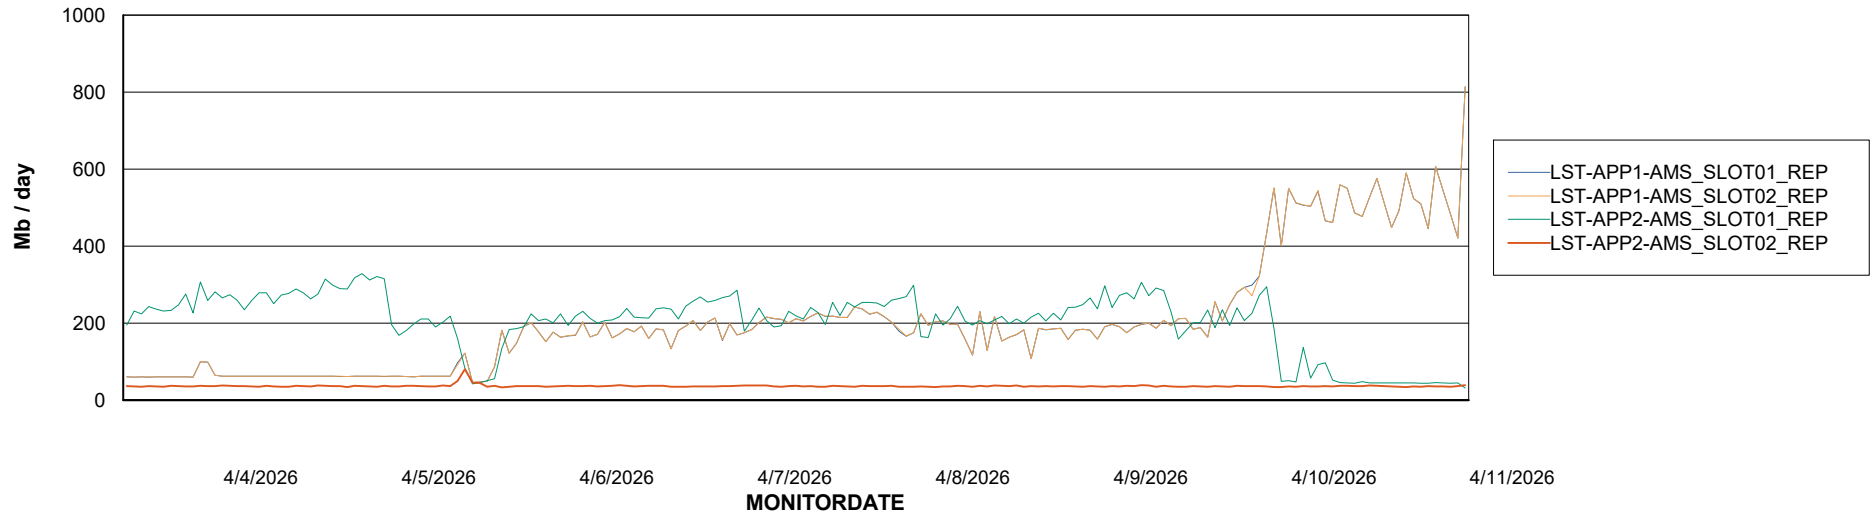

ABSSolute Application ReportServer Services

Avg memory used per ReportServer Service