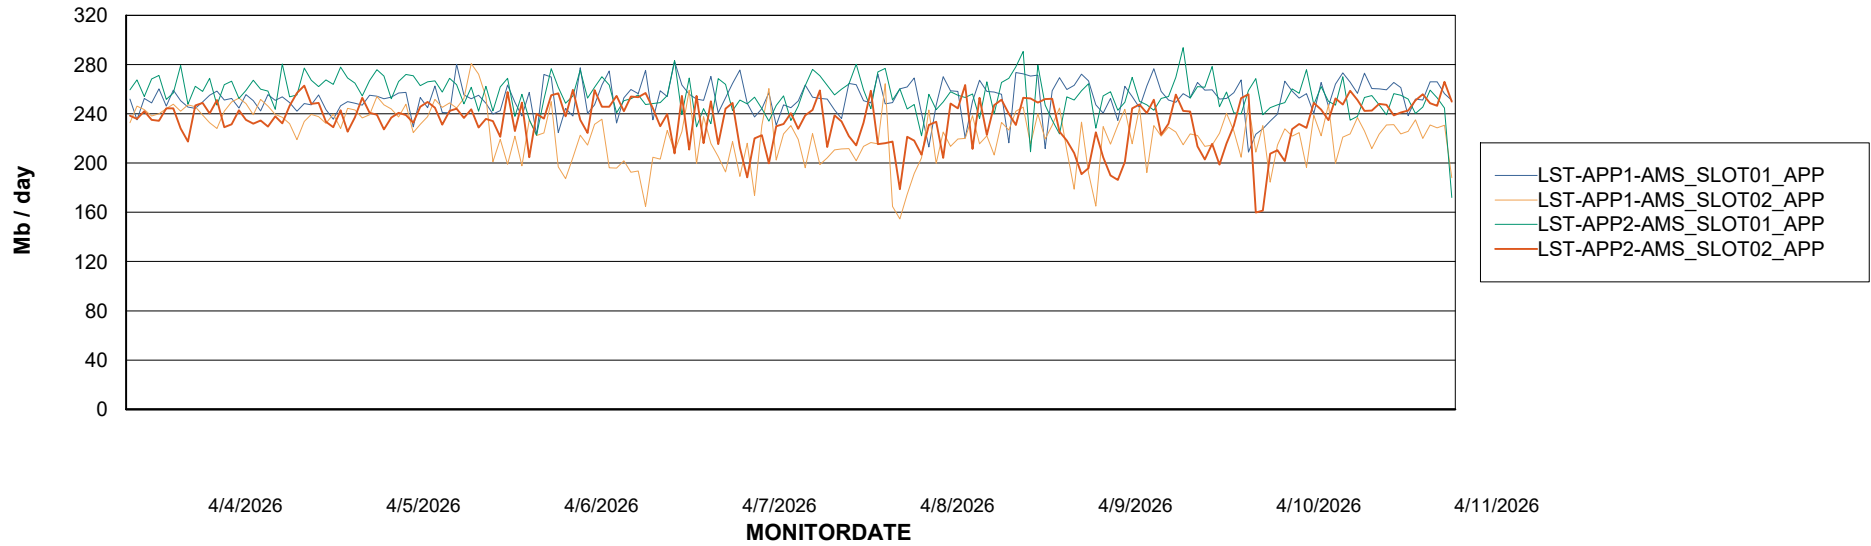

ABSSolute Application Server Services

Avg memory used per ABS Server Service