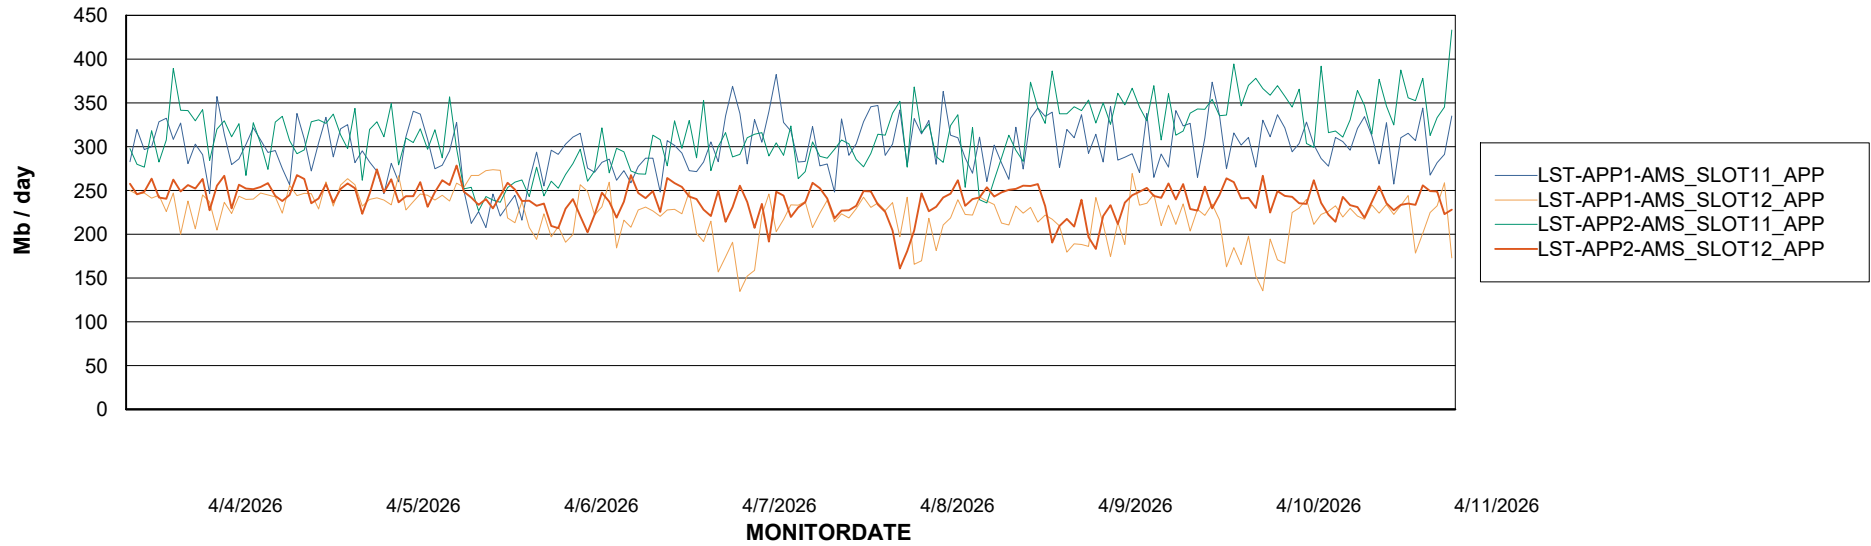

ABSSolute Application Server Services

Avg memory used per ABS Server Service