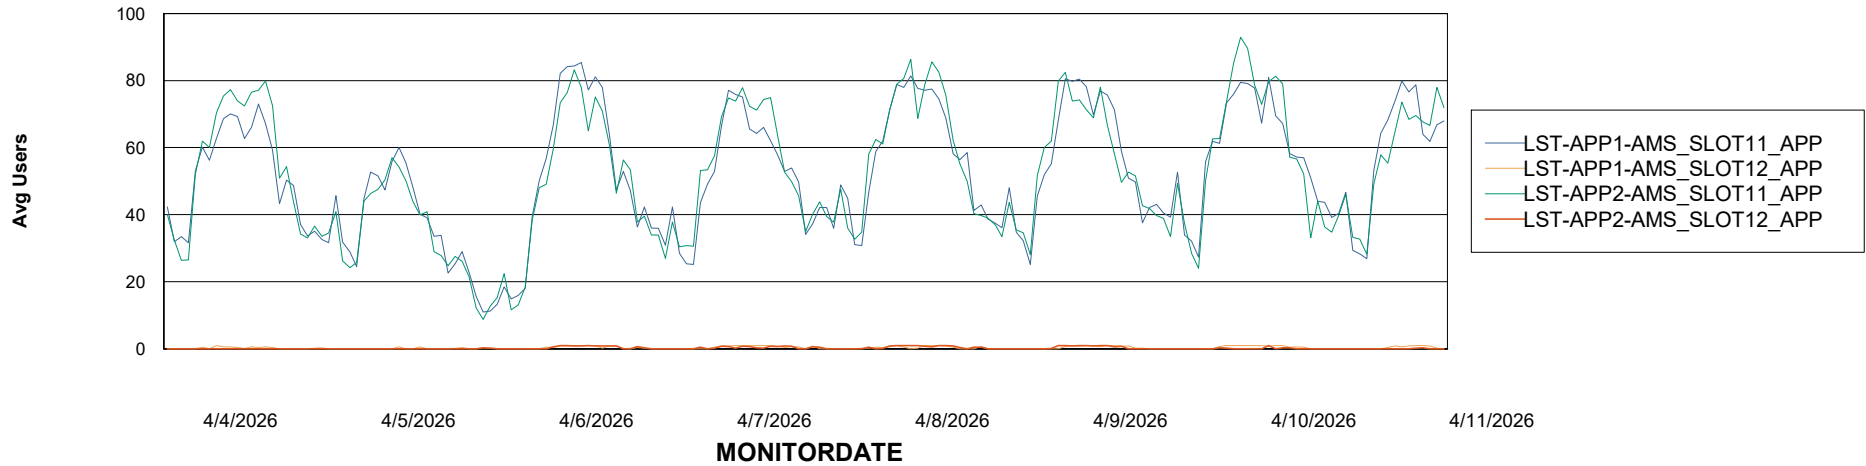

Avg users per day per ABS server