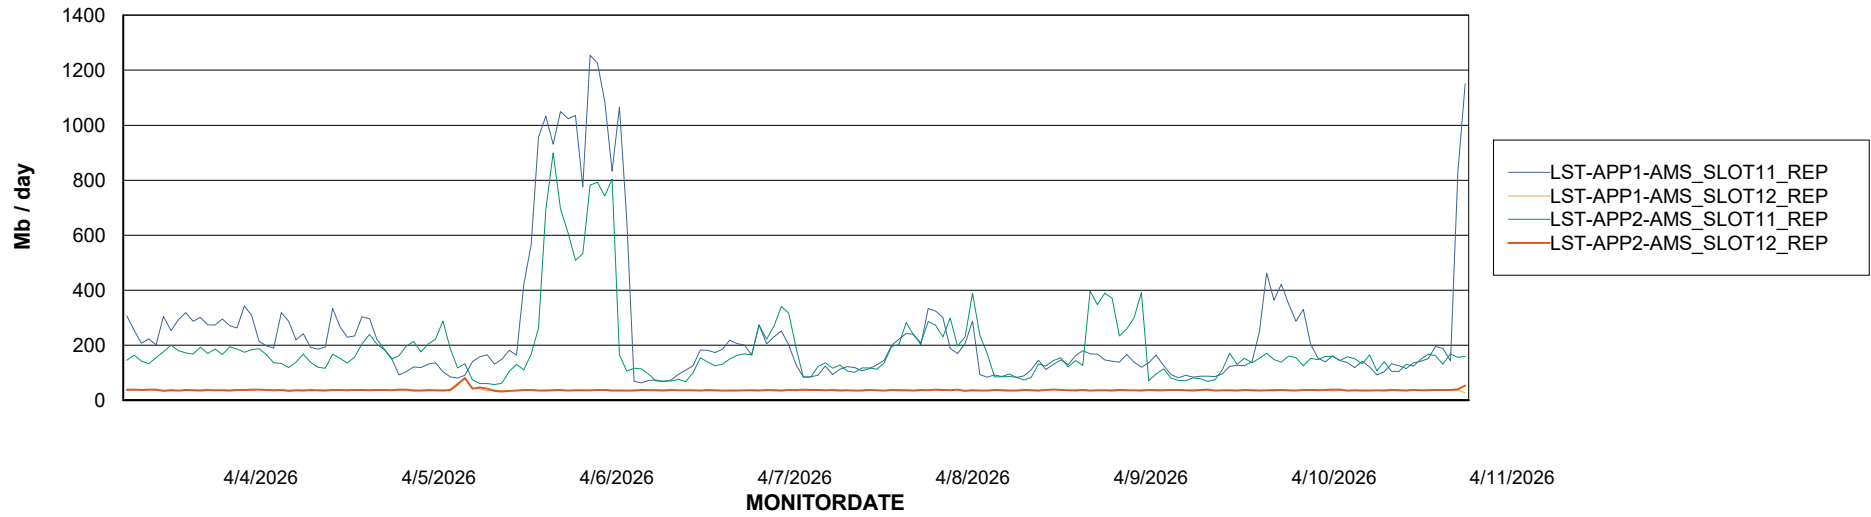

ABSSolute Application ReportServer Services

Avg memory used per ReportServer Service