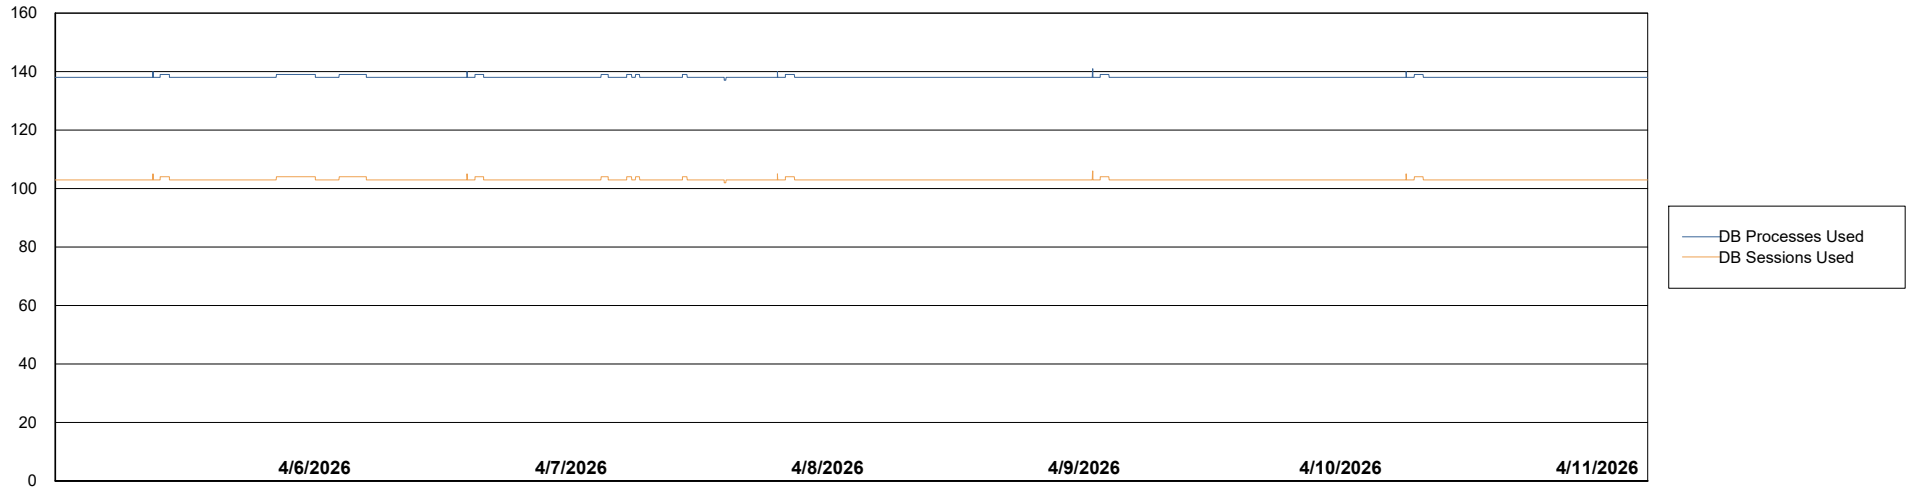

Database Performance LSS_CHINA_PRD_liazcnVMPABSDB2_HSBABS1

DB Processes Max 4
DB Processes Max 0
DB Processes Max 1,000