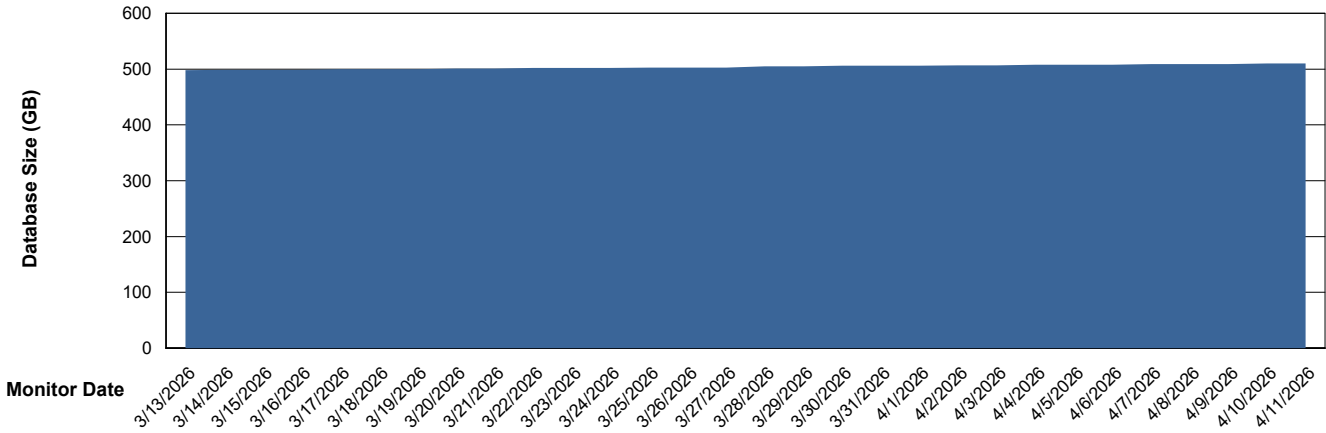

DB Processes Max 4
DB Processes Max 0
DB Processes Max 1,000

Weekly SLA Customer Report

Customer LSS_CHINA_Production
 Database ID 202

DATABASE SIZE LSS_CHINA_PRD_liazcnVMPABSDB1_ABS1

Database growth over last month