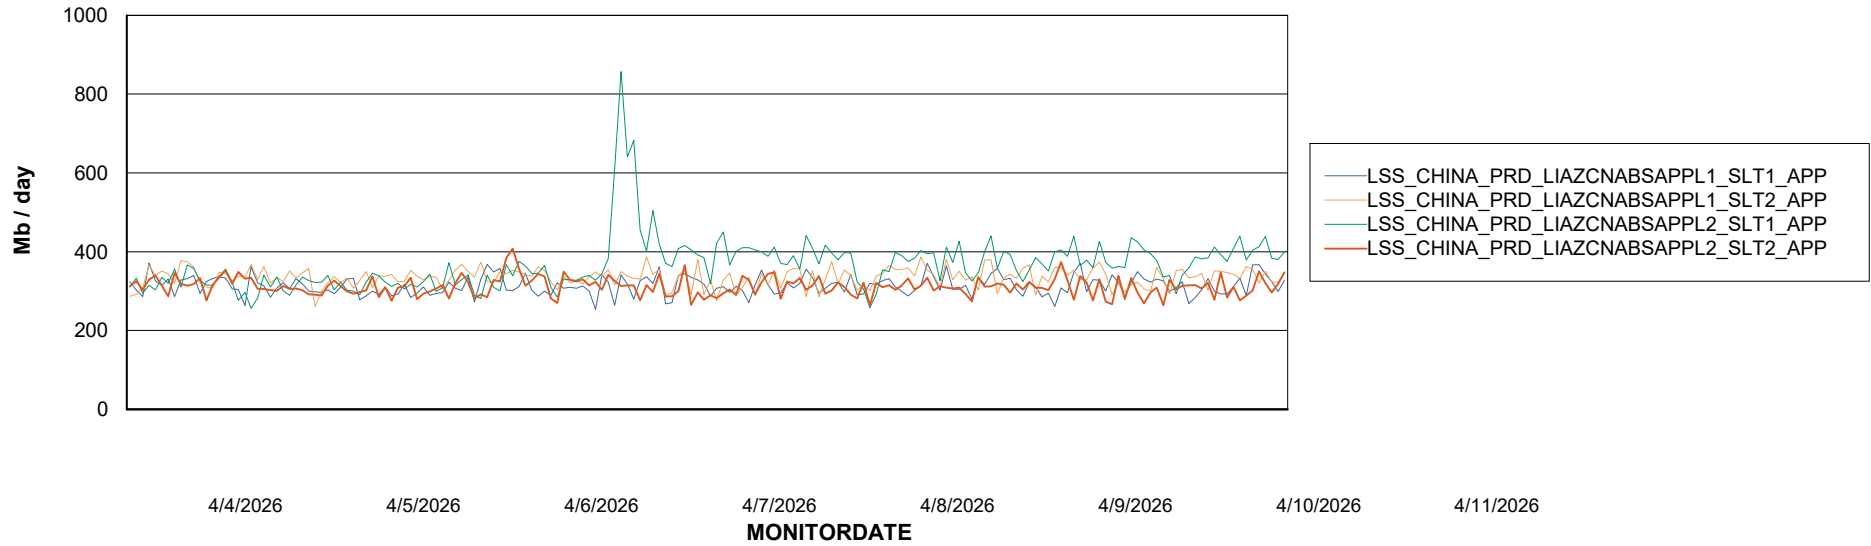

ABSSolute Application Server Services

Avg memory used per ABS Server Service