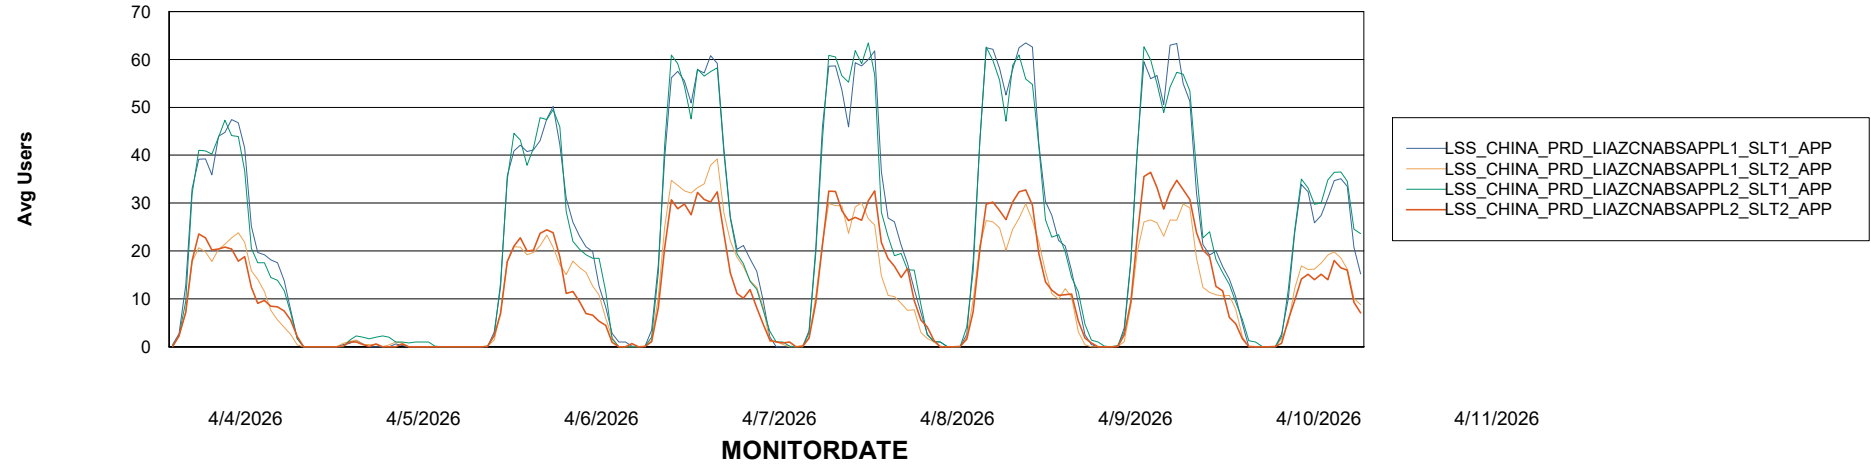

Weekly SLA Customer Report

Customer LSS_CHINA_Production
Database ID 202

ABSSolute Application Server Services

Avg memory used per ABS Server Service

Avg users per day per ABS server

Weekly SLA Customer Report