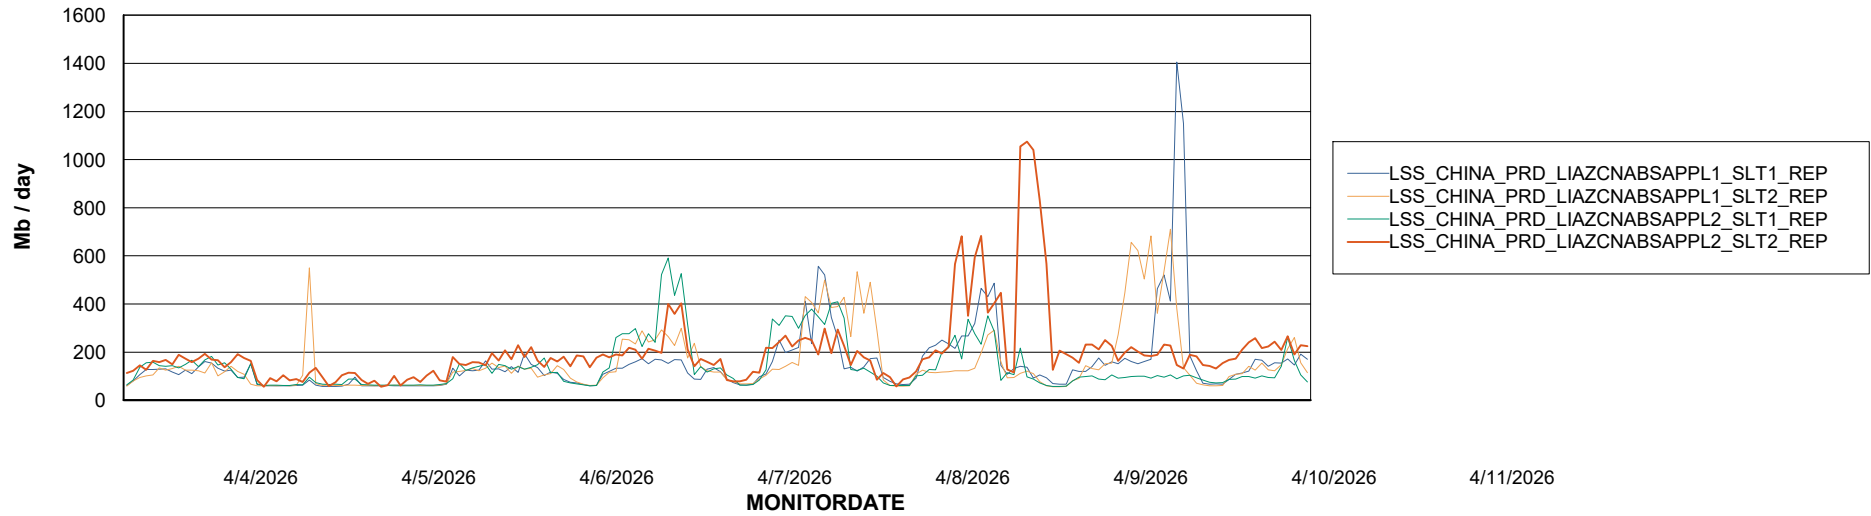

ABSSolute Application ReportServer Services

Avg memory used per ReportServer Service