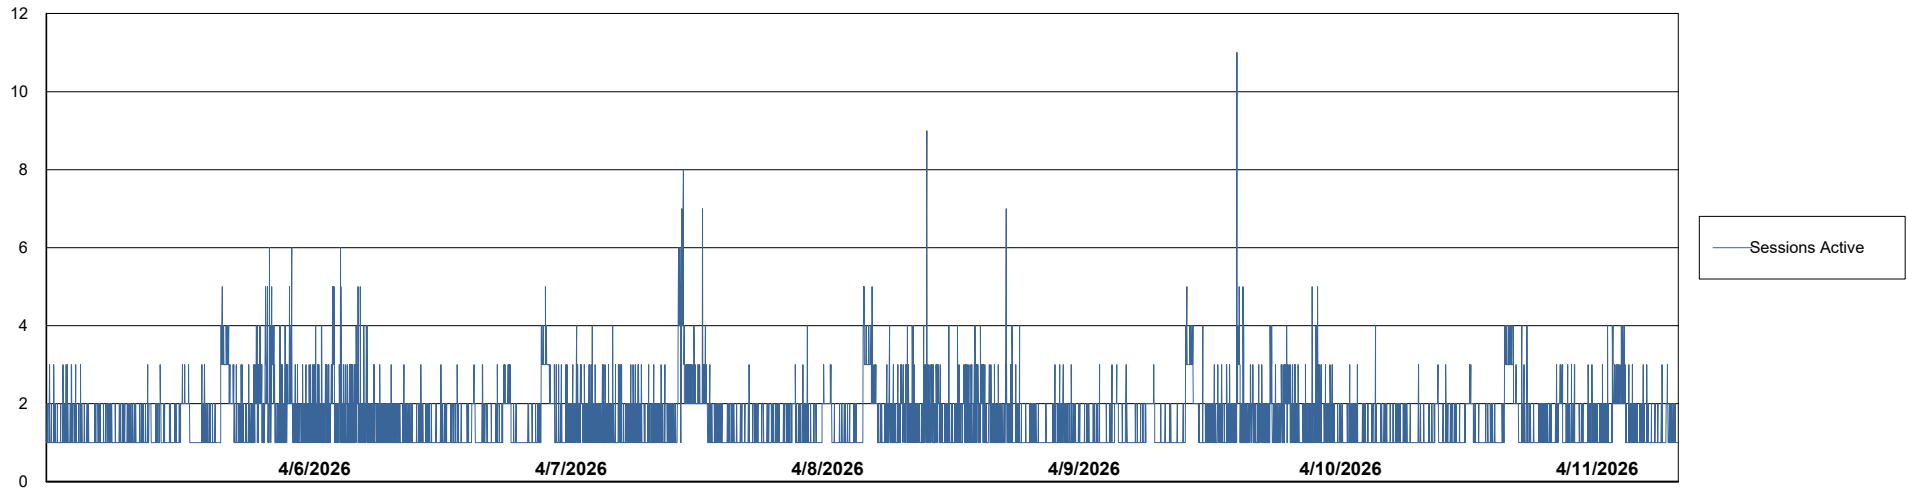

Harddisk Usage LSS_CHINA_PRD_liazcnVMPABSDB2

	Free disk space on C: (%)	Total disk space on C: (Gb)	Used disk space on C: (Gb)	Free disk space on D: (%)	Total disk space on D: (Gb)	Used disk space on D: (Gb)	Free disk space on E: (%)	Total disk space on E: (Gb)	Used disk space on E: (Gb)	Free disk space on F: (%)
4/11/2026	80	149	30	81	100	19	57	1,500	648	94
4/10/2026	79	149	31	81	100	19	57	1,500	648	93
4/9/2026	79	149	31	81	100	19	57	1,500	648	92
4/8/2026	79	149	31	81	100	19	57	1,500	648	93
4/7/2026	79	149	31	81	100	19	57	1,500	648	95
4/6/2026	79	149	31	81	100	19	57	1,500	648	95
4/5/2026	79	149	31	81	100	19	57	1,500	648	94

Weekly SLA Customer Report

Customer LSS_CHINA_Production
Database ID 202

Database Performance LSS_CHINA_PRD_liazcnVMPABSDB1_ABS1

Weekly SLA Customer Report

Customer LSS_CHINA_Production
Database ID 202

Database Performance LSS_CHINA_PRD_liazcnVMPABSDB2_HSBABS1