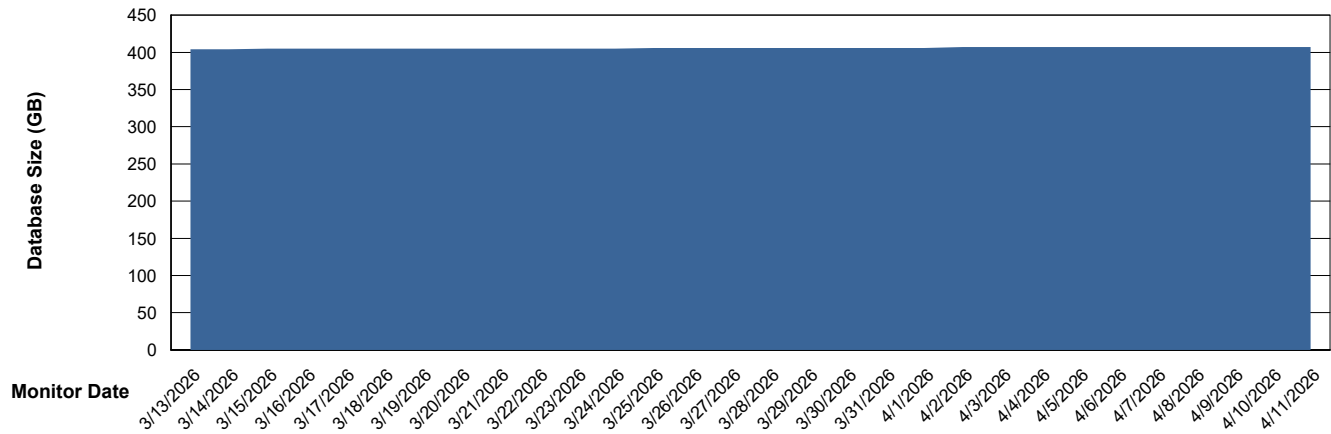

Weekly SLA Customer Report

Customer LLG_Production
Database ID 148

Database Performance LLG_ABSD02_PROD_HSBABS1

DB Processes Max 0
DB Processes Max 300
DB Processes Max 4

Weekly SLA Customer Report

Customer LLG_Production
Database ID 148

DATABASE SIZE LLG_ABSBI01_BI_PROD_ABS1

Database growth over last month

DATABASE SIZE LLG_ABSDB01_PROD_ABS1

Database growth over last month

Weekly SLA Customer Report

Customer LLG_Production
 Database ID 148