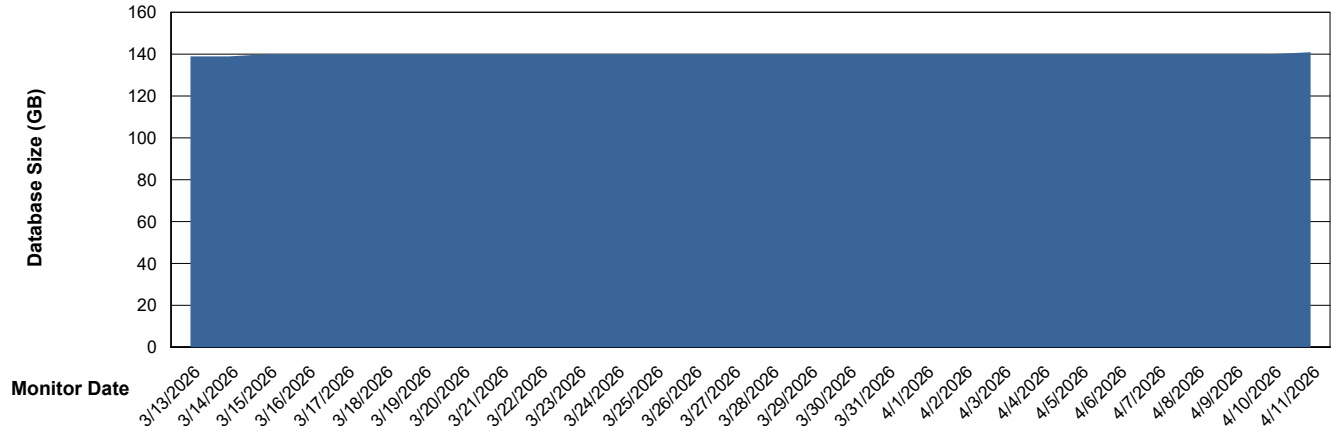

Weekly SLA Customer Report

Customer LLG_Production
Database ID 148

Database Performance LLG_ABSD02_PROD_HSBABS1

DB Processes Max 0
DB Processes Max 300
DB Processes Max 4

Weekly SLA Customer Report

Customer LLG_Production
Database ID 148

DATABASE SIZE LLG_ABSBI01_BI_PROD_ABS1

Database growth over last month

DATABASE SIZE LLG_ABSDB01_PROD_ABS1

Database growth over last month

Weekly SLA Customer Report

Customer LLG_Production
 Database ID 148