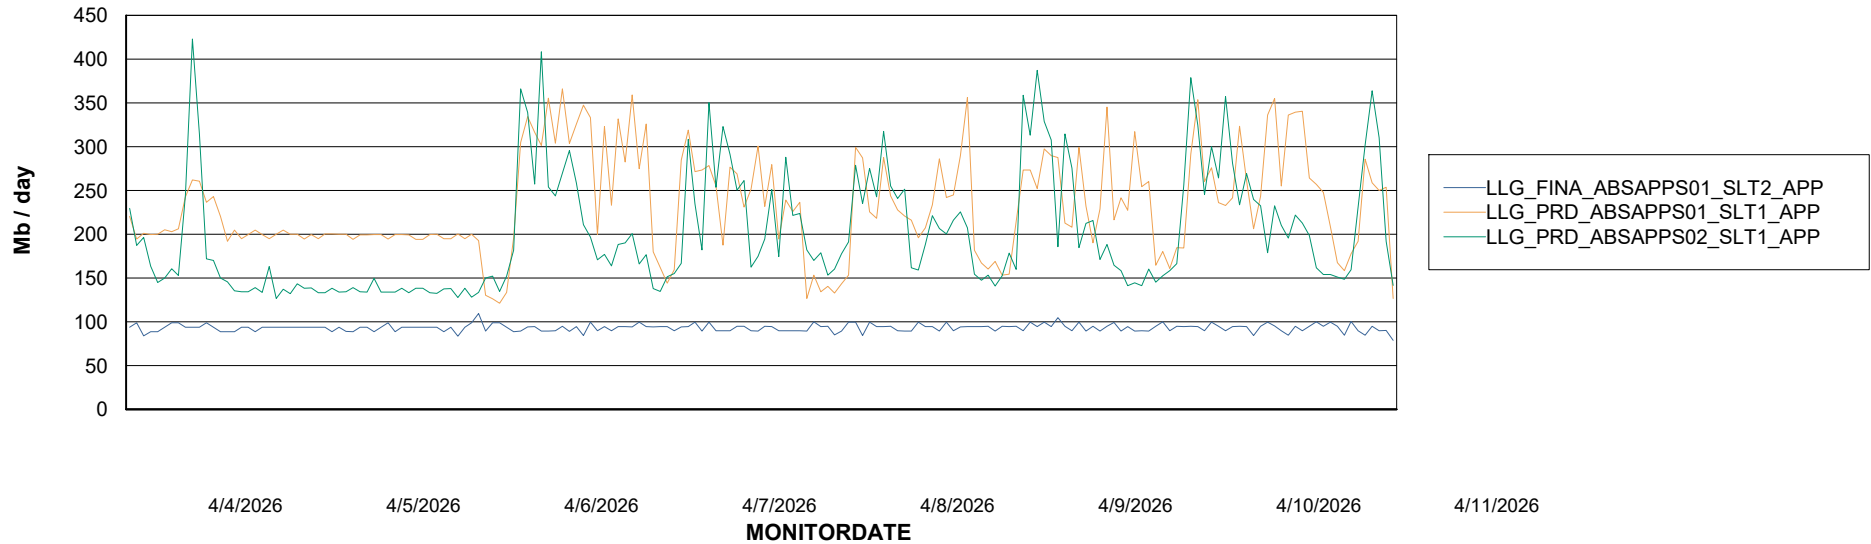

ABSolute Application Server Services

Avg memory used per ABS Server Service