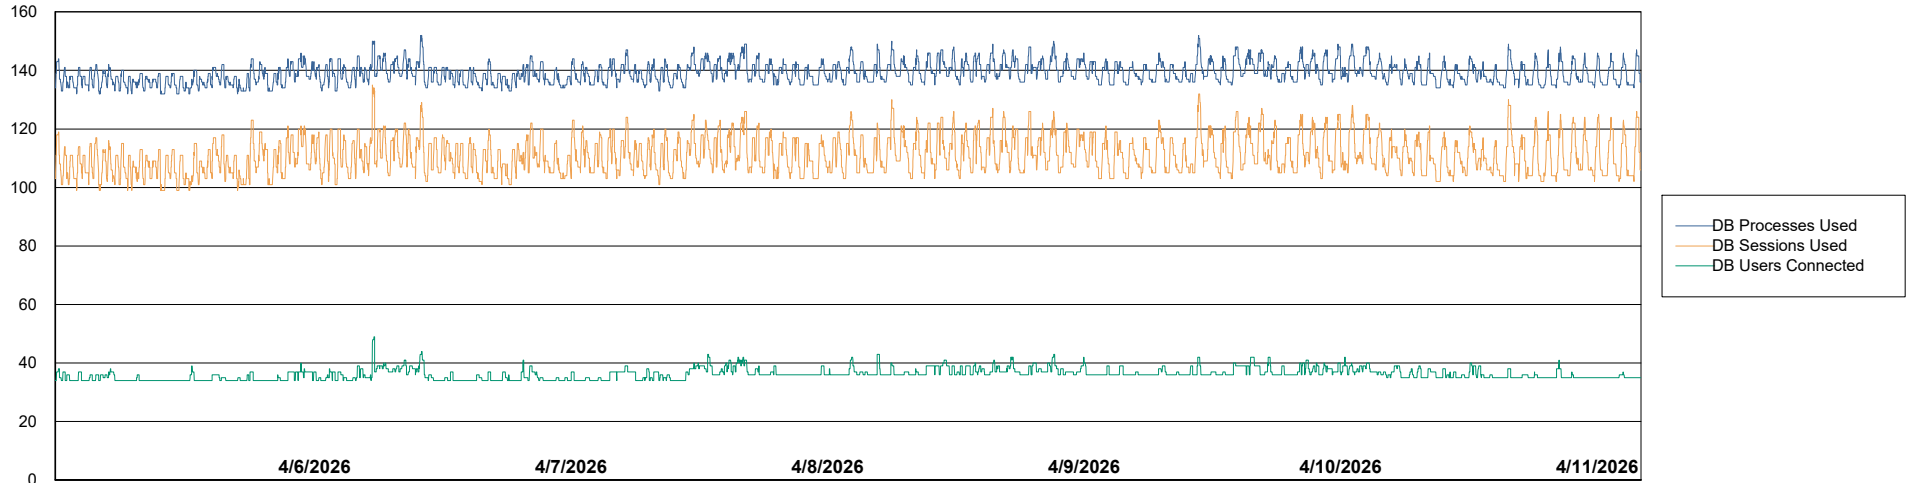

Weekly SLA Customer Report

Customer LLG_Production
Database ID 148

Database Performance LLG_ABSBI01_BI_PROD_ABS1

Weekly SLA Customer Report

Customer LLG_Production
Database ID 148

Database Performance LLG_ABSDB01_PROD_ABS1