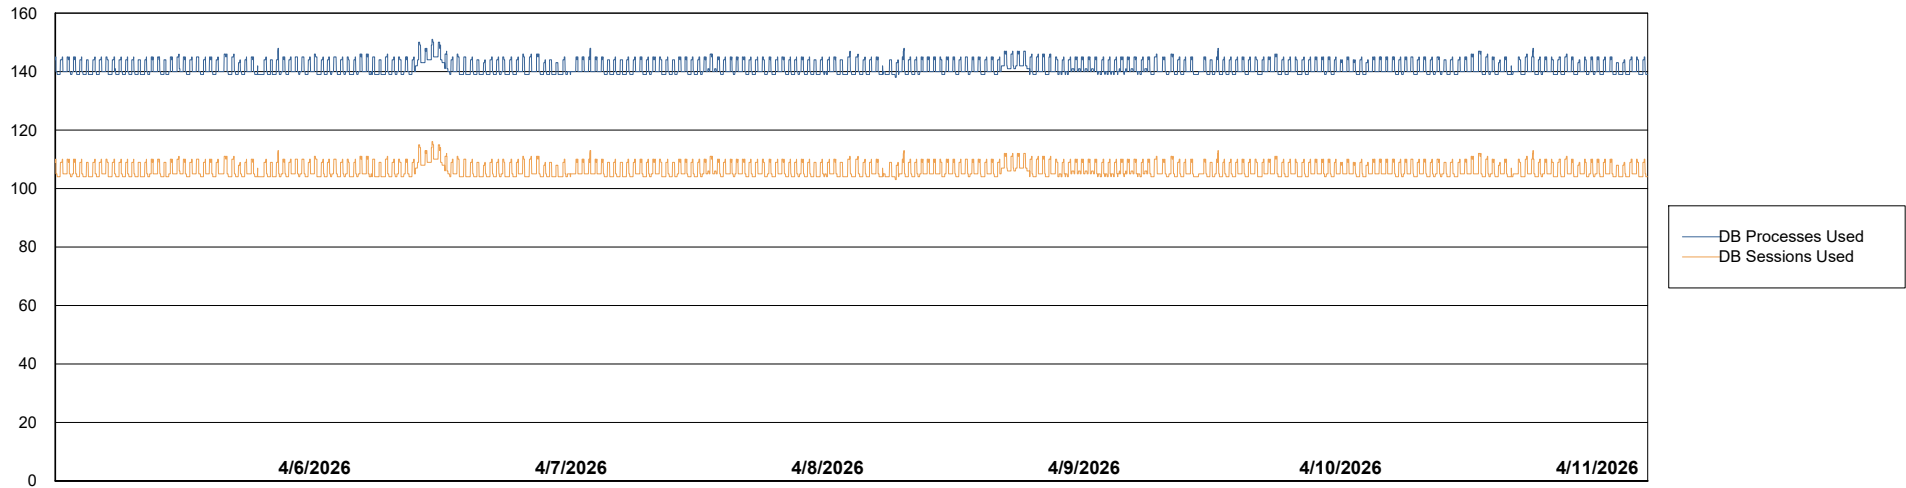

Database Performance KLH_PRD_SRSD02_HSBABS1

DB Processes Max 0
DB Processes Max 4
DB Processes Max 1,000