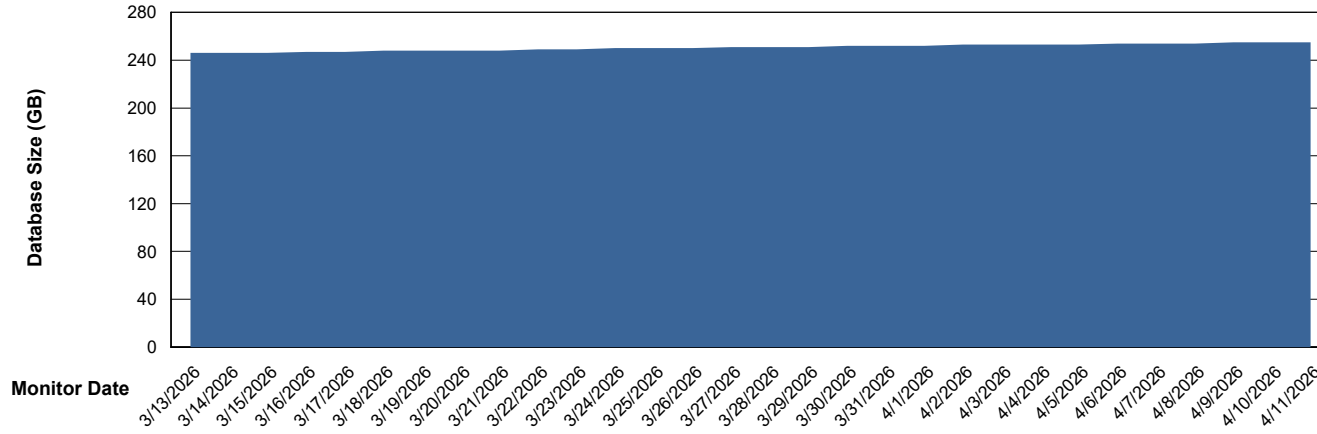

Weekly SLA Customer Report

Customer KLH_Production (24/7)
Database ID 139

Database Performance KLH_PRD_SRSD02_HSBABS1

DB Processes Max 0
DB Processes Max 4
DB Processes Max 1,000

Weekly SLA Customer Report

Customer KLH_Production (24/7)
Database ID 139

DATABASE SIZE KLH_PRD_SRSBIDB02_ABS1

Database growth over last month

DATABASE SIZE KLH_PRD_SRSDB01_ABS1

Database growth over last month

Weekly SLA Customer Report