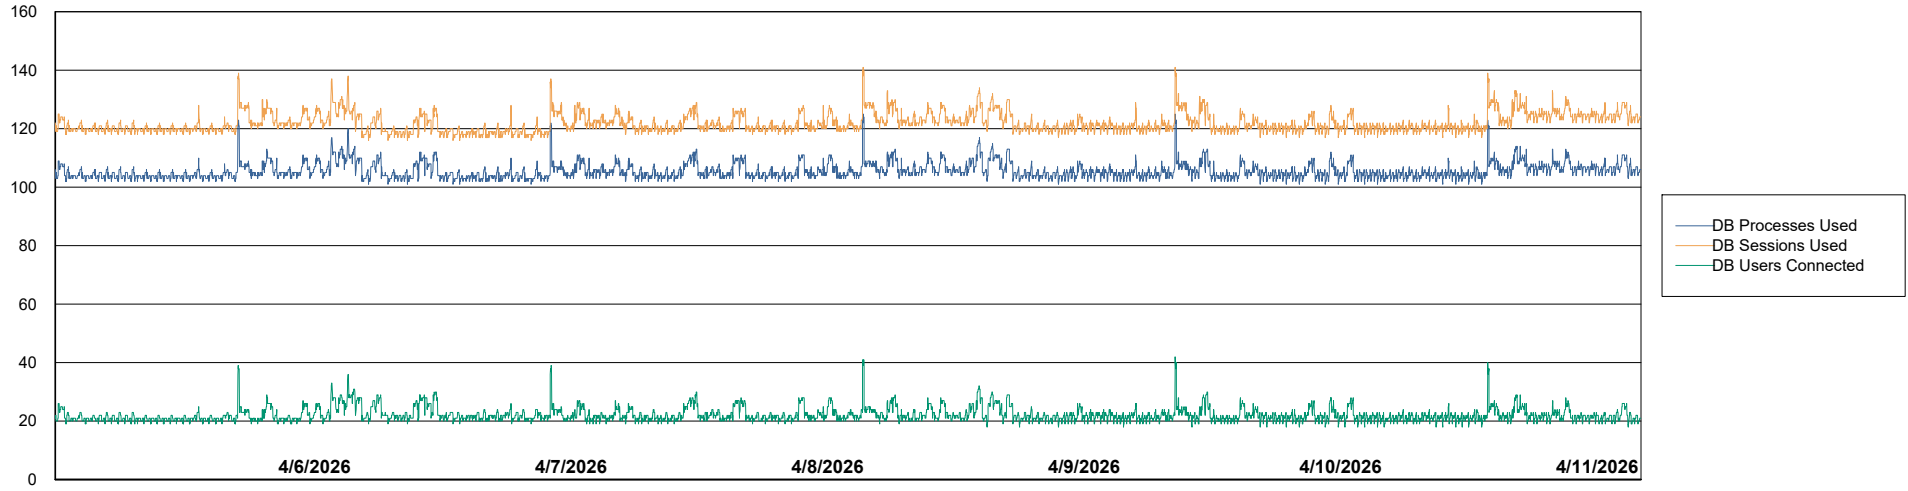

Weekly SLA Customer Report

Customer KLH_Production (24/7)
Database ID 139

Database Performance KLH_PRD_SRSBIDB02_ABS1

Weekly SLA Customer Report

Customer KLH_Production (24/7)
Database ID 139

Database Performance KLH_PRD_SRSD01_ABS1