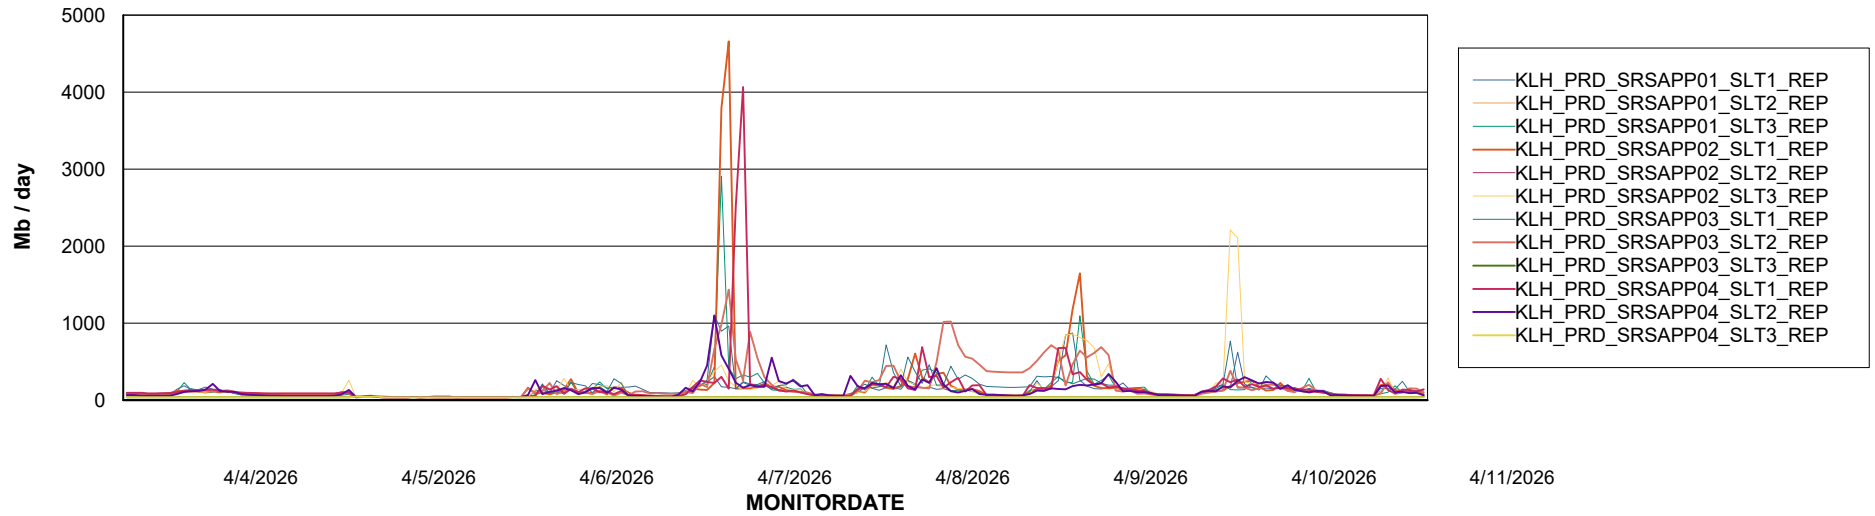

ABSSolute Application ReportServer Services

Avg memory used per ReportServer Service