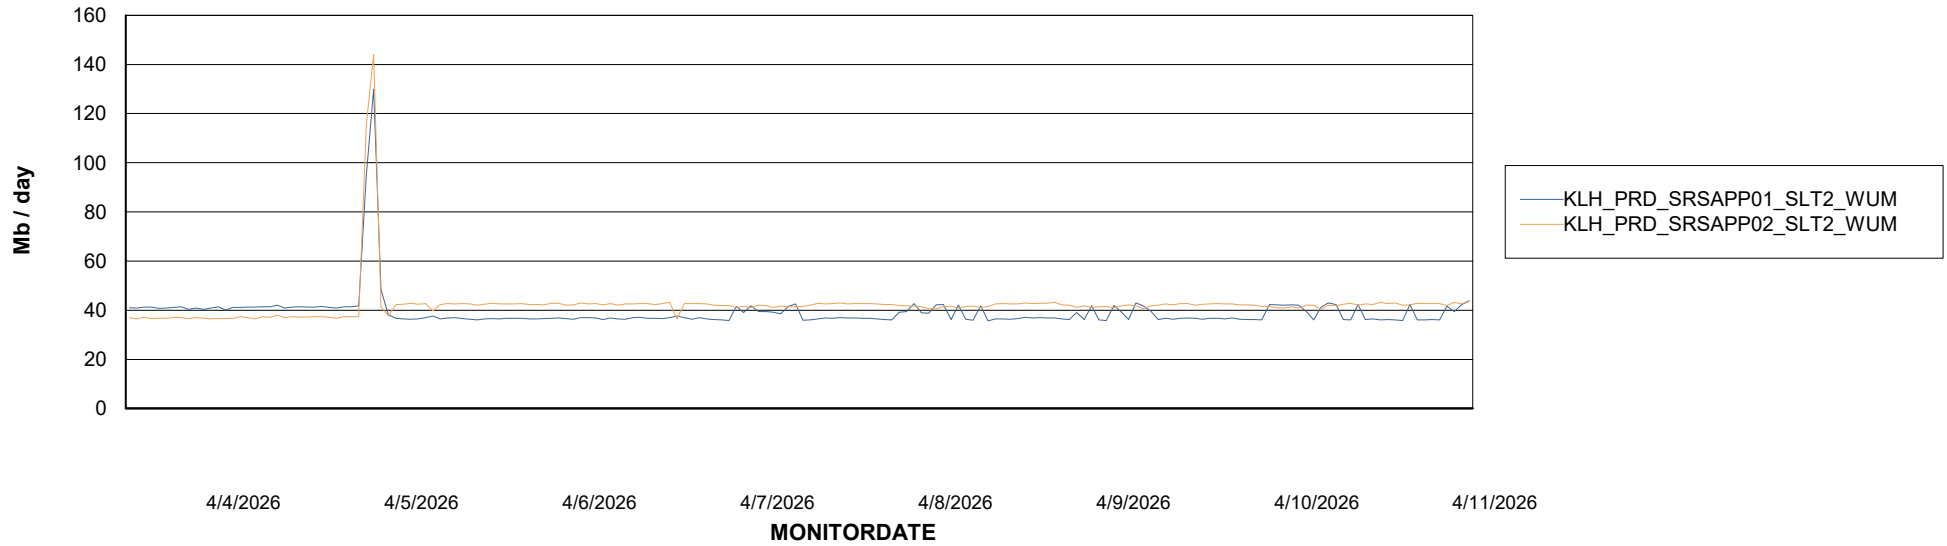

ABSSolute Web Component Services

Avg memory used per ABS Web component