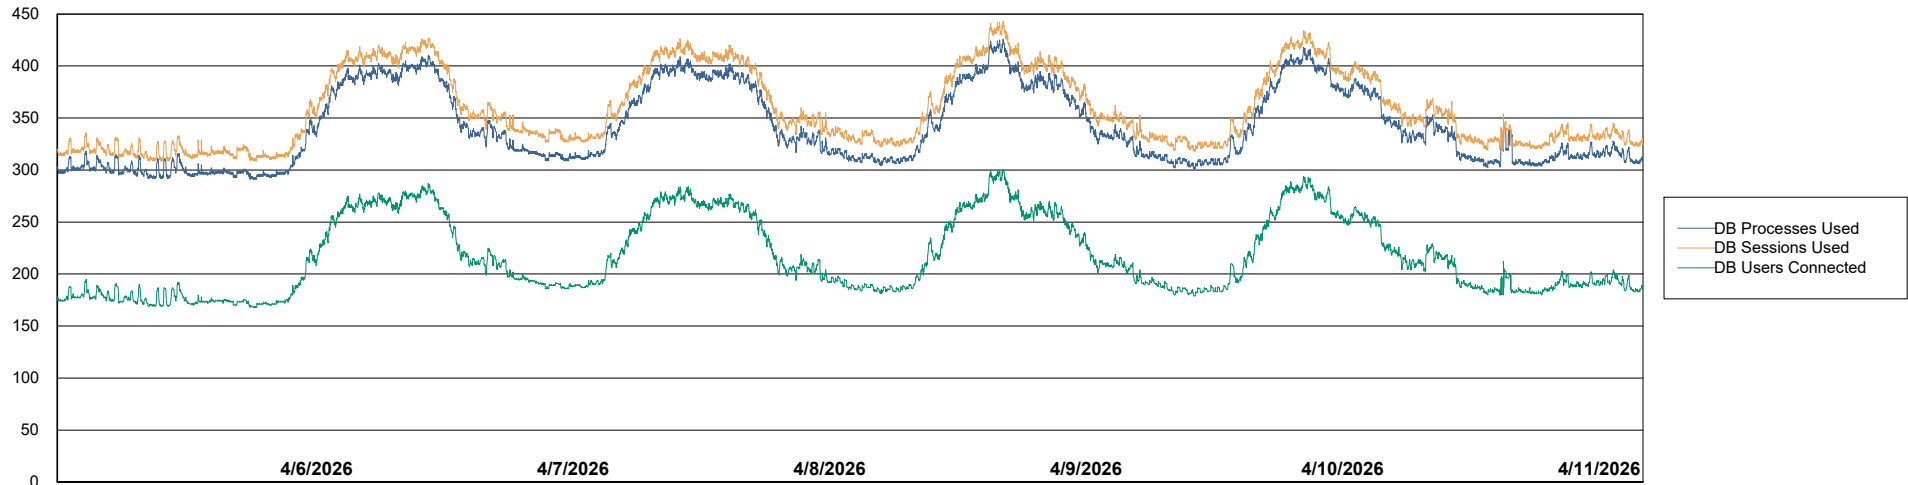

Weekly SLA Customer Report

Customer KLH_Production (24/7)
Database ID 139

Database Performance KLH_PRD_SRSBIDB02_ABS1

Weekly SLA Customer Report

Customer KLH_Production (24/7)
Database ID 139

Database Performance KLH_PRD_SRSD01_ABS1