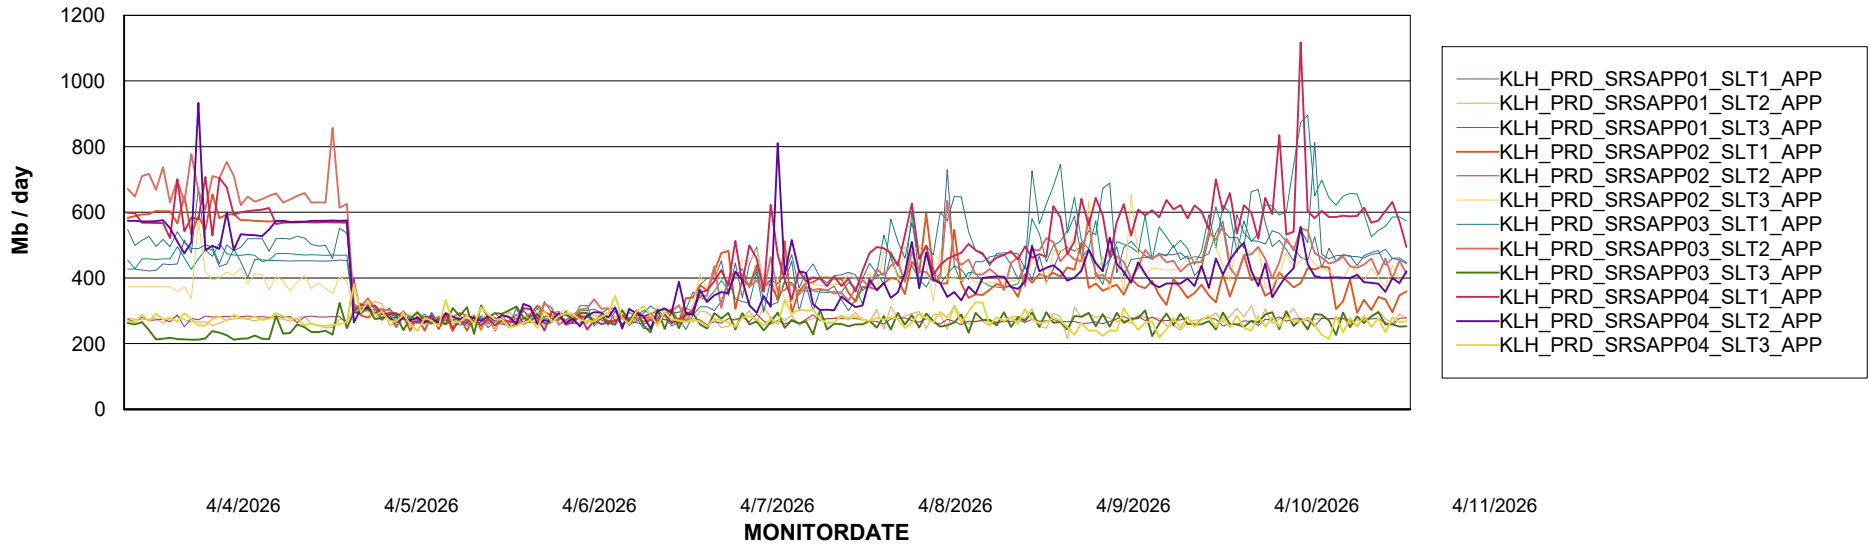

ABSSolute Application Server Services

Avg memory used per ABS Server Service