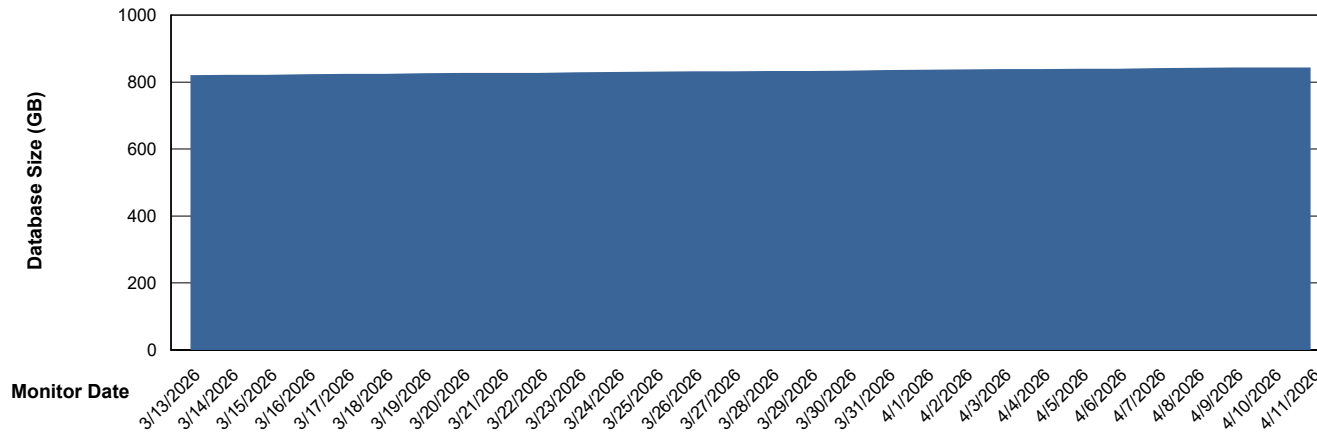

Customer KLH_Production (24/7)
Database ID 139

DATABASE SIZE KLH_PRD_SRSBIDB02_ABS1

Database growth over last month

DATABASE SIZE KLH_PRD_SRSDB01_ABS1

Database growth over last month

Weekly SLA Customer Report