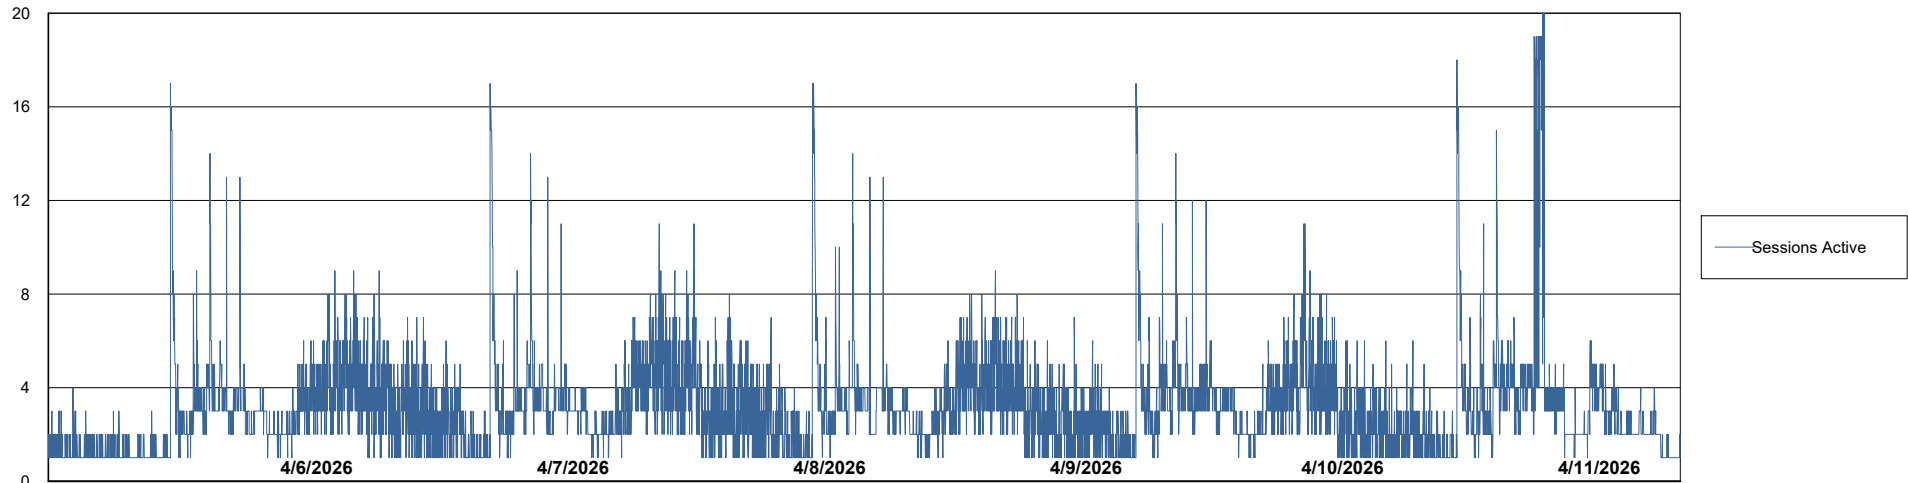

Weekly SLA Customer Report

Customer KLH_Production (24/7)
Database ID 139

Database Performance KLH_PRD_SRSBIDB02_ABS1

Weekly SLA Customer Report

Customer KLH_Production (24/7)
Database ID 139

Database Performance KLH_PRD_SRSD01_ABS1