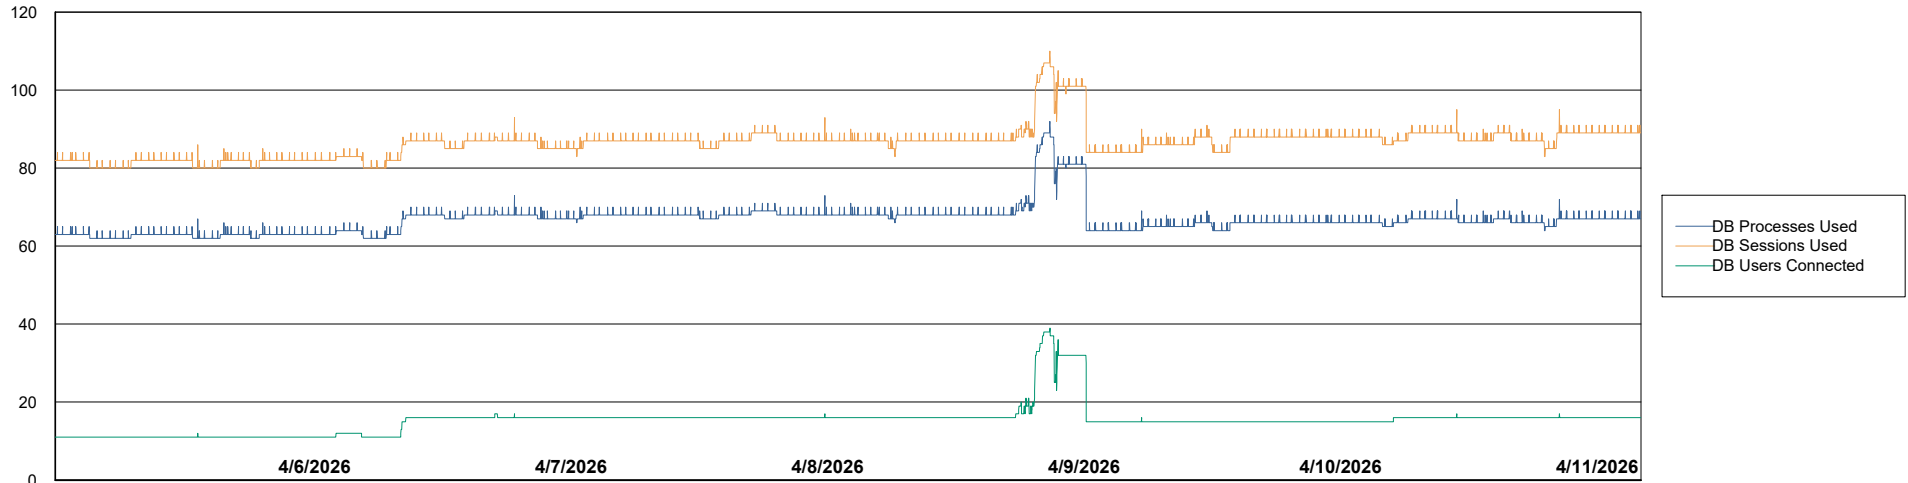

Database Performance KLA_TST_KLAHQORA06_DB_ABST