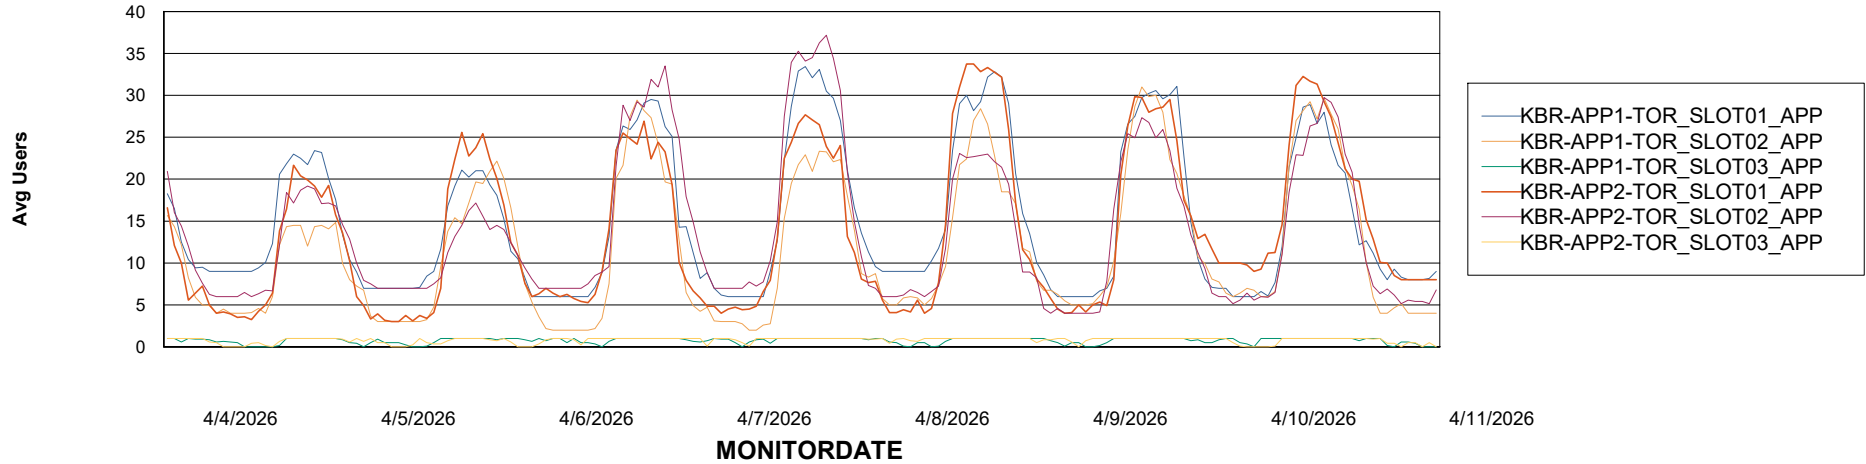

Avg users per day per ABS server