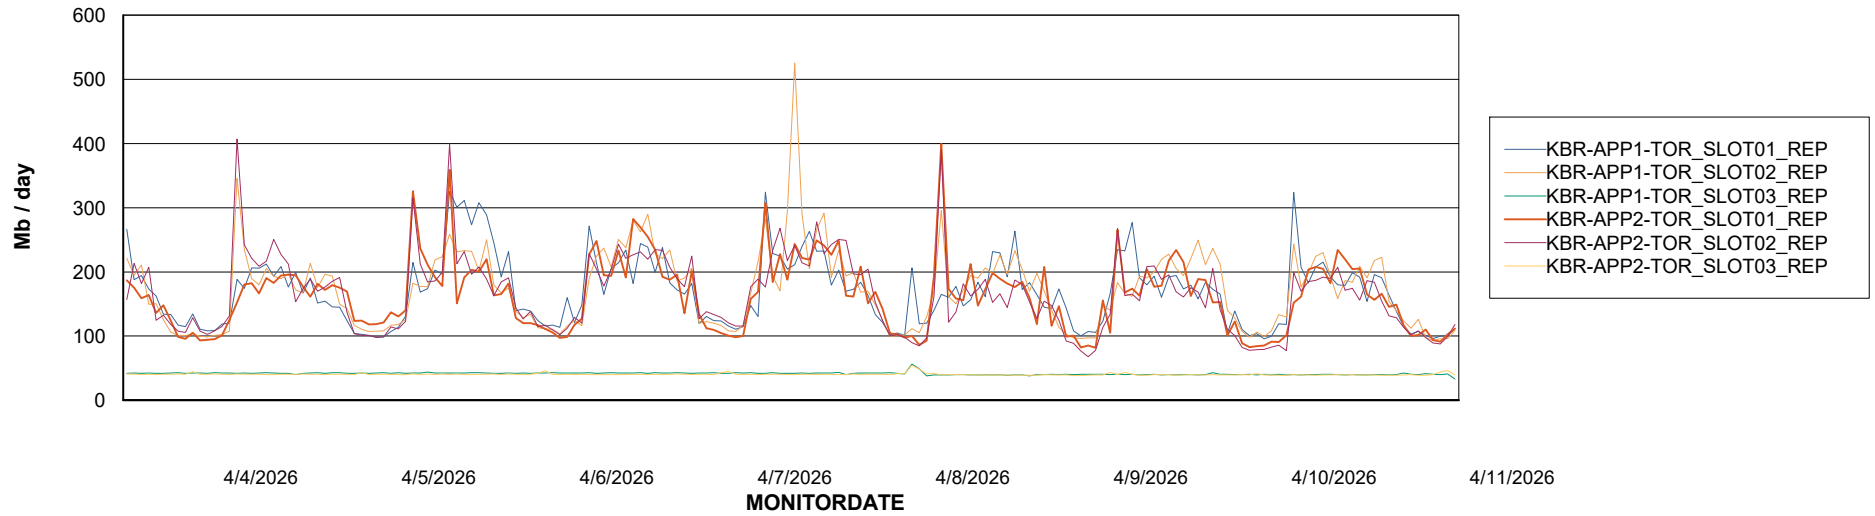

ABSSolute Application ReportServer Services

Avg memory used per ReportServer Service