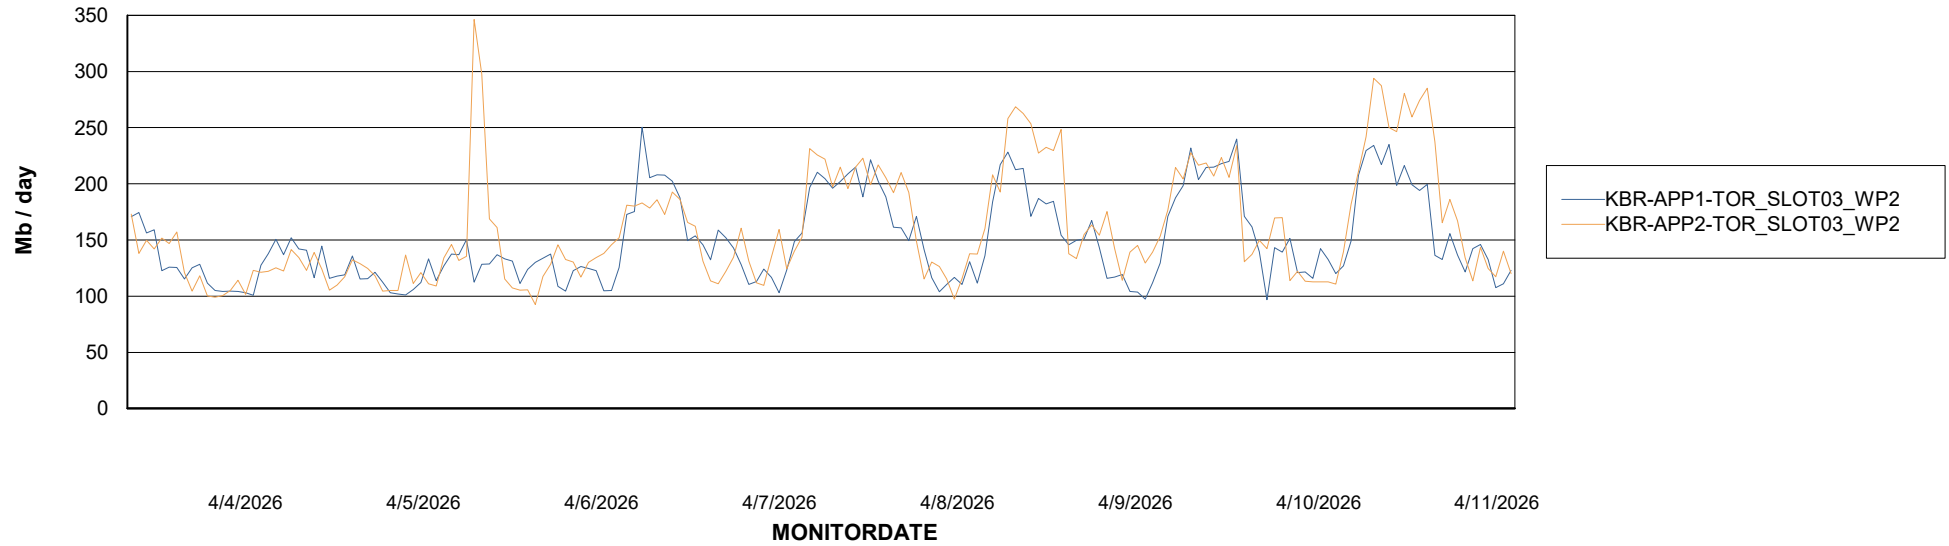

ABSSolute Web Component Services

Avg memory used per ABS Web component