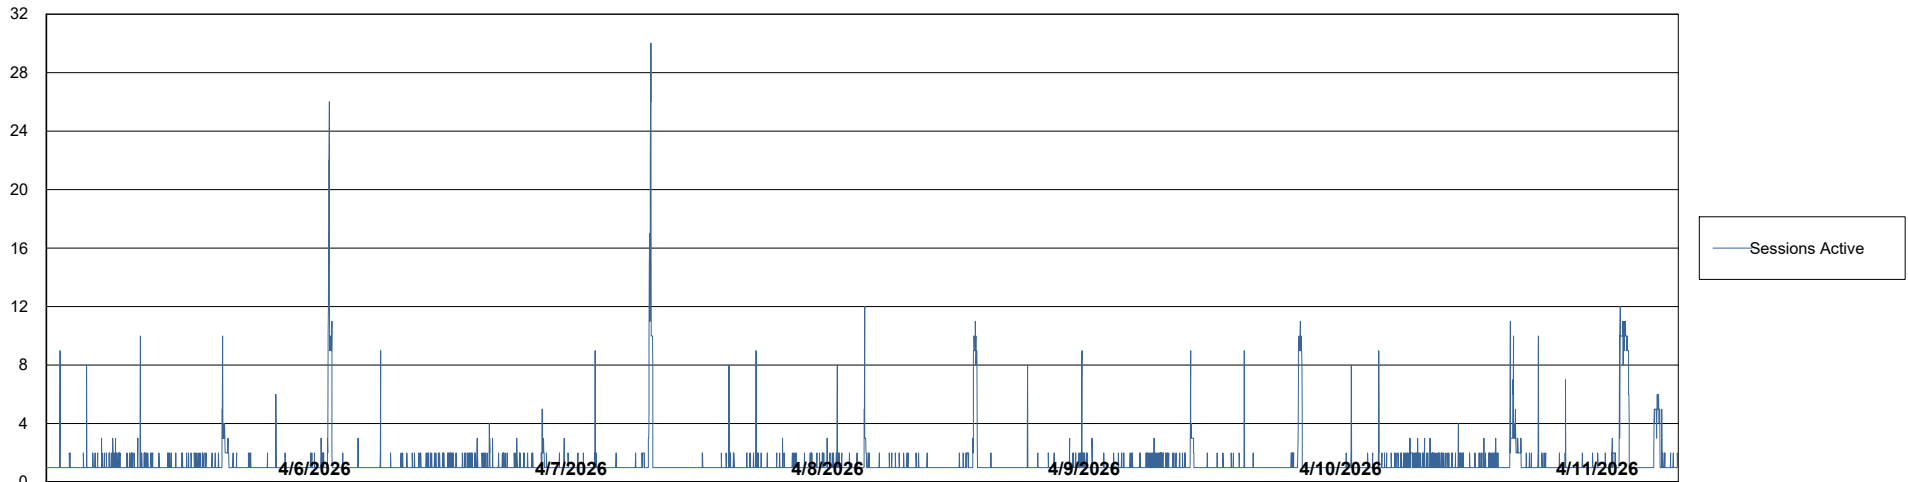

Database Performance KBR-DBS1-TOR_PROD_ABS1