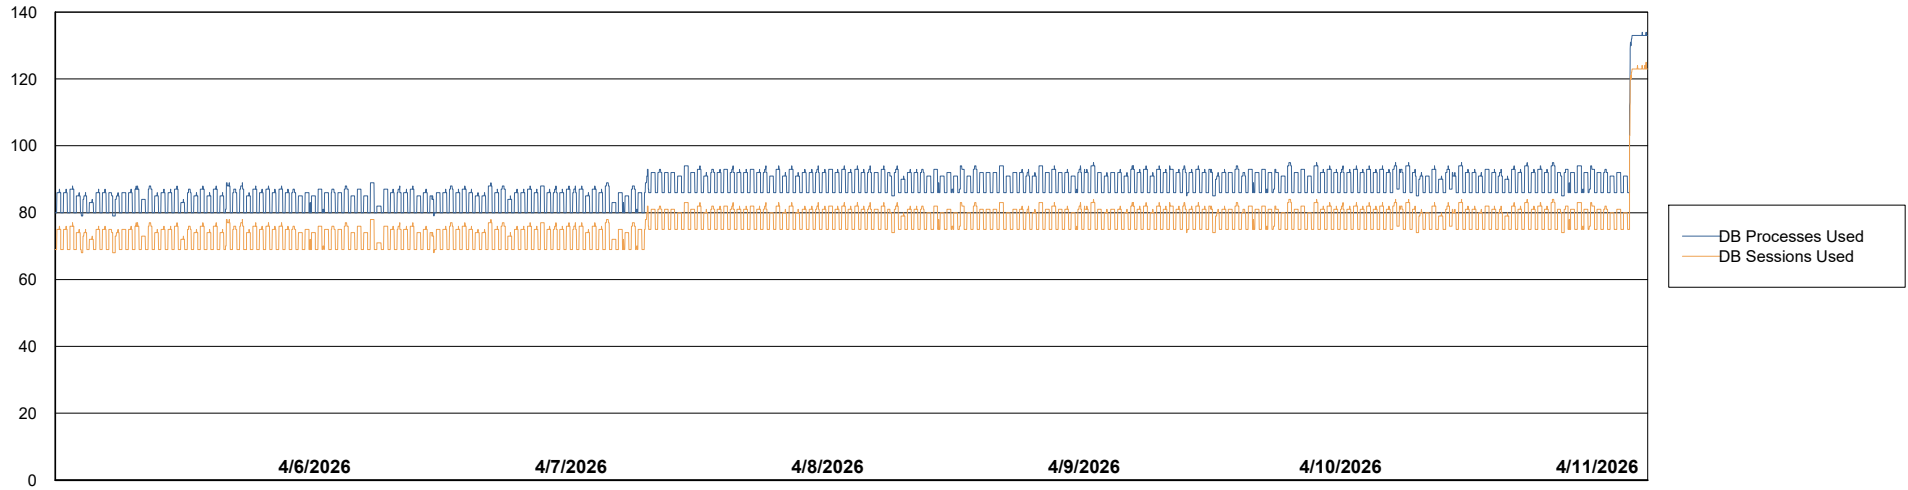

Database Performance KBR-DBS2-TOR_PROD_HSBABS1

DB Processes Max 1,000
DB Processes Max 4
DB Processes Max 0