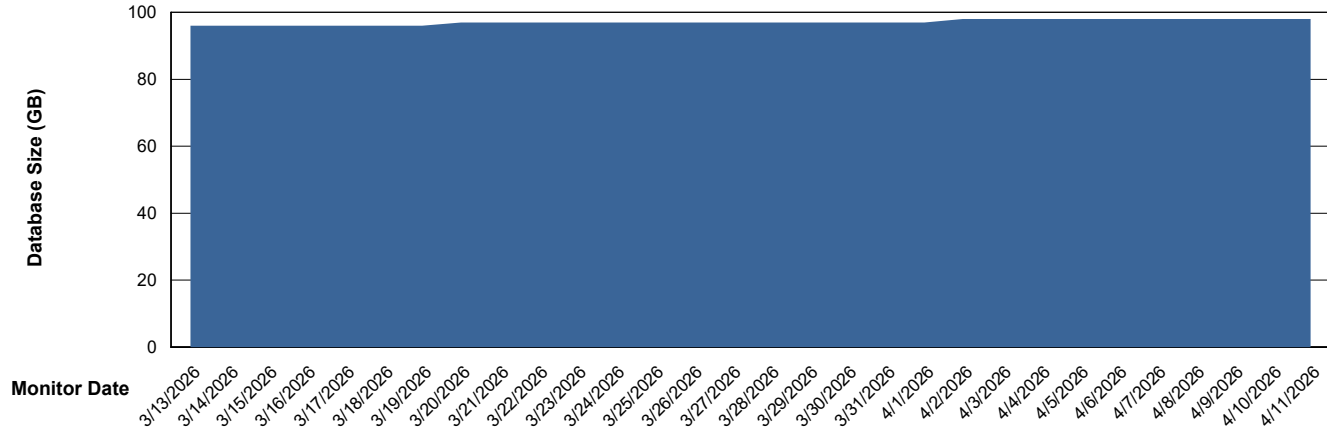

DATABASE SIZE KBR-BI-TOR_PROD_ABS1

Database growth over last month