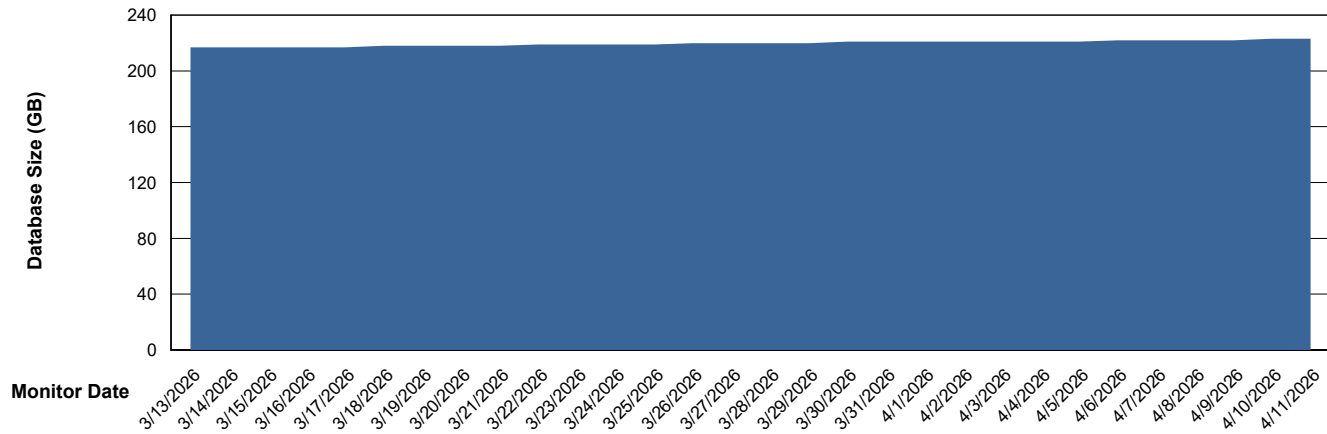

DATABASE SIZE KBR-DBS1-TOR_PROD_ABS1

Database growth over last month