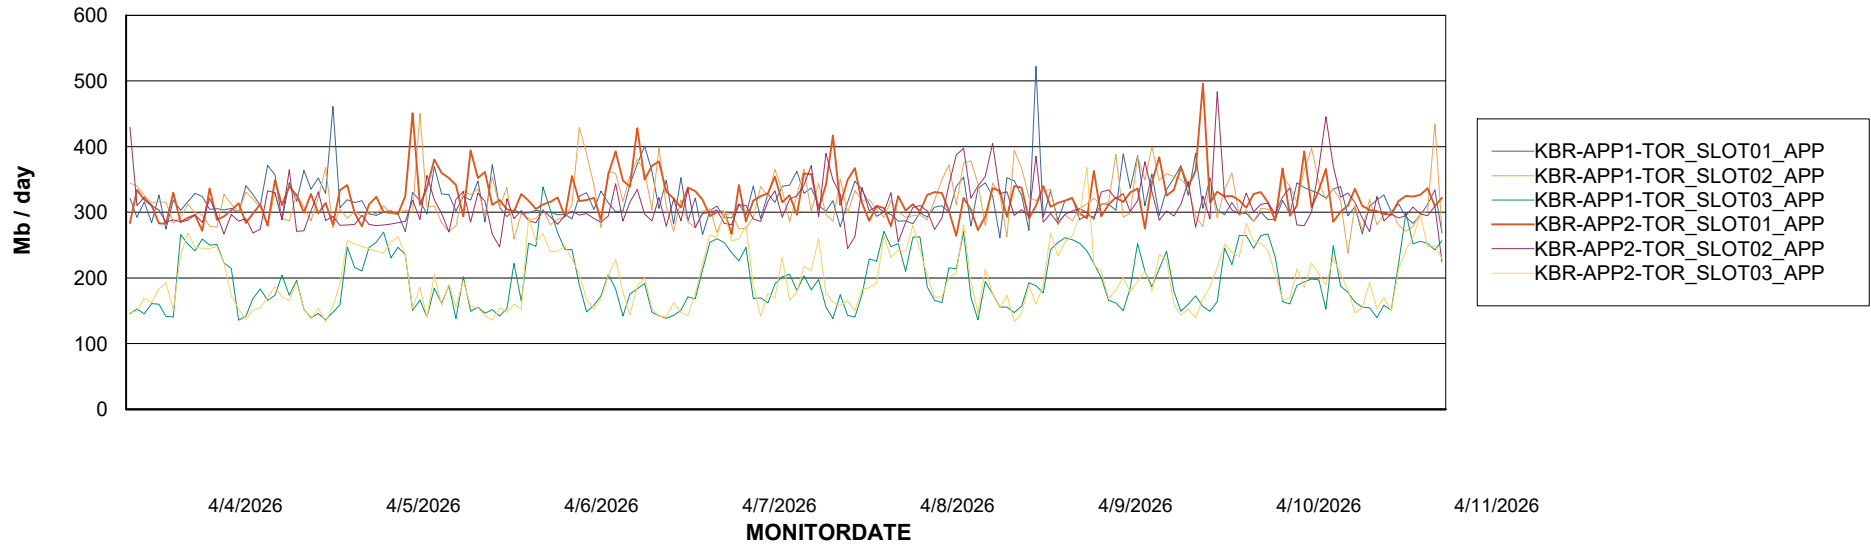

ABSSolute Application Server Services

Avg memory used per ABS Server Service