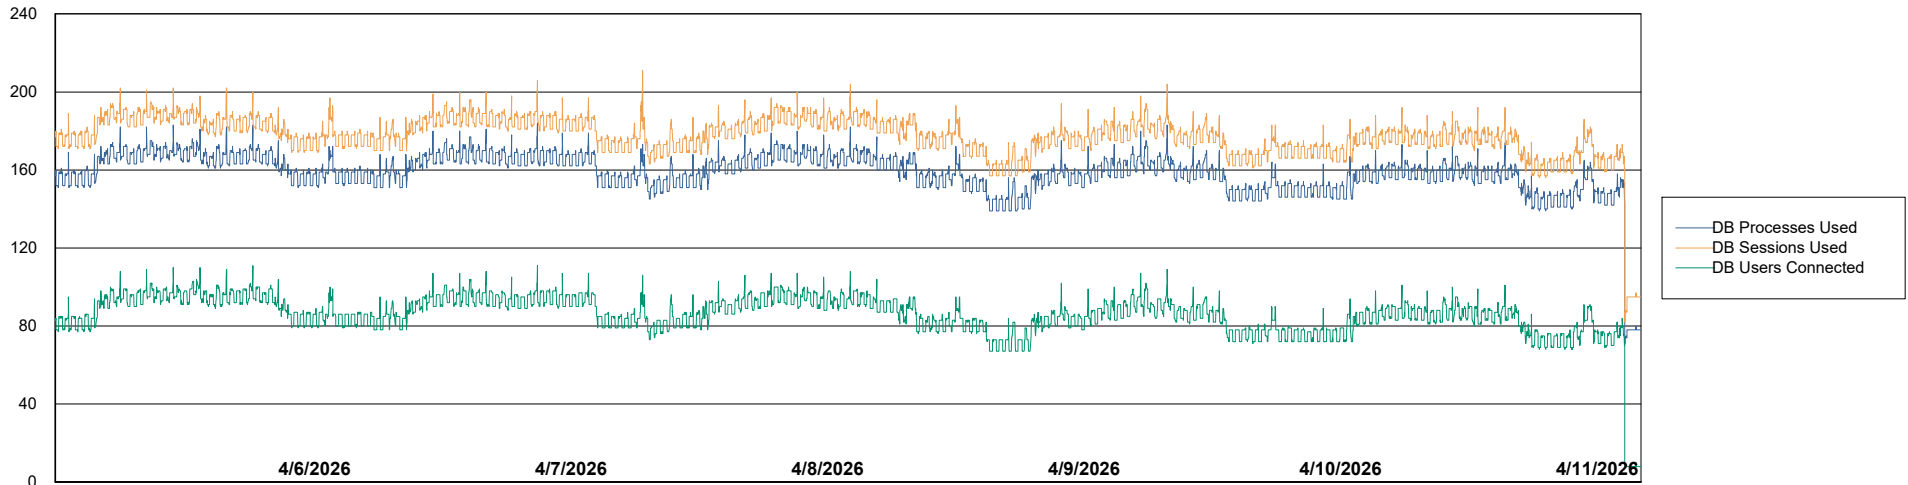

Database Performance KBR-DBS1-TOR_PROD_ABS1