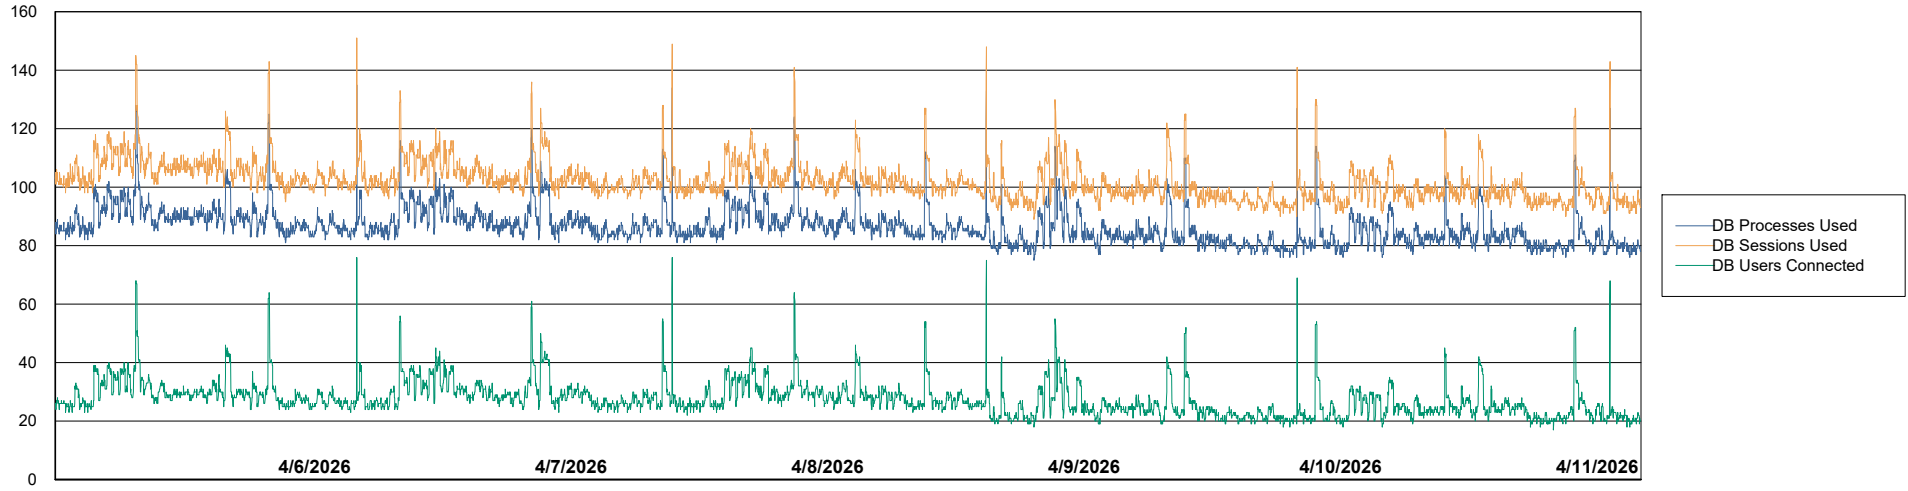

Database Performance KBR-BI-TOR_PROD_ABS1