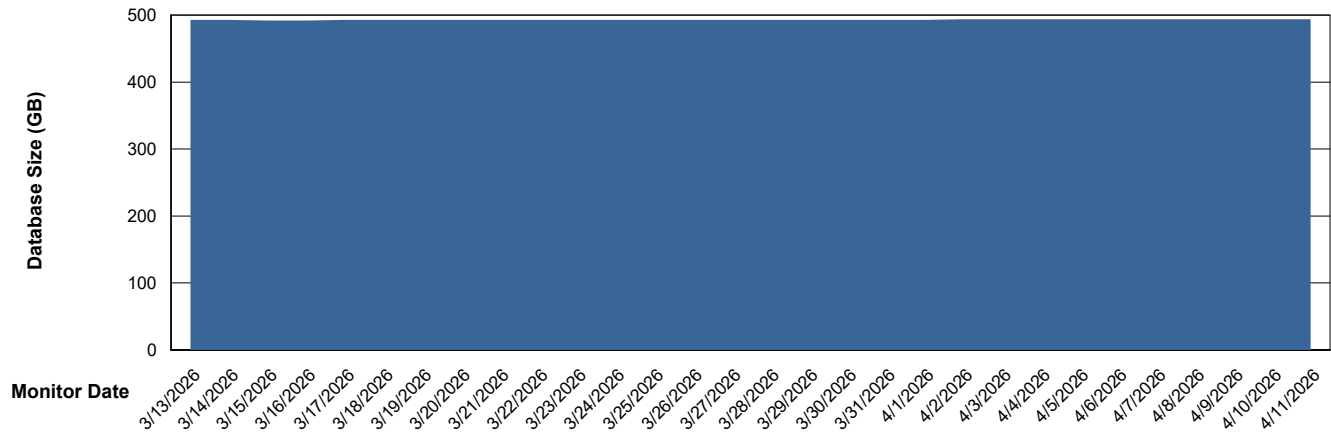

Weekly SLA Customer Report

Customer JSG_Production (24/7)
Database ID 102

Database Performance JSG_PRD_RIKER_DB_HSBABS1

Weekly SLA Customer Report

Customer JSG_Production (24/7)
Database ID 102

DATABASE SIZE Future JSG_PRD_HVL-VS-ABSOBI_DB_ABS1

Database growth over last month

DATABASE SIZE JSG_PRD_BASHIR_DB_ABS1

Database growth over last month

Weekly SLA Customer Report

Customer JSG_Production (24/7)
Database ID 102

DATABASE SIZE JSG_PRD_RIKER_DB_HSBABS1