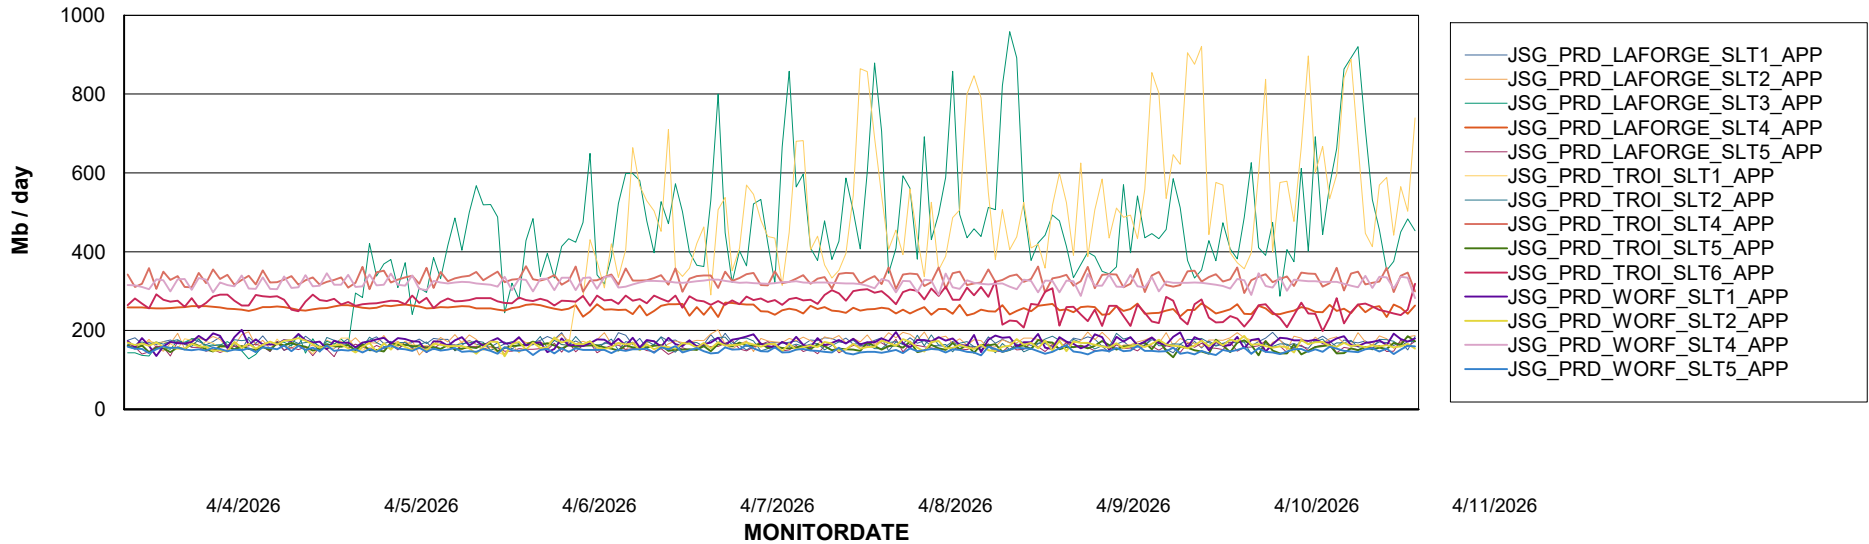

ABSSolute Application Server Services

Avg memory used per ABS Server Service