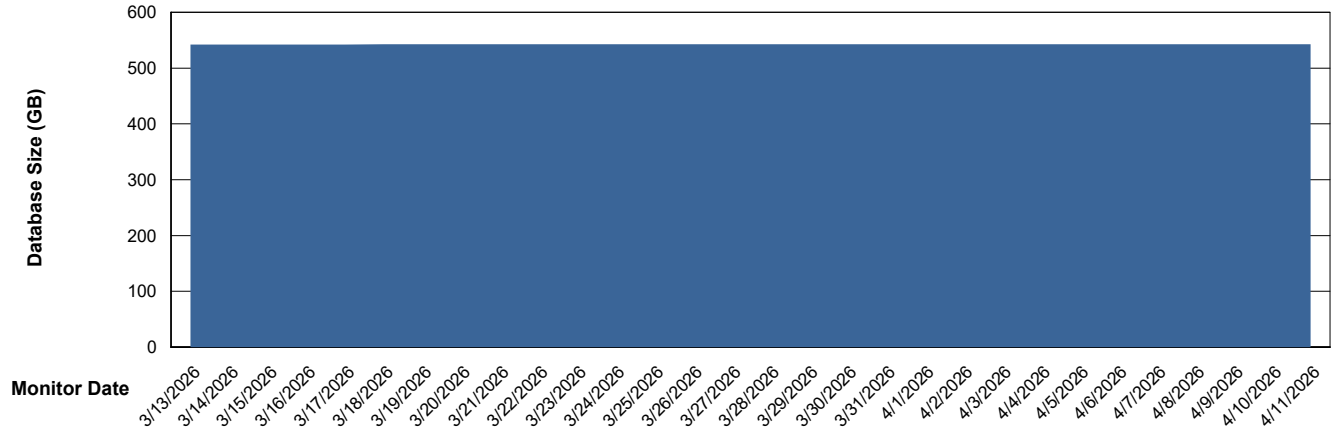

Weekly SLA Customer Report

Customer JSG_Production (24/7)
Database ID 102

Database Performance JSG_PRD_RIKER_DB_HSBABS1

Weekly SLA Customer Report

Customer JSG_Production (24/7)
Database ID 102

DATABASE SIZE Future JSG_PRD_HVL-VS-ABSOBI_DB_ABS1

Database growth over last month

DATABASE SIZE JSG_PRD_BASHIR_DB_ABS1

Database growth over last month

Weekly SLA Customer Report

Customer JSG_Production (24/7)
Database ID 102

DATABASE SIZE JSG_PRD_RIKER_DB_HSBABS1