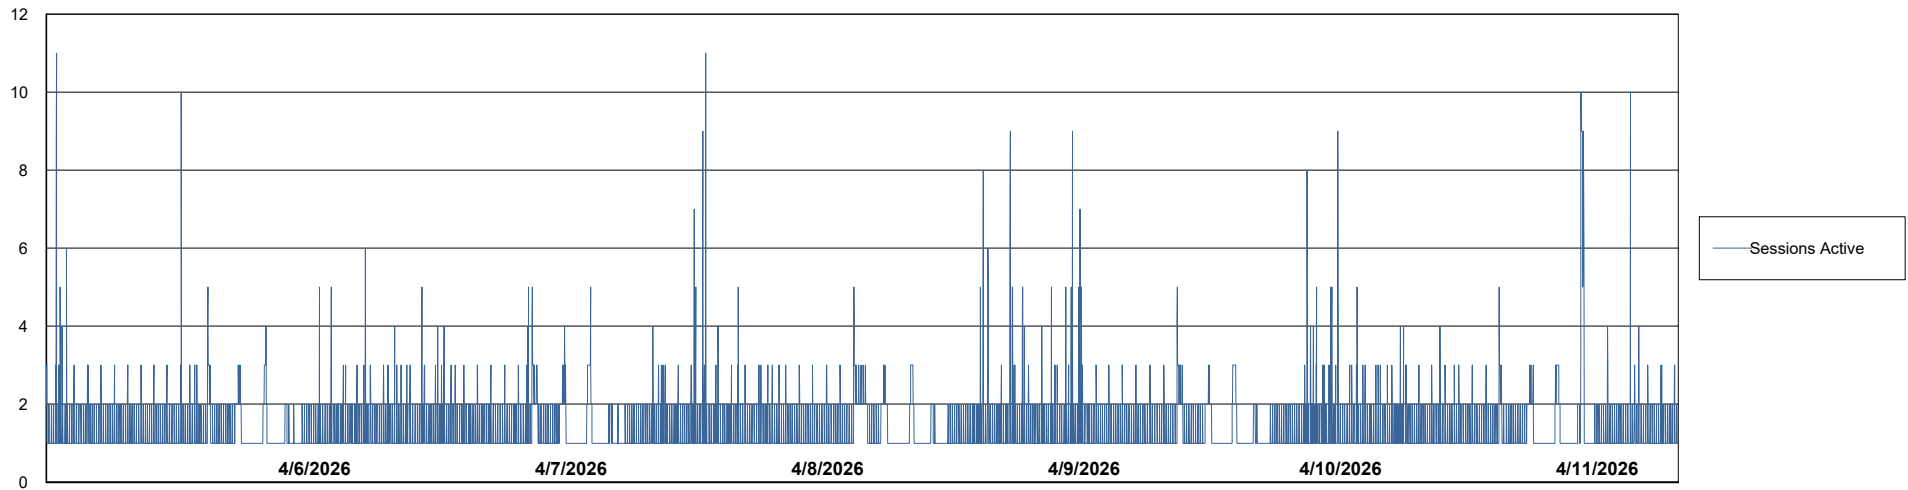

Database Performance JSG_PRD_BASHIR_DB_ABS1