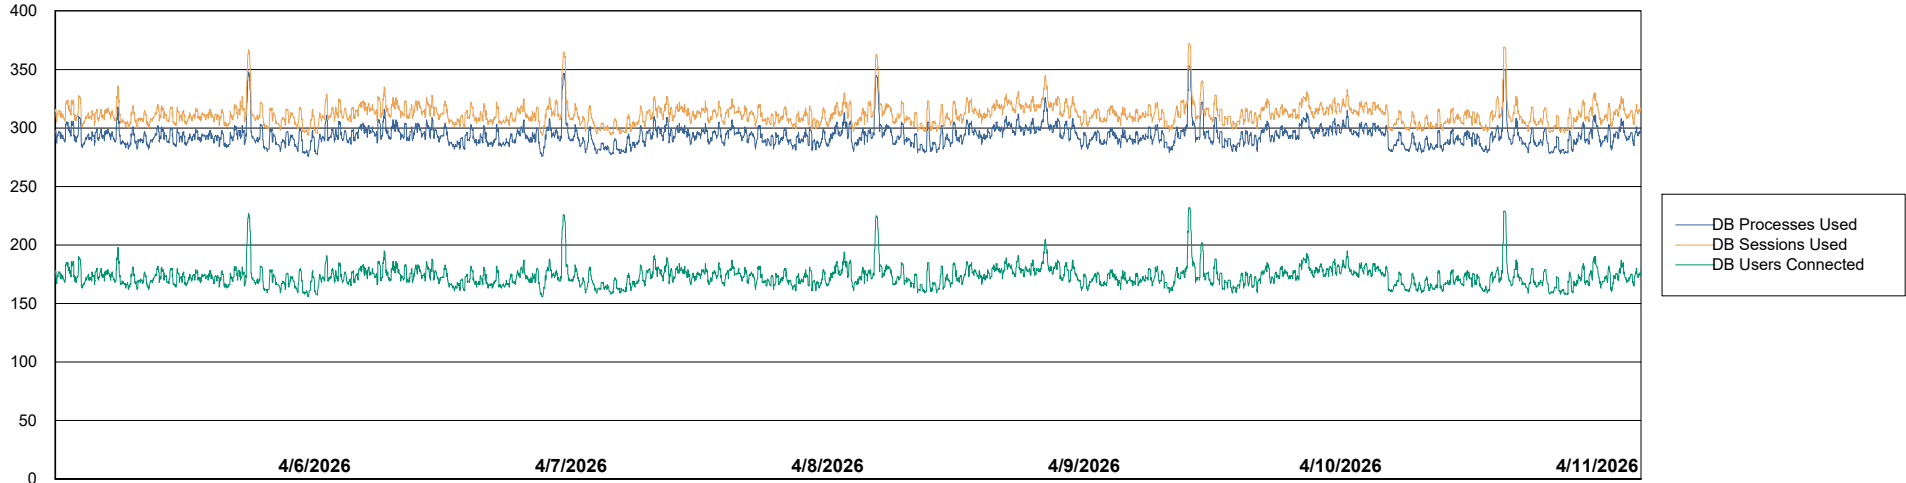

Database Performance JSG_PRD_RIKER_DB_HSBABS1