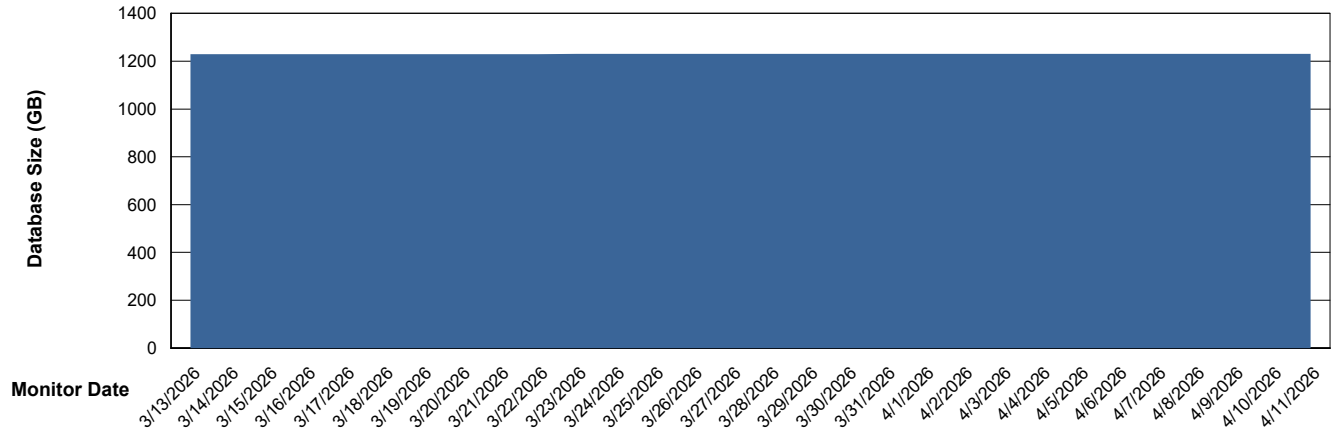

Weekly SLA Customer Report

Customer JSG_Production (24/7)
Database ID 102

Database Performance JSG_PRD_RIKER_DB_HSBABS1

Weekly SLA Customer Report

Customer JSG_Production (24/7)
Database ID 102

DATABASE SIZE Future JSG_PRD_HVL-VS-ABSOBI_DB_ABS1

Database growth over last month

DATABASE SIZE JSG_PRD_BASHIR_DB_ABS1

Database growth over last month

Weekly SLA Customer Report

Customer JSG_Production (24/7)
Database ID 102

DATABASE SIZE JSG_PRD_RIKER_DB_HSBABS1

Database growth over last month

Weekly SLA Customer Report

Customer JSG_Production (24/7)
 Database ID 102

Database Tablespace Future JSG_PRD_HVL-VS-ABSOBI_DB_ABS1

Date	Tablespace Name	MaxFilesize (Gb)	Usedsize (Gb)	Percentage free
4/11/2026	ABSDATA	384	264	31
	INDX	352	276	22
4/10/2026	ABSDATA	384	264	31
	INDX	352	276	22
4/9/2026	ABSDATA	384	264	31
	INDX	352	276	22
4/8/2026	ABSDATA	384	264	31
	INDX	352	276	22
4/7/2026	ABSDATA	384	264	31
	INDX	352	276	22
4/6/2026	ABSDATA	384	264	31
	INDX	352	276	22
4/5/2026	ABSDATA	384	264	31
	INDX	352	276	22