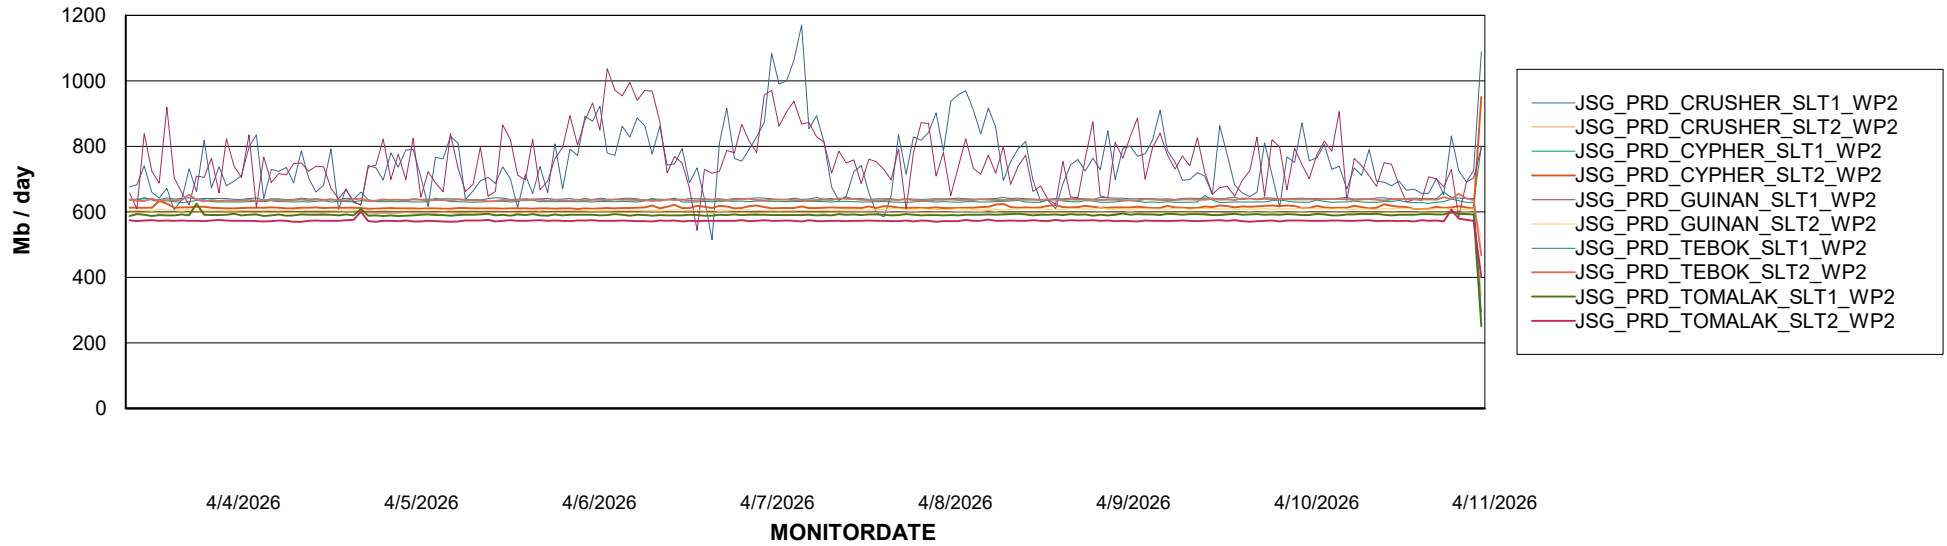

ABSSolute Web Component Services

Avg memory used per ABS Web component