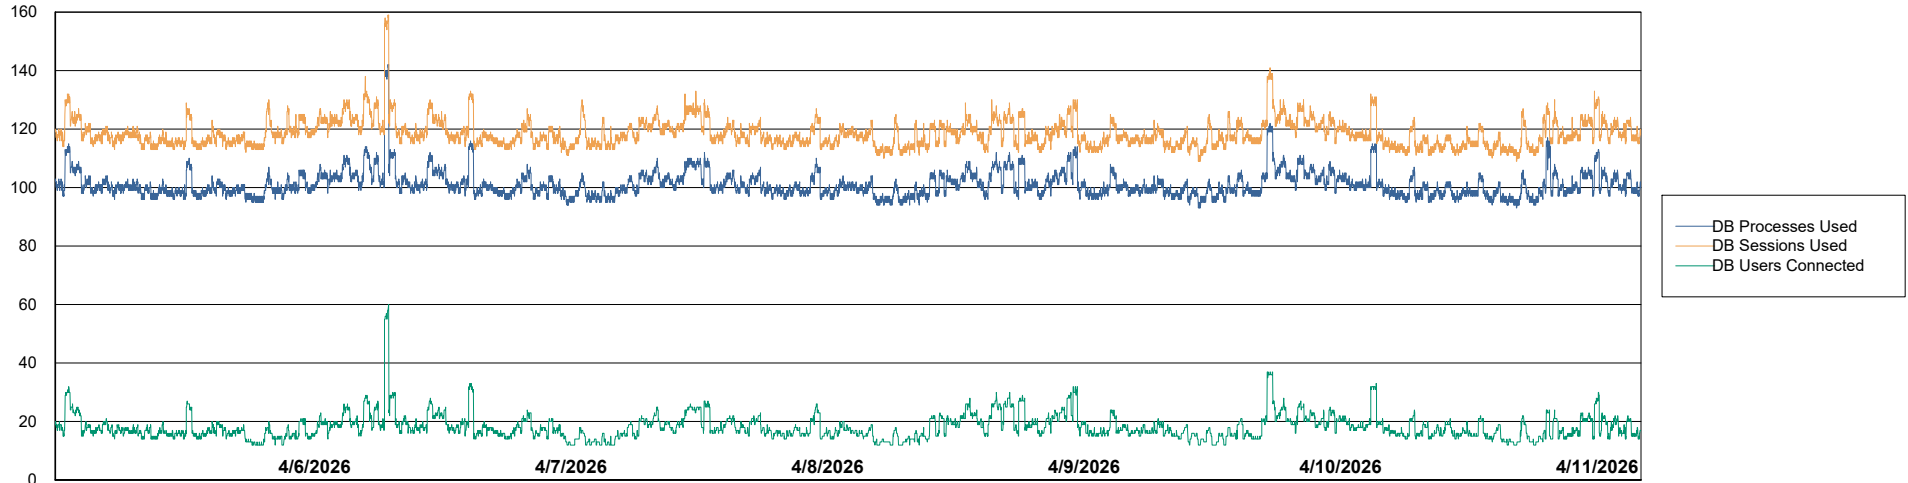

Database Performance JSG_PRD_BASHIR_DB_ABS1