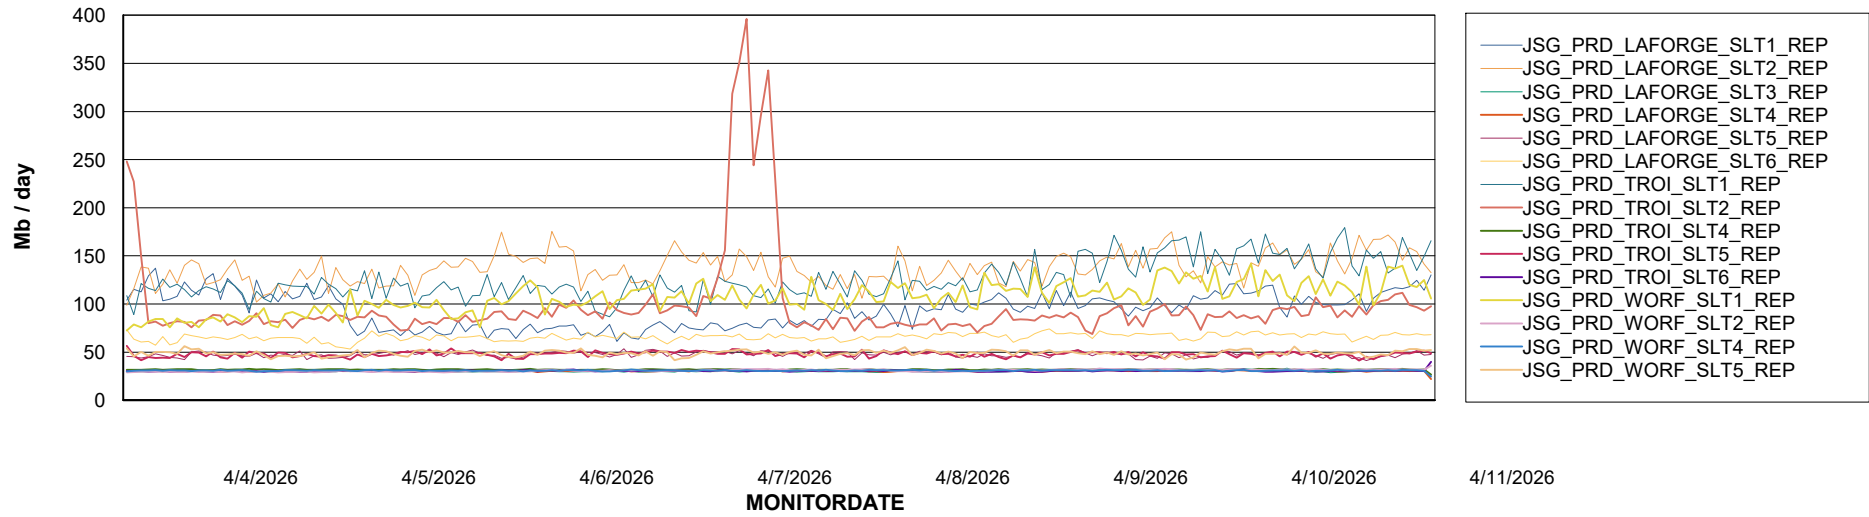

ABSSolute Application ReportServer Services

Avg memory used per ReportServer Service