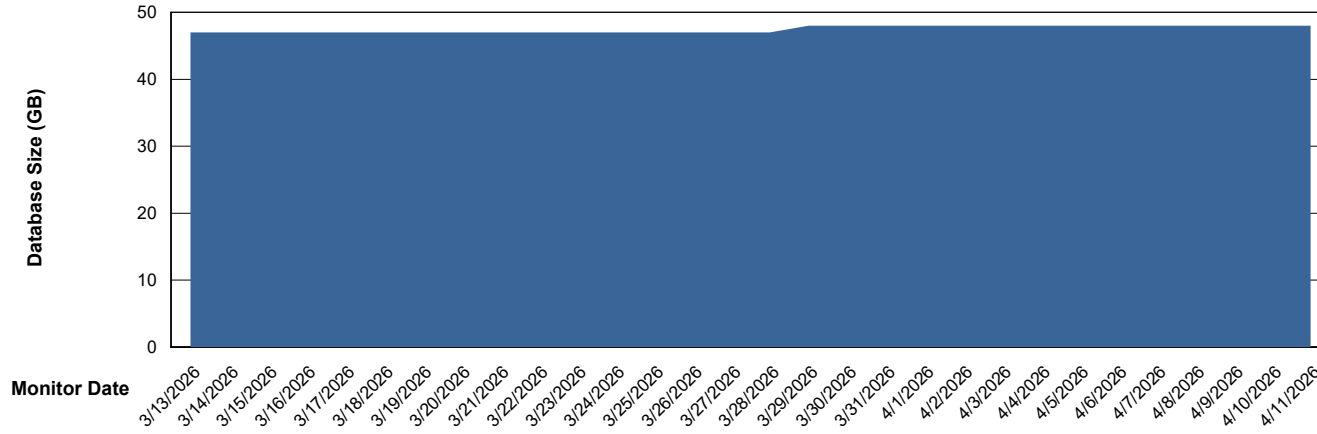

DATABASE SIZE HUE_PRD_S-ORABI2024_ABS1

Database growth over last month