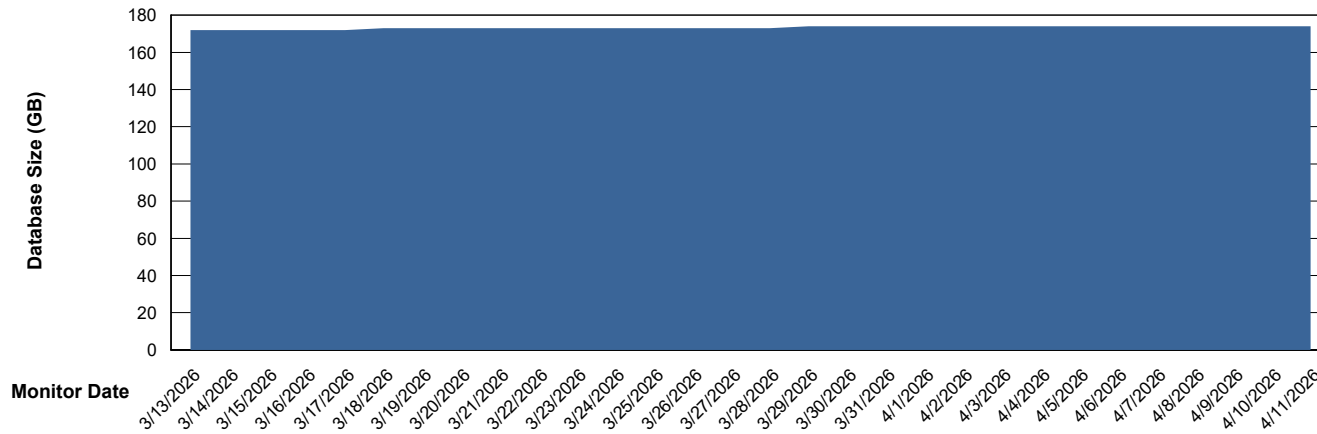

# Weekly SLA Customer Report

Customer HUE\_Production  
Database ID 154

DATABASE SIZE HUE\_PRD\_S-ORABI2024\_ABS1

### Database growth over last month