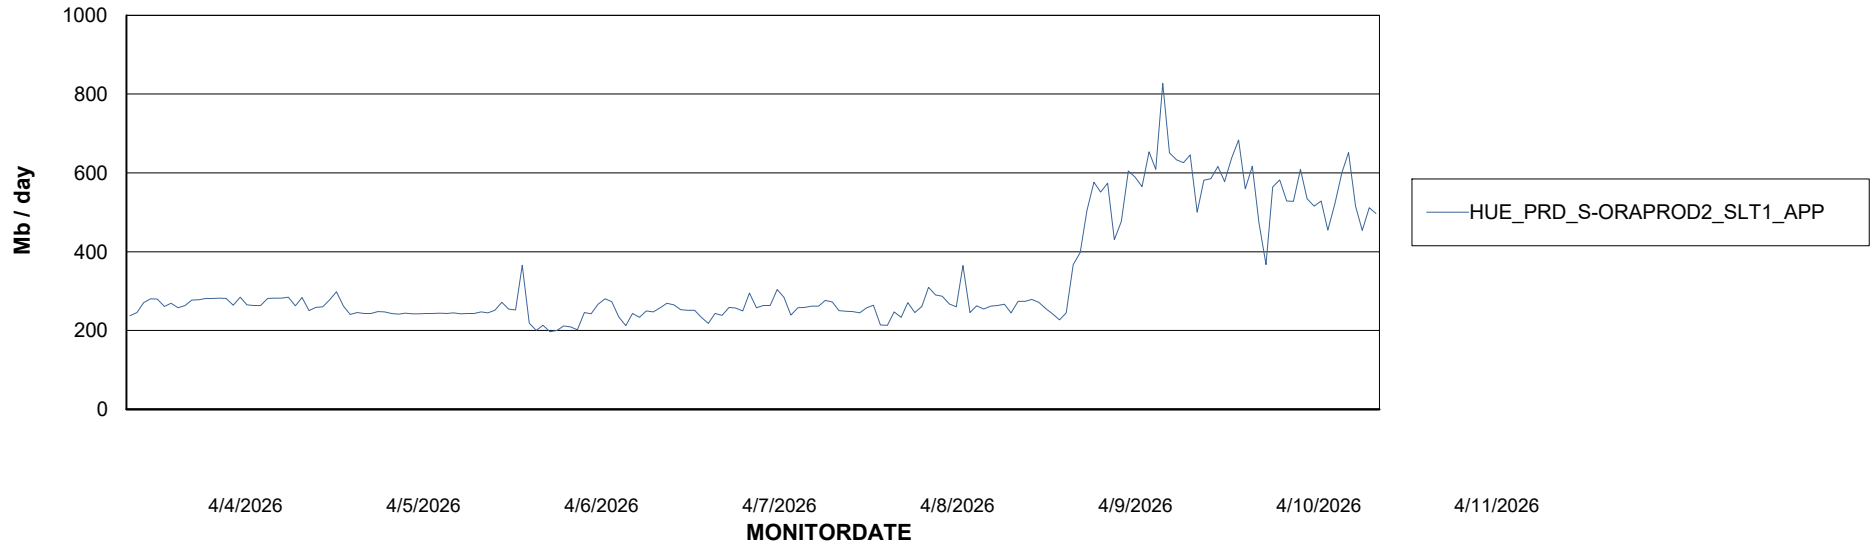

ABSSolute Application Server Services

Avg memory used per ABS Server Service