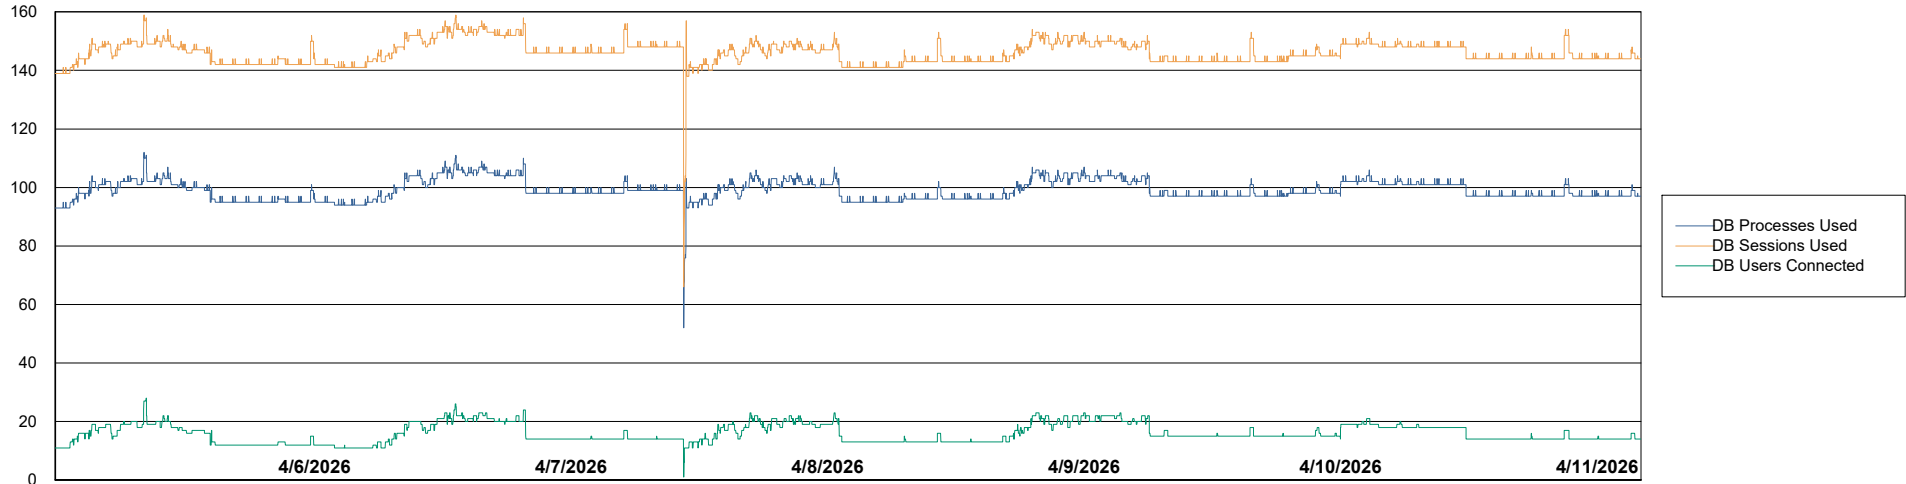

Database Performance HUE_PRD_S-ORAPROD2_ABS1