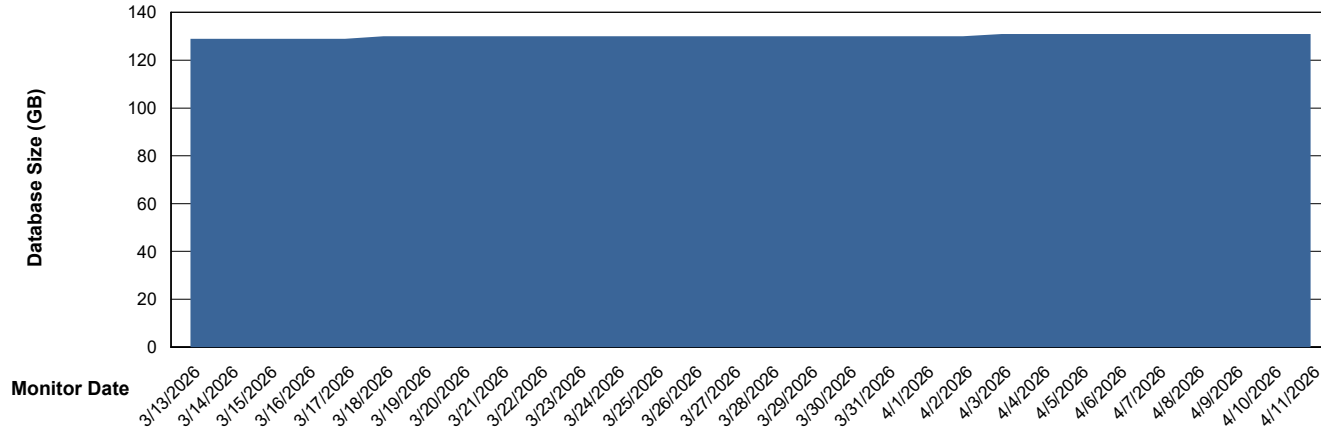

Weekly SLA Customer Report

Customer GLG_Production
Database ID 221

Database Performance GLG_PRD_GLGSSABSAIO01_HSBABS1

DB Processes Max 1,000

Weekly SLA Customer Report

Customer GLG_Production
Database ID 221

DATABASE SIZE GLG_PRD_GLGSPABSAIO01_ABS1

Database growth over last month

DATABASE SIZE GLG_PRD_GLGSPABSBI2_ABS1

Database growth over last month

Weekly SLA Customer Report

Customer GLG_Production
 Database ID 221