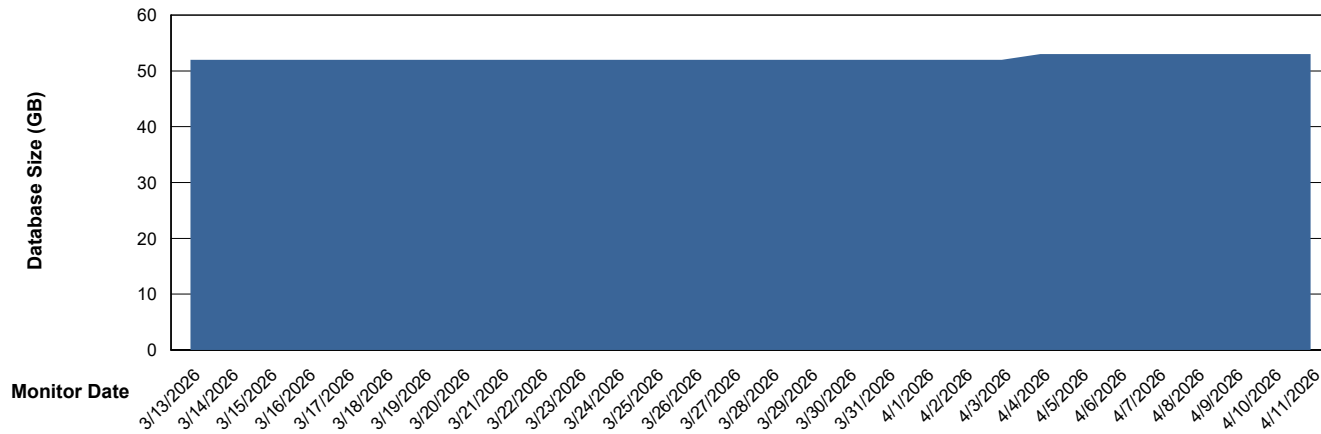

Weekly SLA Customer Report

Customer GLG_Production
Database ID 221

Database Performance GLG_PRD_GLGSSABSAIO01_HSBABS1

DB Processes Max 1,000

Weekly SLA Customer Report

Customer GLG_Production
Database ID 221

DATABASE SIZE GLG_PRD_GLGSPABSAIO01_ABS1

Database growth over last month

DATABASE SIZE GLG_PRD_GLGSPABSBI2_ABS1

Database growth over last month

Weekly SLA Customer Report

Customer GLG_Production
 Database ID 221