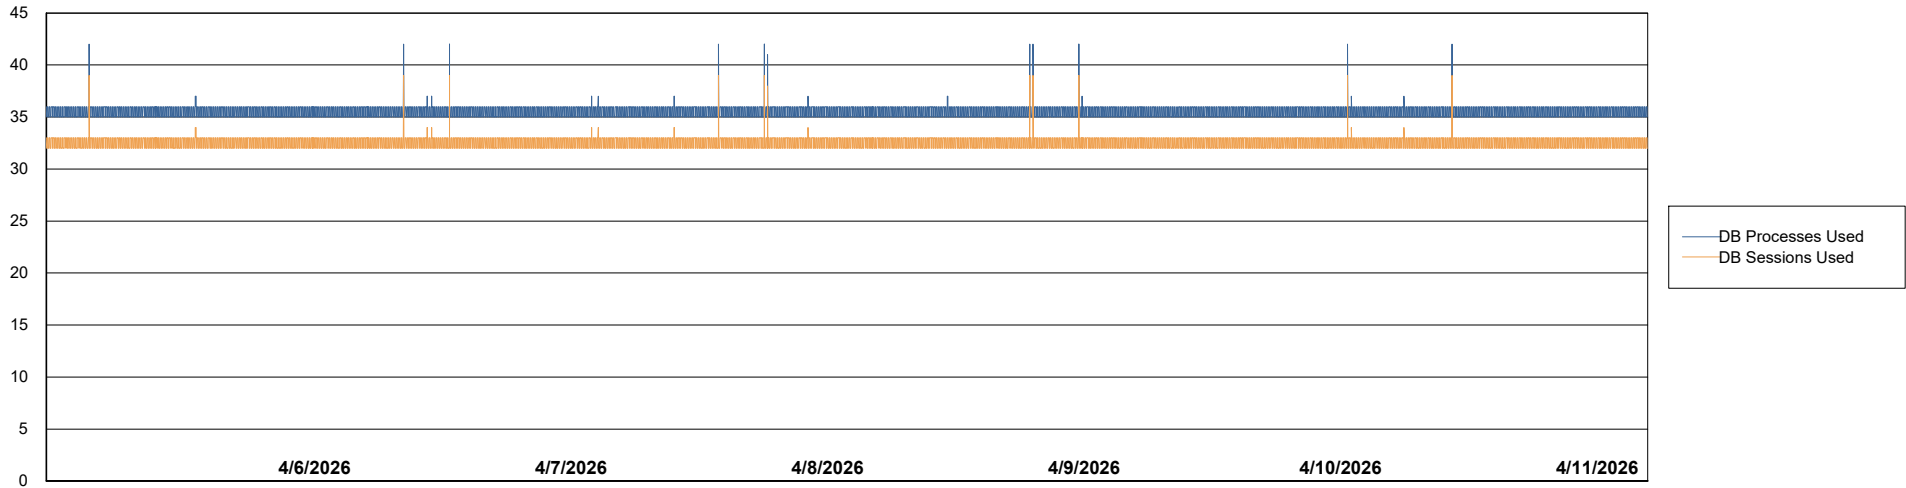

Weekly SLA Customer Report

Customer GLG_Production
Database ID 221

Database Performance GLG_PRD_GLGSPABSAIO01_ABS1

Weekly SLA Customer Report

Customer GLG_Production
Database ID 221

Database Performance GLG_PRD_GLGSPABSBI2_ABS1

Weekly SLA Customer Report

Customer GLG_Production
Database ID 221

Database Performance GLG_PRD_GLGSSABSAIO01_HSBABS1

DB Processes Max 1,000

Weekly SLA Customer Report

Customer GLG_Production
Database ID 221