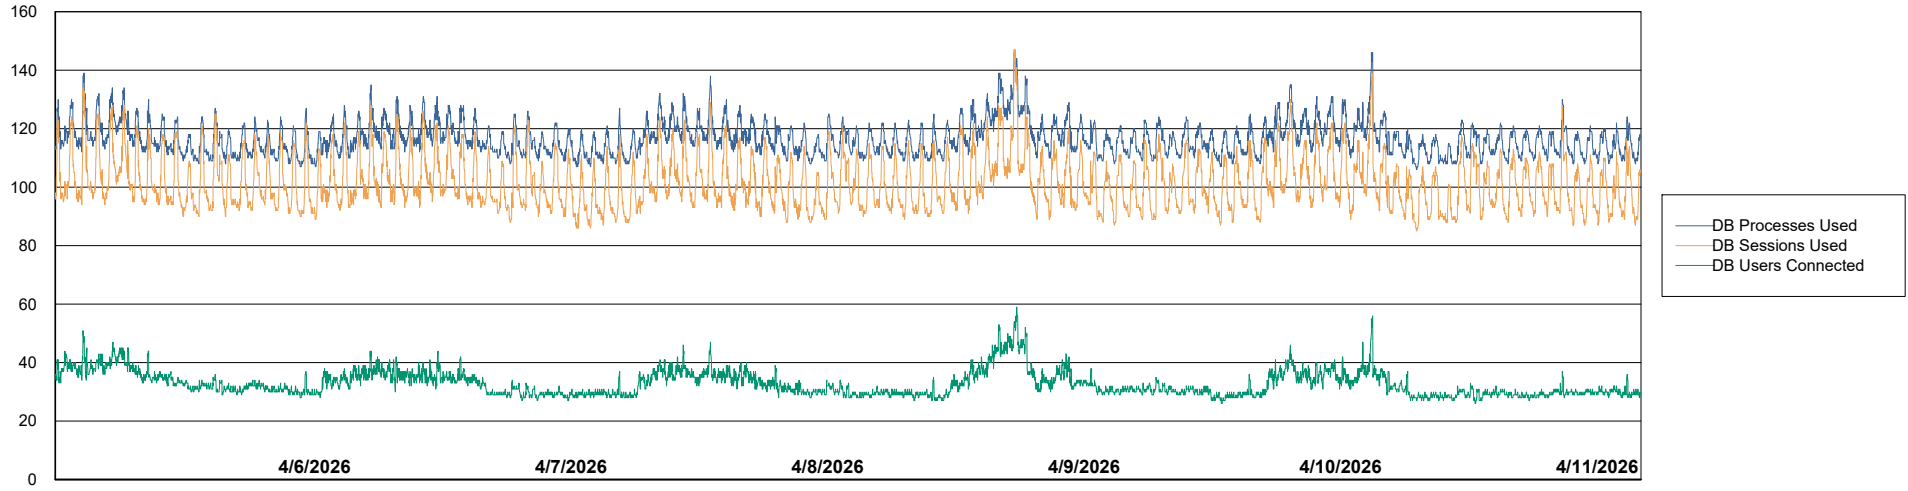

Weekly SLA Customer Report

Customer EUT_Production
Database ID 114

Database Performance EUT_EUP_PRD_URVINA22T_DB_ABS1

Weekly SLA Customer Report

Customer EUT_Production
Database ID 114

Database Performance EUT_URM_PRD_URVINA26_DB_ABS1