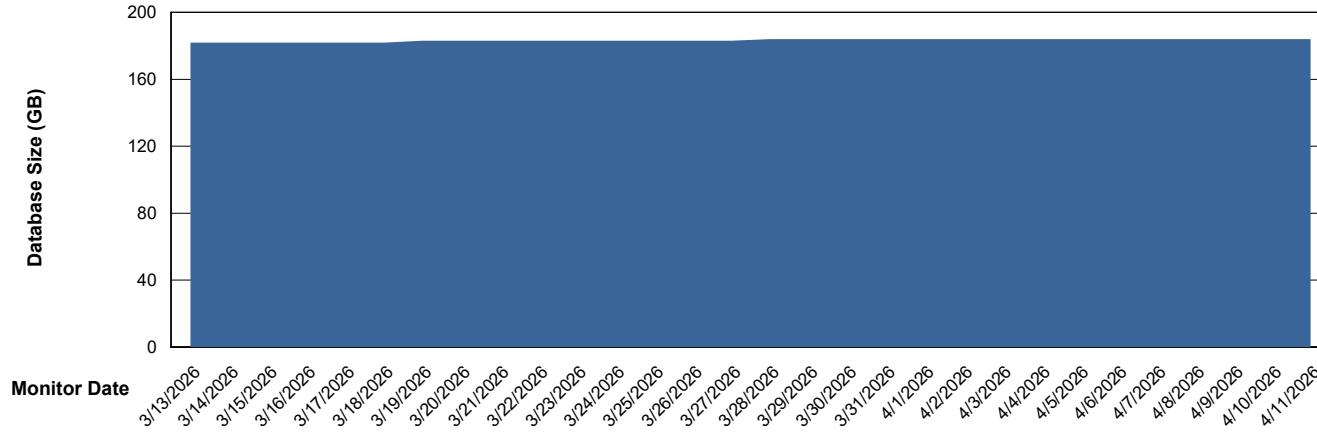

Weekly SLA Customer Report

Customer EUT_Production
Database ID 114

Database Performance EUT_EUP_PRD_URVINA22T_DB_ABS1

Weekly SLA Customer Report

Customer EUT_Production
Database ID 114

Database Performance EUT_URM_PRD_URVINA26_DB_ABS1

Weekly SLA Customer Report

Customer EUT_Production
Database ID 114

DATABASE SIZE EUT_EUP_PRD_URVINA22T_DB_ABS1

Database growth over last month

DATABASE SIZE EUT_URM_PRD_URVINA26_DB_ABS1

Database growth over last month