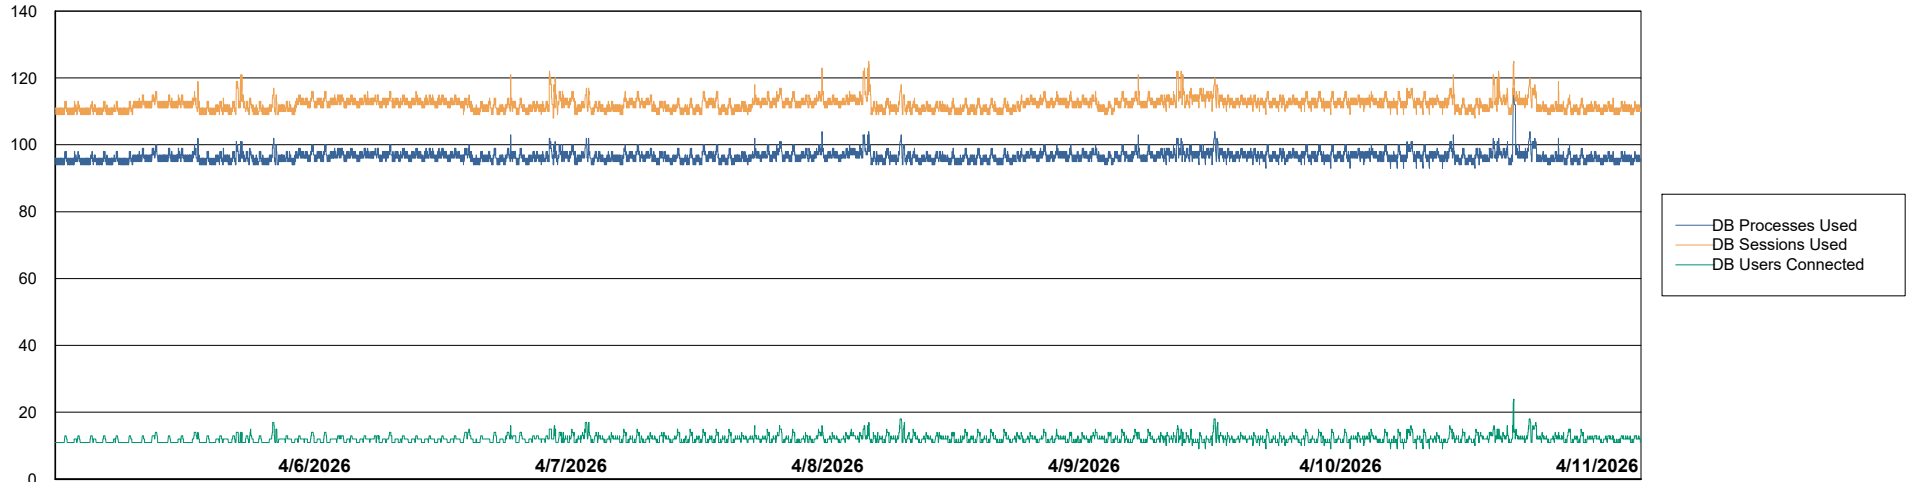

DB Processes Max 1,000
DB Sessions Max 0

Weekly SLA Customer Report

Customer ELJ Production
Database ID 72

Database Performance ELJ_PRD_FRASEQXPRDDB03_ABS1

Weekly SLA Customer Report

Customer ELJ Production
Database ID 72