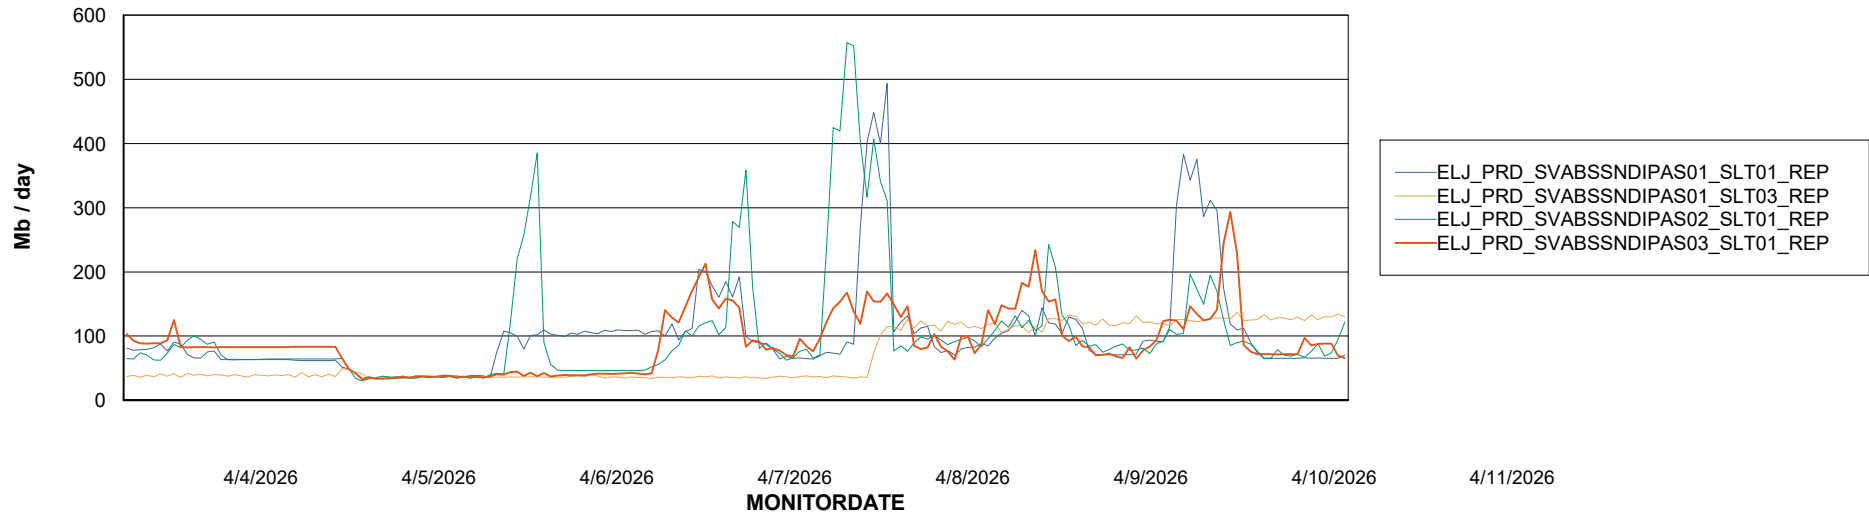

Avg memory used per ABS Server Service

Avg users per day per ABS server

Weekly SLA Customer Report

Customer ELJ Production
Database ID 72

ABSSolute Application ReportServer Services

Avg memory used per ReportServer Service