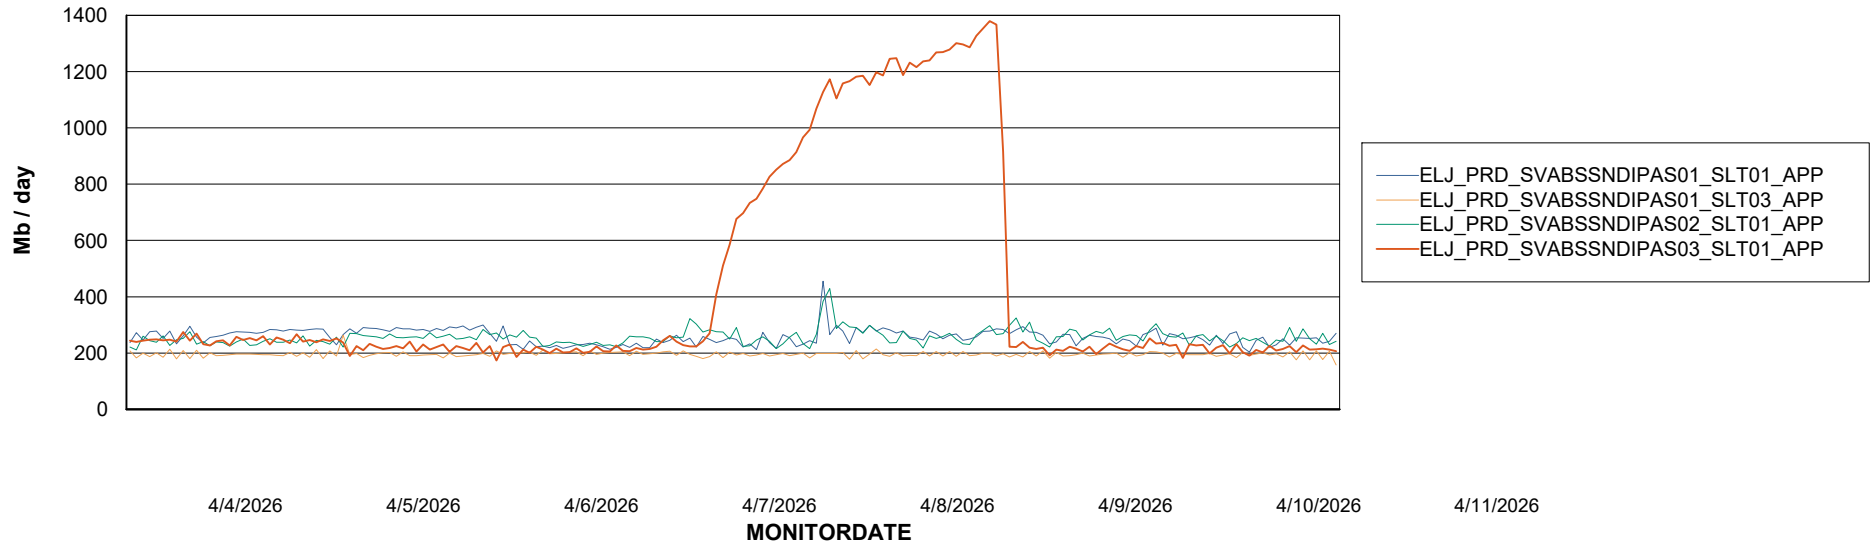

ABSSolute Application Server Services

Avg memory used per ABS Server Service