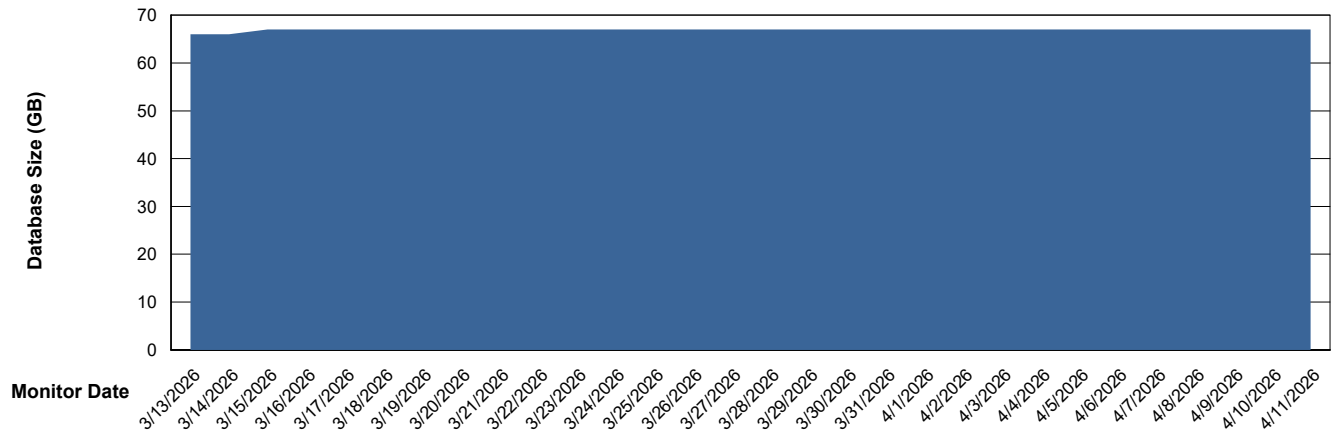

DB Processes Max 1,000
DB Sessions Max 0

Weekly SLA Customer Report

Customer ELJ Production
Database ID 72

Database Performance ELJ_PRD_FRASEQXPRDDB03_ABS1

Weekly SLA Customer Report

Customer ELJ Production
Database ID 72

DATABASE SIZE ELJ_PRD_FRASEQXPRDDB01_ABS1

Database growth over last month

DATABASE SIZE ELJ_PRD_FRASEQXPRDDB03_ABS1

Database growth over last month

Weekly SLA Customer Report

Customer ELJ Production
 Database ID 72