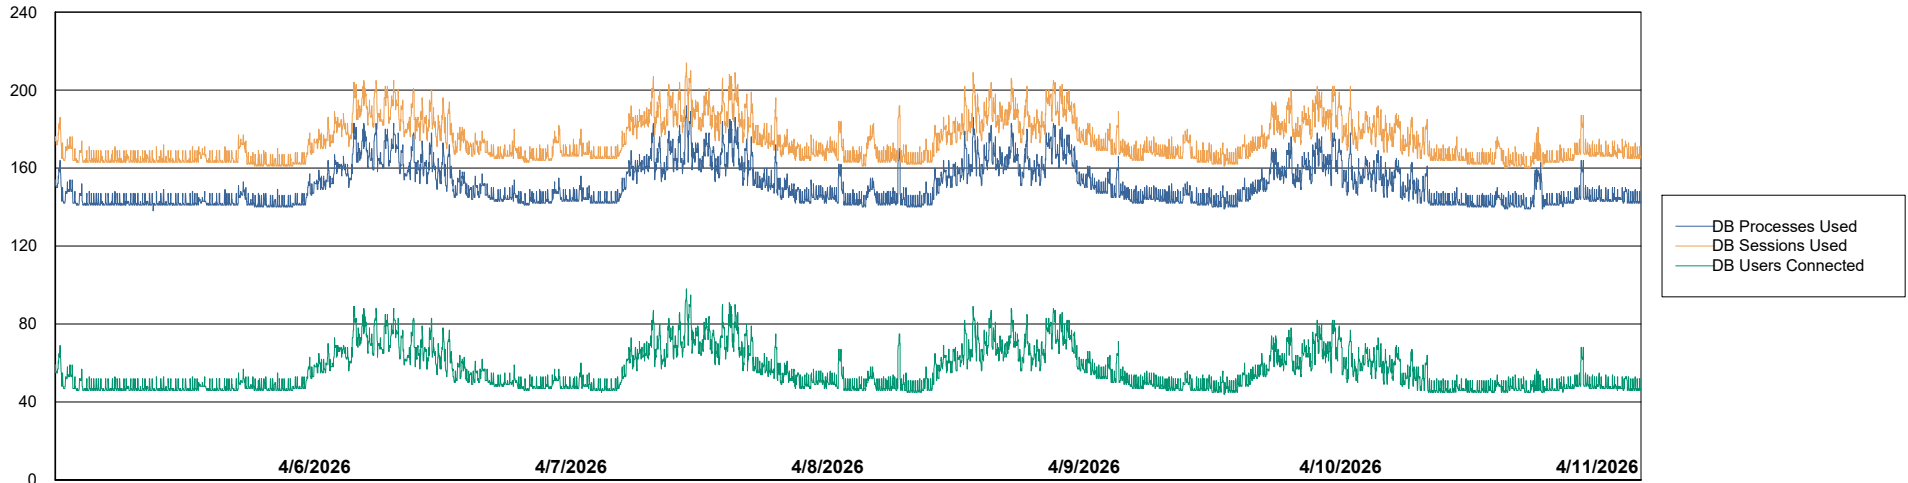

Database Performance ELJ_PRD_FRASEQXPRDDB01_ABS1