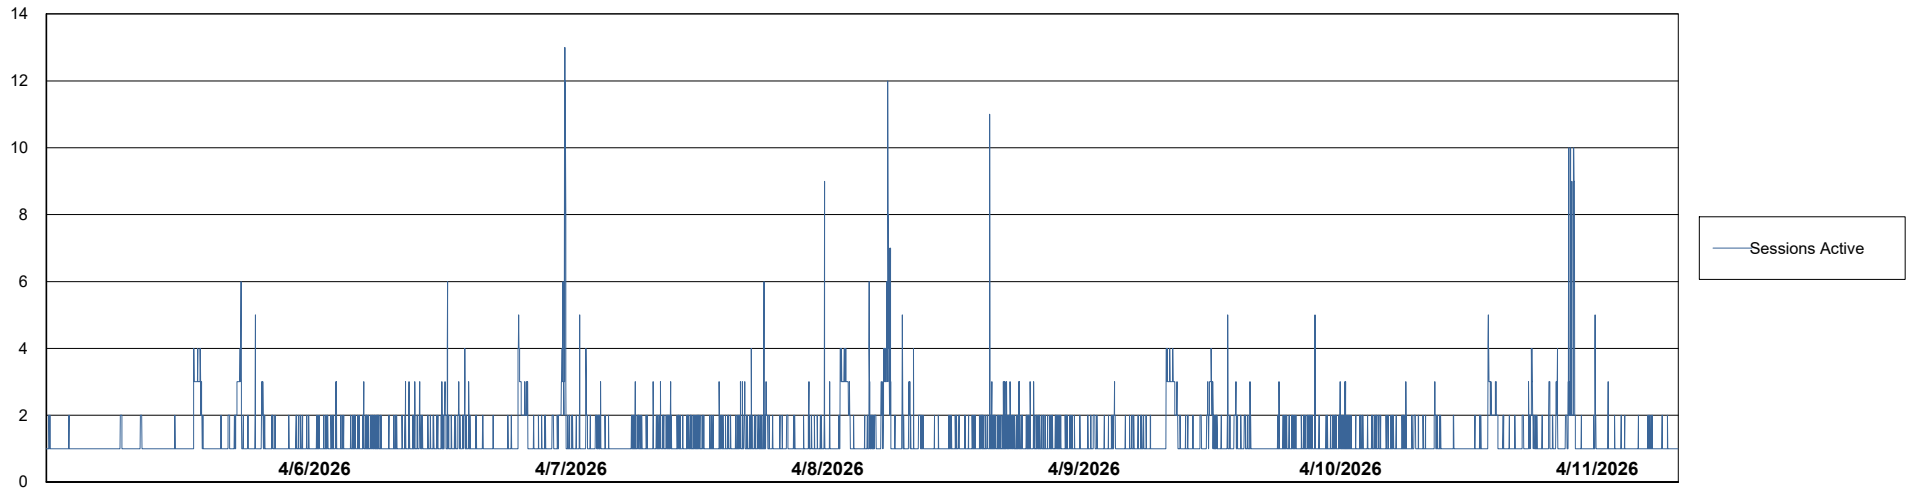

Database Performance ELJ_PRD_FRASEQXPRDDB01_ABS1