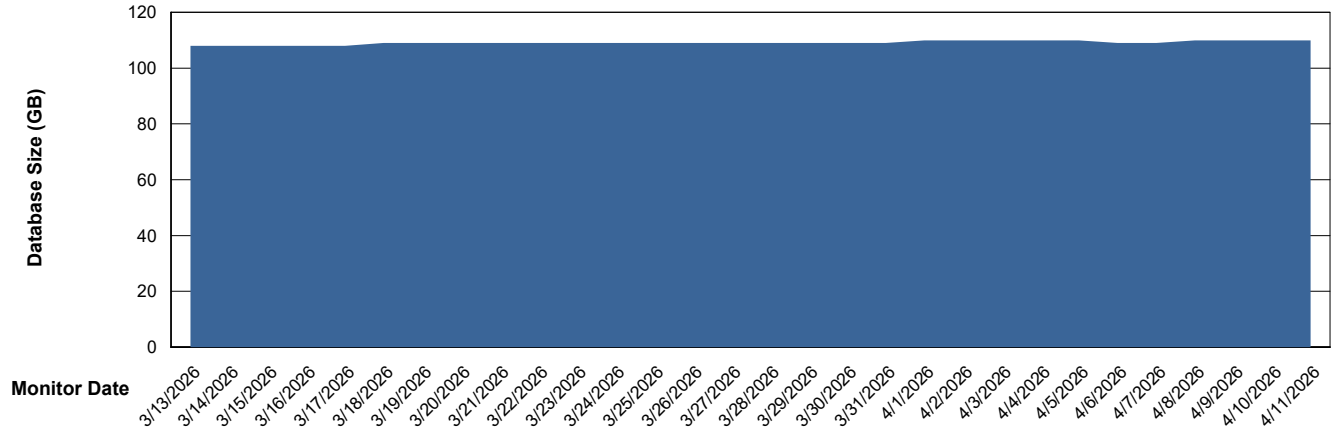

DB Processes Max 1,000
DB Sessions Max 0

Weekly SLA Customer Report

Customer ELJ Production
Database ID 72

Database Performance ELJ_PRD_FRASEQXPRDDB03_ABS1

Weekly SLA Customer Report

Customer ELJ Production
Database ID 72

DATABASE SIZE ELJ_PRD_FRASEQXPRDDB01_ABS1

Database growth over last month

DATABASE SIZE ELJ_PRD_FRASEQXPRDDB03_ABS1

Database growth over last month

Weekly SLA Customer Report

Customer ELJ Production
 Database ID 72