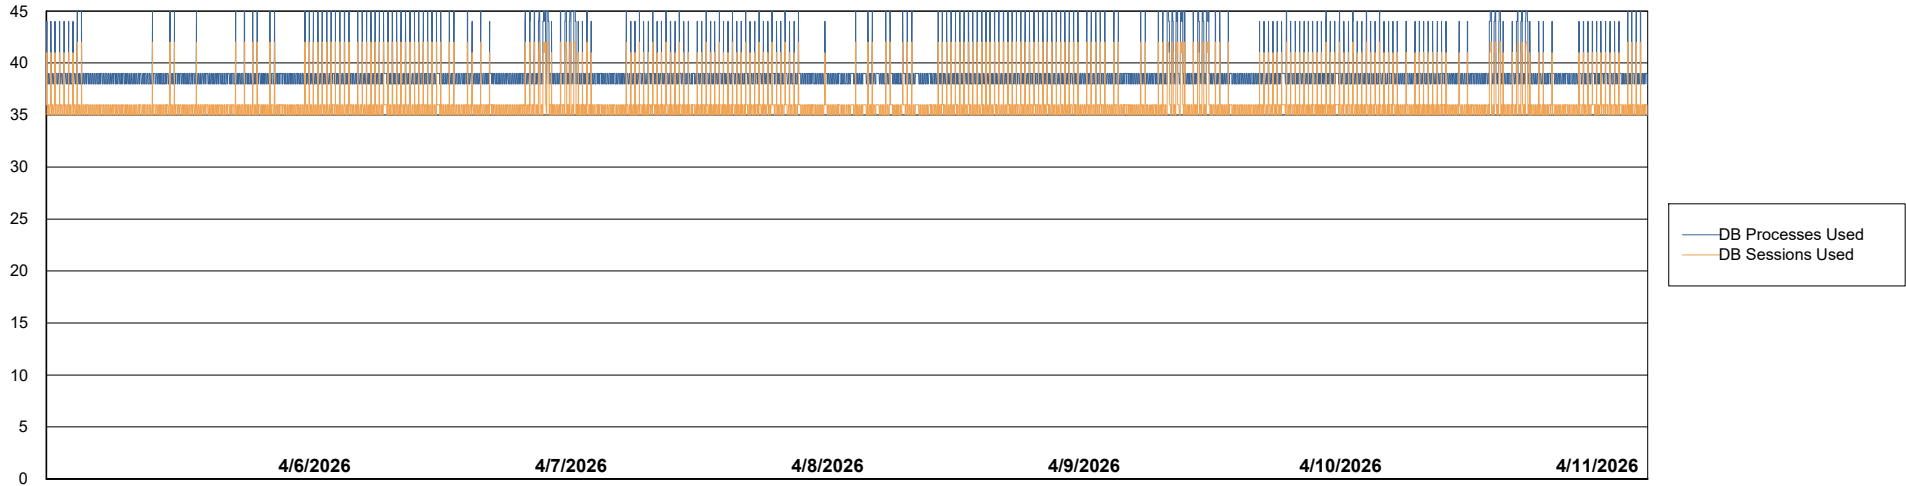

Database Performance ELI_PRD_FRASINTQUADB01_HSBABS1

DB Processes Max 1,000