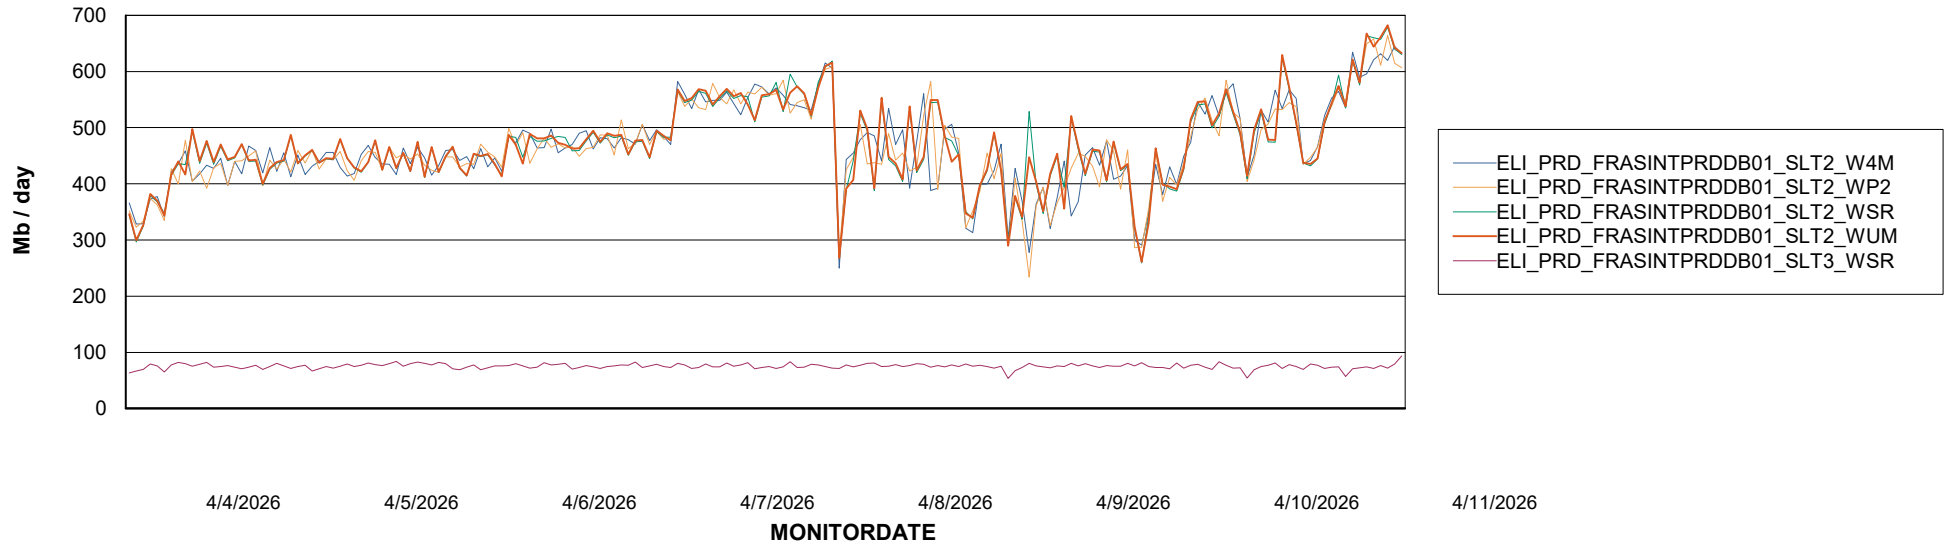

ABSSolute Web Component Services

Avg memory used per ABS Web component