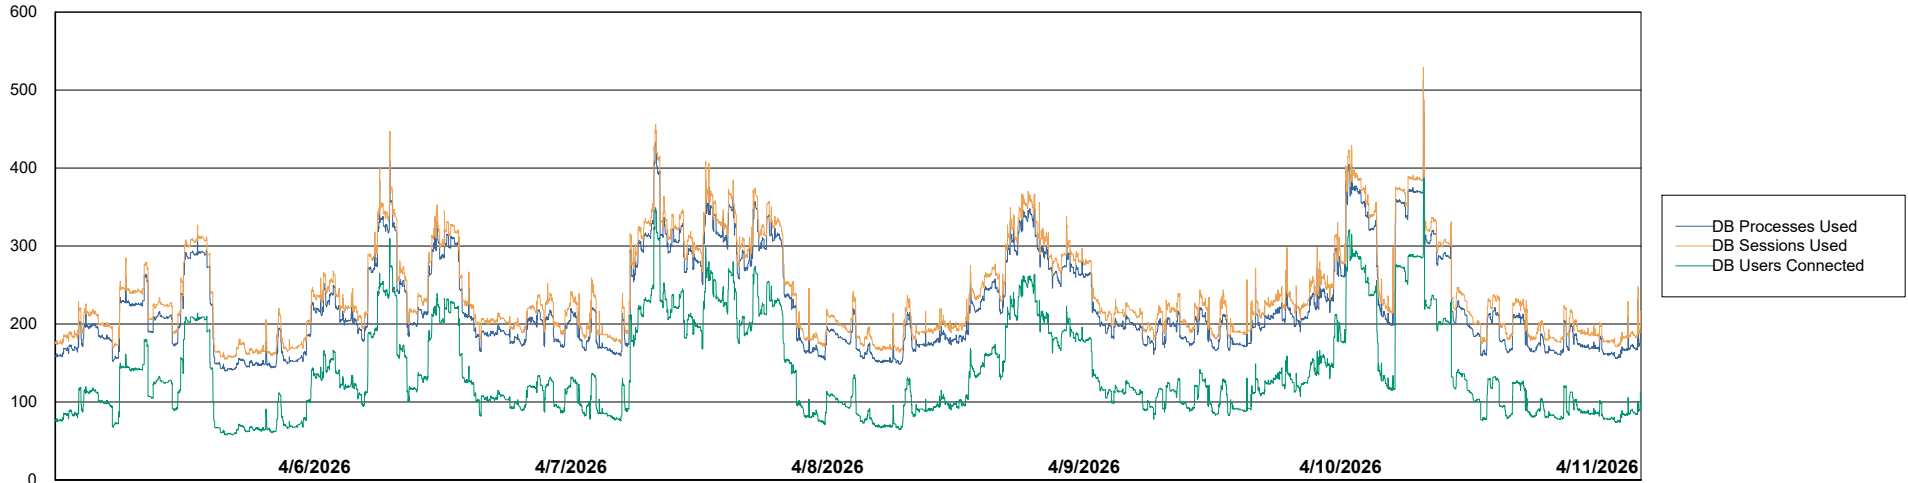

Weekly SLA Customer Report

Customer ELI_Production
Database ID 62

Database Performance ELI_PRD_FRASEQXPRDDB04-BI_ABS1

Weekly SLA Customer Report

Customer ELI_Production
Database ID 62

Database Performance ELI_PRD_FRASINTPRDDB01_ABS1