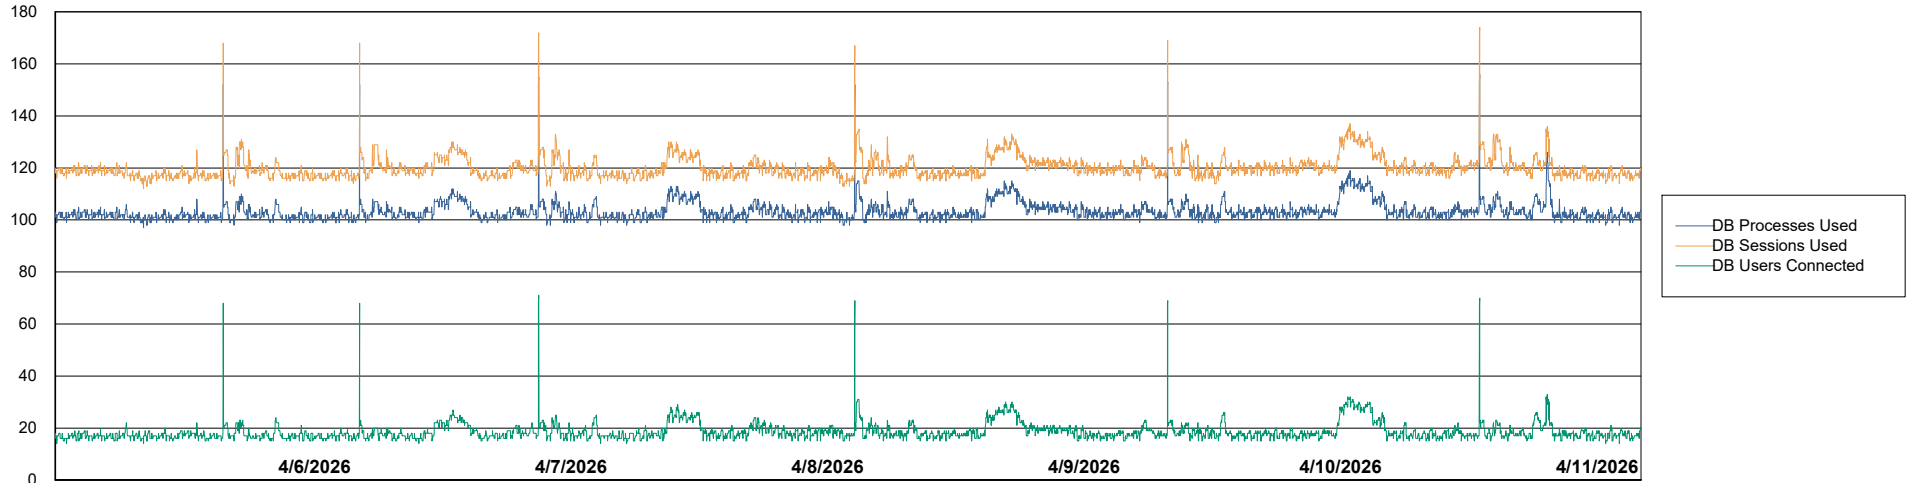

Database Performance FL_ELI_PRD_FRASEQXPRDDB05-OAS_ABS1