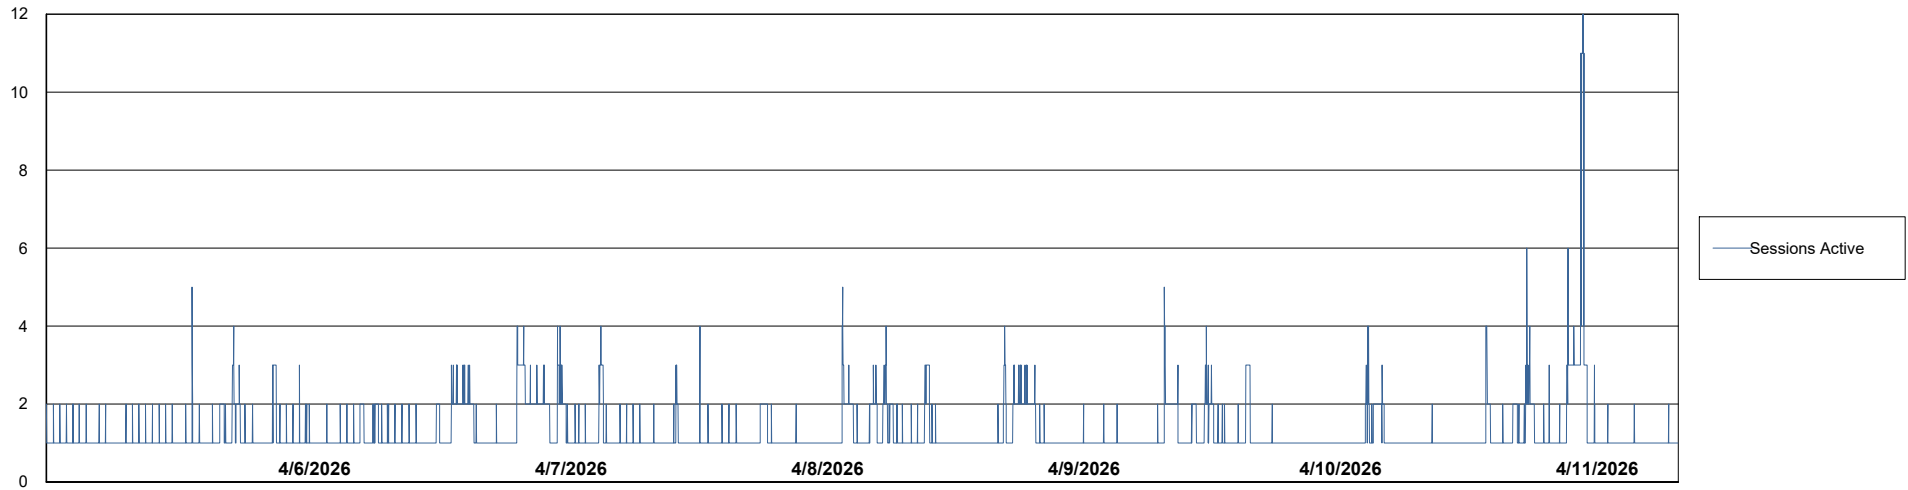

Database Performance FL_ELI_PRD_FRASEQXPRDDB05-OAS_ABS1