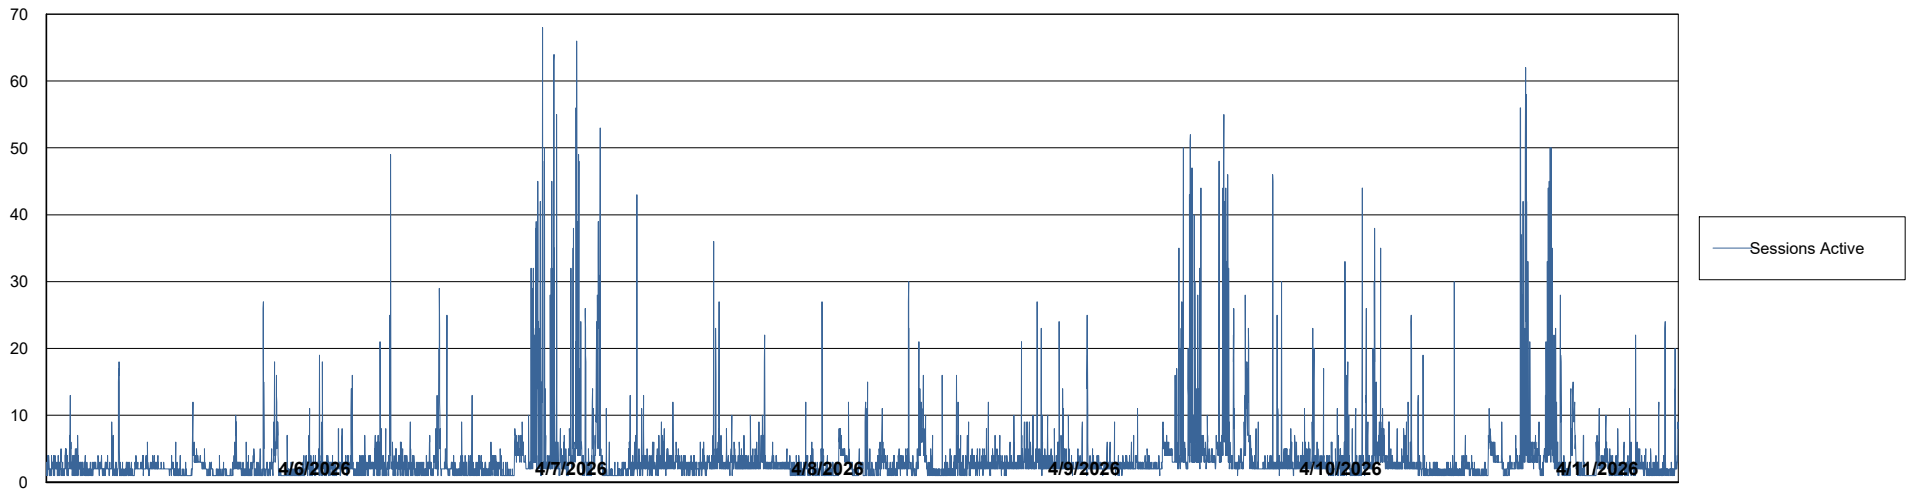

Weekly SLA Customer Report

Customer ELI_Production
Database ID 62

Database Performance ELI_PRD_FRASEQXPRDDB04-BI_ABS1

Weekly SLA Customer Report

Customer ELI_Production
Database ID 62

Database Performance ELI_PRD_FRASINTPRDDB01_ABS1