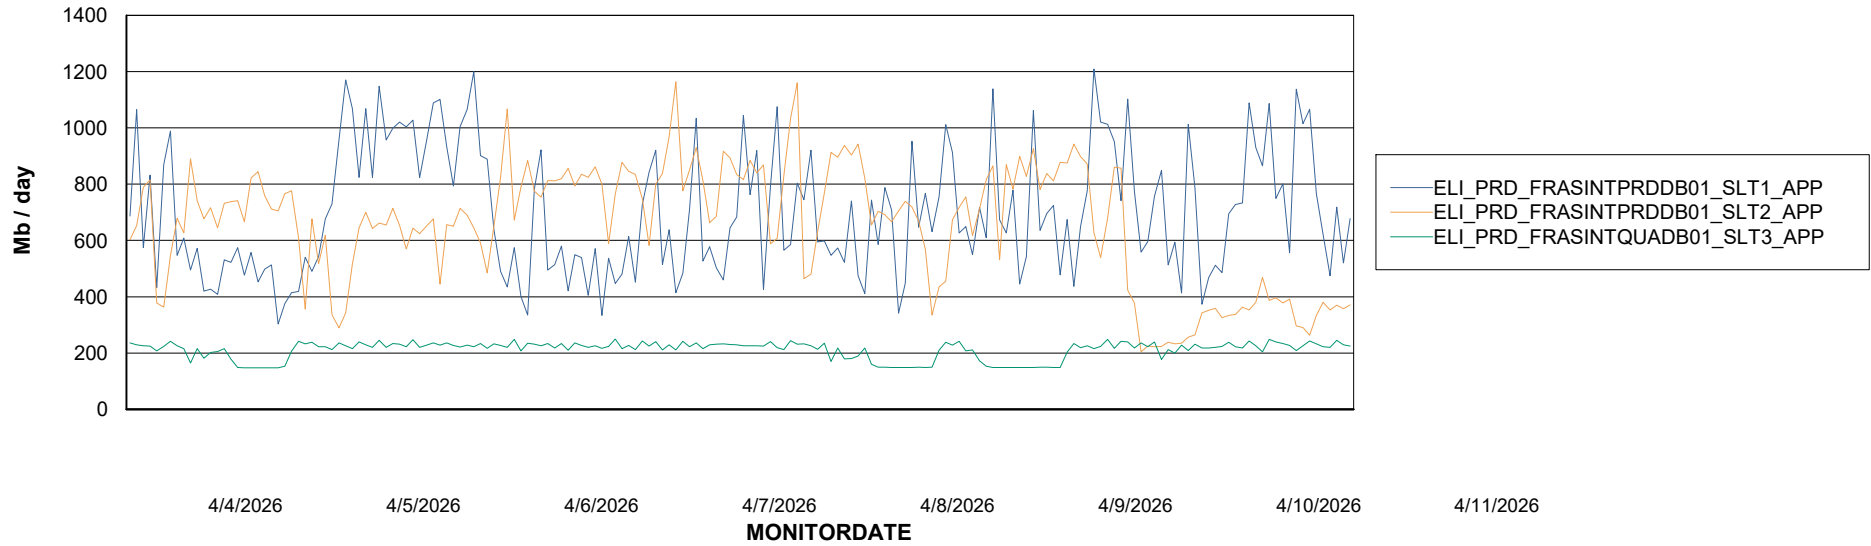

ABSSolute Application Server Services

Avg memory used per ABS Server Service