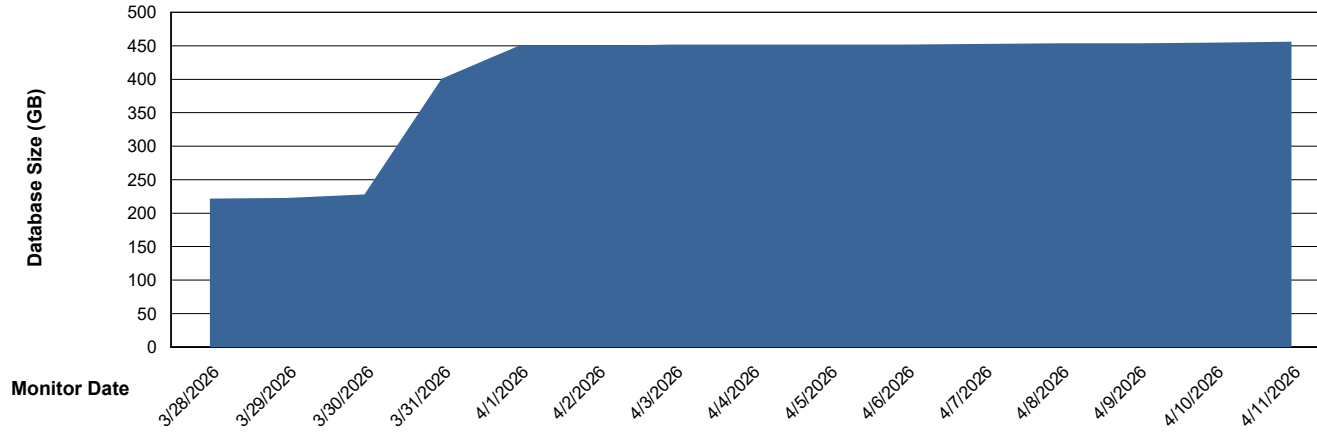

Database growth over last month

Weekly SLA Customer Report

Customer ELI_Production
Database ID 62

DATABASE SIZE FL_ELI_PRD_FRASEQXPRDDB05-OAS_ABS1

Database growth over last month

Weekly SLA Customer Report