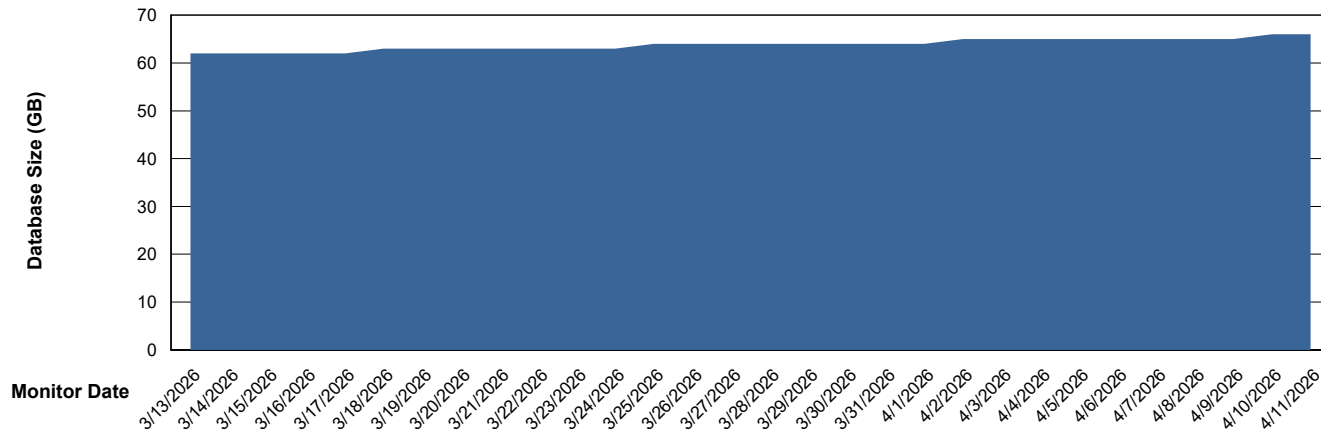

Customer ECT OCI TOR Production
Database ID 219

DATABASE SIZE ECT-BI-TOR_ABS1

Database growth over last month

DATABASE SIZE ECT-DBS1-TOR_PROD_ABS1

Database growth over last month

Weekly SLA Customer Report