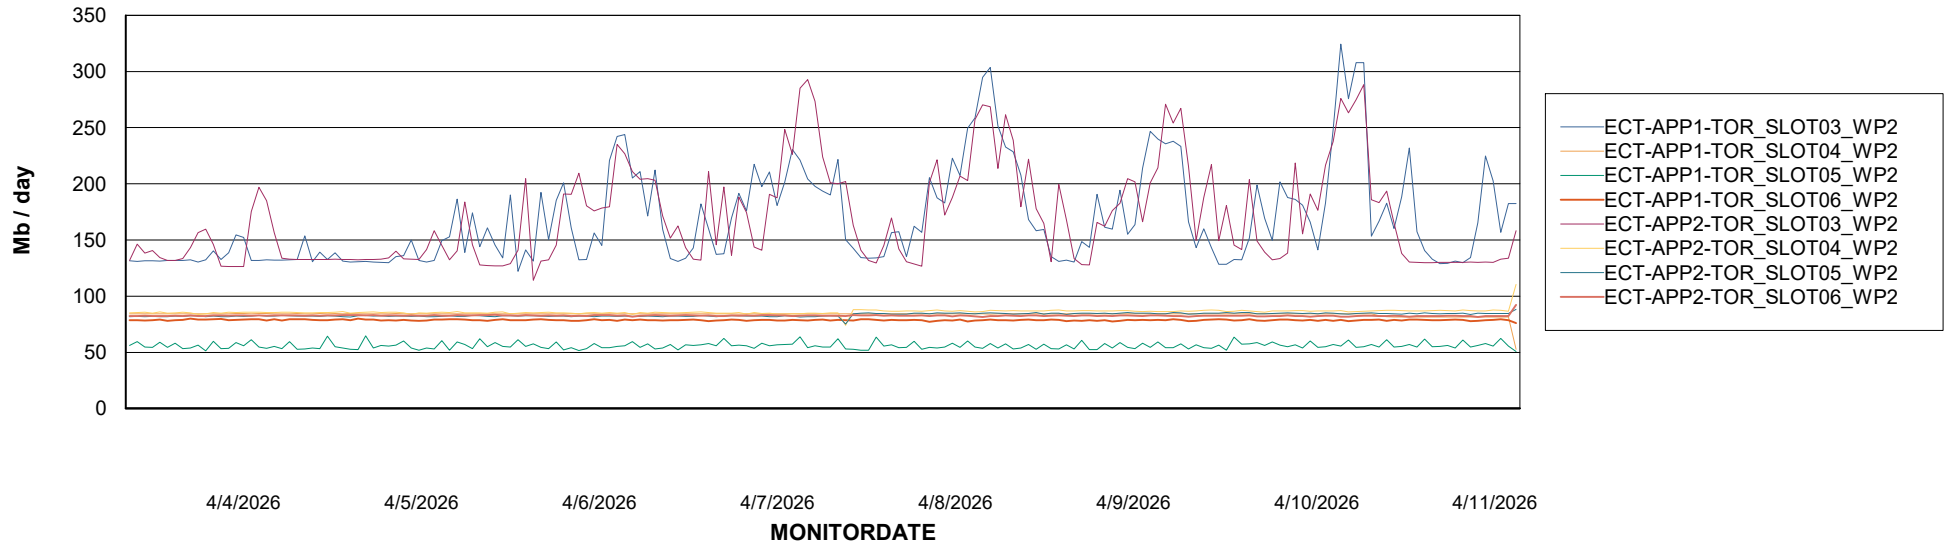

ABSSolute Web Component Services

Avg memory used per ABS Web component