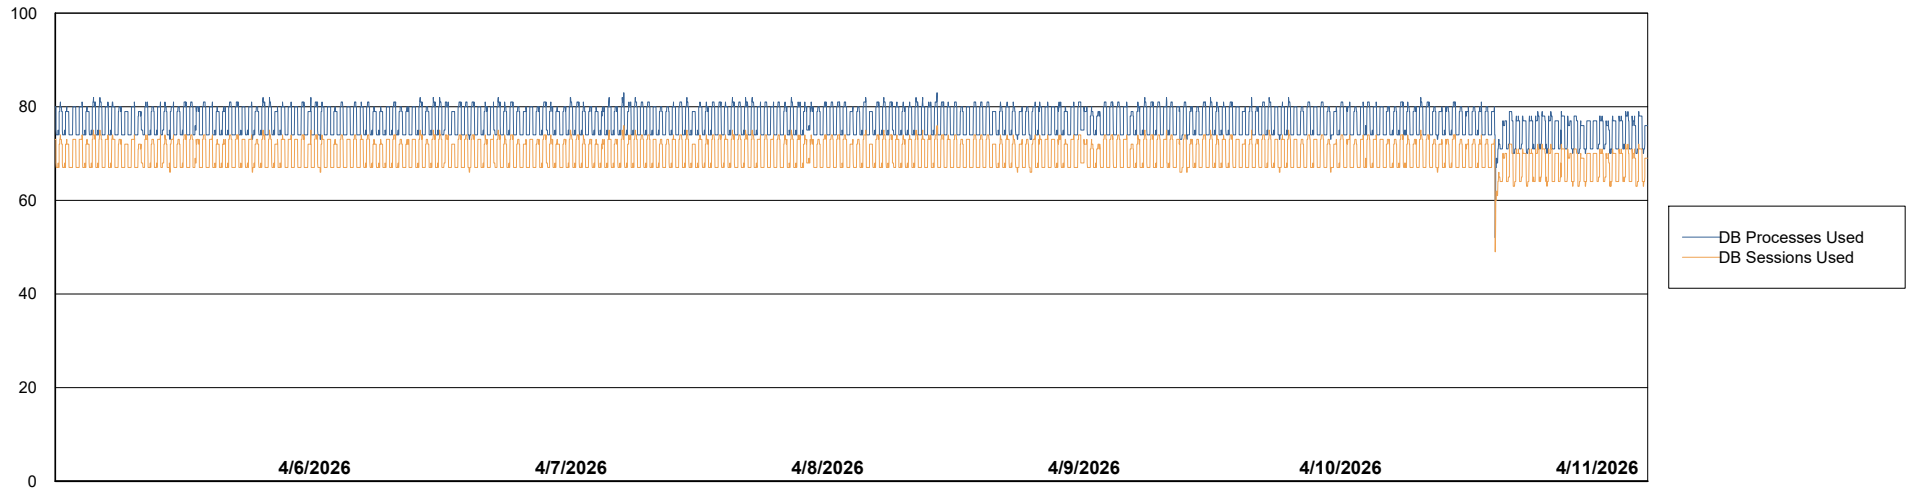

Database Performance ECT-DBS2-TOR_PROD_HSBABS1

DB Processes Max 4
DB Processes Max 0
DB Processes Max 1,000