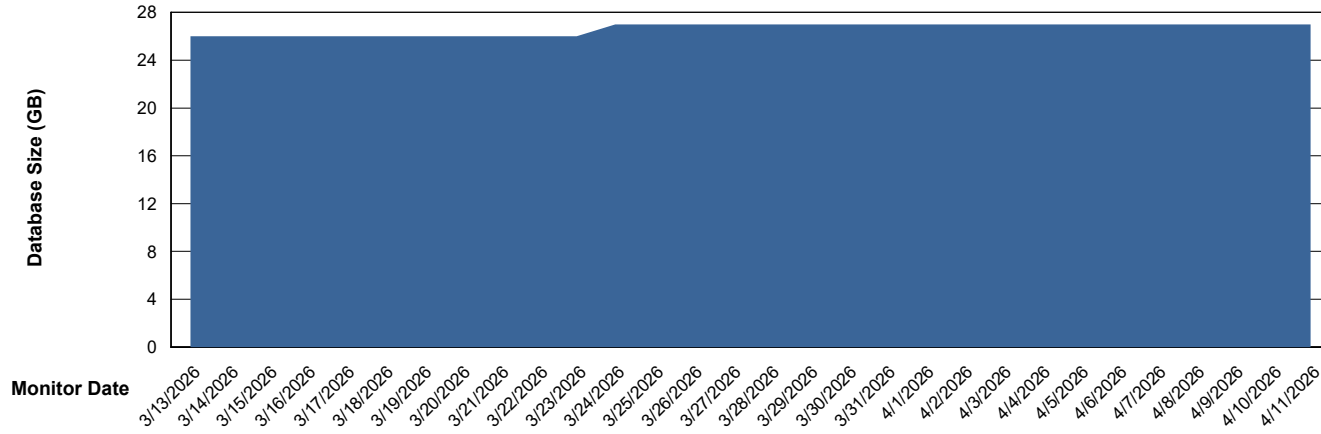

DATABASE SIZE ECT-BI-TOR_ABS1

Database growth over last month