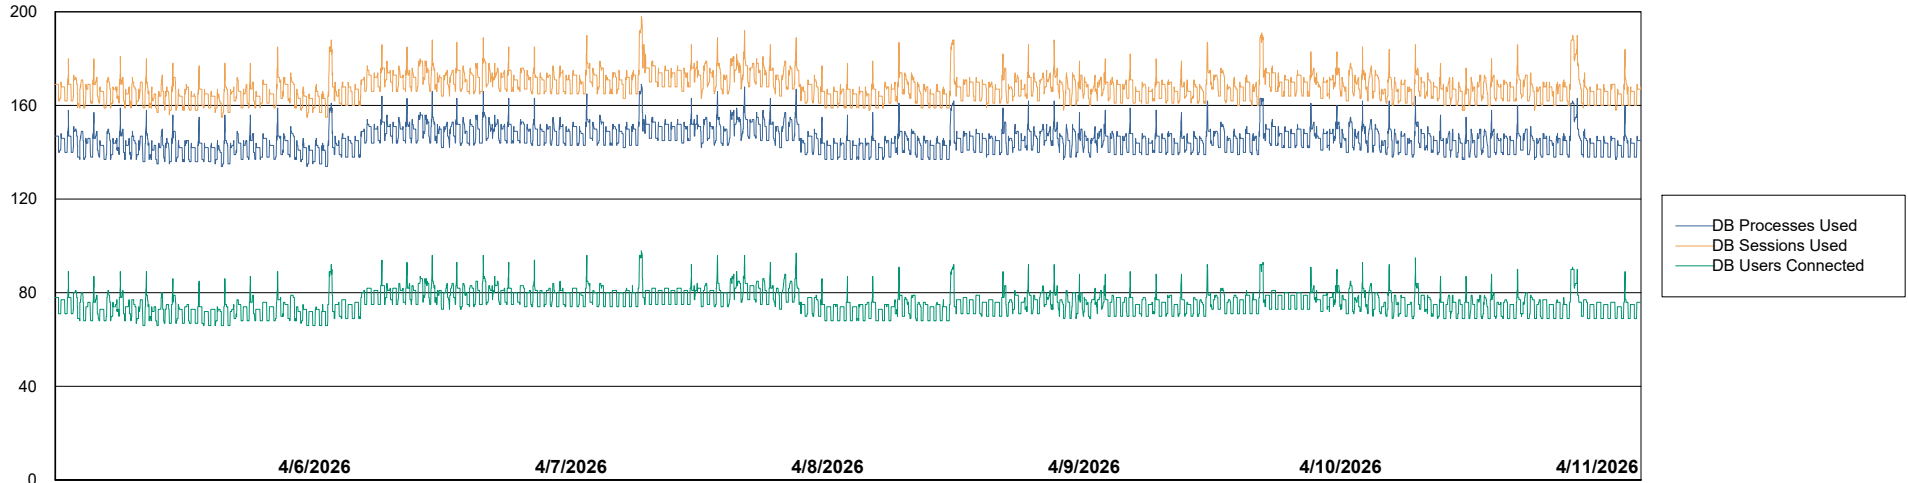

Weekly SLA Customer Report

Customer ECT OCI TOR Production
Database ID 219

Database Performance ECT-BI-TOR_ABS1

Weekly SLA Customer Report

Customer ECT OCI TOR Production
Database ID 219

Database Performance ECT-DBS1-TOR_PROD_ABS1