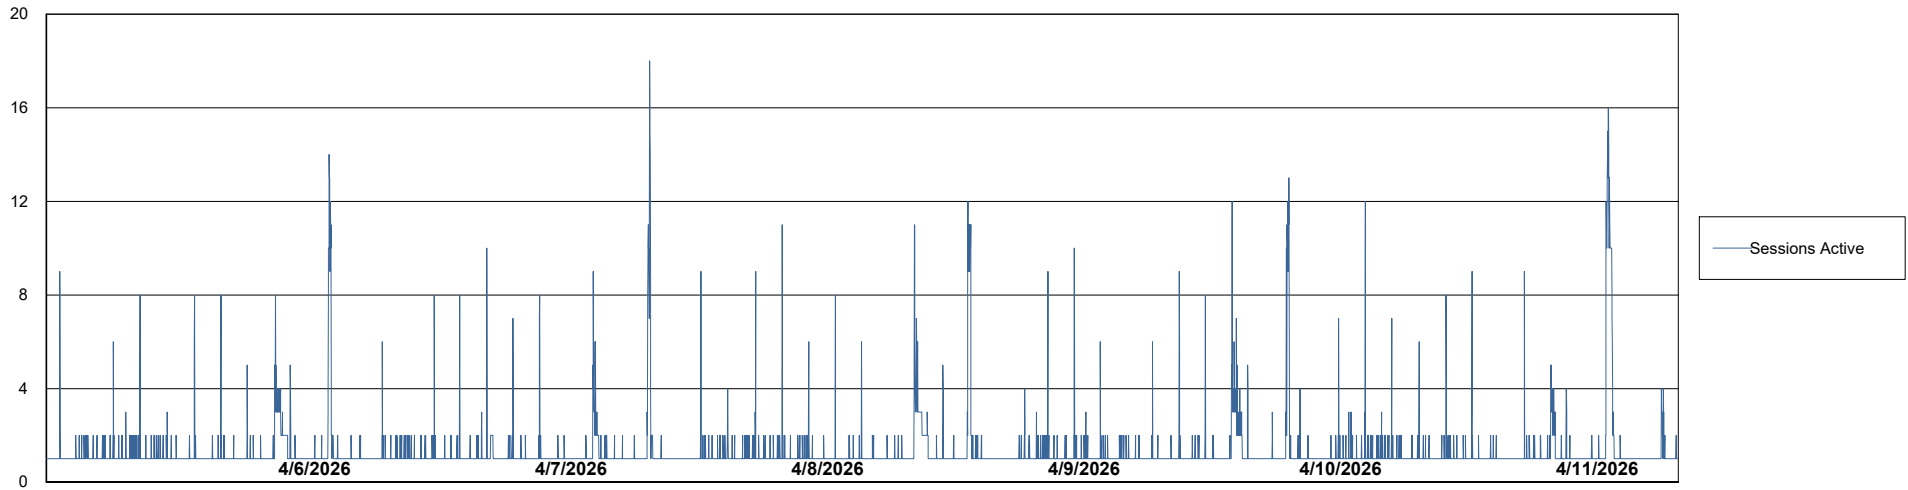

Weekly SLA Customer Report

Customer ECT OCI TOR Production
Database ID 219

Database Performance ECT-BI-TOR_ABS1

Weekly SLA Customer Report

Customer ECT OCI TOR Production
Database ID 219

Database Performance ECT-DBS1-TOR_PROD_ABS1