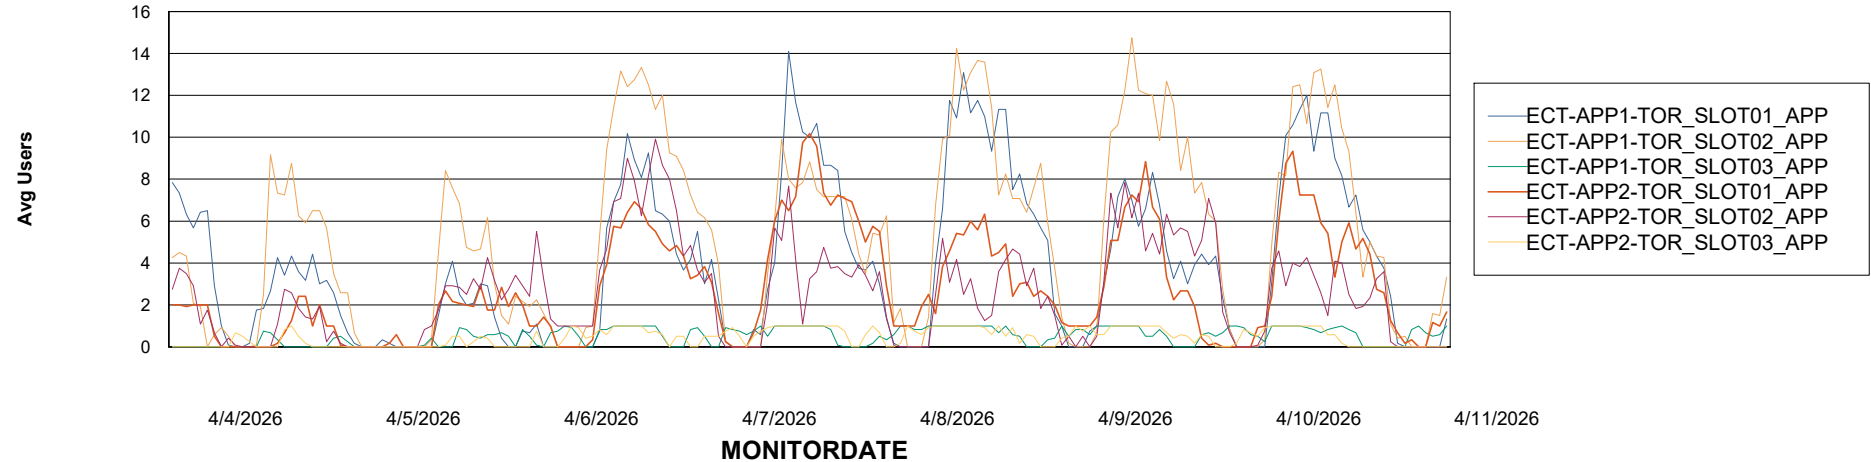

Avg users per day per ABS server