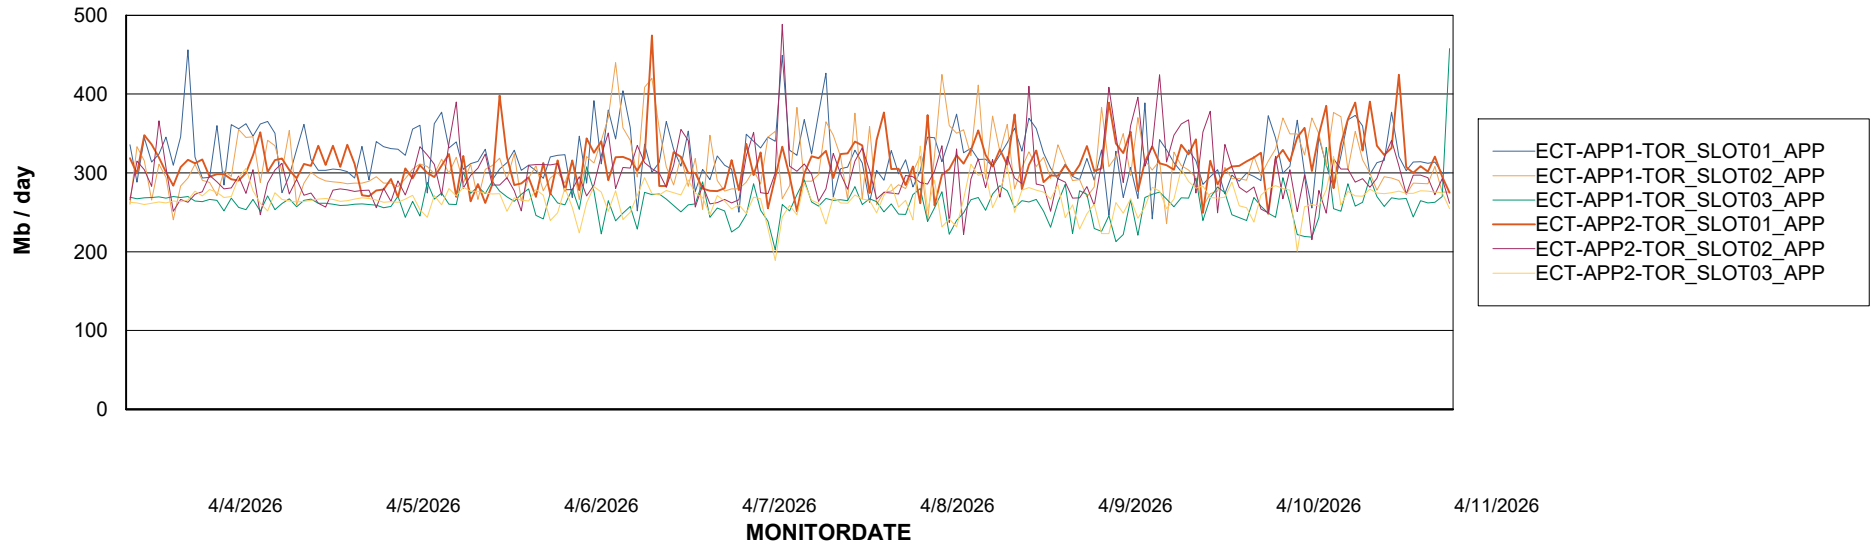

ABSSolute Application Server Services

Avg memory used per ABS Server Service