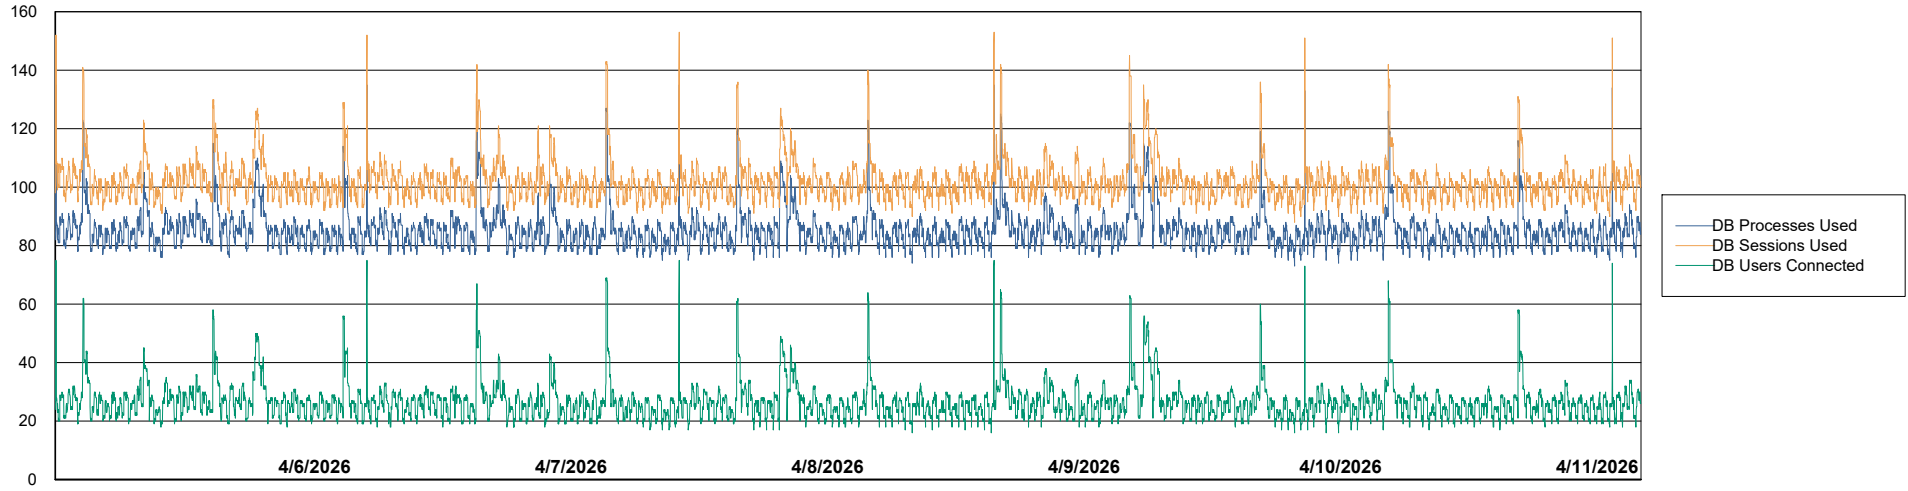

Database Performance ECT-BI-TOR_ABS1