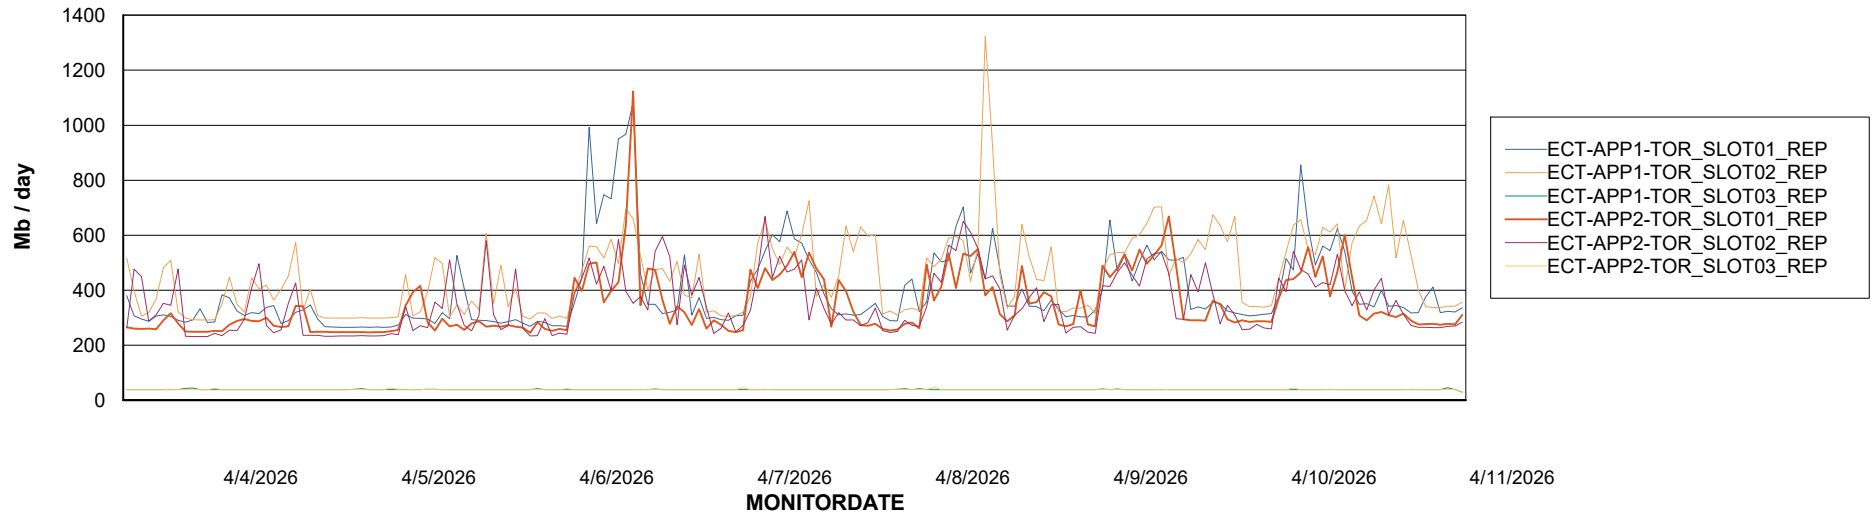

Avg memory used per ABS Server Service

Avg users per day per ABS server

Weekly SLA Customer Report

Customer ECT OCI TOR Production
Database ID 219

ABSSolute Application ReportServer Services

Avg memory used per ReportServer Service