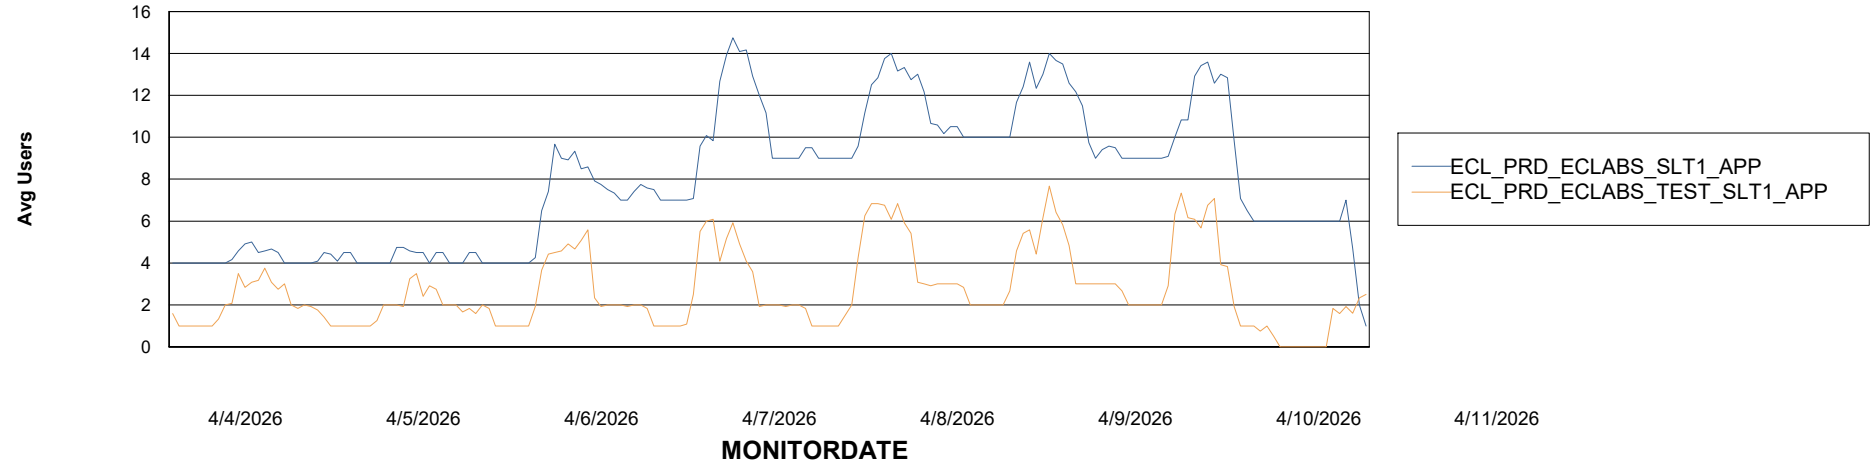

Avg users per day per ABS server