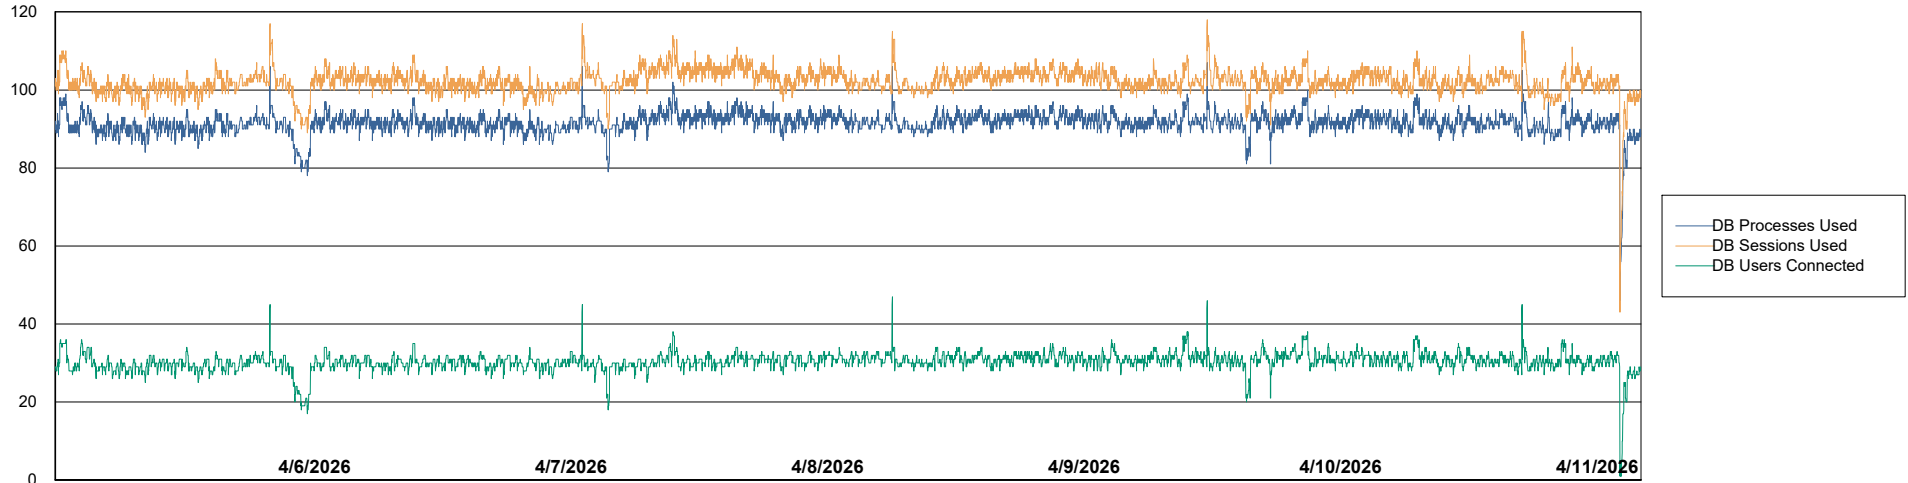

Database Performance ECL_PRD_ECL-ABS-BI_ABS1