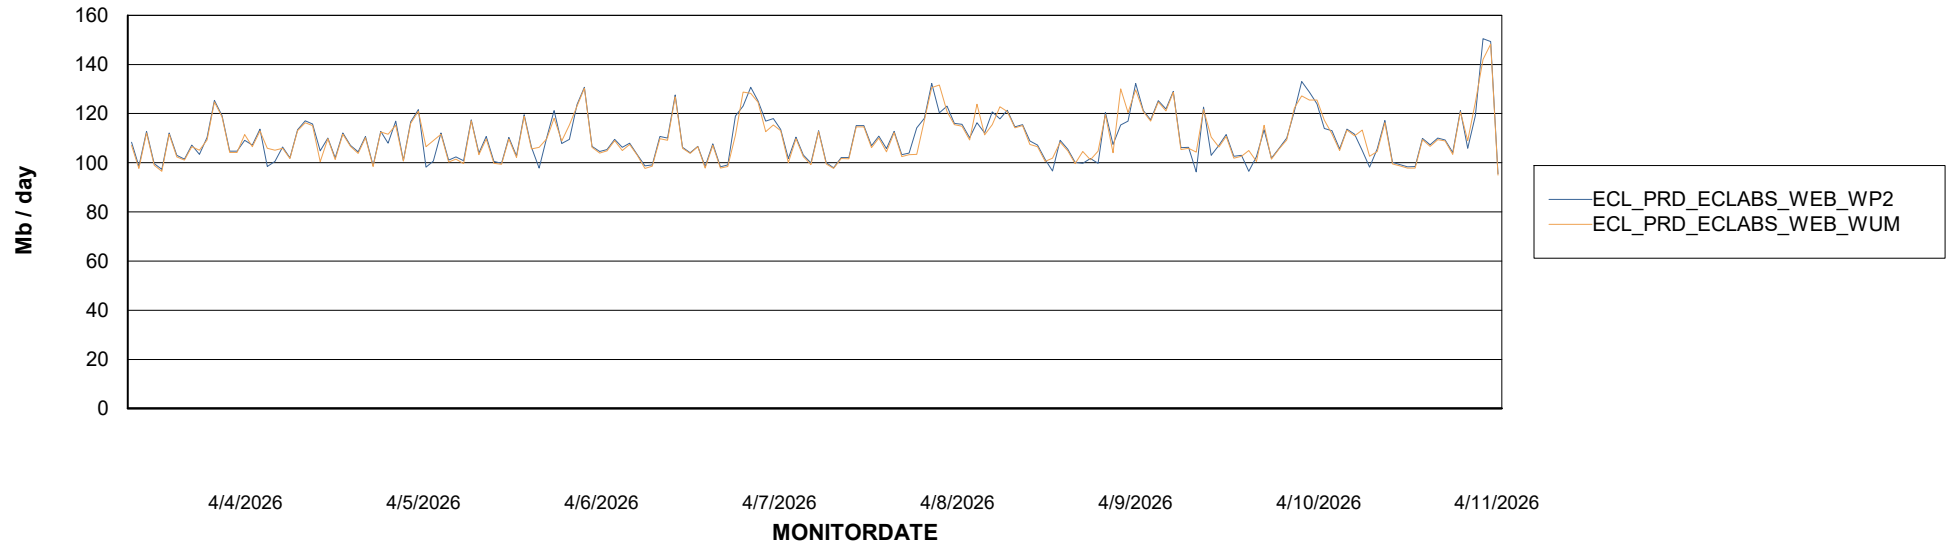

ABSSolute Web Component Services

Avg memory used per ABS Web component