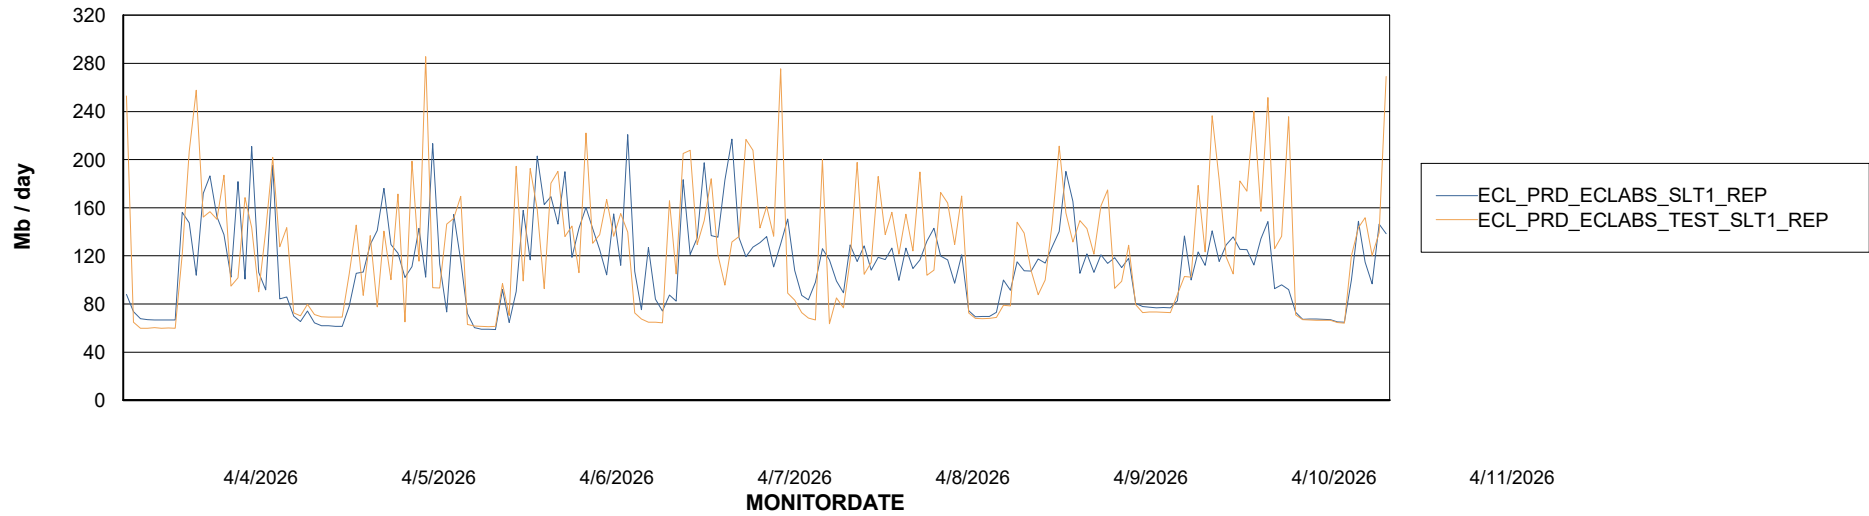

ABSSolute Application ReportServer Services

Avg memory used per ReportServer Service