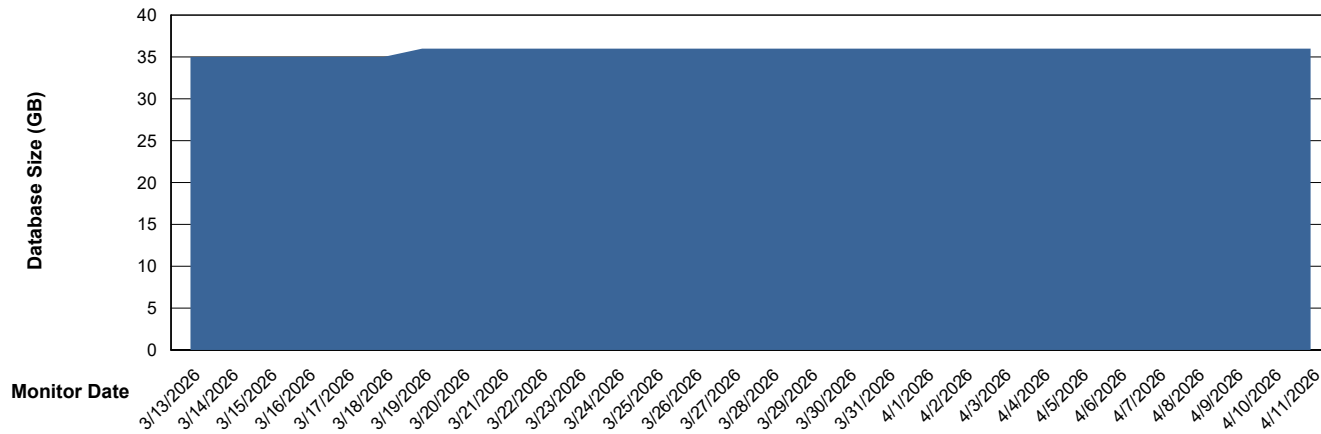

DATABASE SIZE ECL_PRD_ECL-ABS-BI_ABS1

Database growth over last month