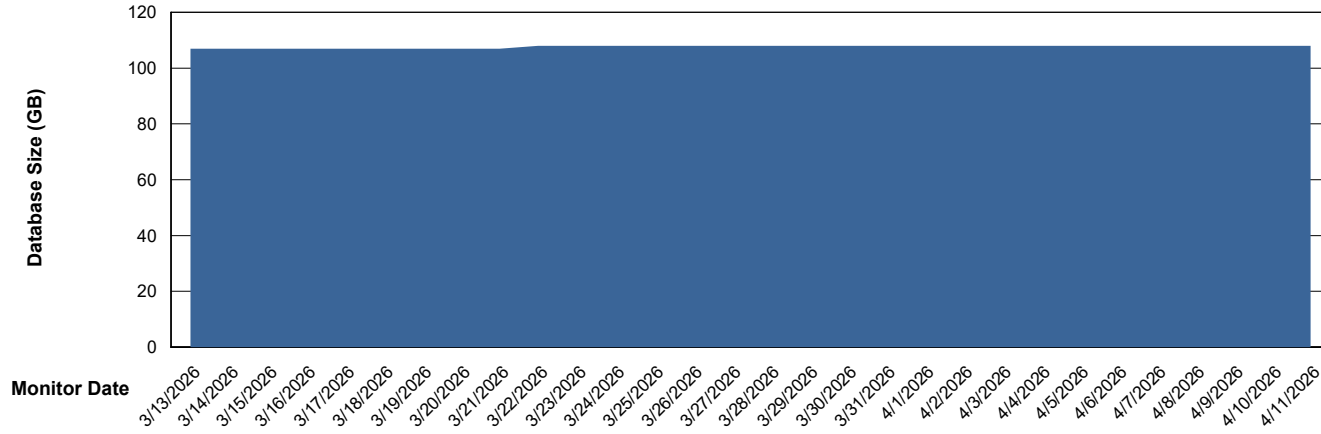

DATABASE SIZE ECL_PRD_ECLABS_ABS1

Database growth over last month