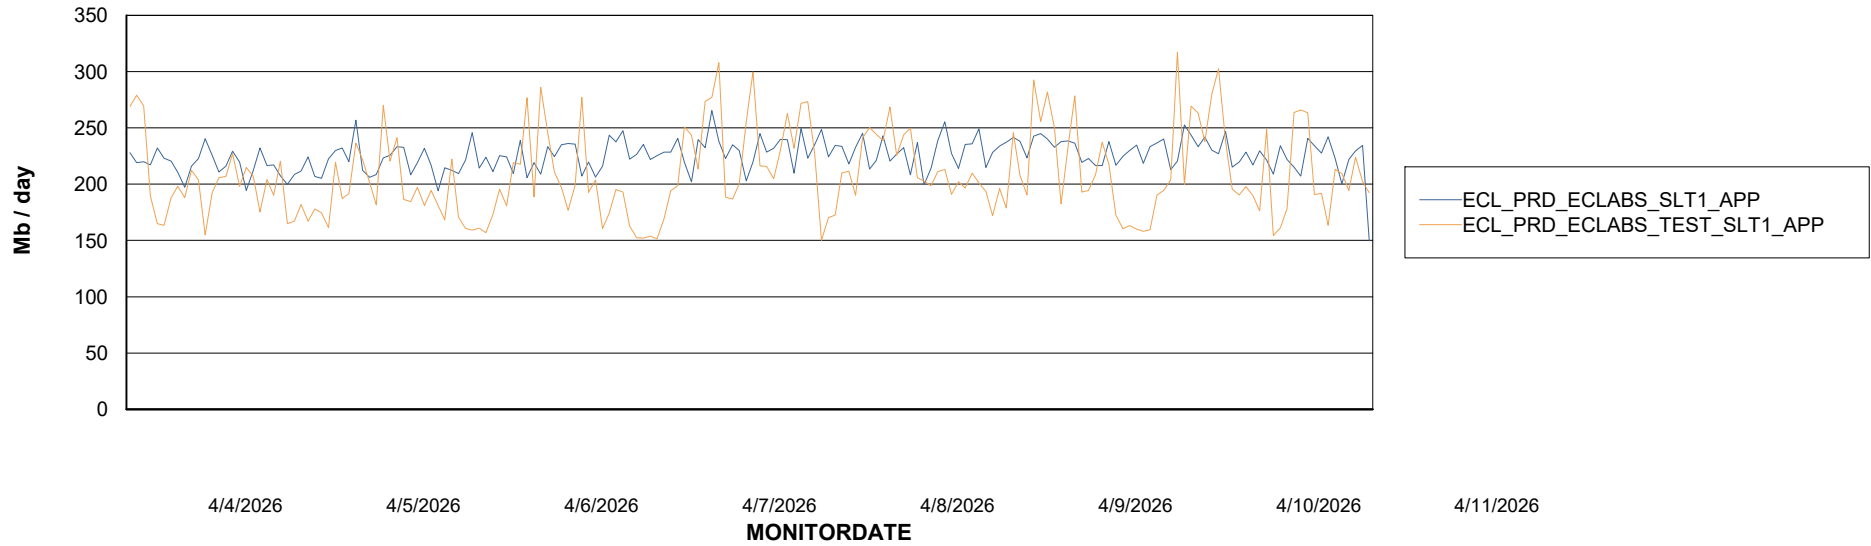

ABSSolute Application Server Services

Avg memory used per ABS Server Service