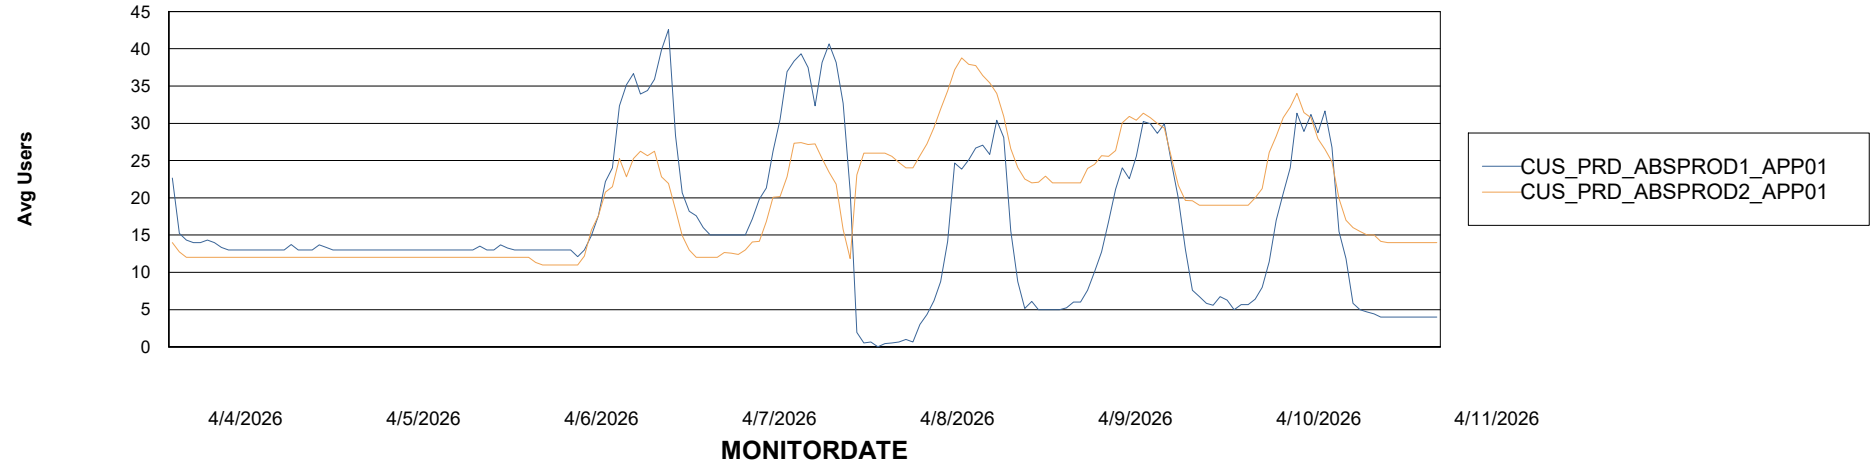

Avg users per day per ABS server