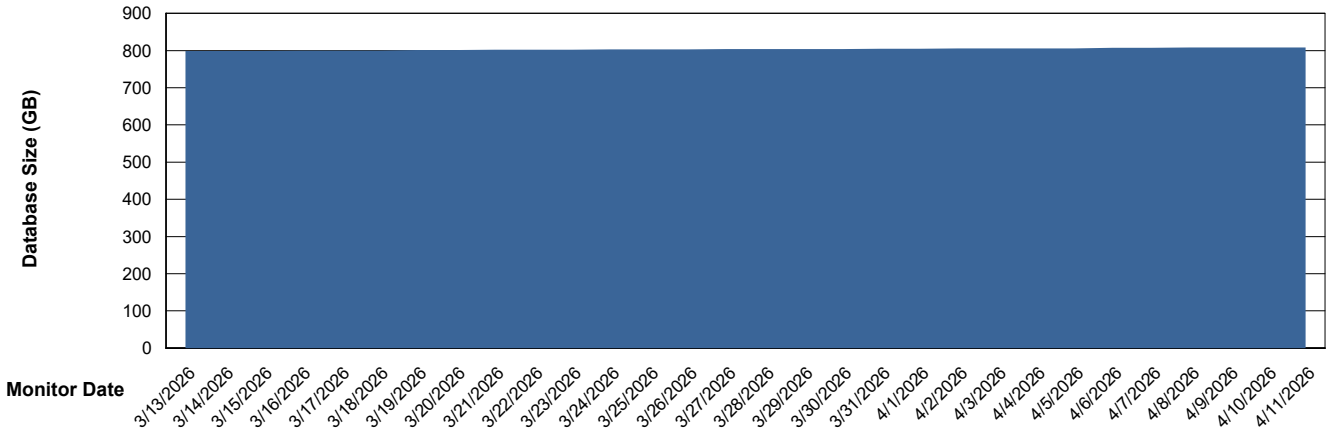

Database growth over last month

Database Tablespace CUS_PRD_ABSDB1_ABS1

Date	Tablespace Name	MaxFilesize (Gb)	Usedsize (Gb)	Percentage free
4/11/2026	ABSDATA	384	291	24
	INDX	608	502	18
4/10/2026	ABSDATA	384	291	24
	INDX	608	501	18
4/9/2026	ABSDATA	384	291	24
	INDX	608	501	18
4/8/2026	ABSDATA	384	290	24
	INDX	608	501	18
4/7/2026	ABSDATA	384	290	24
	INDX	608	501	18
4/6/2026	ABSDATA	384	290	24
	INDX	608	500	18
4/5/2026	ABSDATA	384	290	24
	INDX	608	500	18