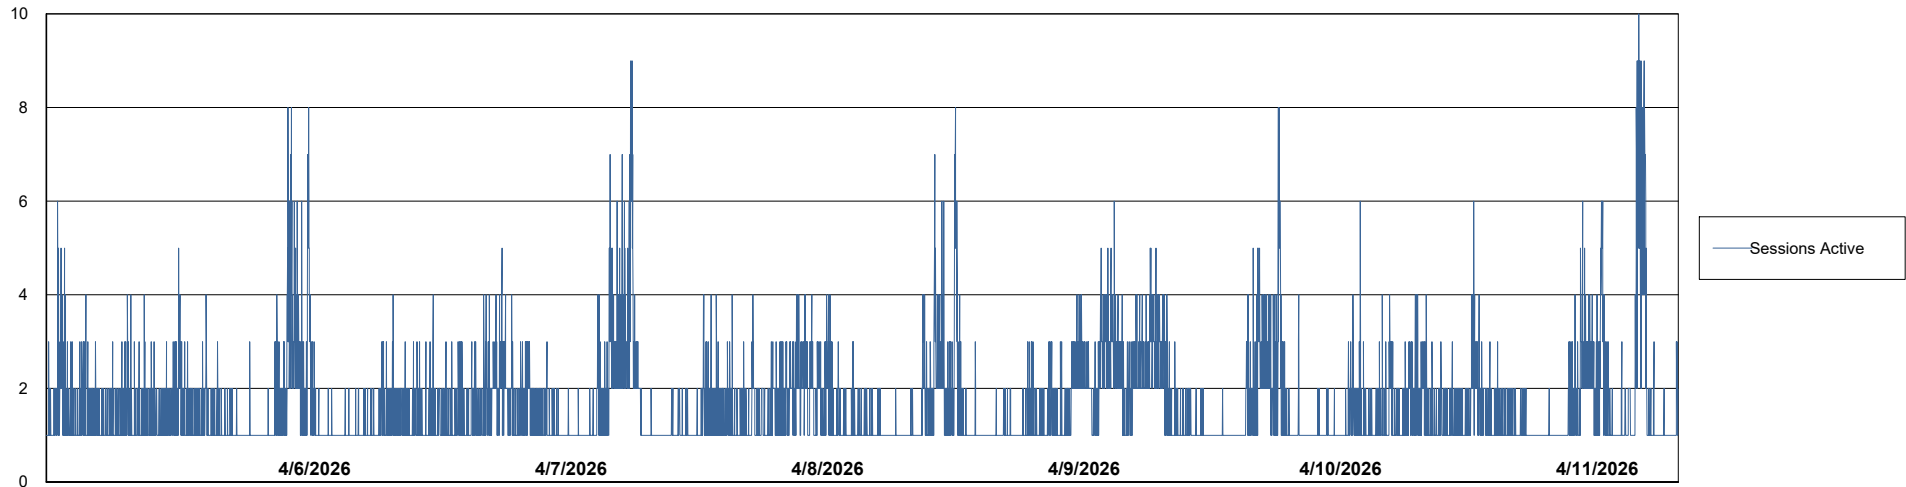

Database Performance CUS_PRD_ABSDB1_ABS1