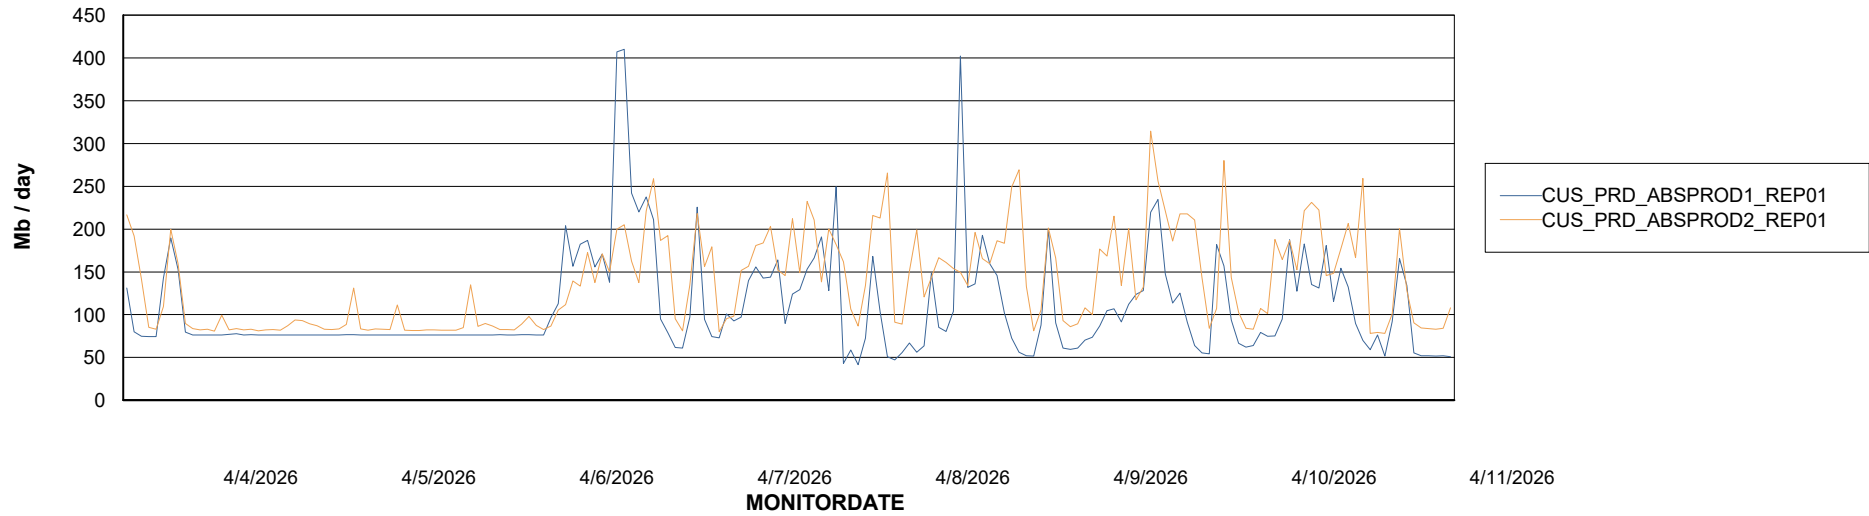

ABSSolute Application ReportServer Services

Avg memory used per ReportServer Service