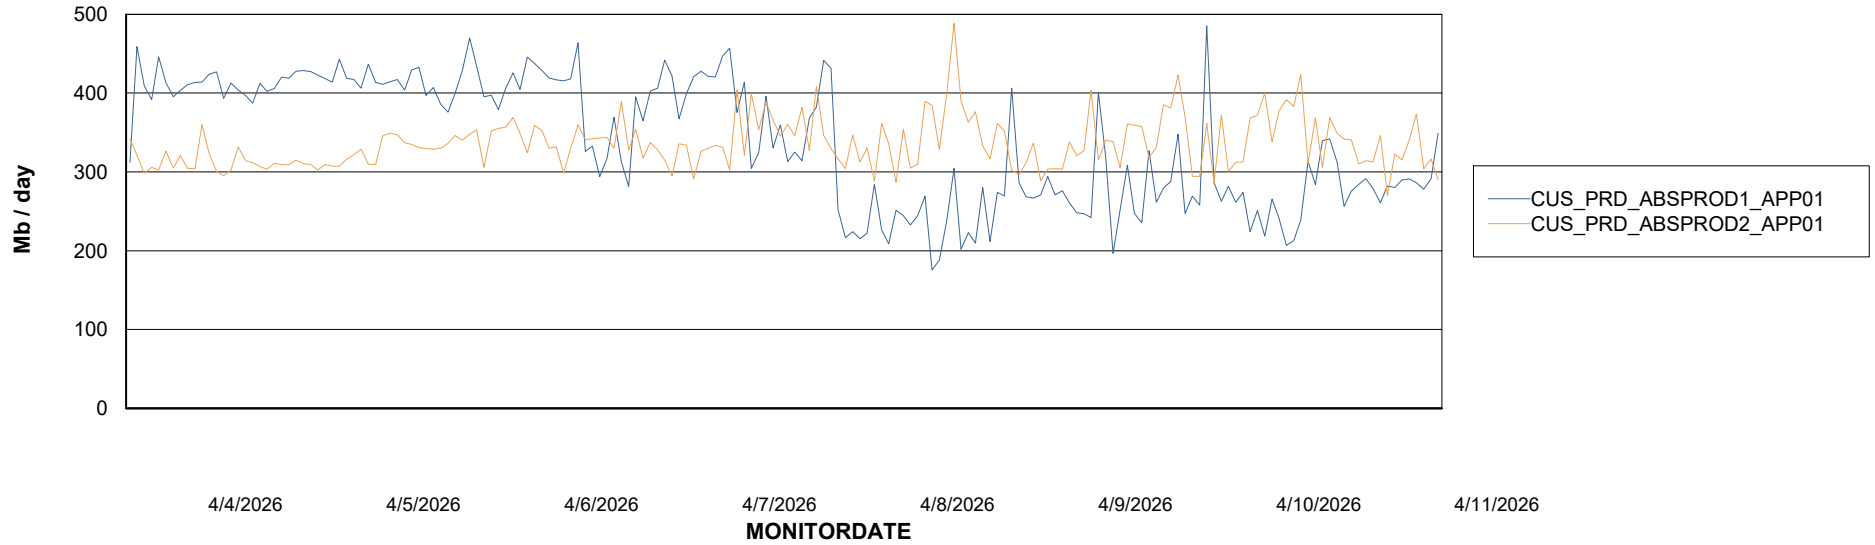

ABSSolute Application Server Services

Avg memory used per ABS Server Service