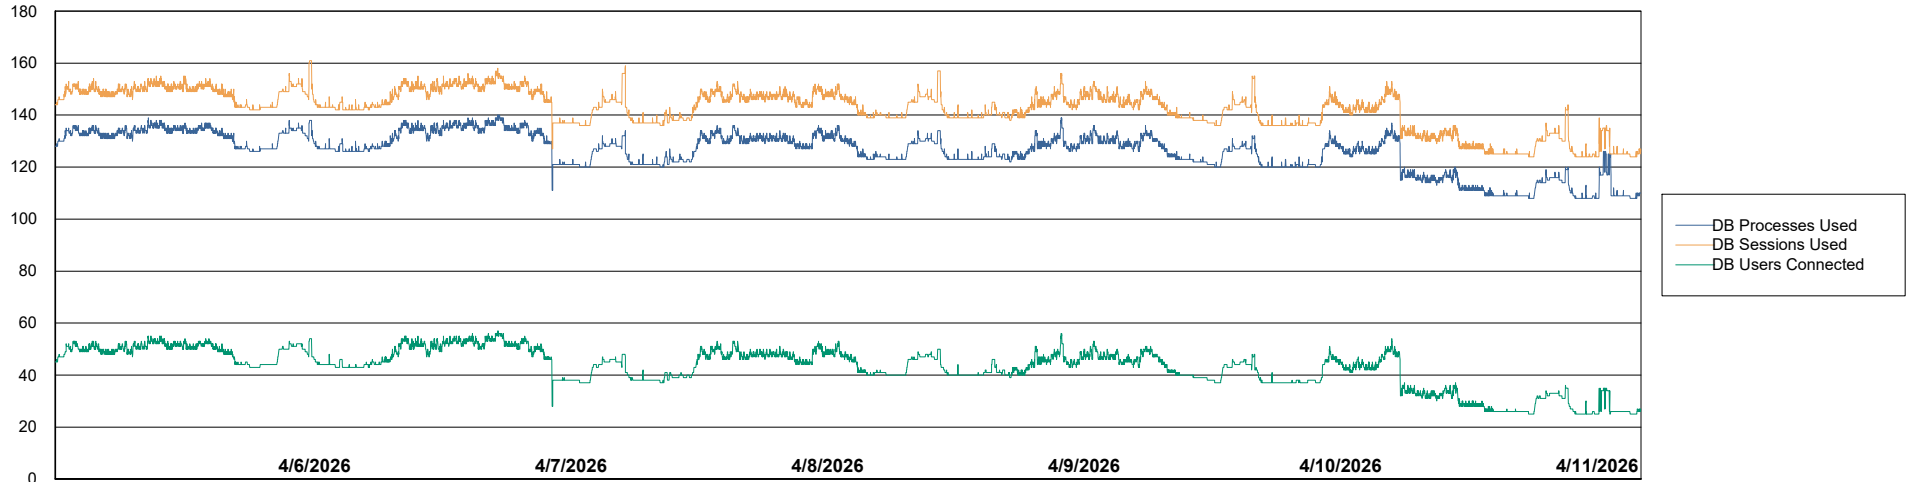

Database Performance CUS_PRD_ABSDB1_ABS1