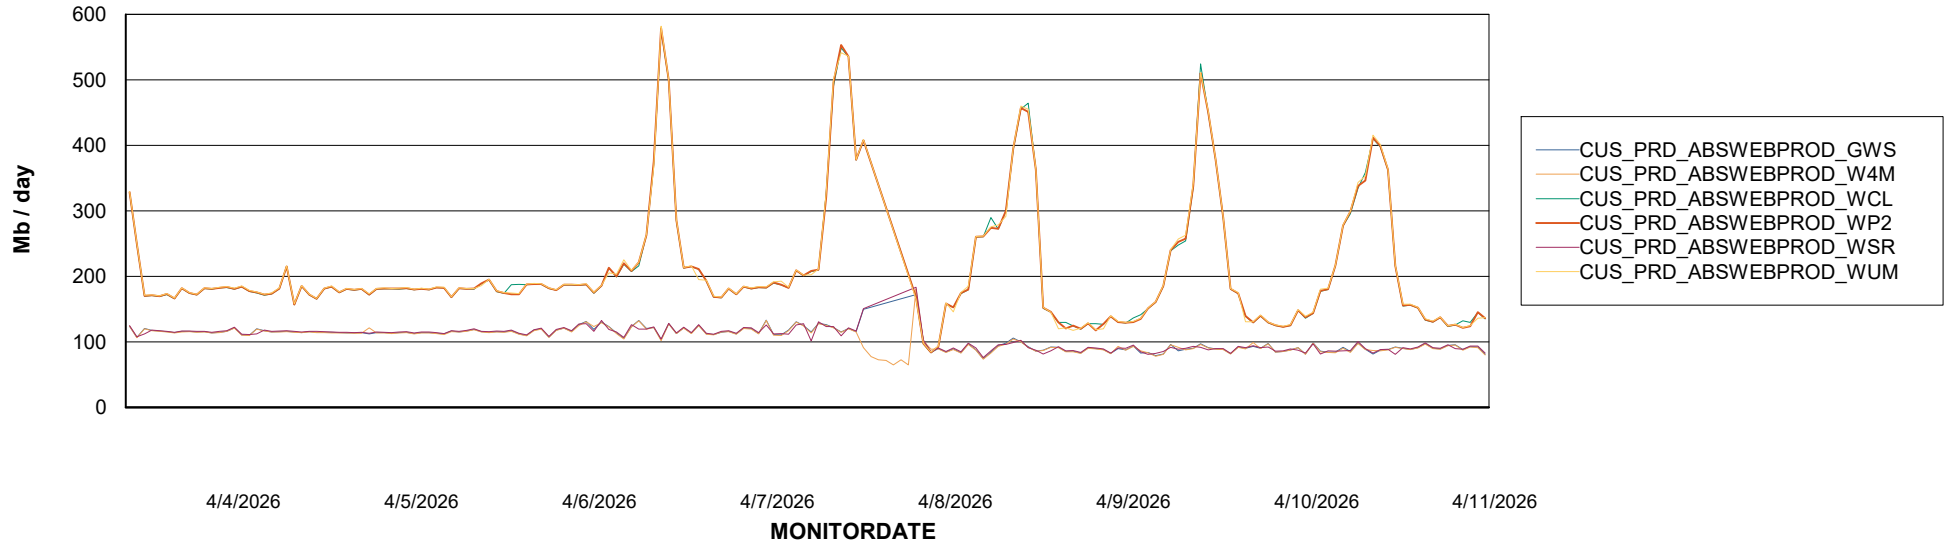

ABSSolute Web Component Services

Avg memory used per ABS Web component