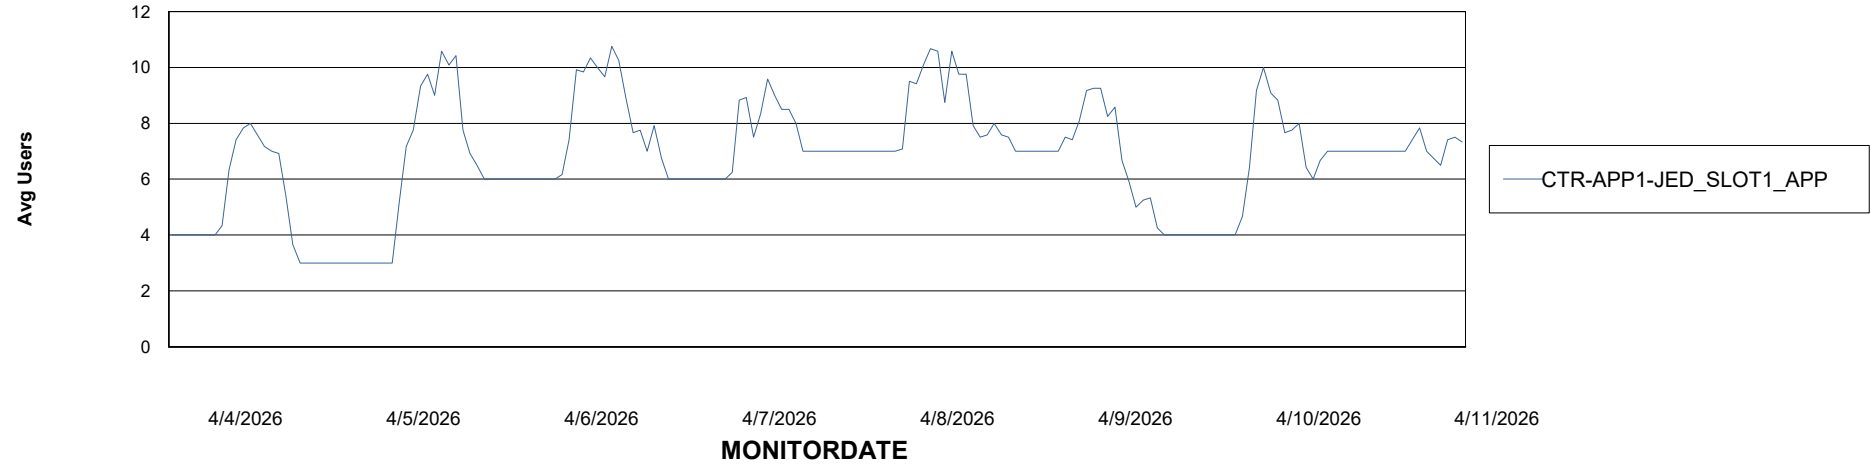

Avg users per day per ABS server