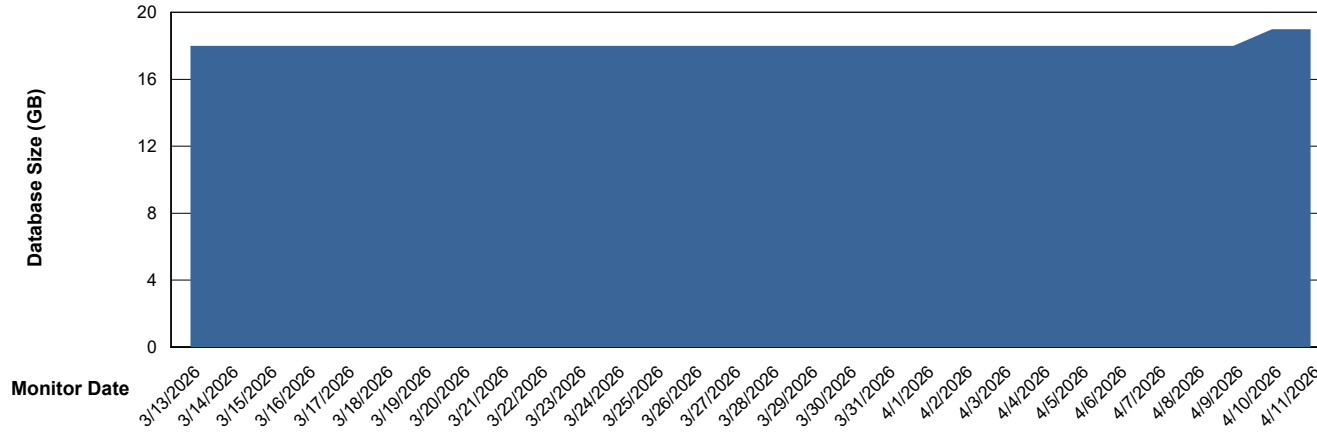

DATABASE SIZE CTR-BI-JED_ABS1

Database growth over last month