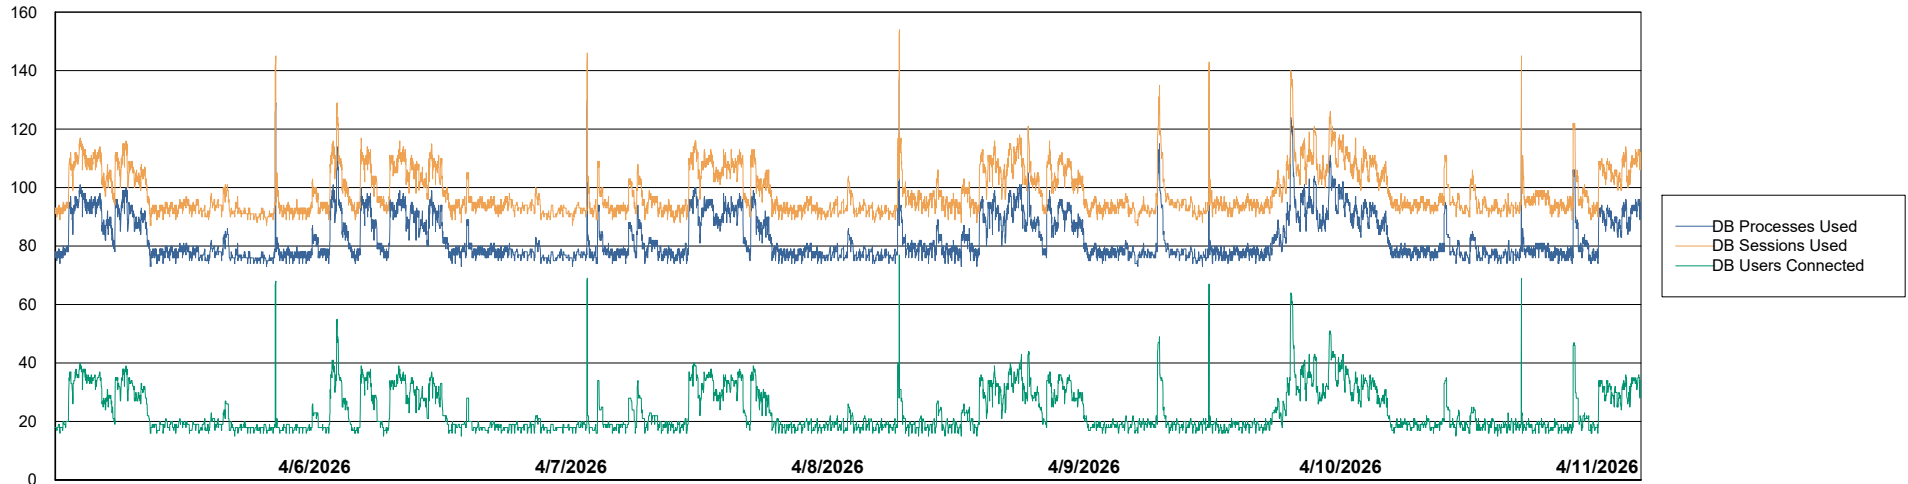

Database Performance CTR-BI-JED_ABS1