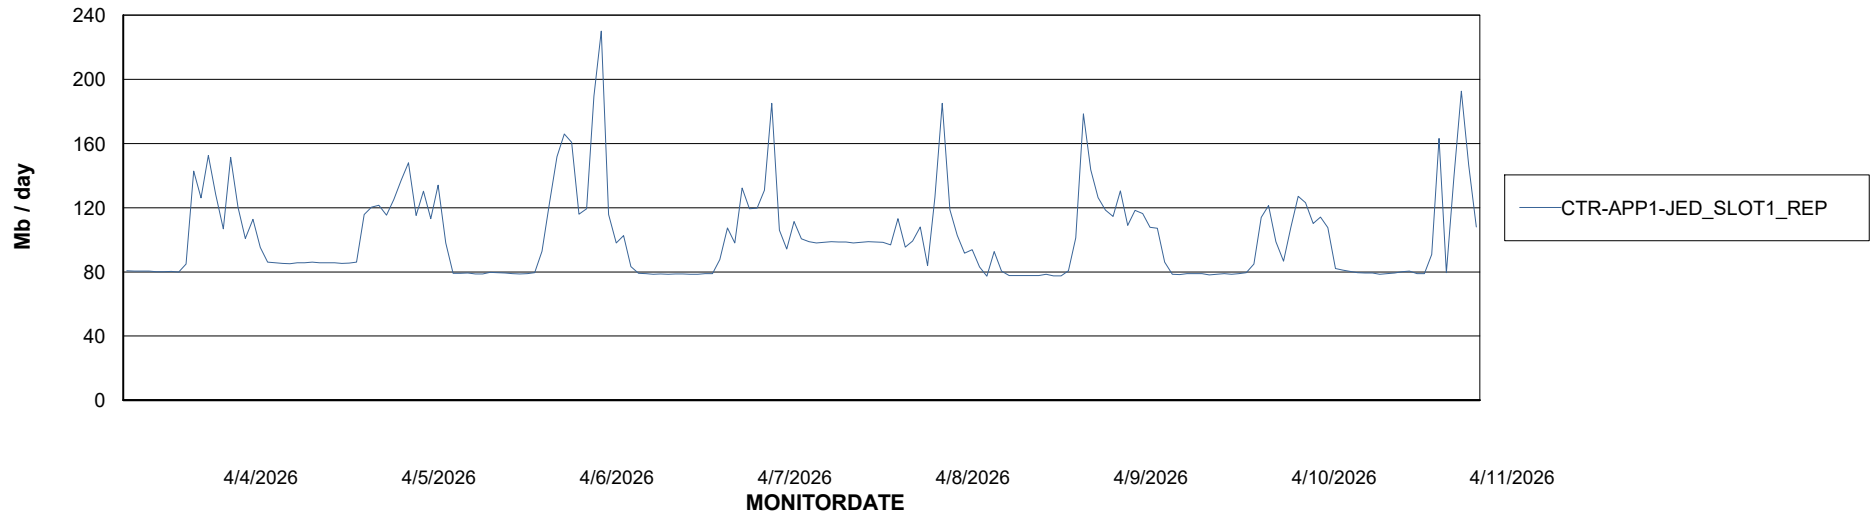

ABSSolute Application ReportServer Services

Avg memory used per ReportServer Service