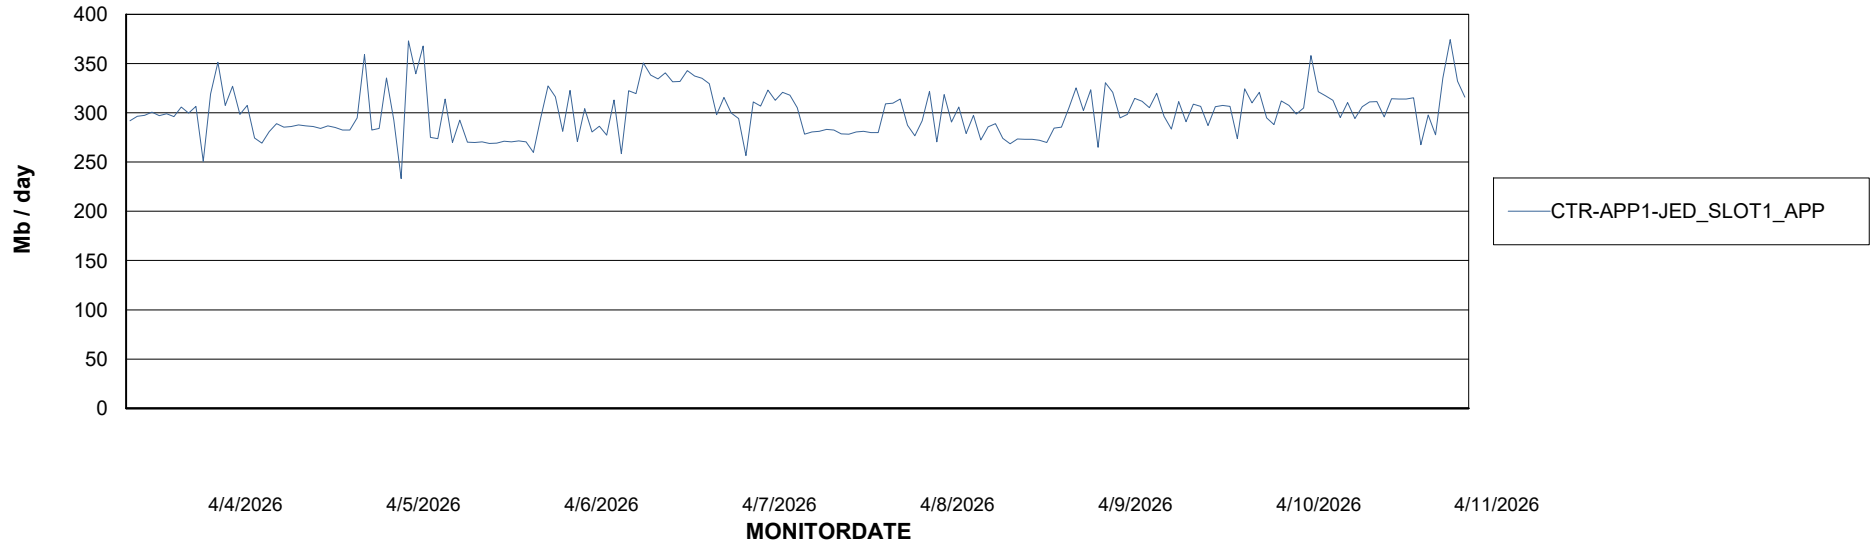

ABSSolute Application Server Services

Avg memory used per ABS Server Service