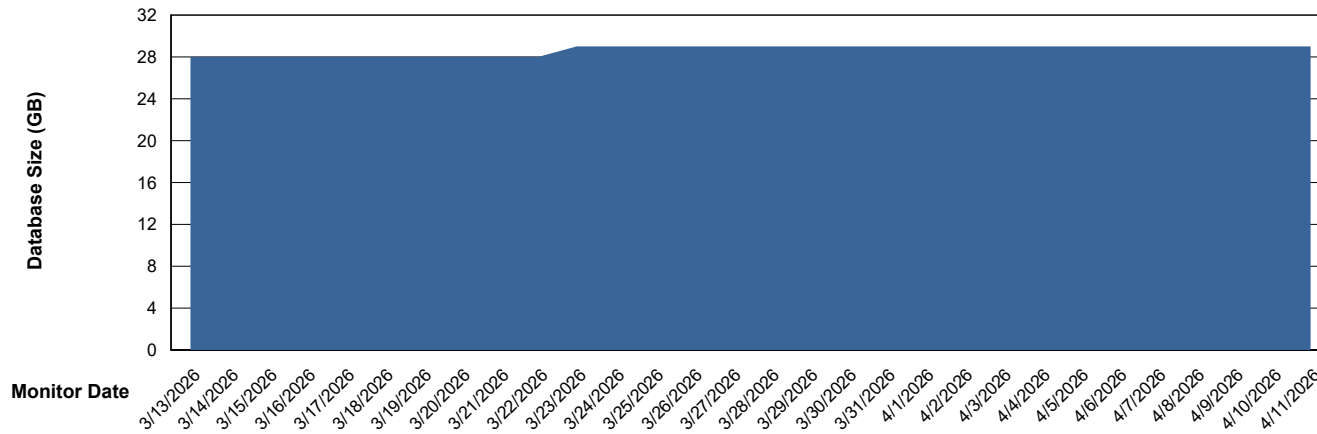

DATABASE SIZE CTR-DBS1-JED_PROD_ABS1

Database growth over last month