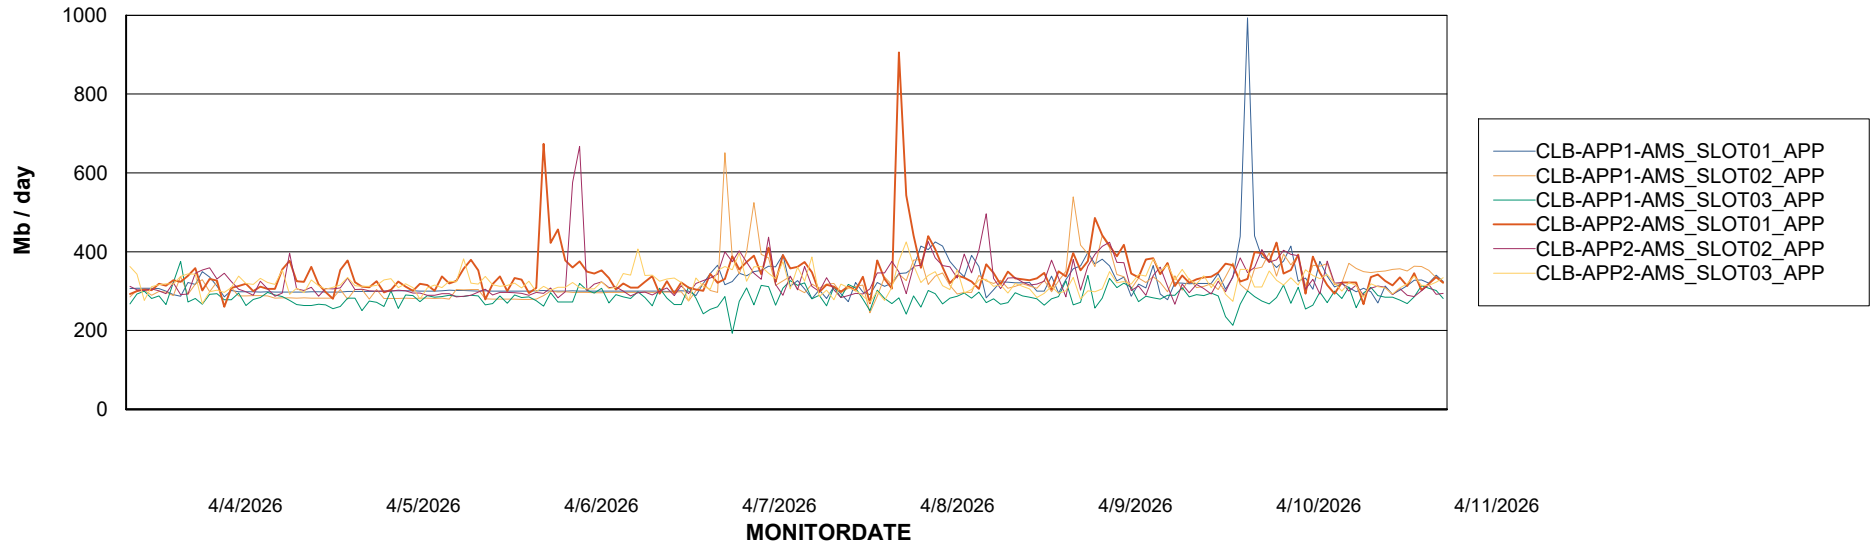

ABSSolute Application Server Services

Avg memory used per ABS Server Service