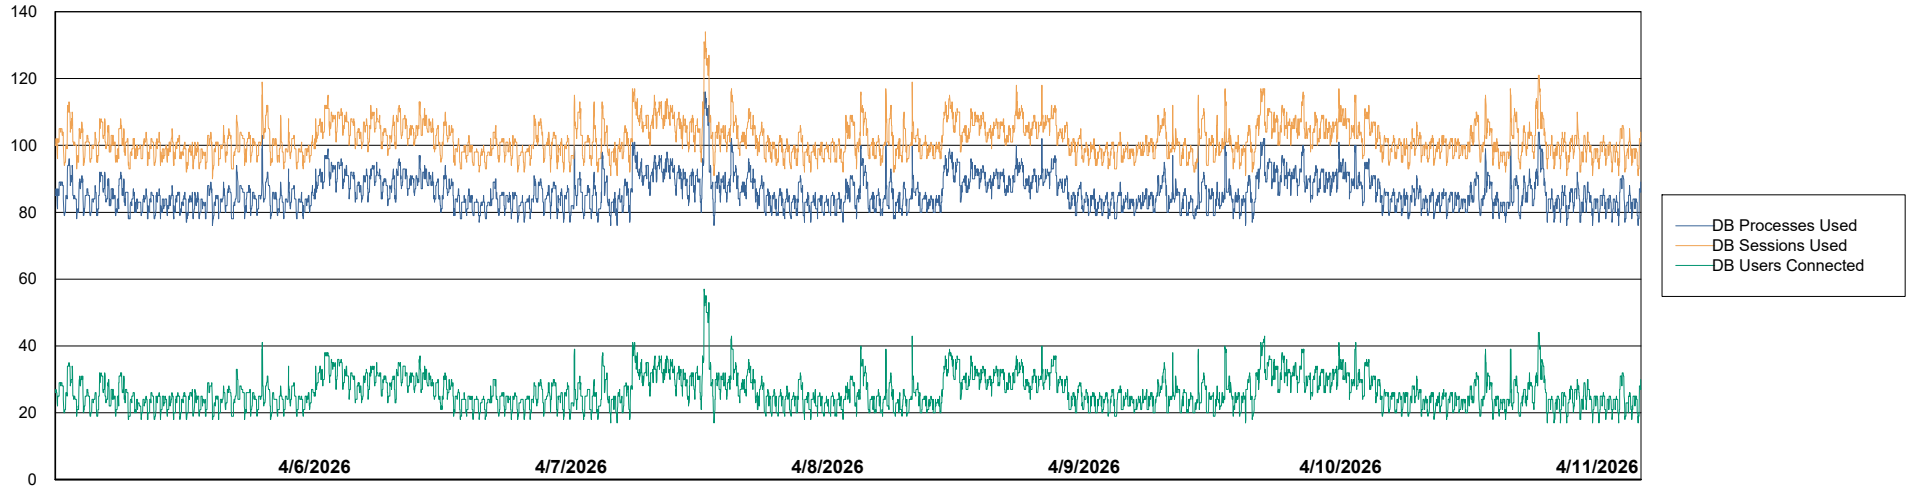

Database Performance: CLB-BI2-AMS_ABS1_DB