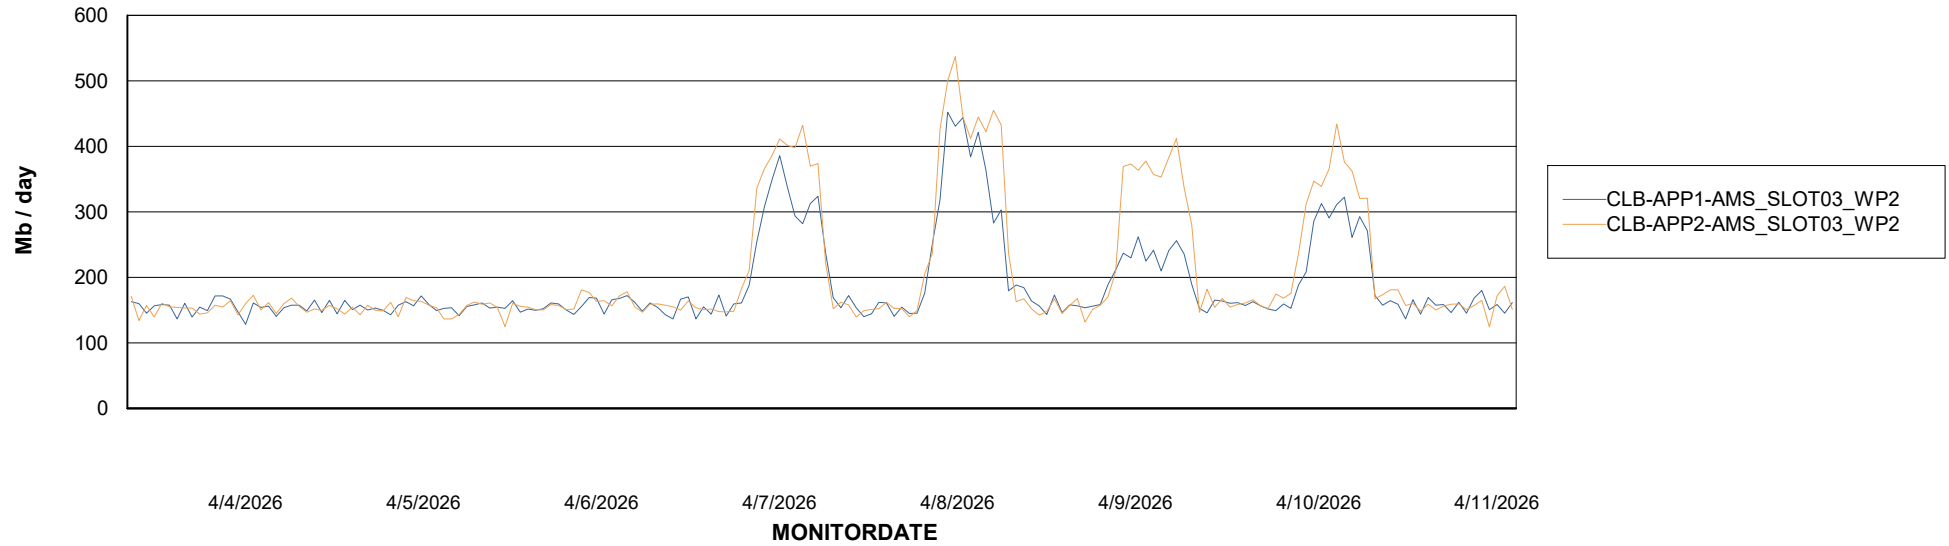

ABSolute Web Component Services

Avg memory used per ABS Web component