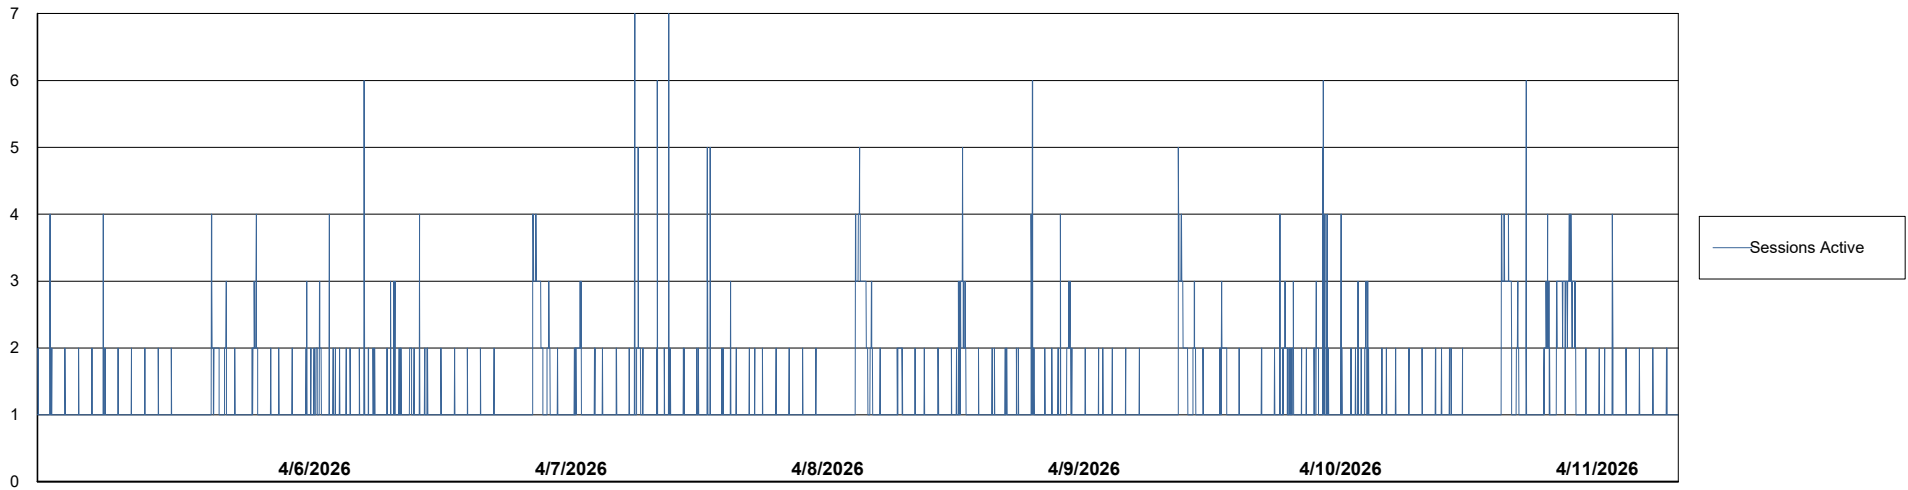

Database Performance: CLB-BI2-AMS_ABS1_DB