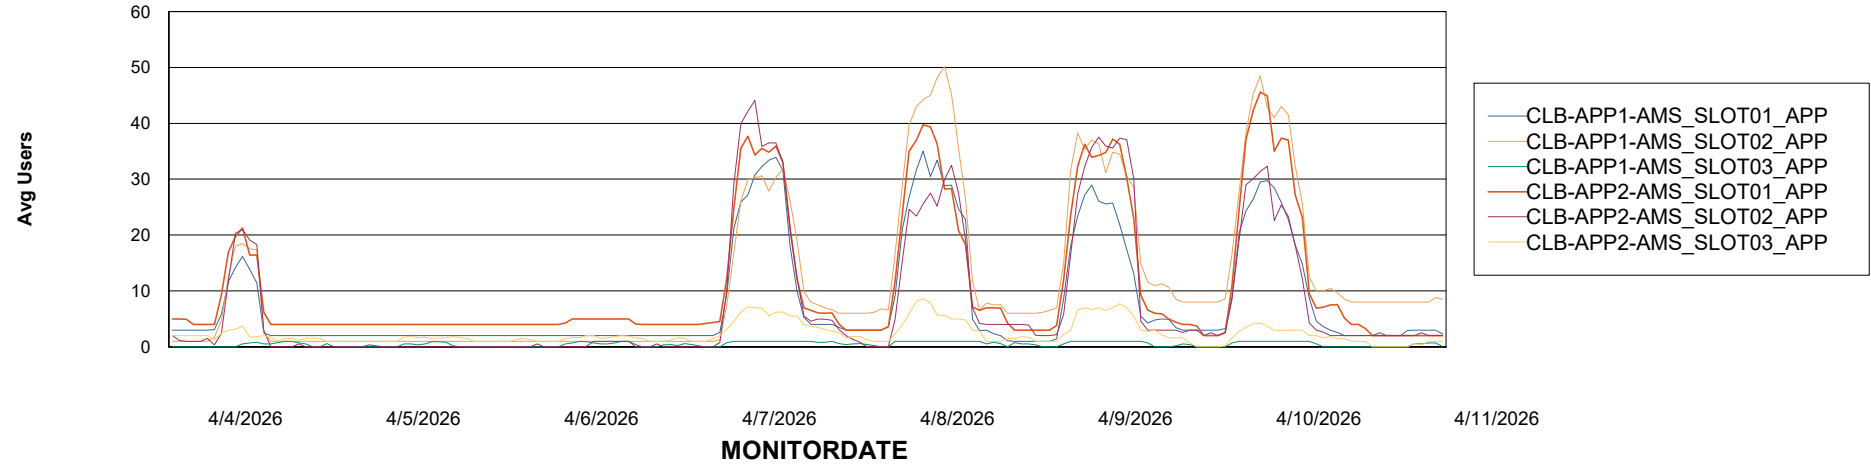

Avg users per day per ABS server