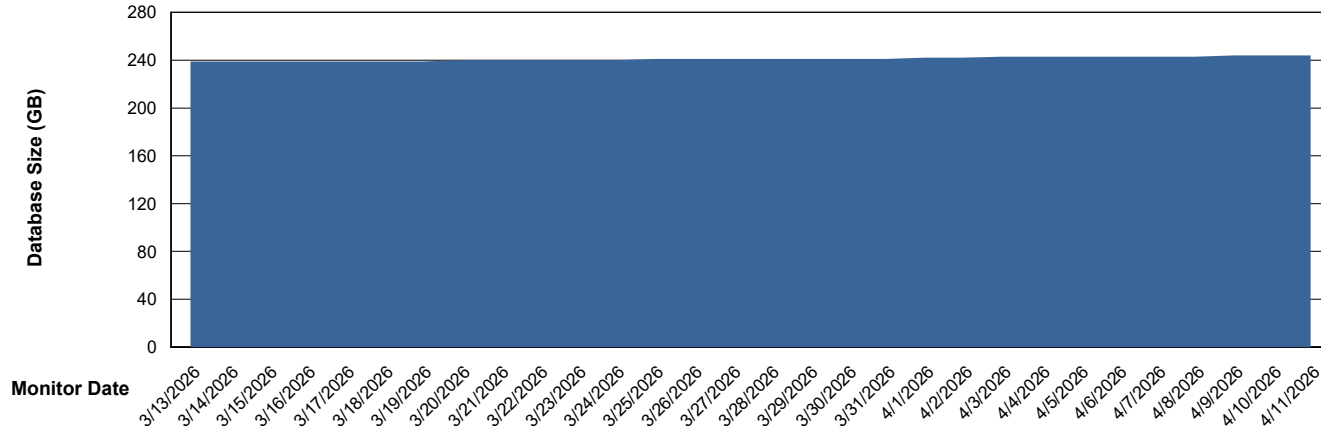

DATABASE SIZE   CLB-BI2-AMS_ABS1_DB

Database growth over last month