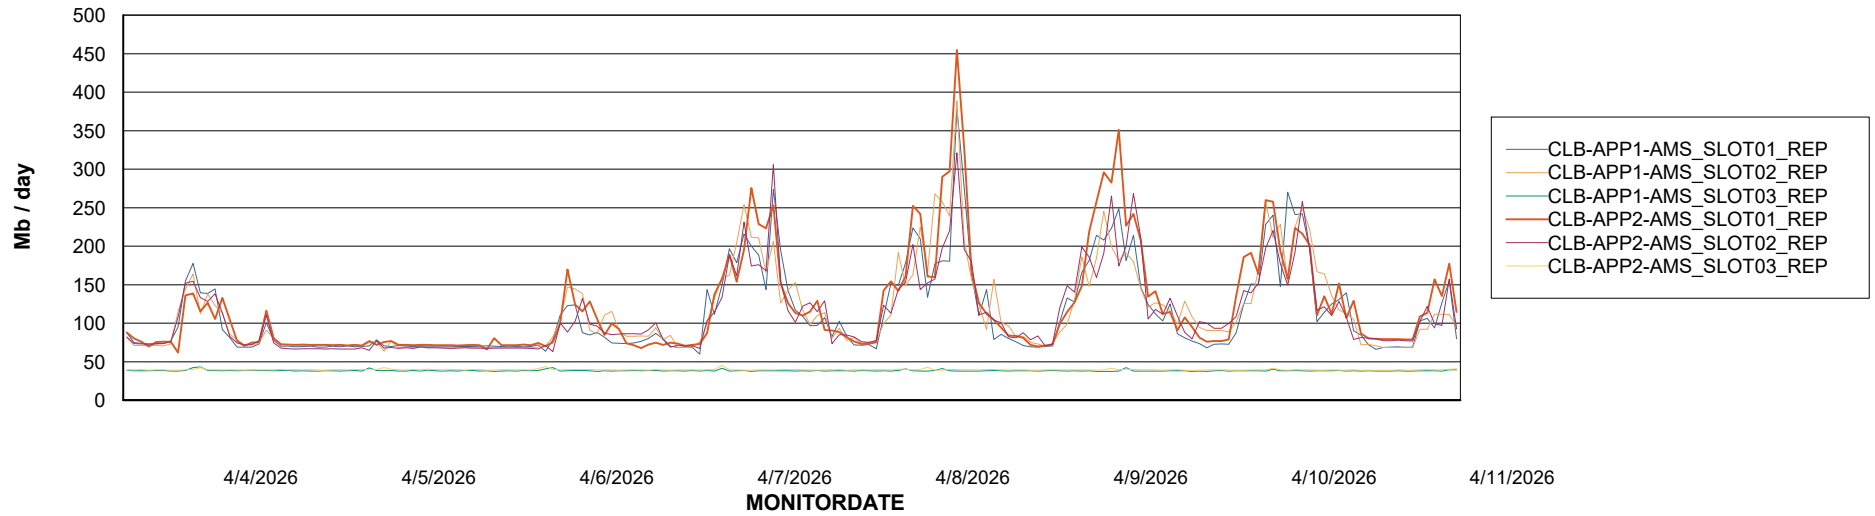

ABSSolute Application ReportServer Services

Avg memory used per ReportServer Service