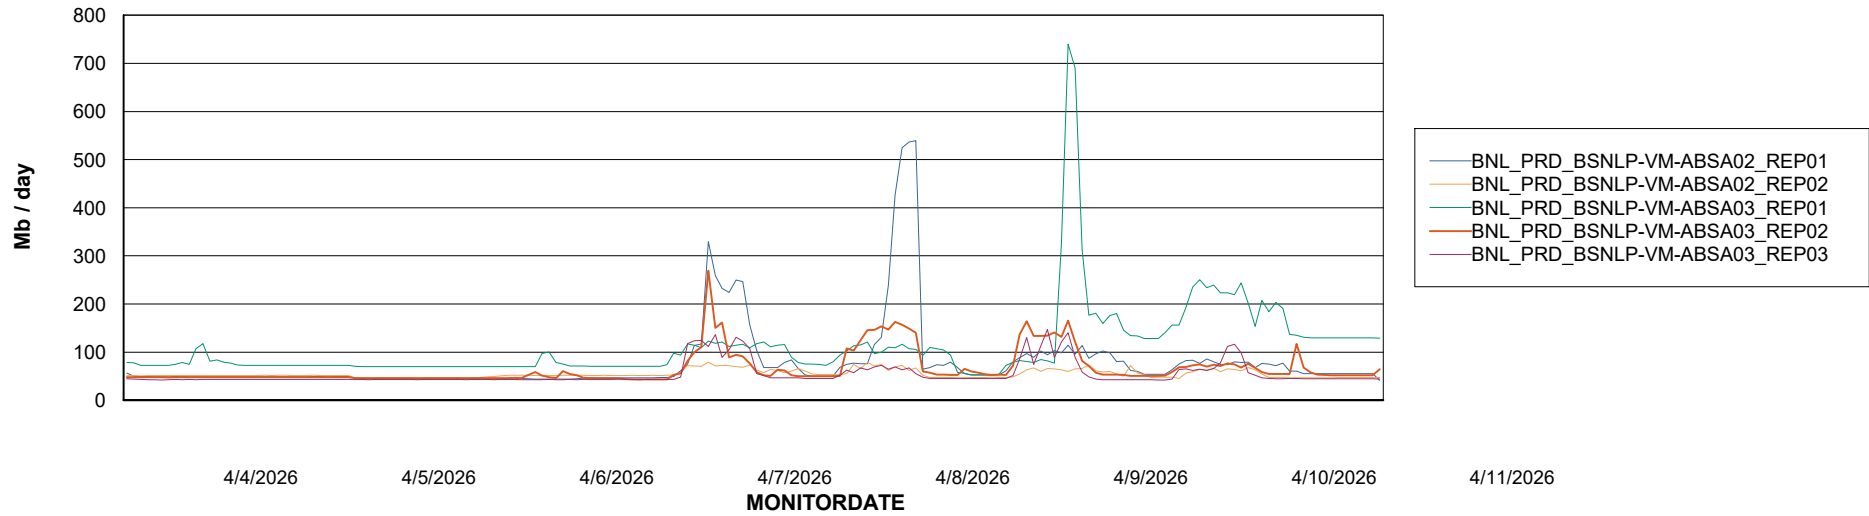

Avg memory used per ABS Server Service

Avg users per day per ABS server

Weekly SLA Customer Report

Customer BNL_Production
Database ID 83

ABSSolute Application ReportServer Services

Avg memory used per ReportServer Service