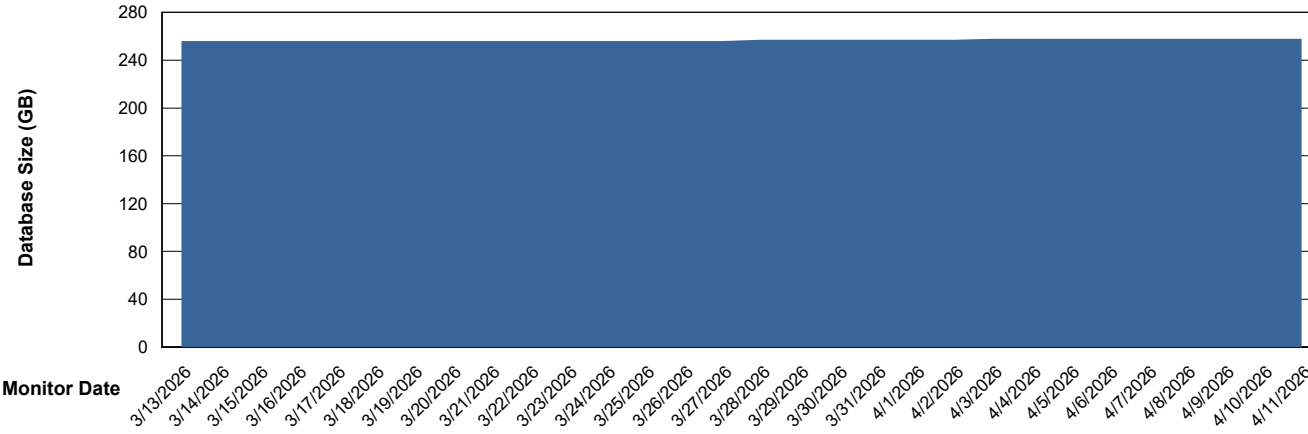

Weekly SLA Customer Report

Customer BNL_Production
Database ID 83

Database Performance BNLDB_Production

Weekly SLA Customer Report

Customer BNL_Production
Database ID 83

Database Performance BNLDB_Standby

DB Processes Max 4
DB Processes Max 1,000
DB Processes Max 0

Weekly SLA Customer Report

Customer BNL_Production
 Database ID 83

DATABASE SIZE BNLDB_Production

Database growth over last month

Database Tablespace BNLDB_Production

Date	Tablespace Name	MaxFilesize (Gb)	Usedsize (Gb)	Percentage free
4/11/2026	ABSDATA	320	72	77
	INDX	320	176	45
4/10/2026	ABSDATA	320	72	77
	INDX	320	176	45
4/9/2026	ABSDATA	320	72	77
	INDX	320	176	45
4/8/2026	ABSDATA	320	72	77
	INDX	320	176	45
4/7/2026	ABSDATA	320	72	77
	INDX	320	176	45
4/6/2026	ABSDATA	320	72	77
	INDX	320	176	45
4/5/2026	ABSDATA	320	72	77
	INDX	320	176	45