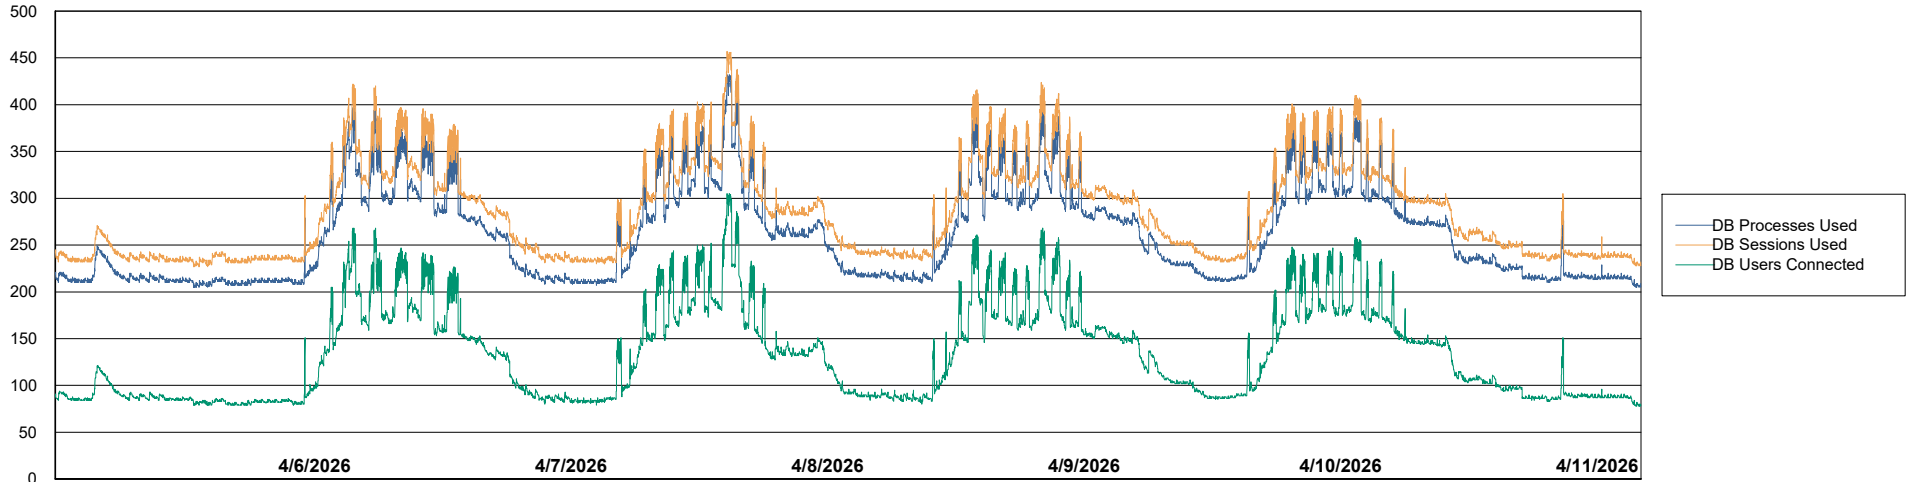

Weekly SLA Customer Report

Customer BNL_Production
Database ID 83

Harddisk Usage BNL_PRD_vm-absa03

	Free disk space on C: (%)	Total disk space on C: (Gb)	Used disk space on C: (Gb)	Free disk space on D: (%)	Total disk space on D: (Gb)	Used disk space on D: (Gb)	Free disk space on E: (%)	Total disk space on E: (Gb)	Used disk space on E: (Gb)
4/11/2026	57	127	55	60	127	51	92	64	5
4/10/2026	57	127	54	60	127	51	92	64	5
4/9/2026	58	127	53	60	127	51	92	64	5
4/8/2026	58	127	53	60	127	51	92	64	5
4/7/2026	58	127	53	60	127	51	92	64	5
4/6/2026	58	127	53	60	127	51	92	64	5
4/5/2026	58	127	53	60	127	51	92	64	5

Weekly SLA Customer Report

Customer BNL_Production
Database ID 83

Database Performance BNLDB_Production

Weekly SLA Customer Report

Customer BNL_Production
Database ID 83

Database Performance BNLDB_Standby

DB Processes Max 4
DB Processes Max 1,000
DB Processes Max 0