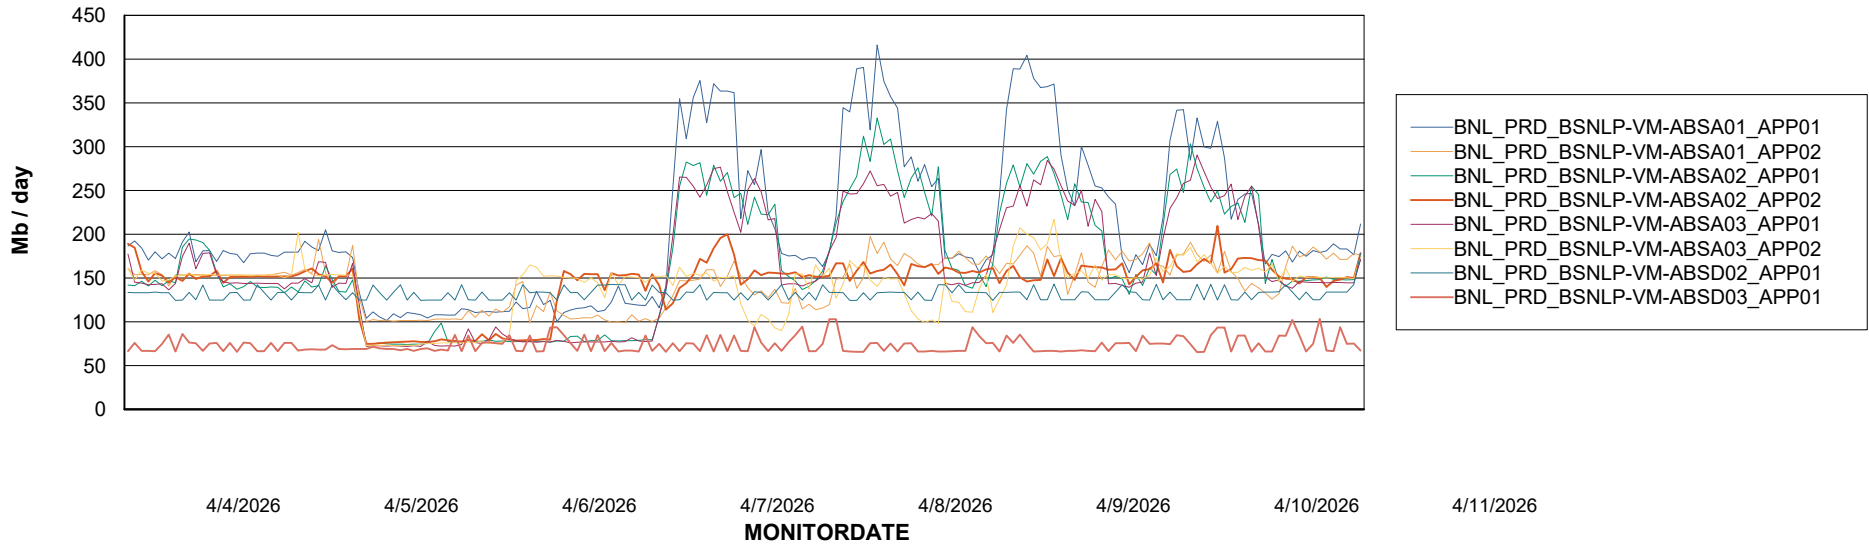

ABSSolute Application Server Services

Avg memory used per ABS Server Service