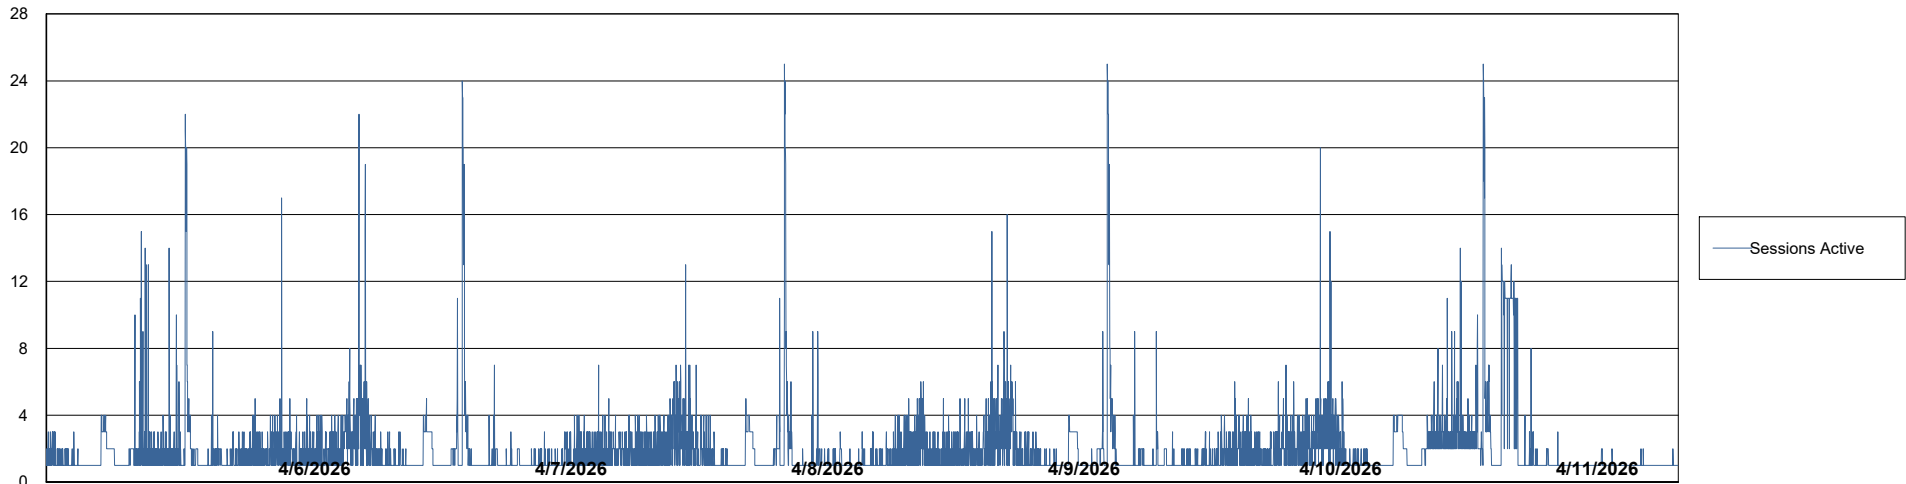

Database Performance AUJ_DB3_Primary