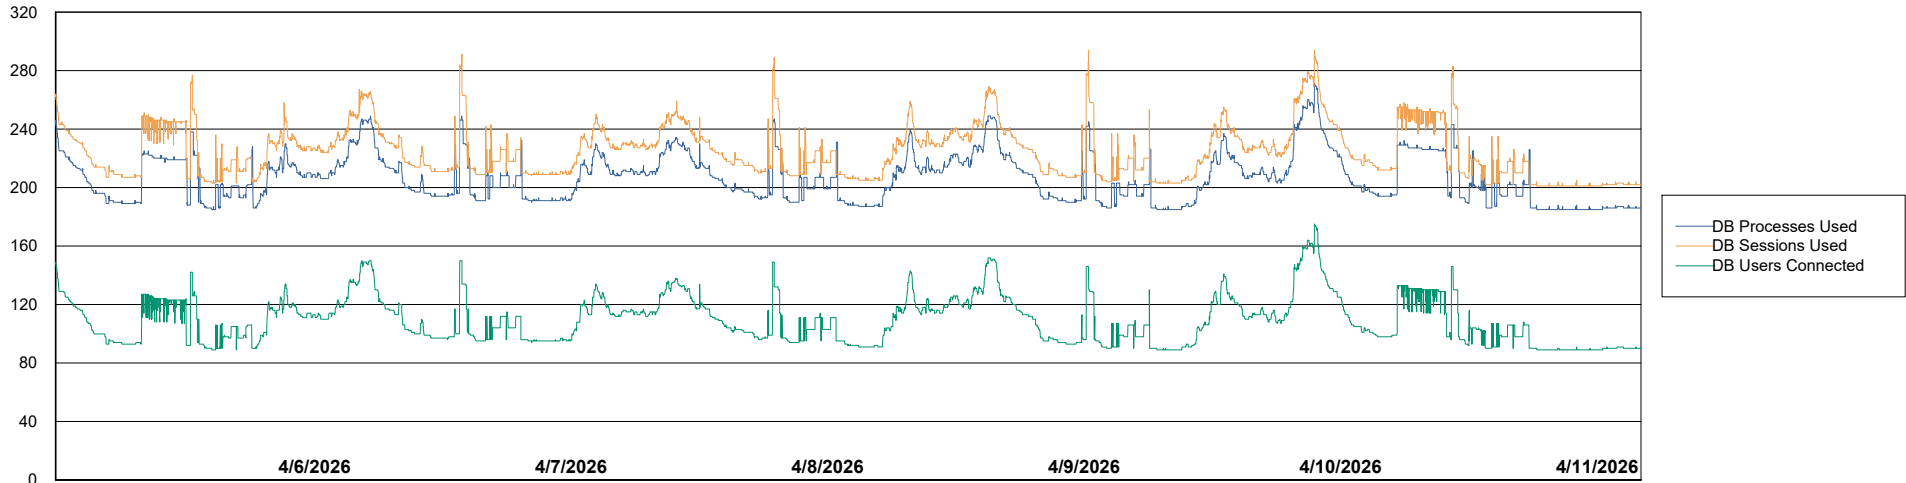

Database Performance AUJ_DB3_Primary