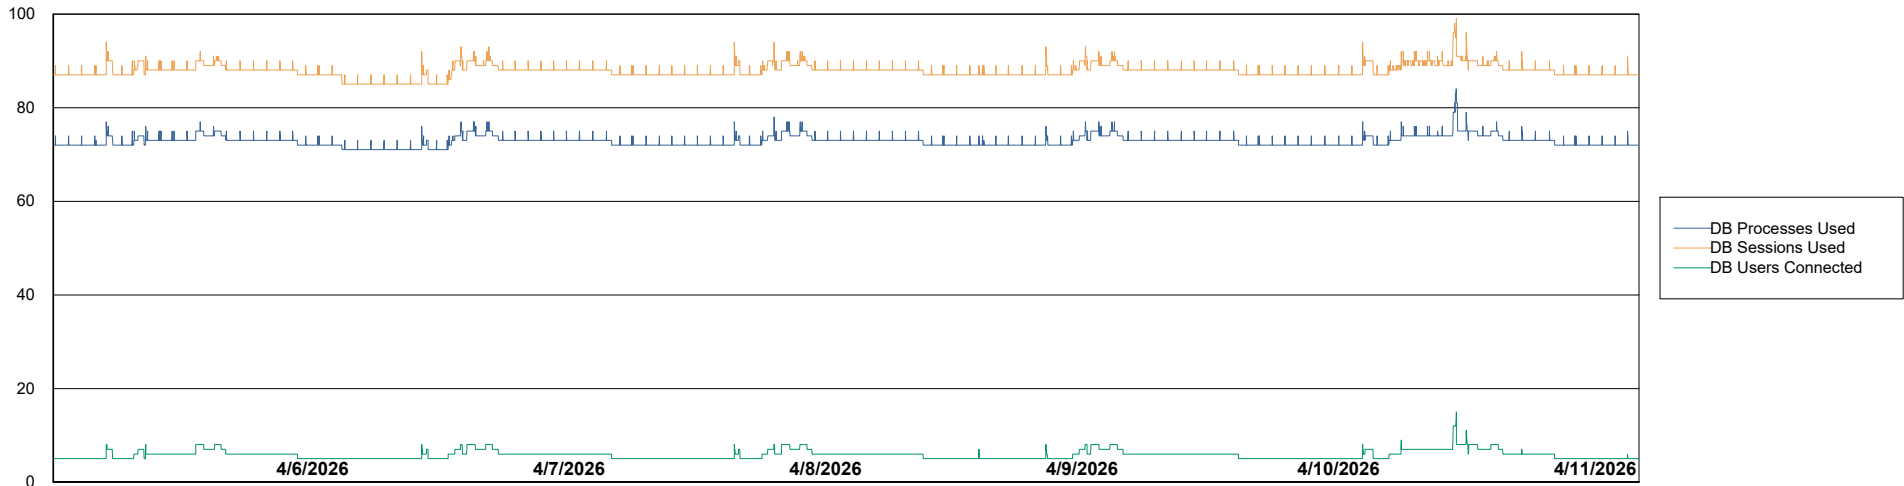

Weekly SLA Customer Report

Customer AUJ_Production
Database ID 41

Database Performance AUJ_ABSEM3_DB

Weekly SLA Customer Report

Customer AUJ_Production
Database ID 41

Database Performance AUJ_BI3_DB

Weekly SLA Customer Report