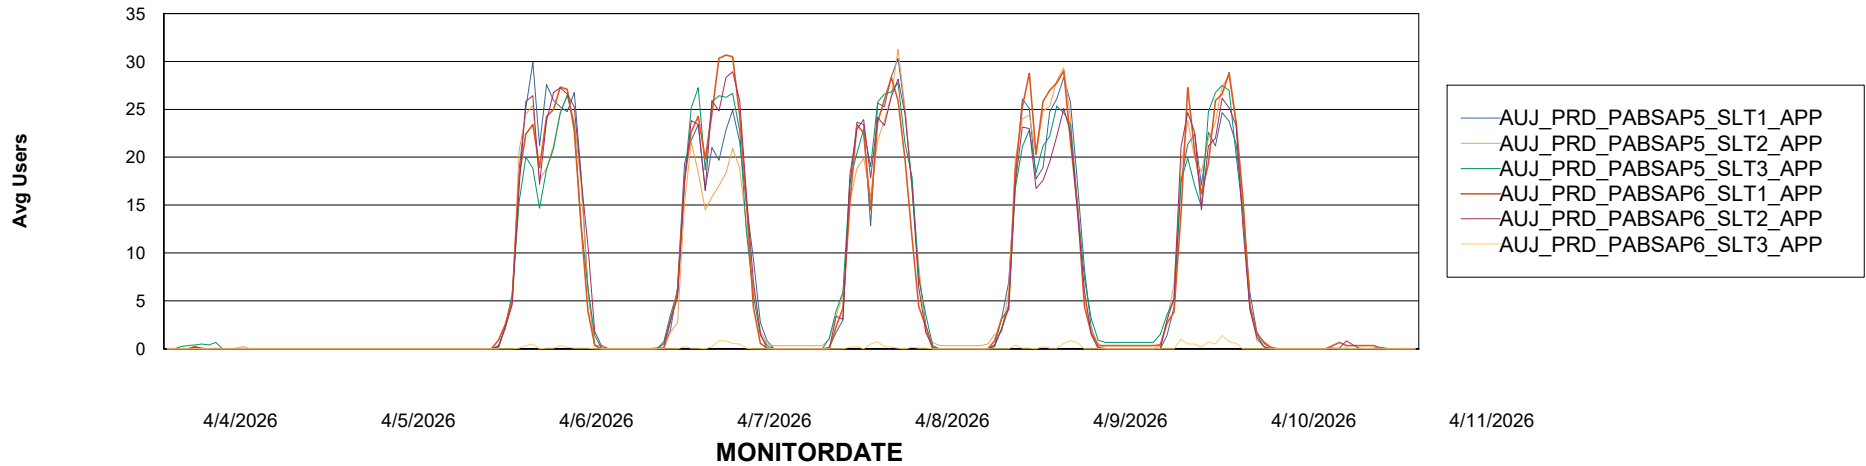

Avg users per day per ABS server