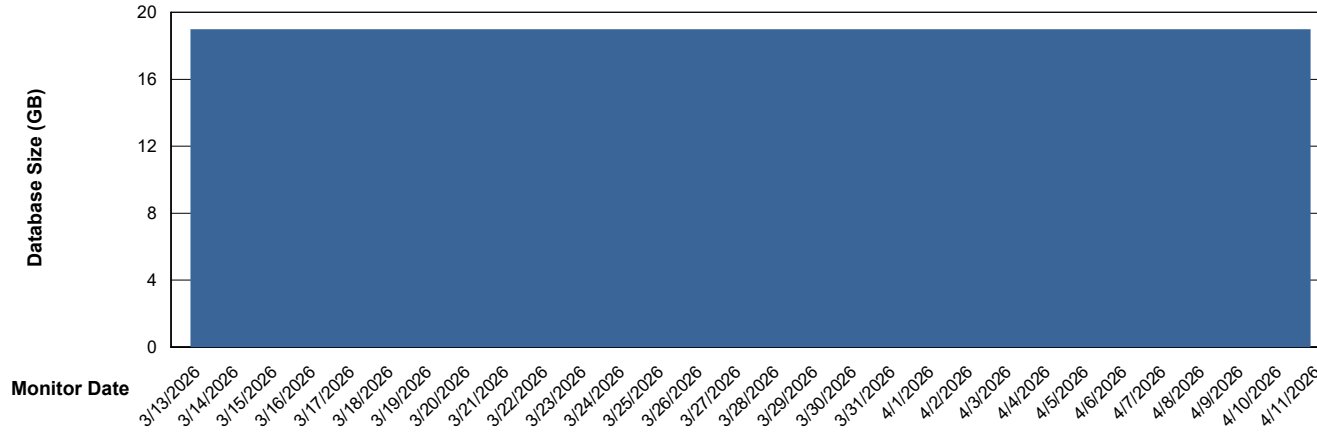

Customer AUJ_Production
Database ID 41

Database Performance AUJ_DB3_Primary

Weekly SLA Customer Report

Customer AUJ_Production
Database ID 41

DATABASE SIZE AUJ_ABSEM3_DB

Database growth over last month

DATABASE SIZE AUJ_BI3_DB

Database growth over last month

Weekly SLA Customer Report

Customer AUJ_Production
Database ID 41

DATABASE SIZE AUJ_DB3_Primary

Database growth over last month

Weekly SLA Customer Report

Customer AUJ_Production
 Database ID 41