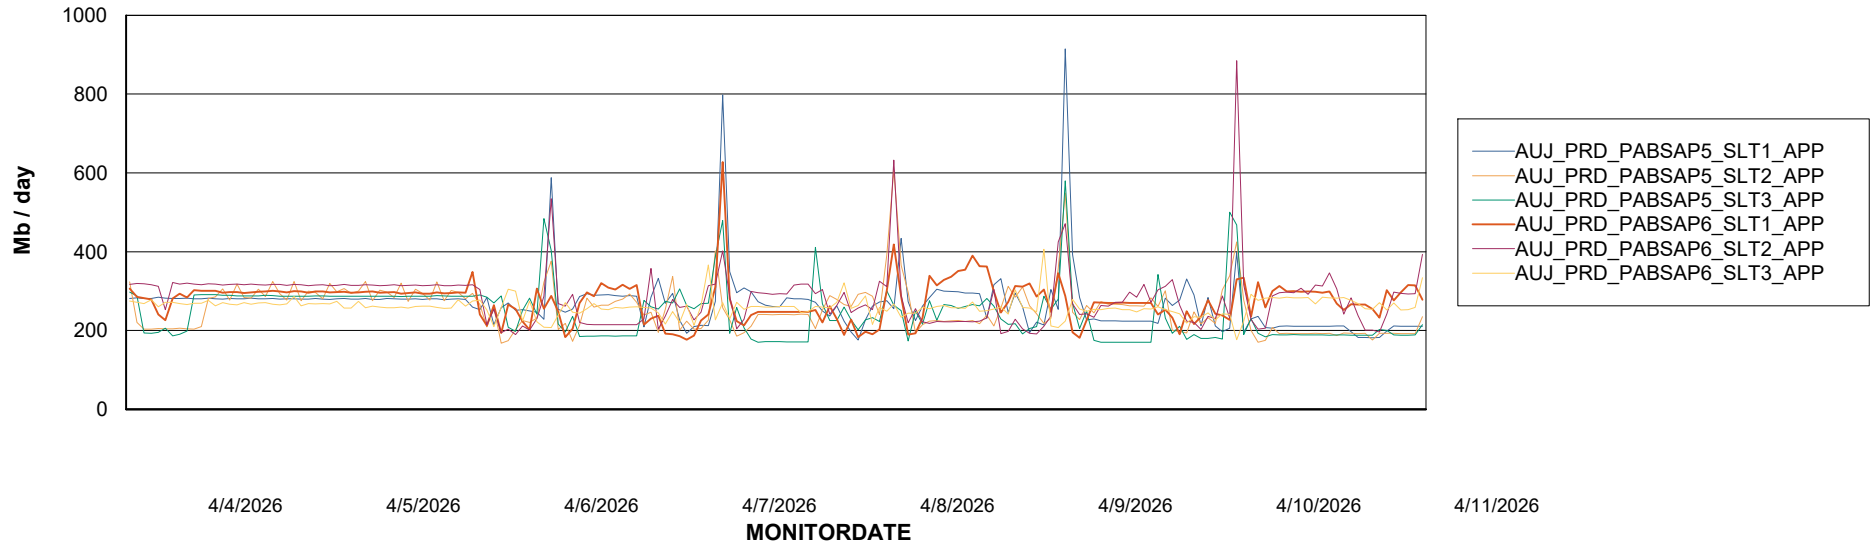

ABSSolute Application Server Services

Avg memory used per ABS Server Service