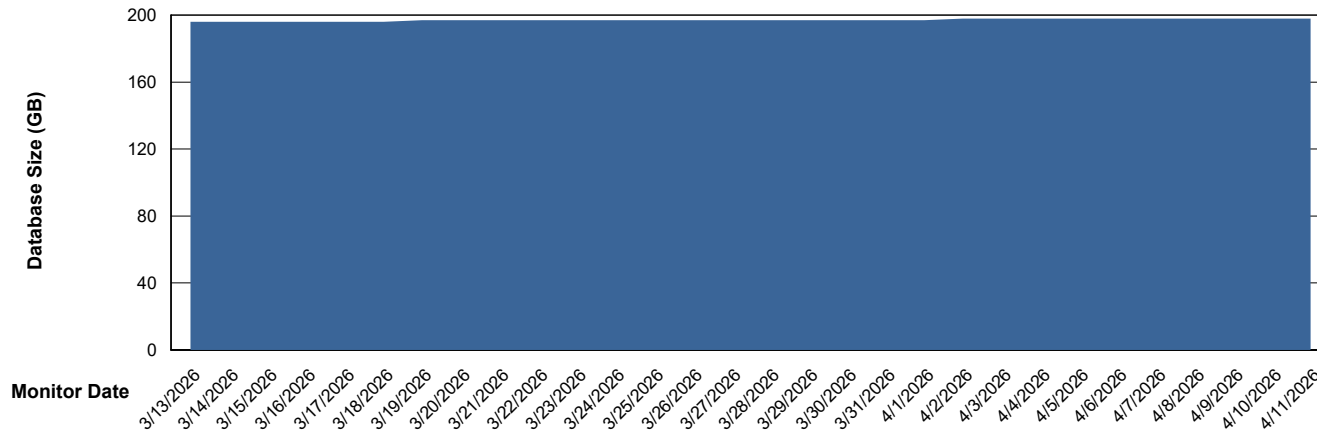

Customer AUJ_Production
Database ID 41

Database Performance AUJ_DB3_Primary

Weekly SLA Customer Report

Customer AUJ_Production
Database ID 41

DATABASE SIZE AUJ_ABSEM3_DB

Database growth over last month

DATABASE SIZE AUJ_BI3_DB

Database growth over last month

Weekly SLA Customer Report

Customer AUJ_Production
Database ID 41

DATABASE SIZE AUJ_DB3_Primary

Database growth over last month

Weekly SLA Customer Report

Customer AUJ_Production
 Database ID 41