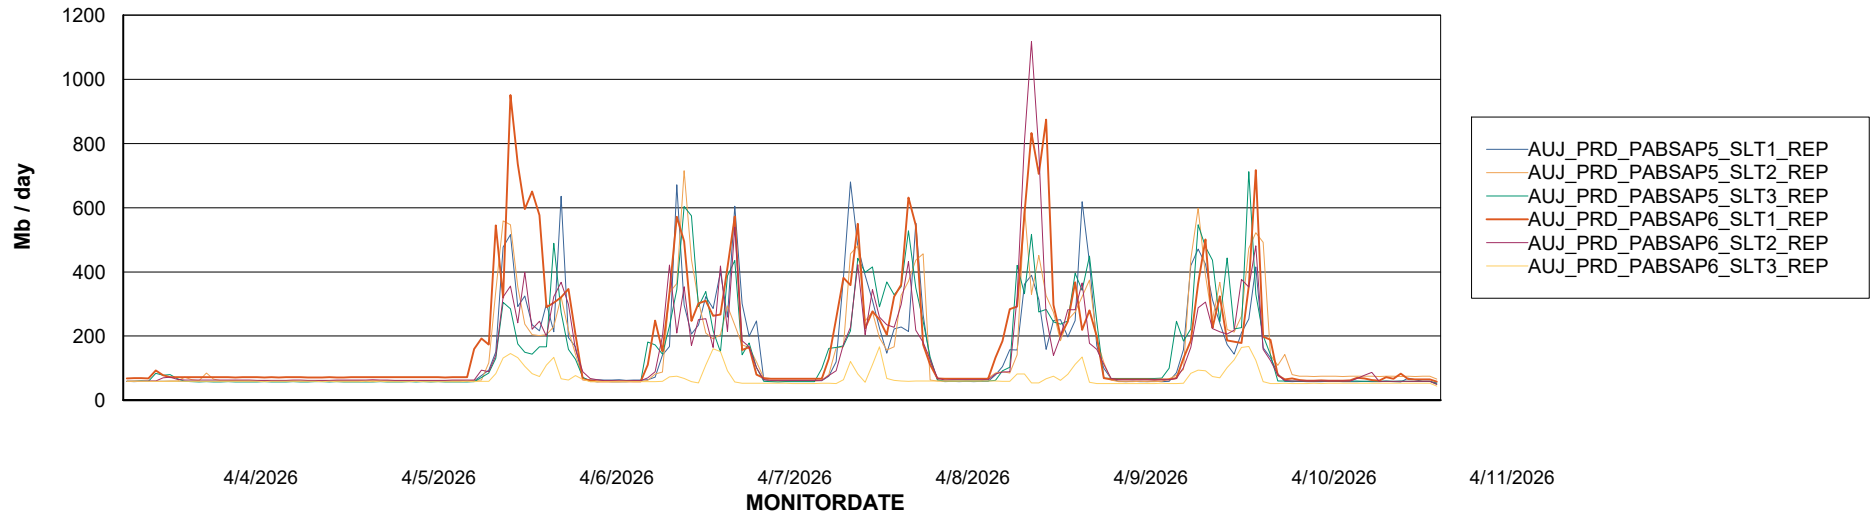

ABSSolute Application ReportServer Services

Avg memory used per ReportServer Service