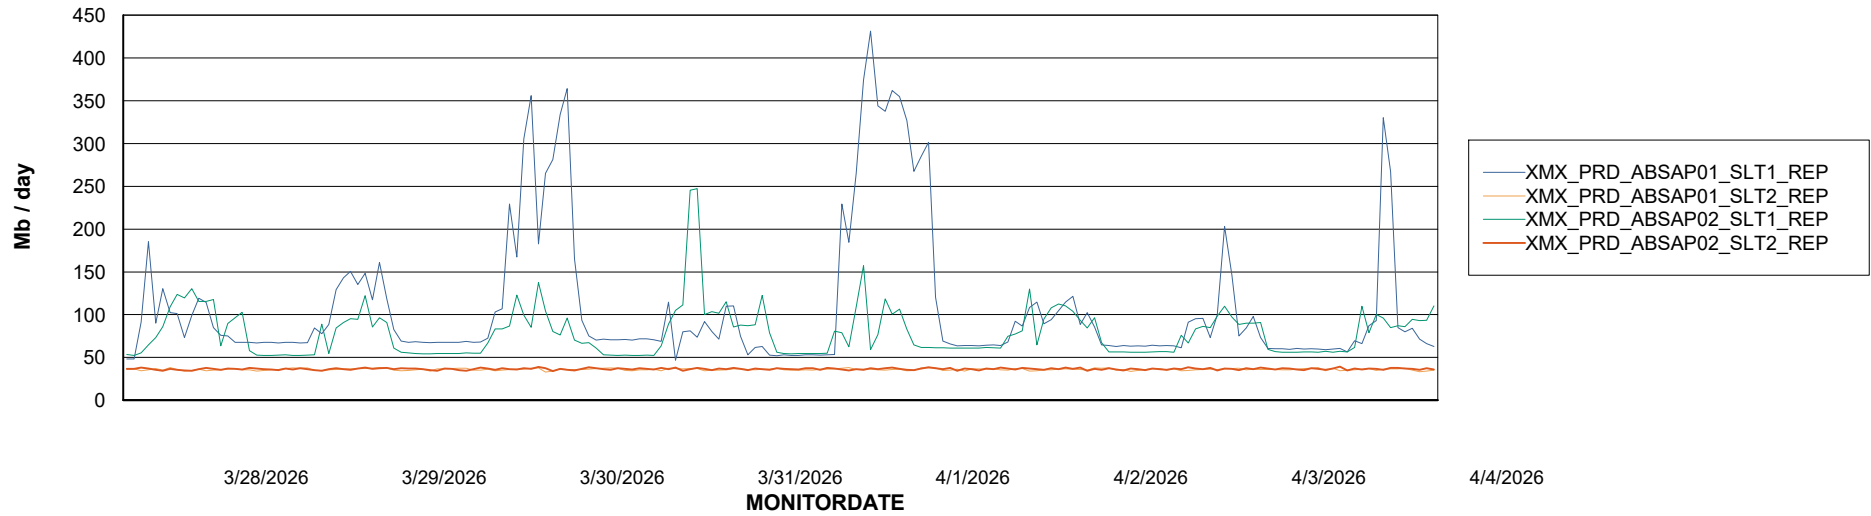

ABSSolute Application ReportServer Services

Avg memory used per ReportServer Service