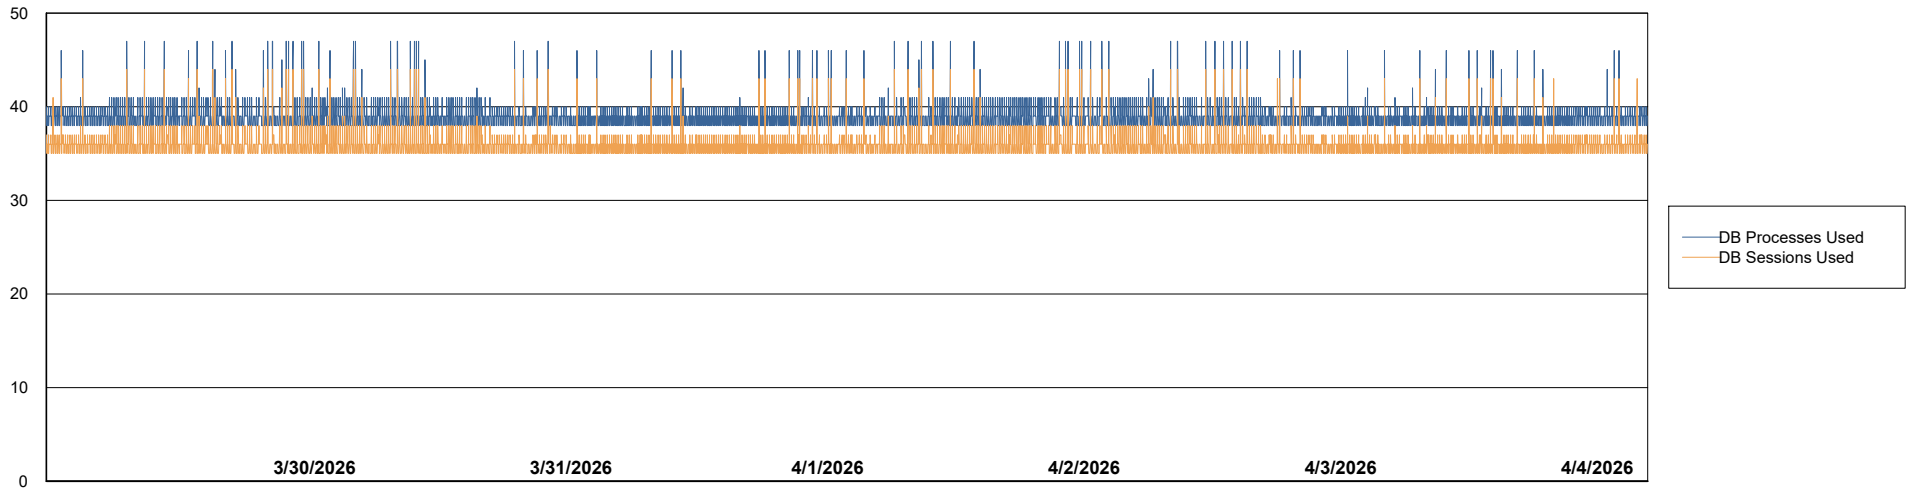

Database Performance VOS_PRD_ABSORA2-2022_HSBABS1

DB Processes Max 1,000