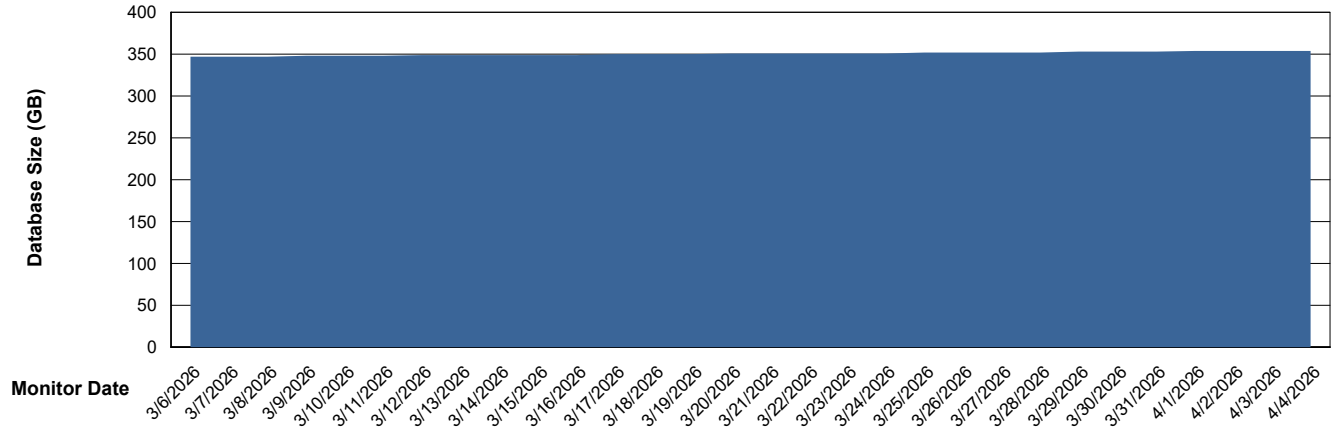

DATABASE SIZE VOS_PRD_ABSORA1-2022_ABS1

Database growth over last month