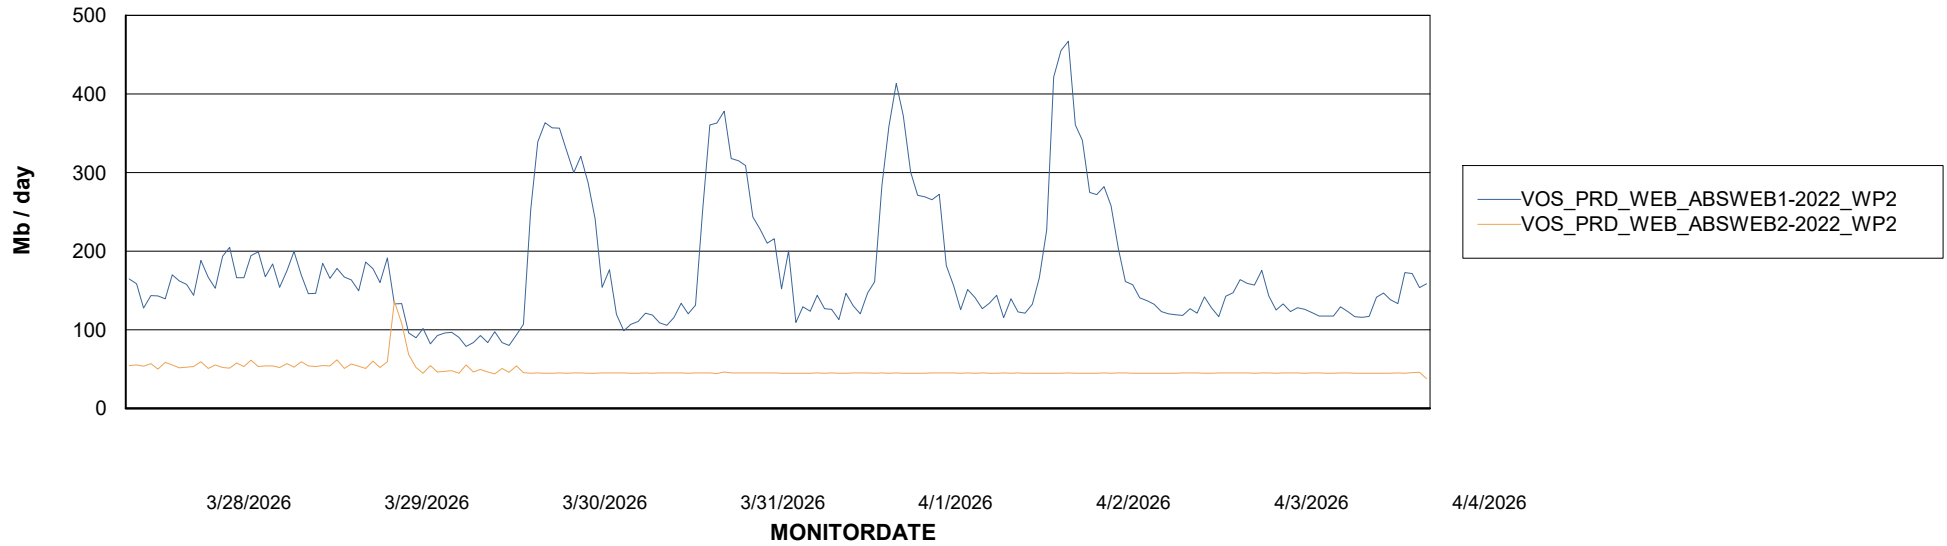

ABSSolute Web Component Services

Avg memory used per ABS Web component