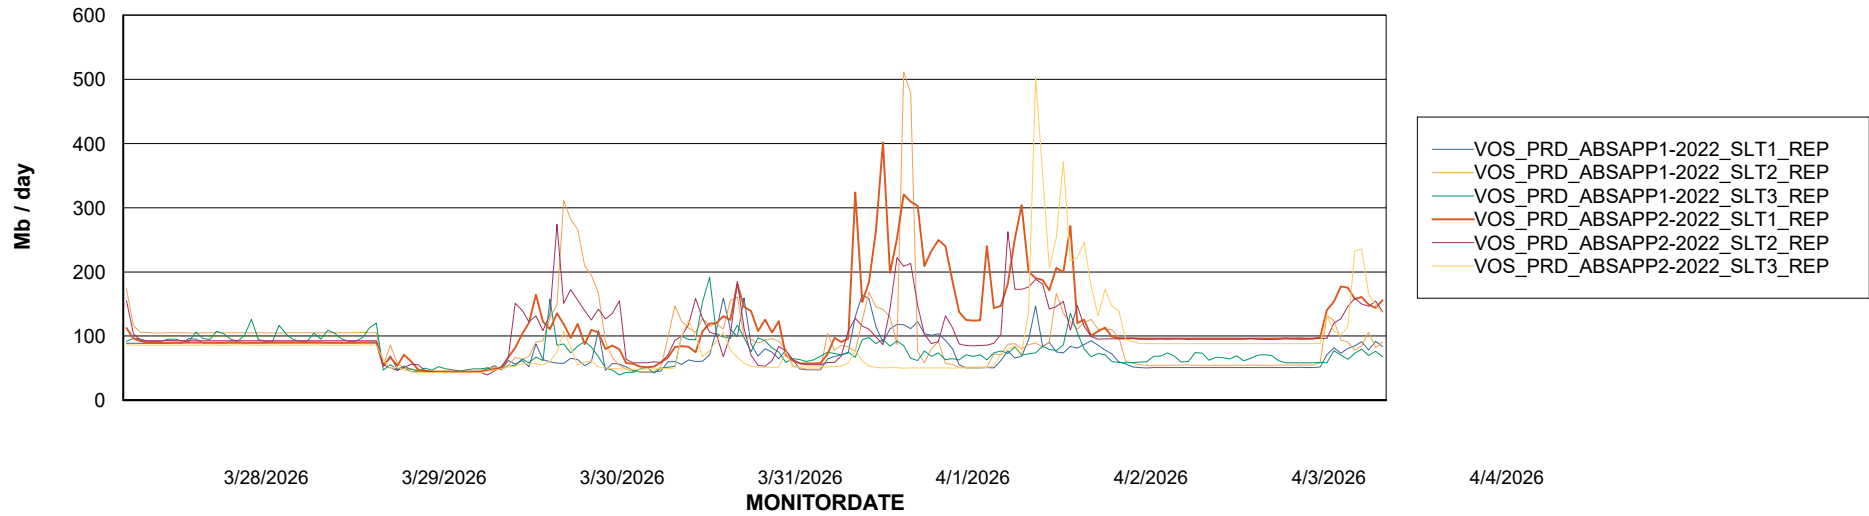

Avg memory used per ABS Server Service

Avg users per day per ABS server

Weekly SLA Customer Report

Customer VOS_Production
Database ID 143

ABSSolute Application ReportServer Services

Avg memory used per ReportServer Service