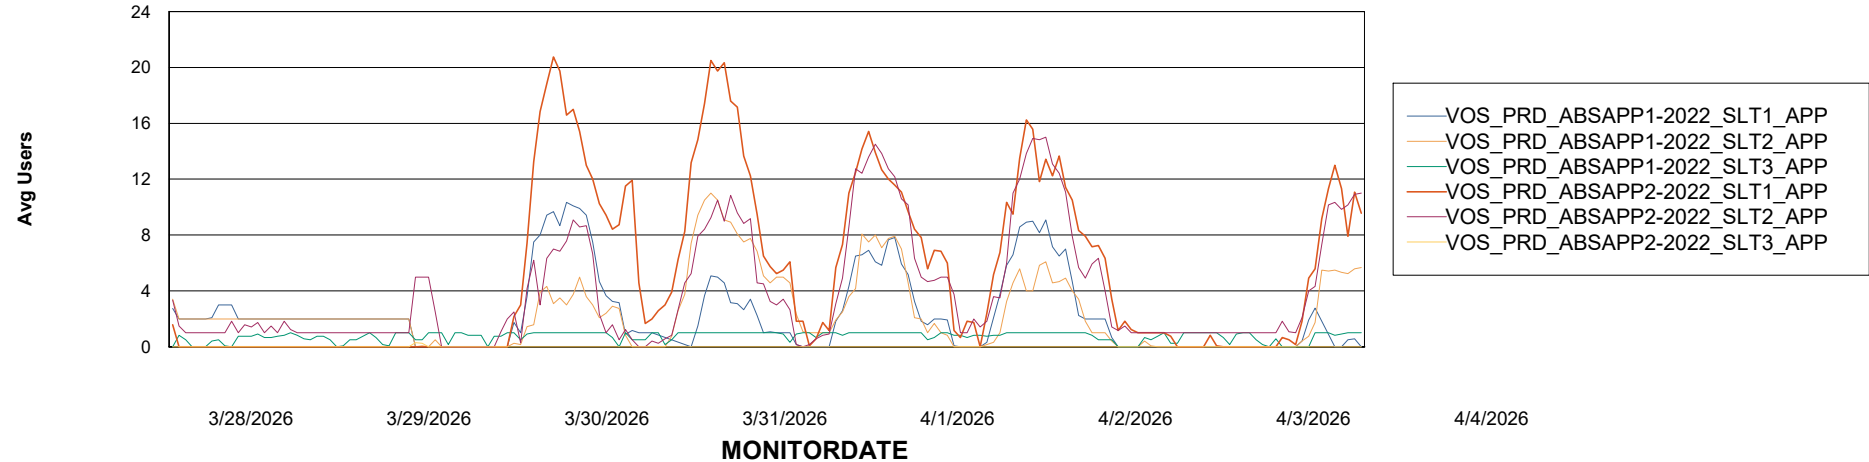

Avg users per day per ABS server