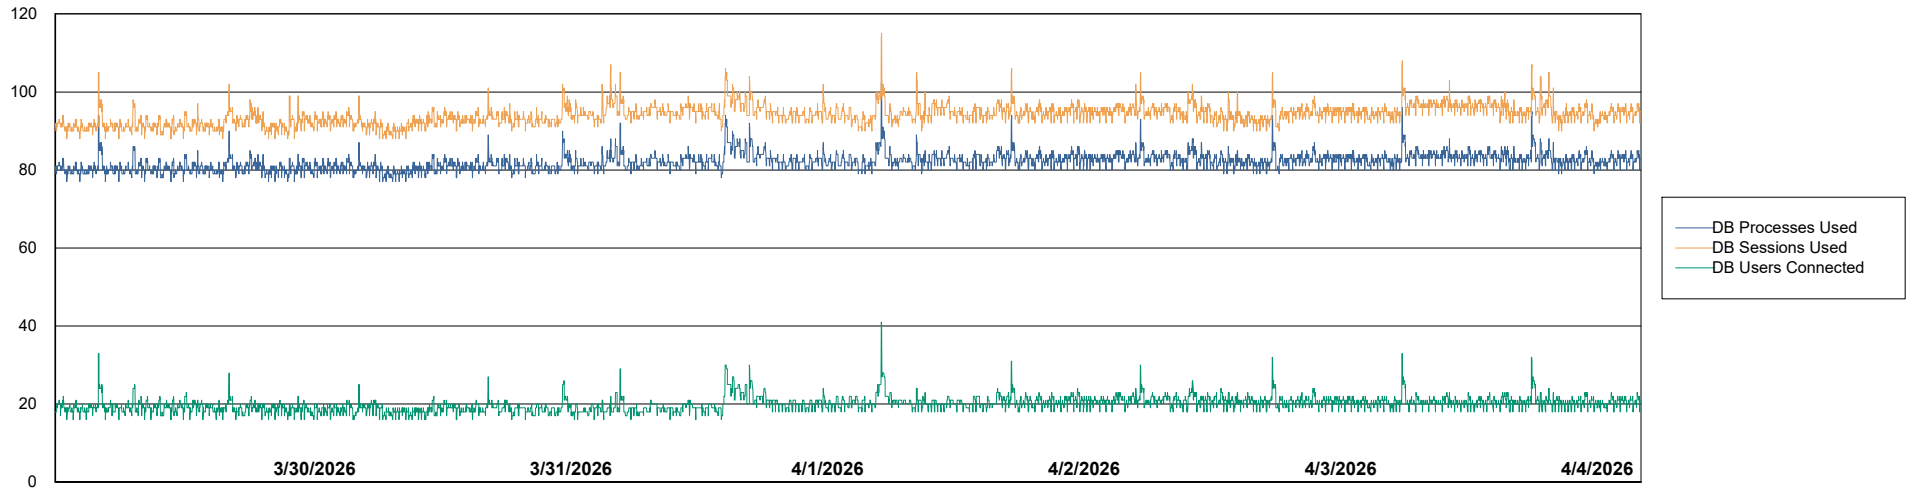

Weekly SLA Customer Report

Customer VOS_Production
Database ID 143

Database Performance VOS_PRD_ABSBI-2018_ABS1

Weekly SLA Customer Report

Customer VOS_Production
Database ID 143

Database Performance VOS_PRD_ABSBI-2025_ABS1