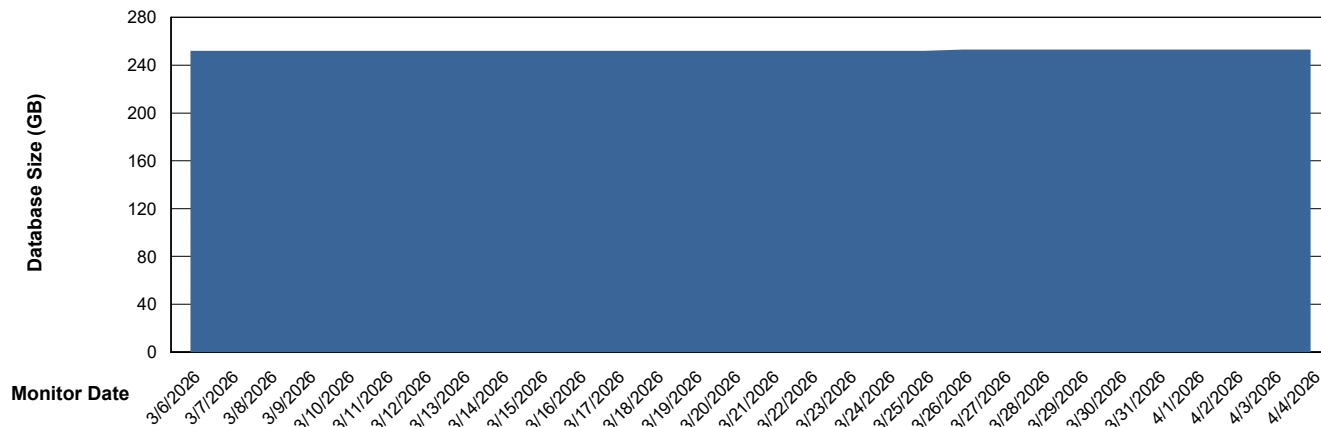

DB Processes Max 1,000

Weekly SLA Customer Report

Customer VOS_Production
Database ID 143

DATABASE SIZE VOS_PRD_ABSBI-2018_ABS1

Database growth over last month

DATABASE SIZE VOS_PRD_ABSBI-2025_ABS1

Database growth over last month