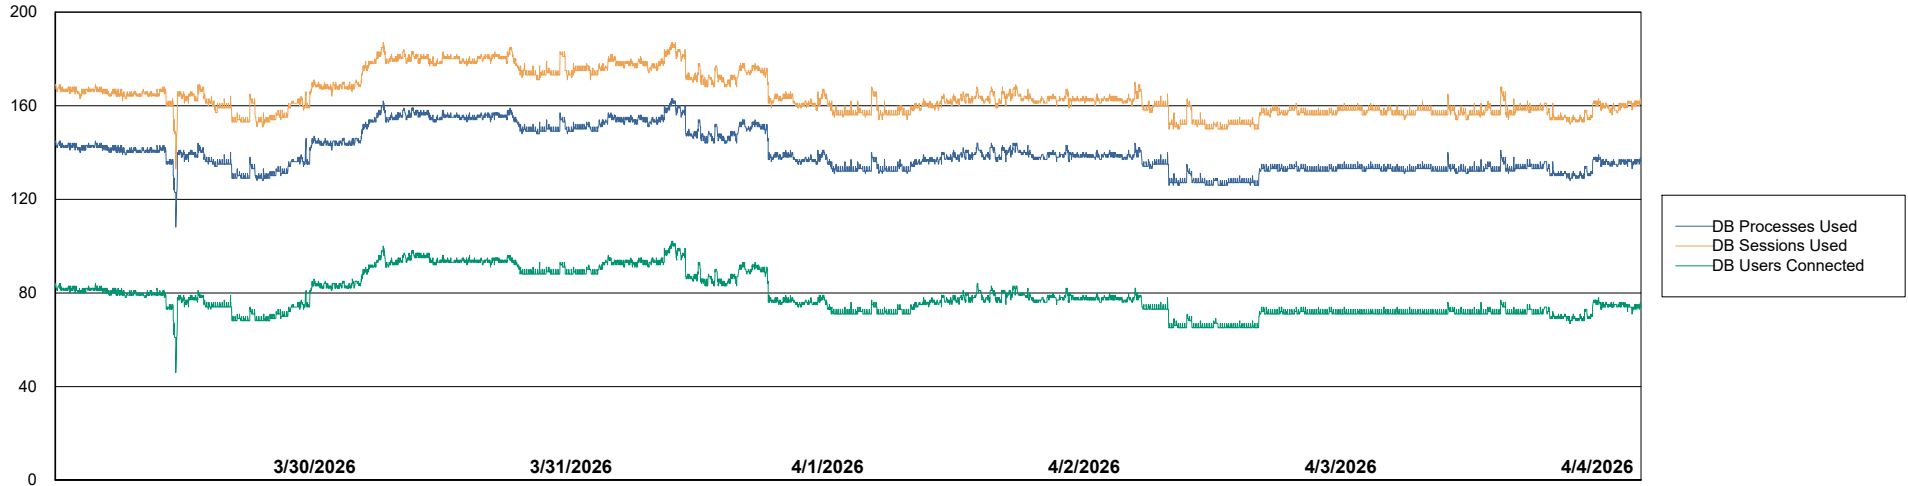

Database Performance VOS_PRD_ABSORA1-2022_ABS1