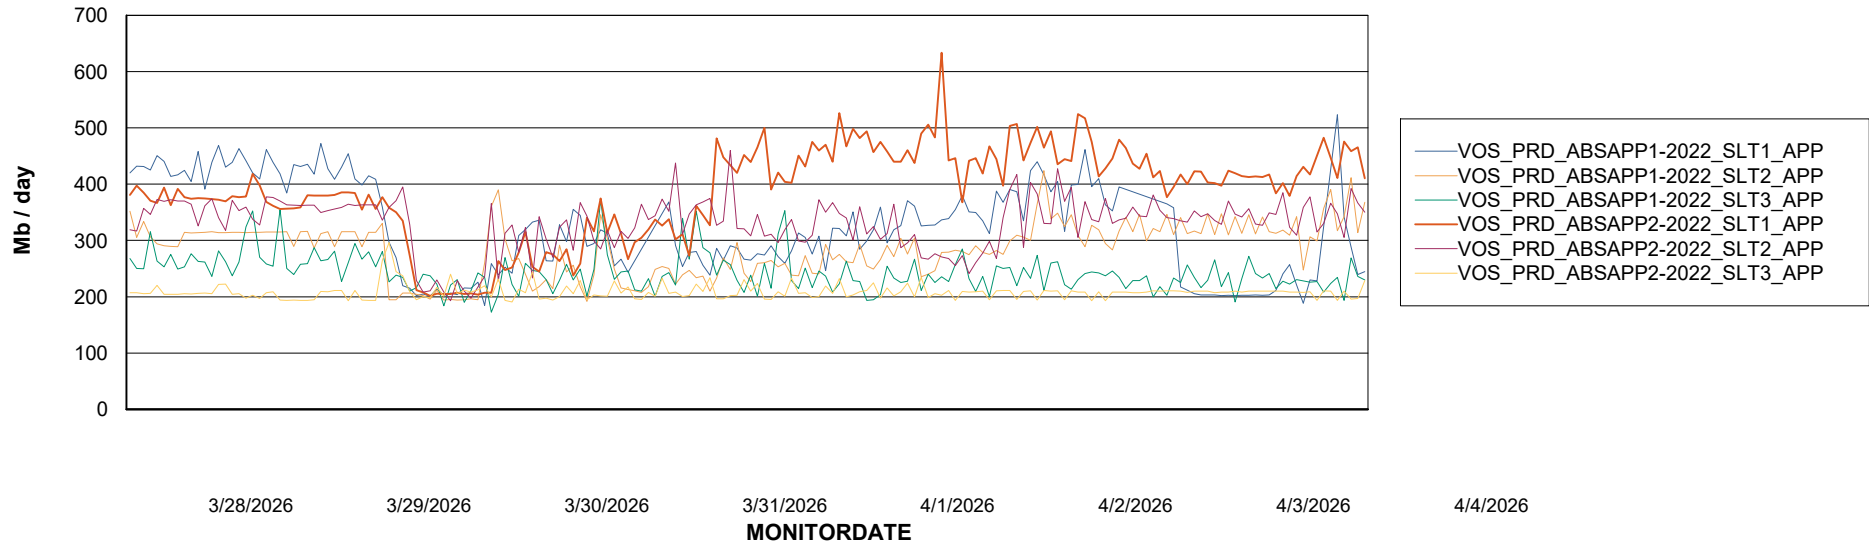

ABSSolute Application Server Services

Avg memory used per ABS Server Service