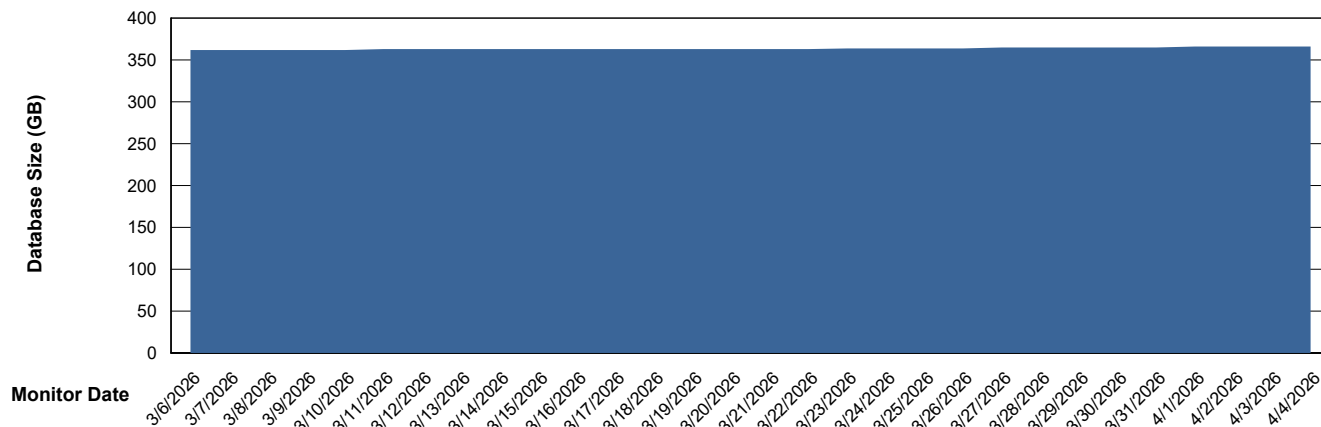

DB Processes Max 1,000

Weekly SLA Customer Report

Customer VOS_Production
Database ID 143

DATABASE SIZE VOS_PRD_ABSBI-2018_ABS1

Database growth over last month

DATABASE SIZE VOS_PRD_ABSBI-2025_ABS1

Database growth over last month