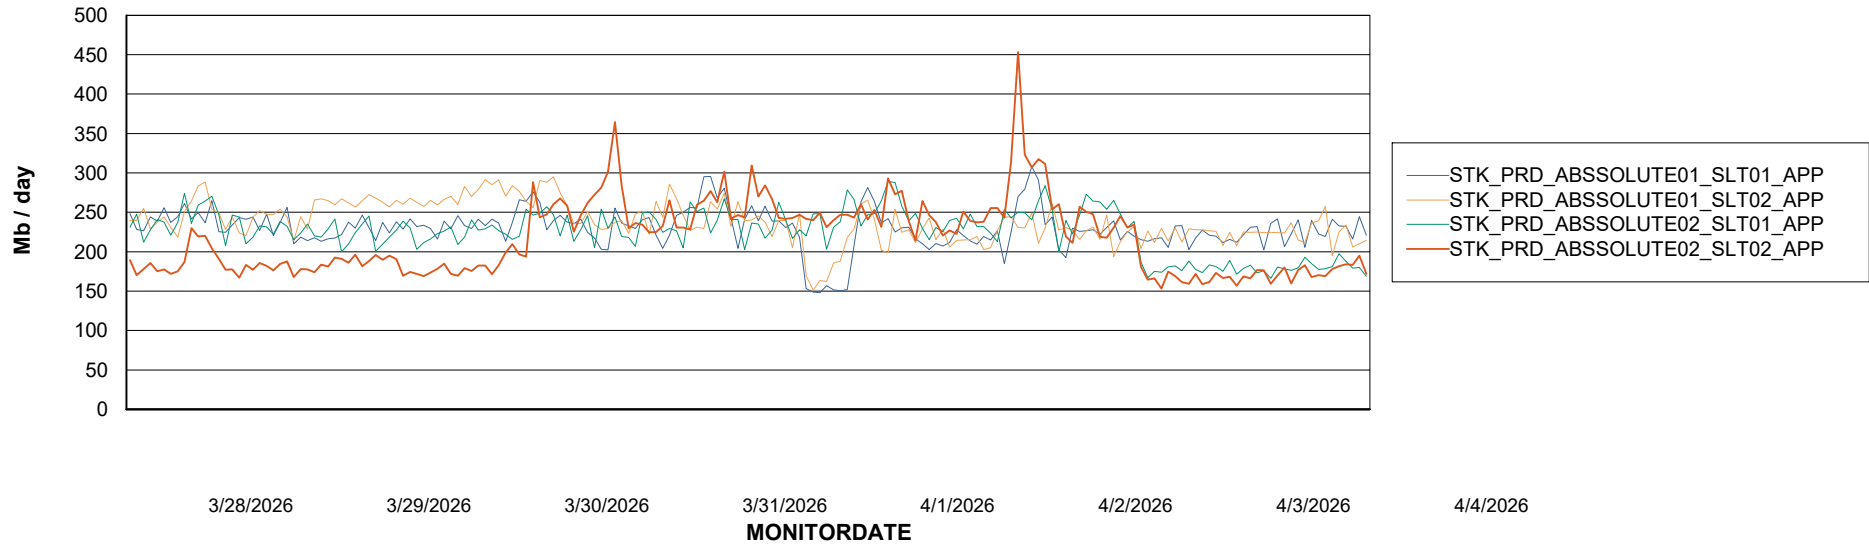

ABSSolute Application Server Services

Avg memory used per ABS Server Service