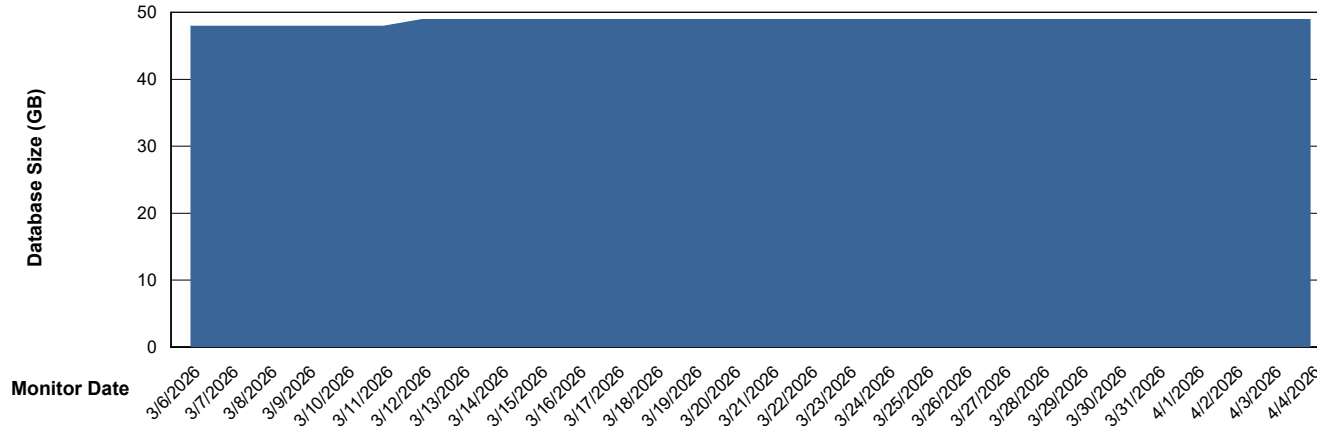

Weekly SLA Customer Report

Customer SHL OCI ASH Production
Database ID 182

Database Performance SHL-BI-ASH_PROD_ABS1

Weekly SLA Customer Report

Customer SHL OCI ASH Production
Database ID 182

Database Performance SHL-DBS1-ASH_PROD_ABS1

Weekly SLA Customer Report

Customer SHL OCI ASH Production
Database ID 182

Database Performance SHL-DBS2-ASH_PROD_HSBABS1

DB Processes Max 0
DB Processes Max 1,000
DB Processes Max 4

Weekly SLA Customer Report

Customer SHL OCI ASH Production
Database ID 182

DATABASE SIZE SHL-BI-ASH_PROD_ABS1

Database growth over last month

DATABASE SIZE SHL-DBS1-ASH_PROD_ABS1

Database growth over last month

Weekly SLA Customer Report