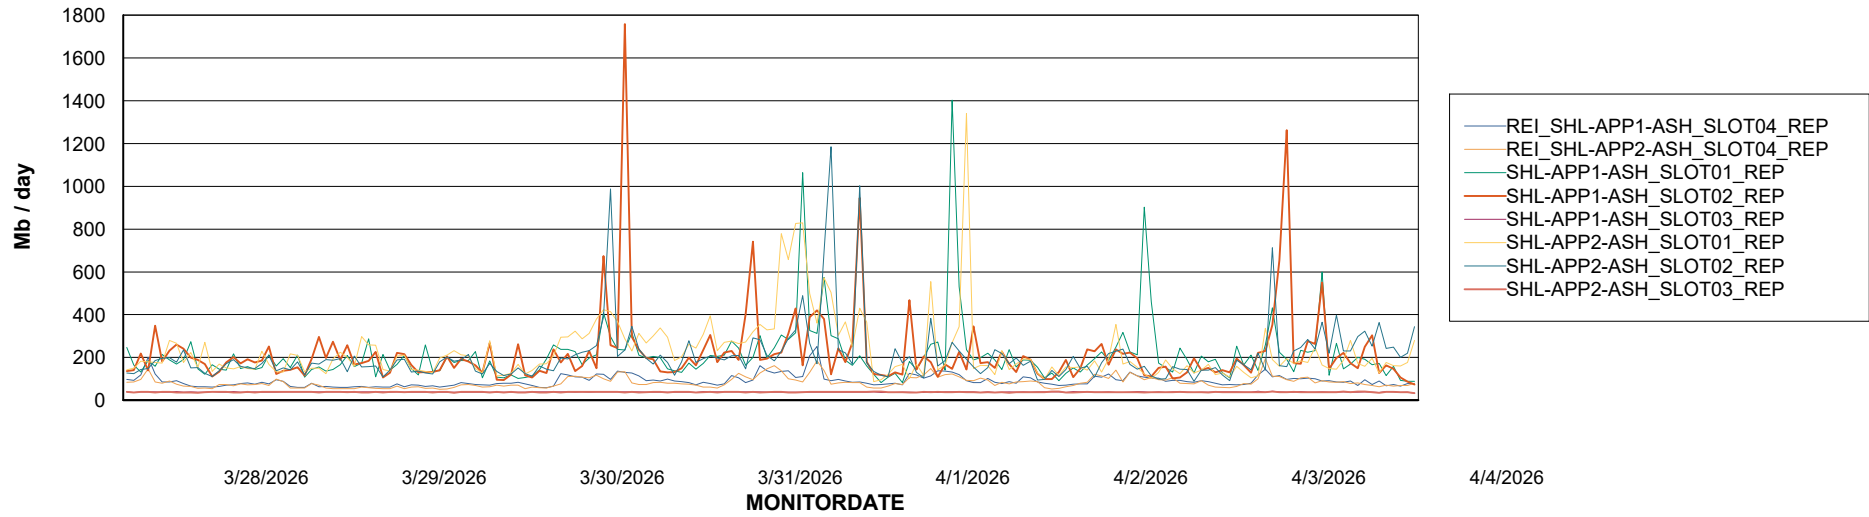

Avg memory used per ABS Server Service

Avg users per day per ABS server

Weekly SLA Customer Report

Customer SHL OCI ASH Production
Database ID 182

ABSSolute Application ReportServer Services

Avg memory used per ReportServer Service