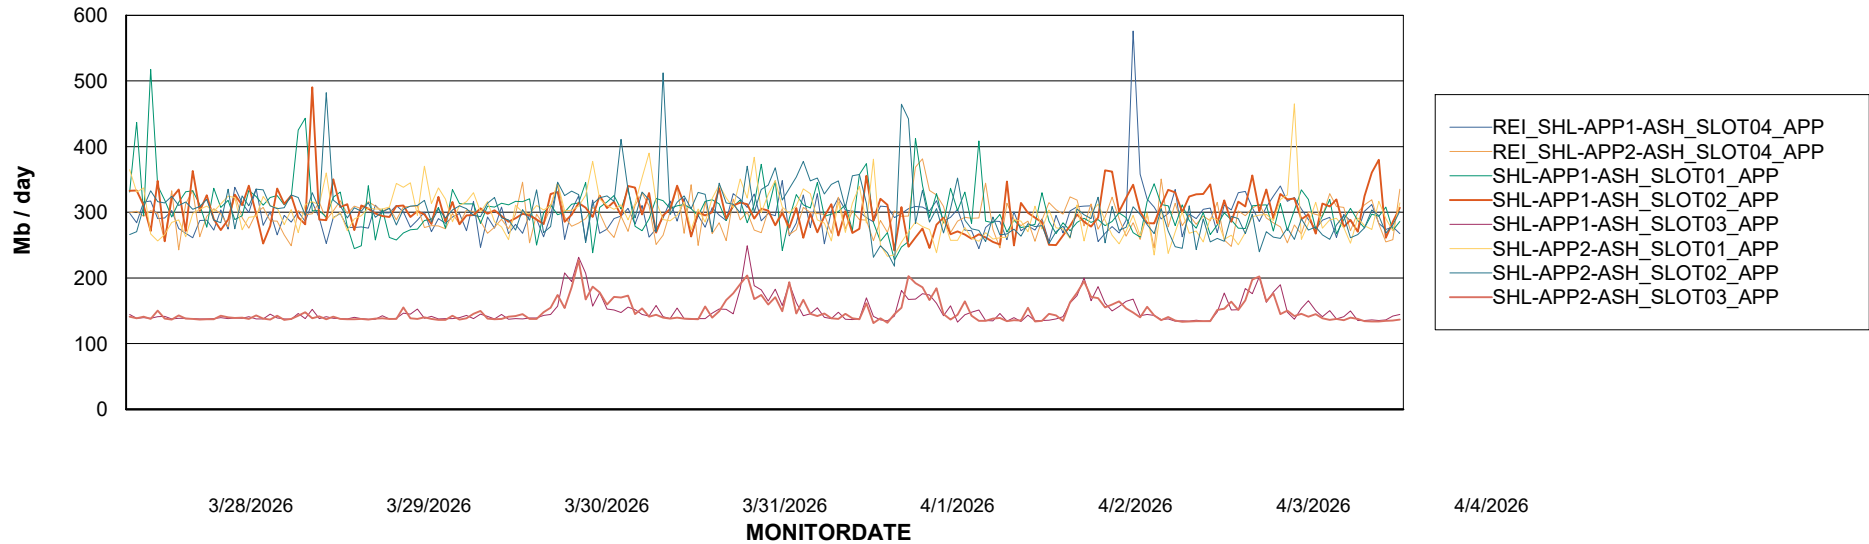

ABSSolute Application Server Services

Avg memory used per ABS Server Service