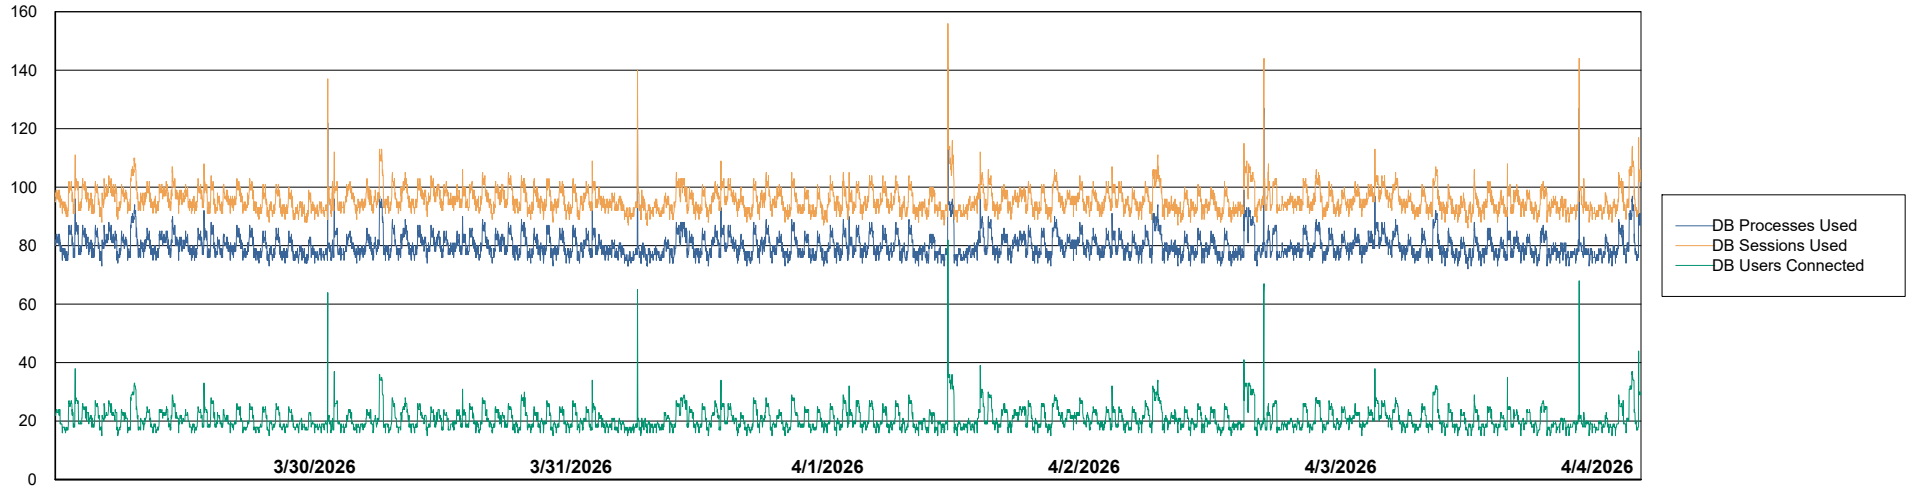

Database Performance SHL-BI-ASH_PROD_ABS1