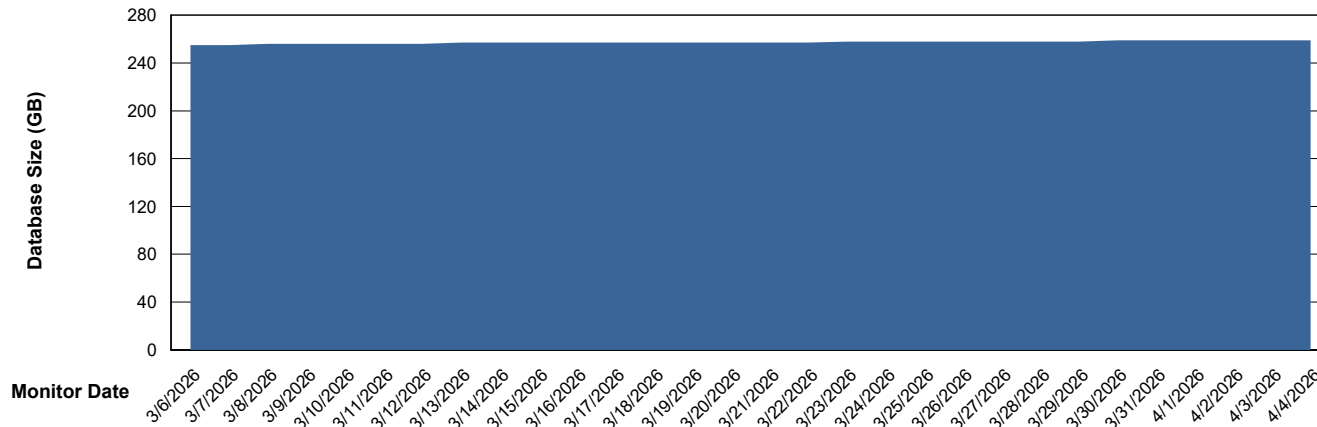

Customer SHL OCI ASH Production
Database ID 182

DATABASE SIZE SHL-BI-ASH_PROD_ABS1

Database growth over last month

DATABASE SIZE SHL-DBS1-ASH_PROD_ABS1

Database growth over last month

Weekly SLA Customer Report

Customer SHL OCI ASH Production
 Database ID 182

Database Tablespace SHL-BI-ASH_PROD_ABS1

Date	Tablespace Name	MaxFilesize (Gb)	Usedsize (Gb)	Percentage free
4/4/2026	ABSDATA	60	21	65
	INDX	120	22	82
4/3/2026	ABSDATA	60	21	65
	INDX	120	22	82
4/2/2026	ABSDATA	60	21	65
	INDX	120	22	82
4/1/2026	ABSDATA	60	21	65
	INDX	120	22	82
3/31/2026	ABSDATA	60	21	65
	INDX	120	22	82
3/30/2026	ABSDATA	60	21	65
	INDX	120	22	82
3/29/2026	ABSDATA	60	21	65
	INDX	120	22	82