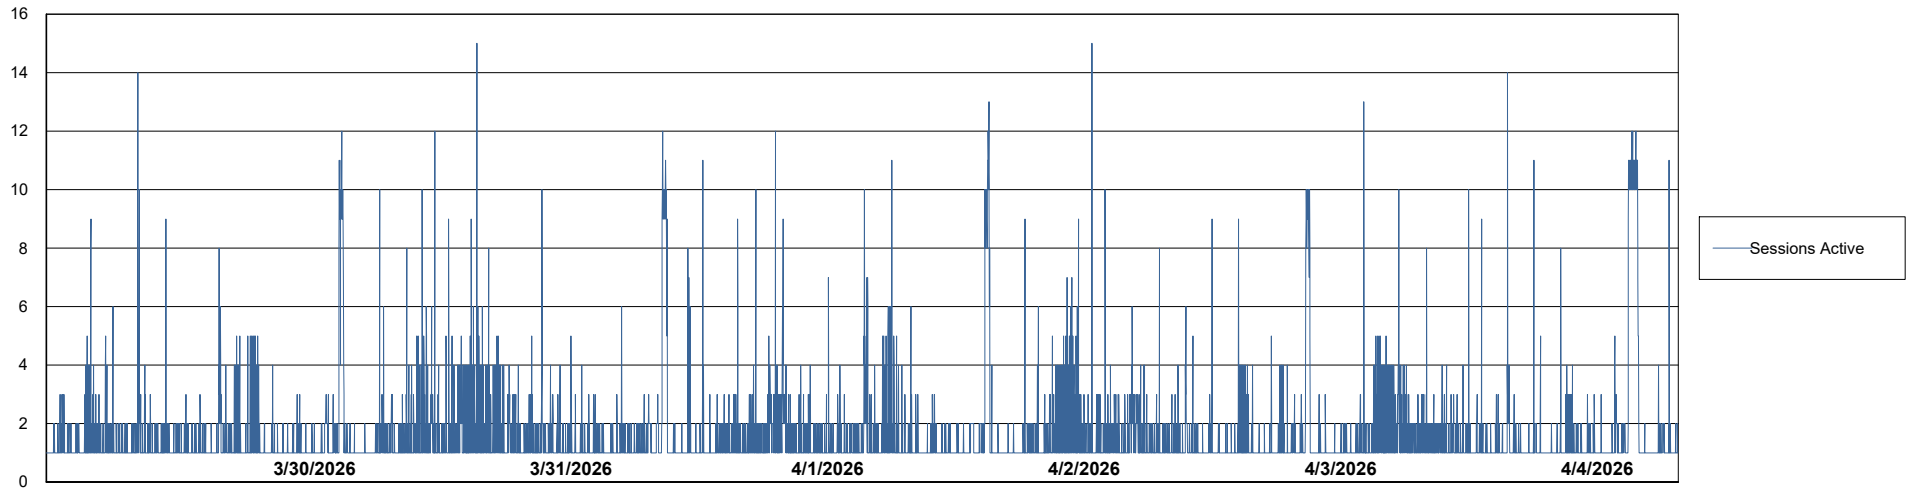

Harddisk Usage shl-winman2-ash

	Free disk space on C: (%)	Total disk space on C: (Gb)	Used disk space on C: (Gb)
4/4/2026	29	60	42
4/3/2026	29	60	42
4/2/2026	29	60	42
4/1/2026	29	60	42
3/31/2026	29	60	42
3/30/2026	29	60	42
3/29/2026	29	60	42

Weekly SLA Customer Report

Customer SHL OCI ASH Production
Database ID 182

Database Performance SHL-BI-ASH_PROD_ABS1

Weekly SLA Customer Report

Customer SHL OCI ASH Production
Database ID 182

Database Performance SHL-DBS1-ASH_PROD_ABS1

Weekly SLA Customer Report

Customer SHL OCI ASH Production
Database ID 182

Database Performance SHL-DBS2-ASH_PROD_HSBABS1

DB Processes Max 0
DB Processes Max 1,000
DB Processes Max 4

Weekly SLA Customer Report