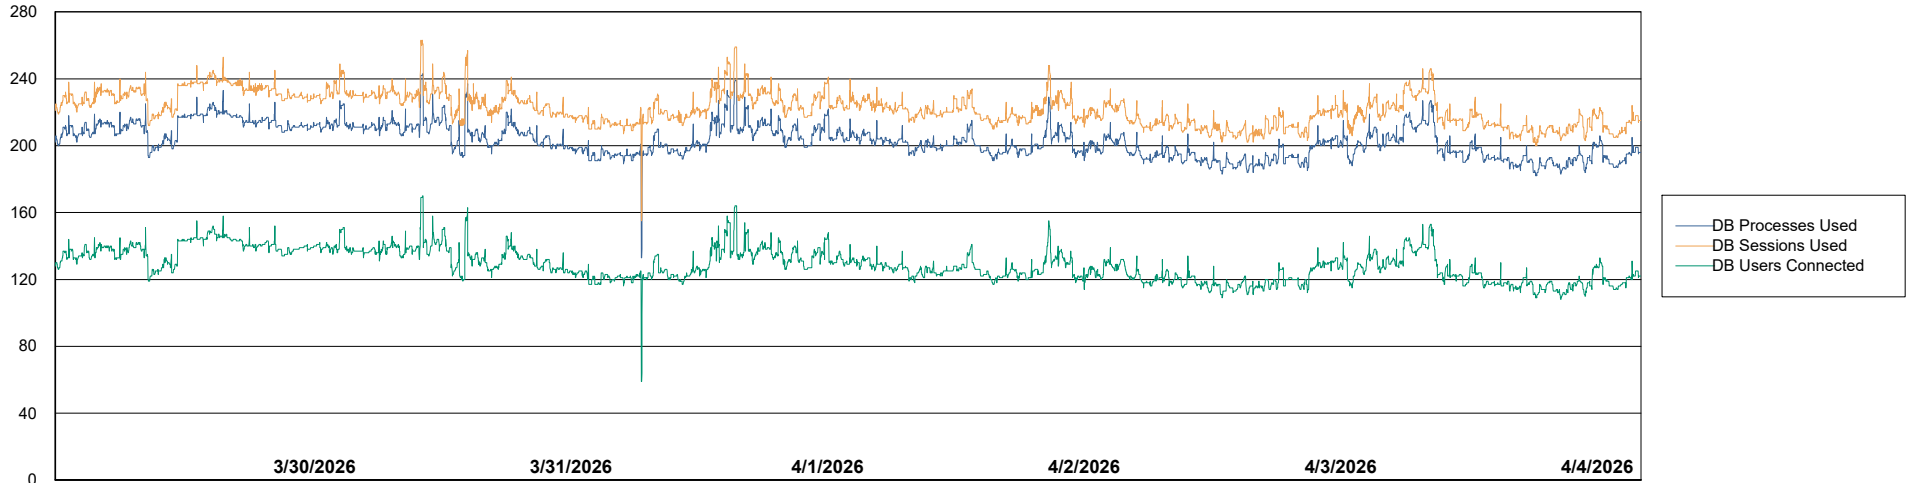

Weekly SLA Customer Report

Customer SHL OCI ASH Production
Database ID 182

Database Performance SHL-BI-ASH_PROD_ABS1

Weekly SLA Customer Report

Customer SHL OCI ASH Production
Database ID 182

Database Performance SHL-DBS1-ASH_PROD_ABS1