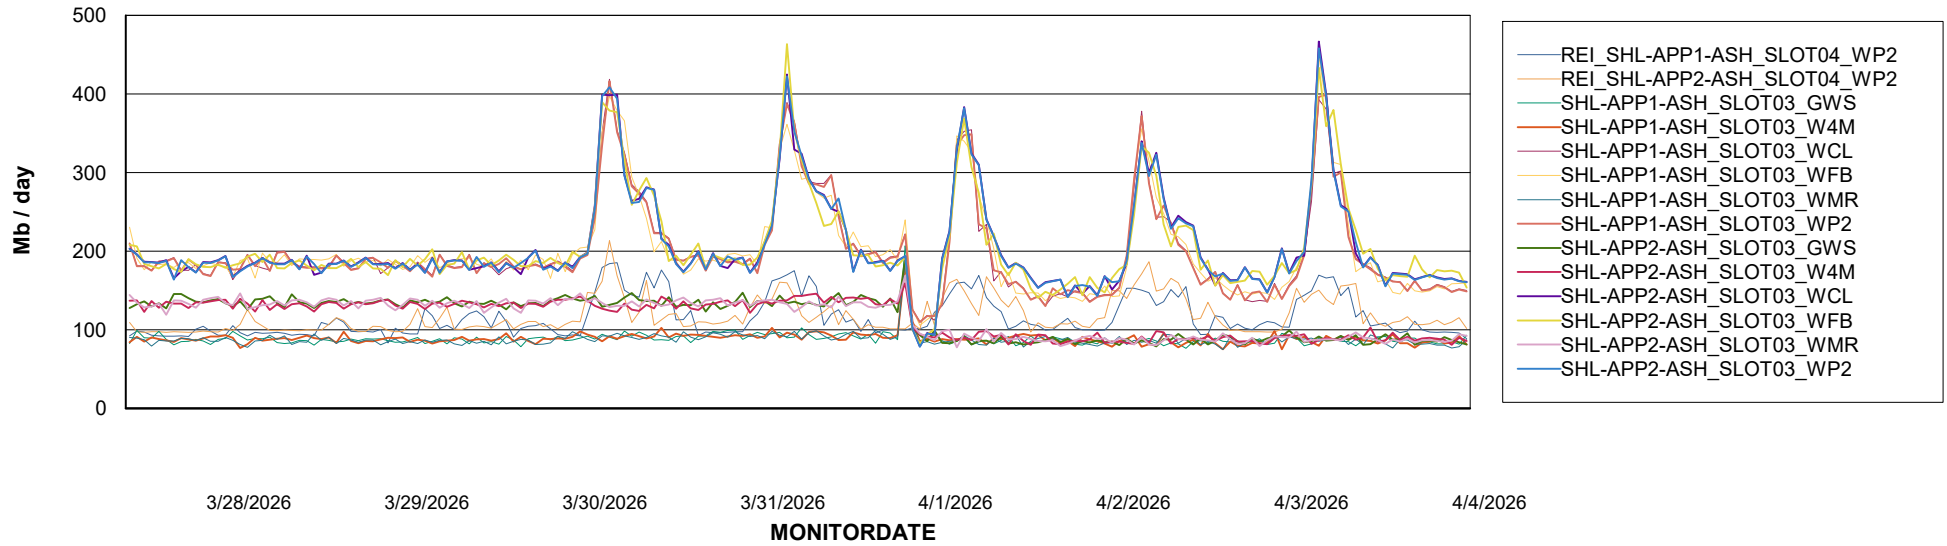

ABSolute Web Component Services

Avg memory used per ABS Web component