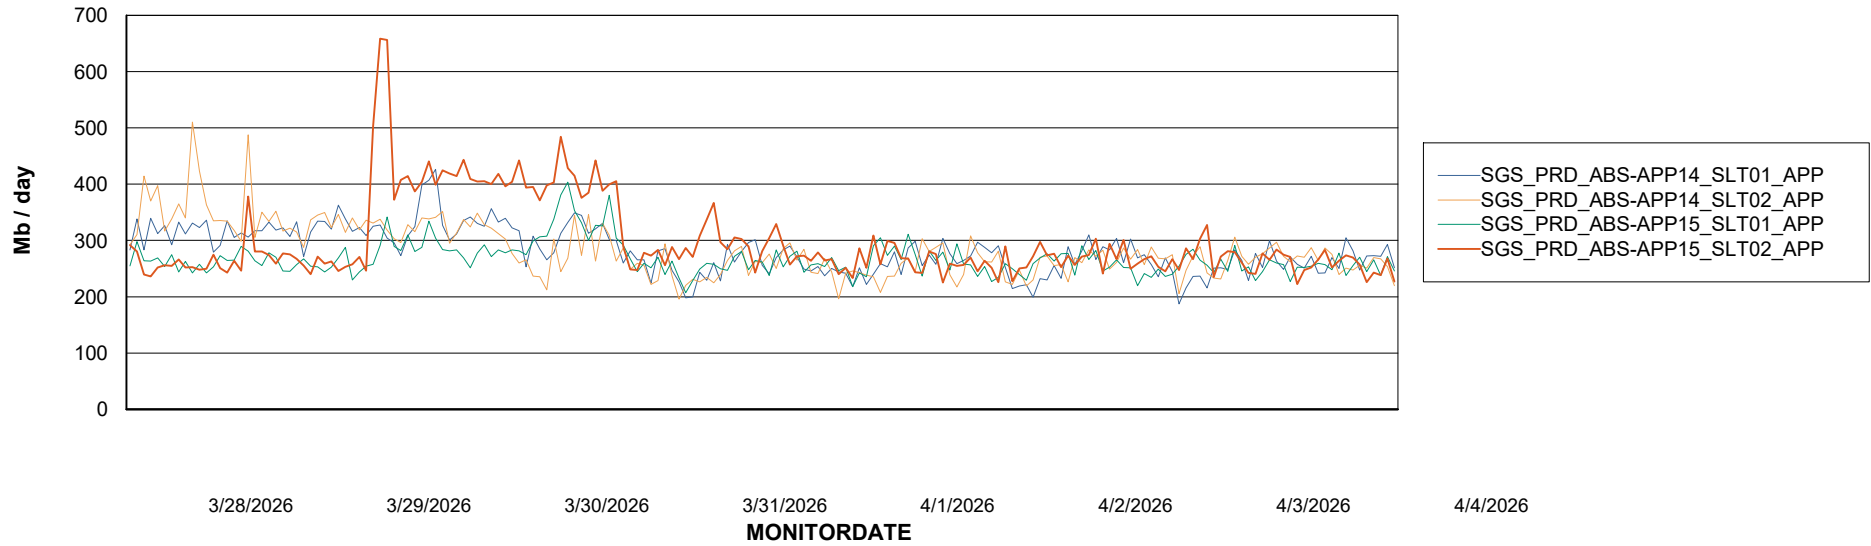

ABSSolute Application Server Services

Avg memory used per ABS Server Service