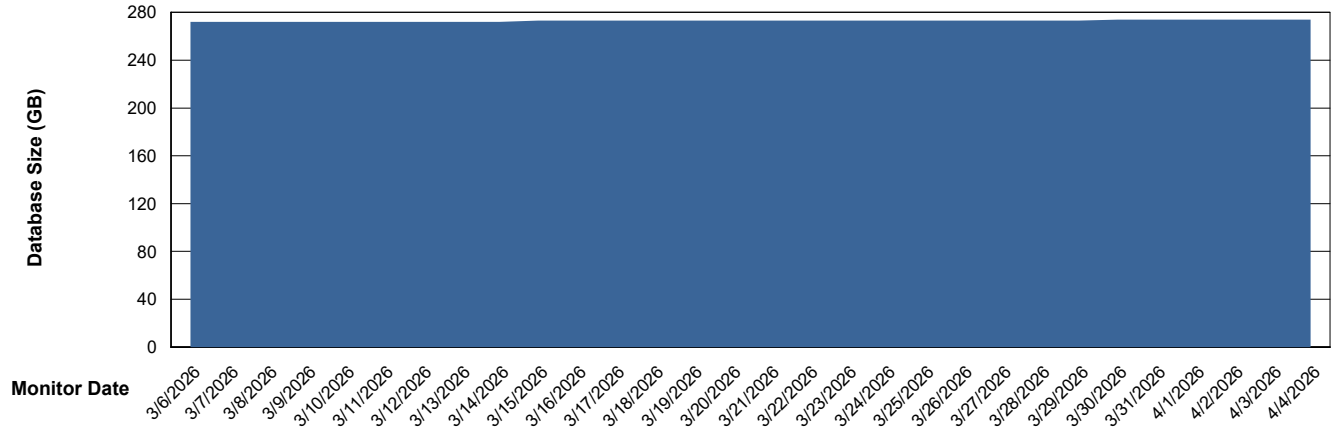

DATABASE SIZE SGS_PRD_ABS-BI02_ABS1

Database growth over last month