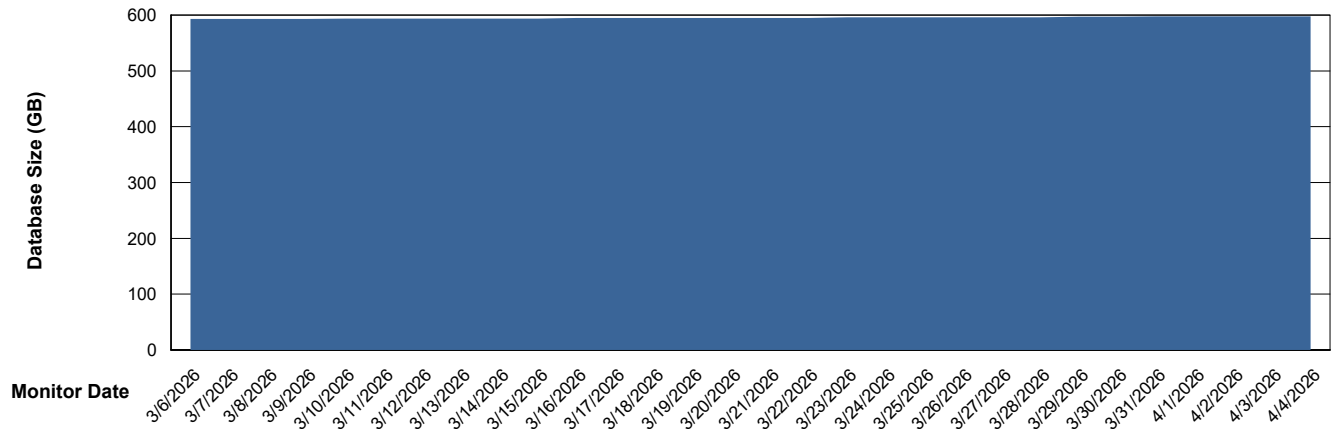

DATABASE SIZE SGS_PRD_ABS-DB16_ABS1

Database growth over last month