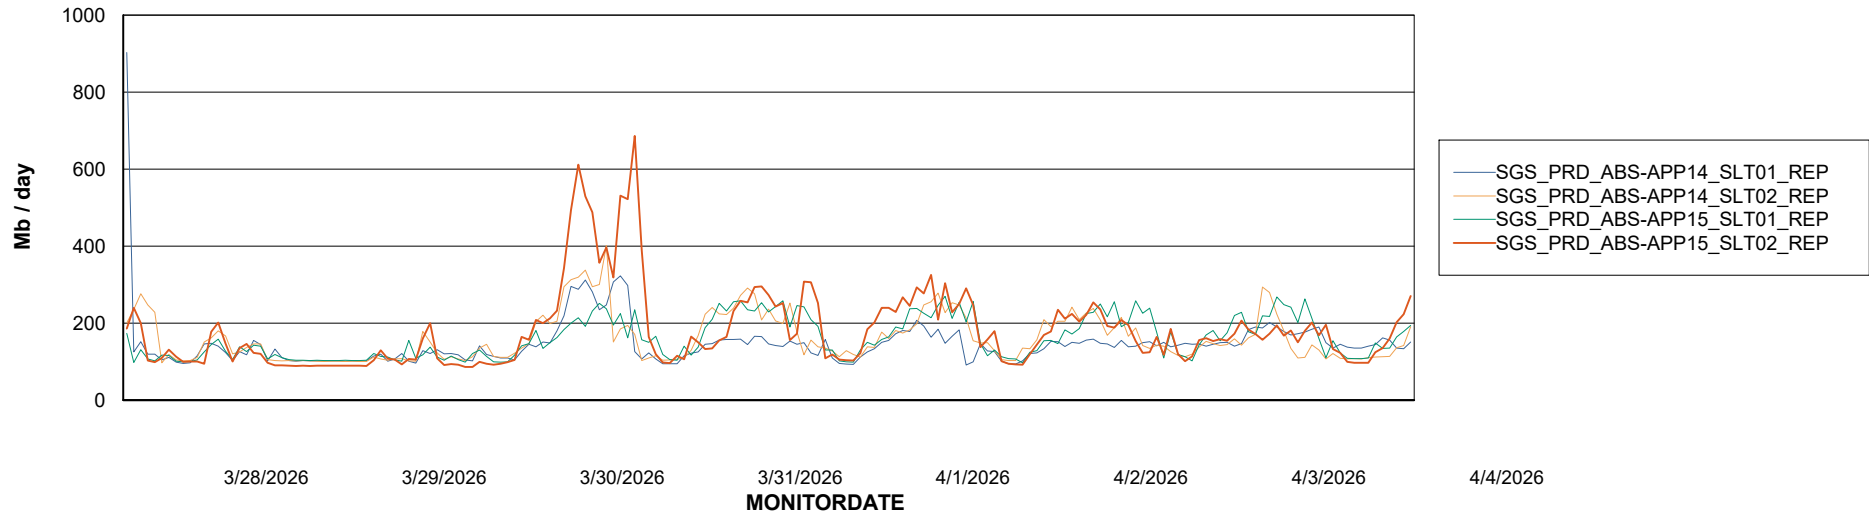

ABSSolute Application ReportServer Services

Avg memory used per ReportServer Service