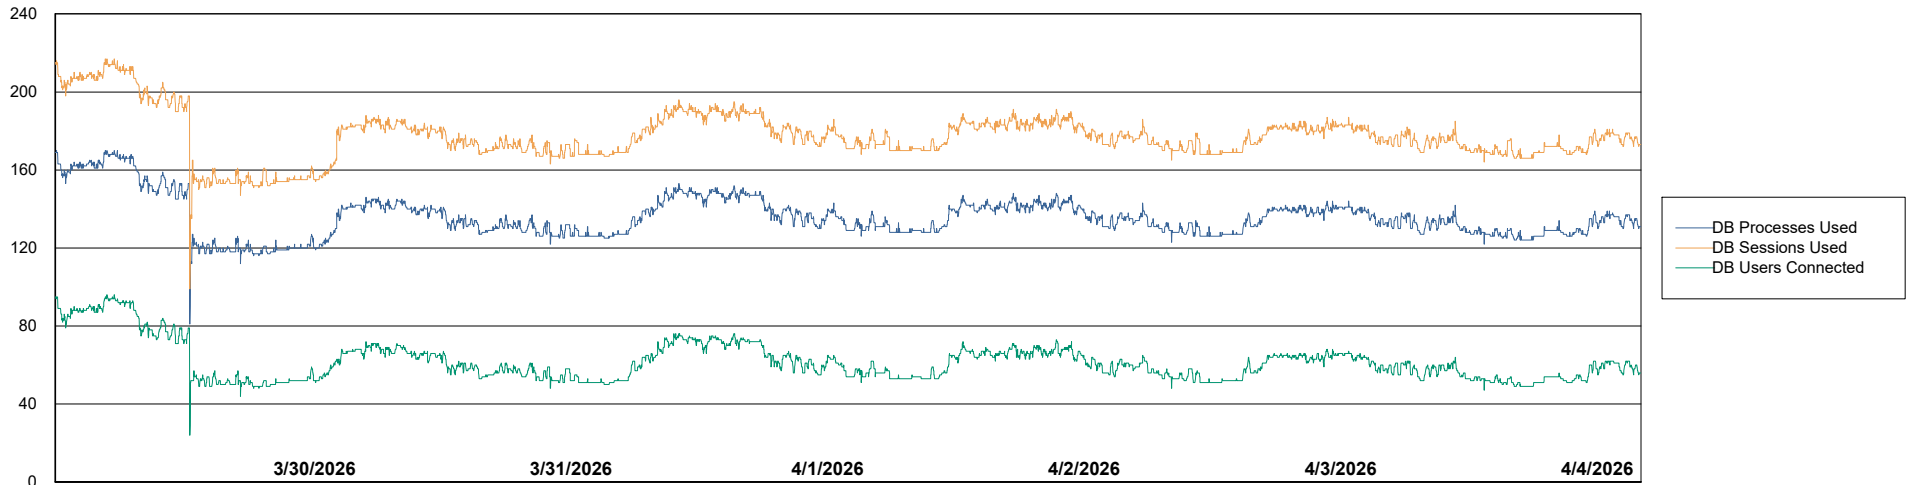

Database Performance SGS_PRD_ABS-DB16_ABS1