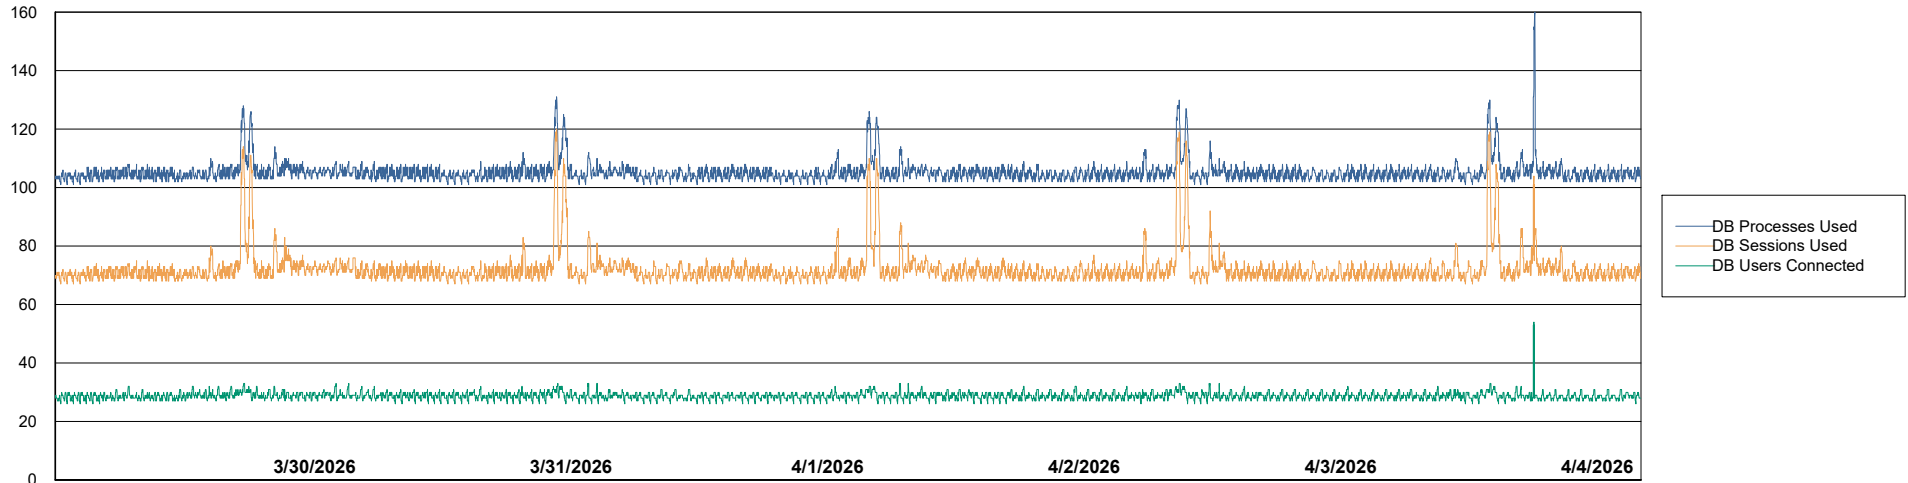

Database Performance SGS_PRD_ABS-BI02_ABS1