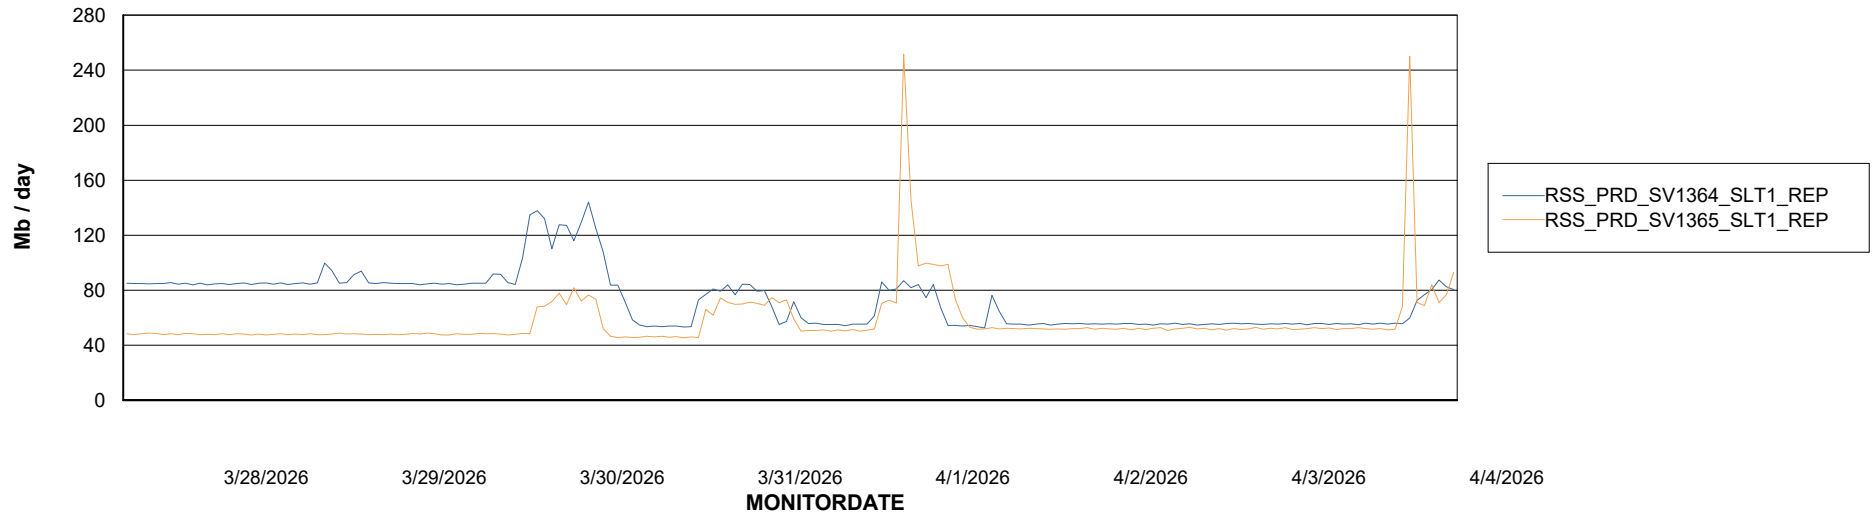

Avg memory used per ABS Server Service

Avg users per day per ABS server

Weekly SLA Customer Report

Customer RSS Production
Database ID 52

ABSSolute Application ReportServer Services

Avg memory used per ReportServer Service