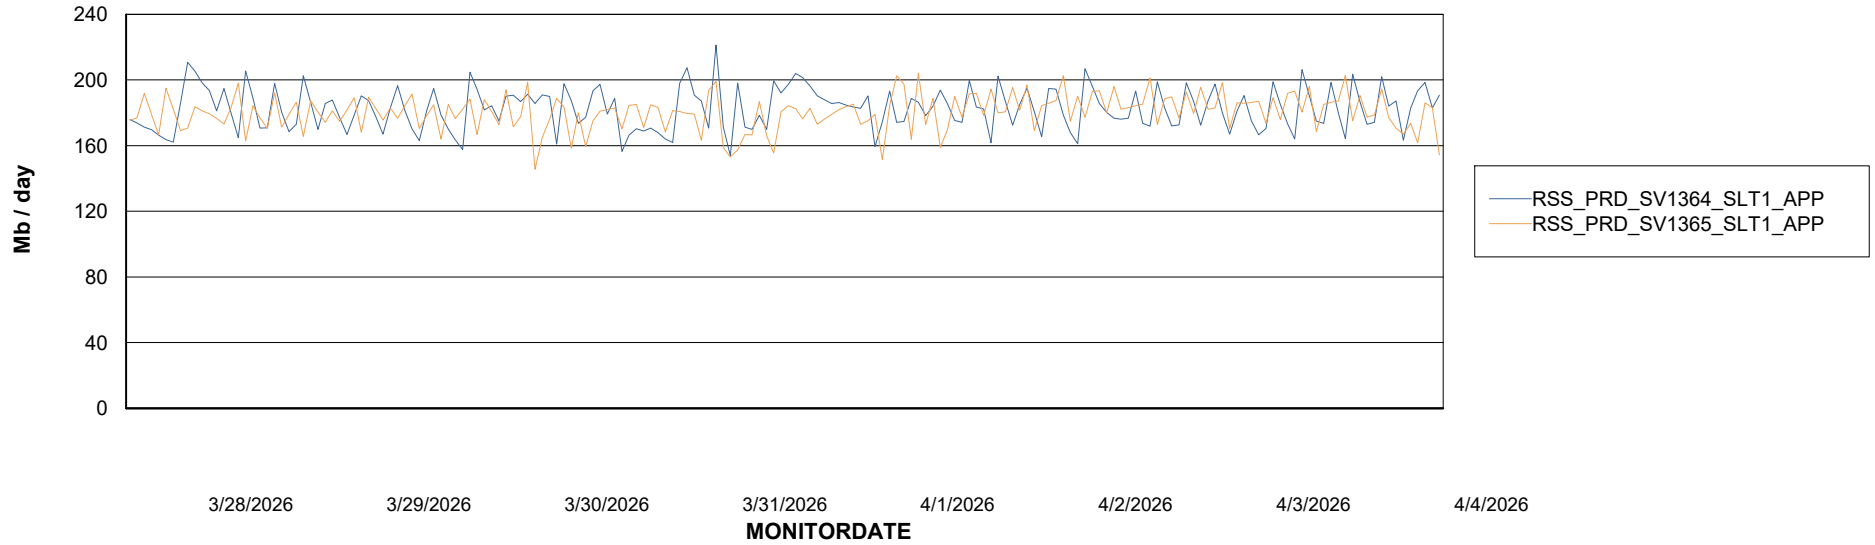

ABSSolute Application Server Services

Avg memory used per ABS Server Service