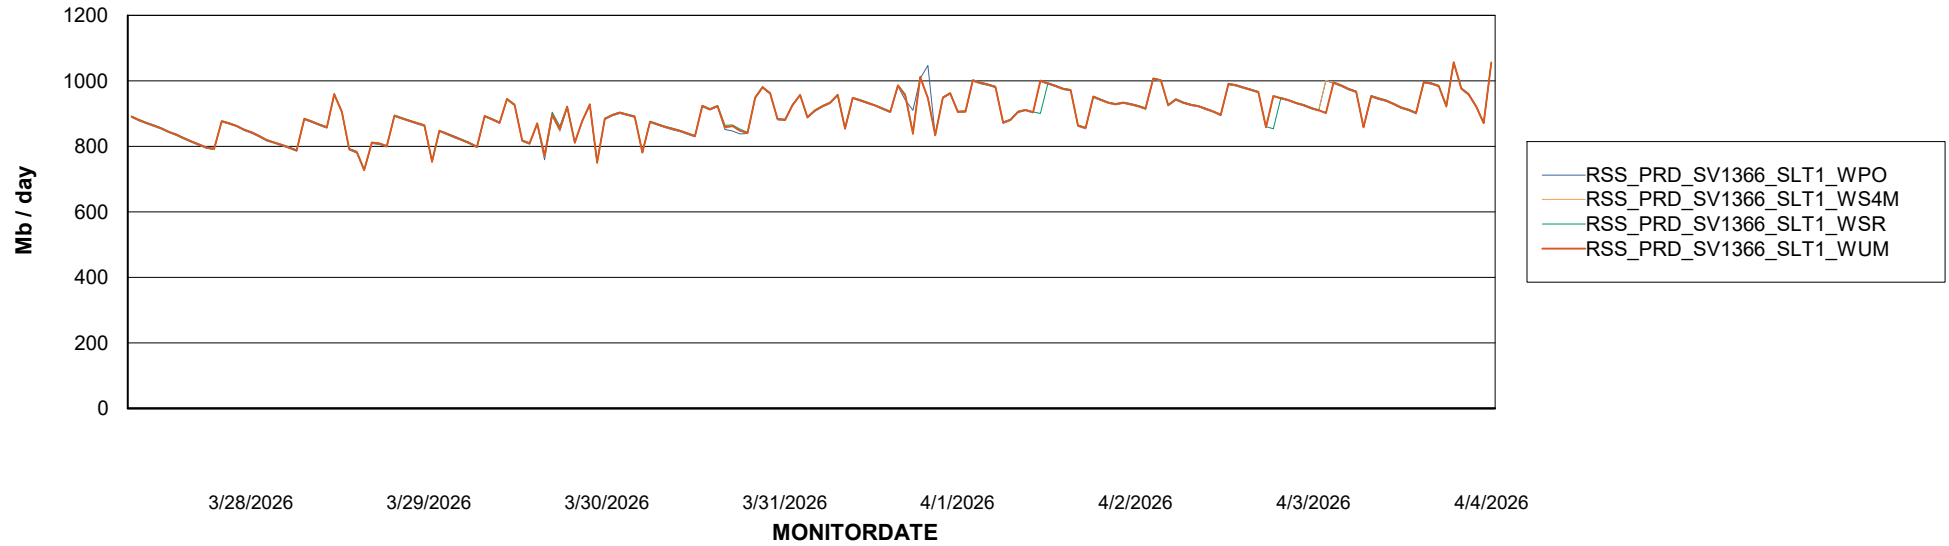

ABSSolute Web Component Services

Avg memory used per ABS Web component