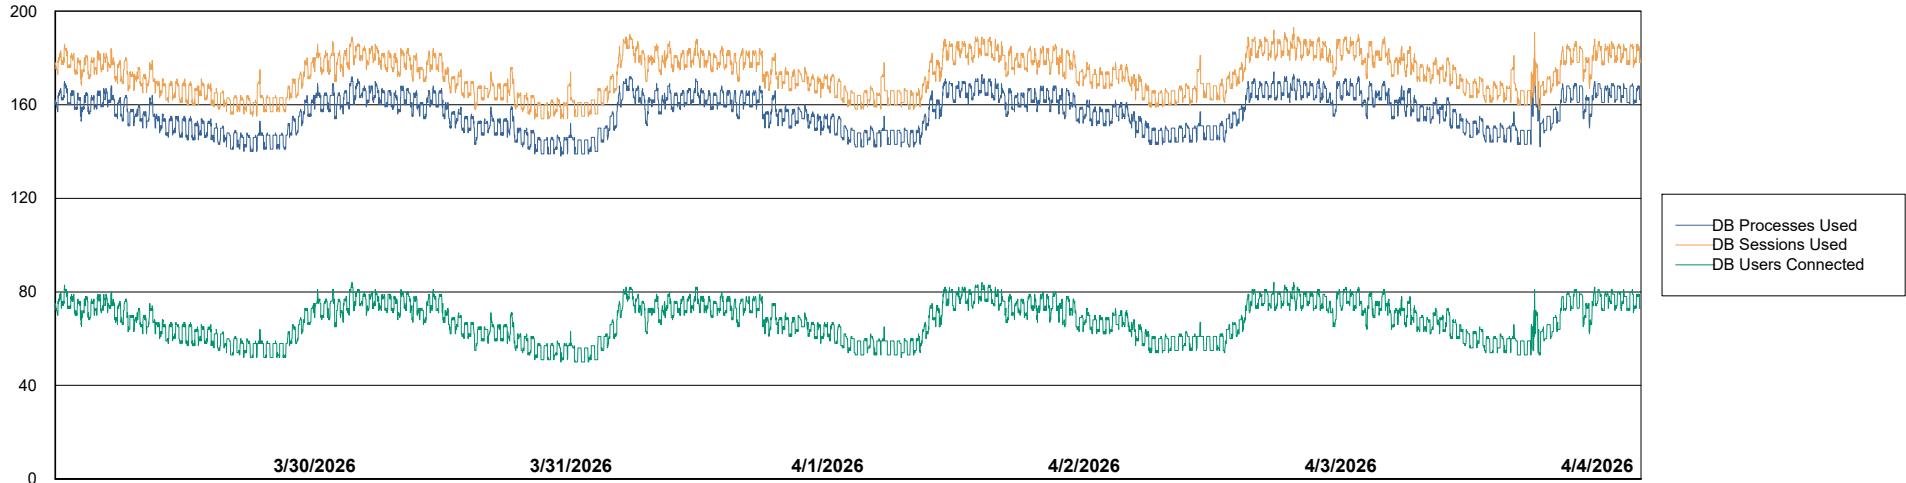

Database Performance RFL_PRD_ABS01_DB