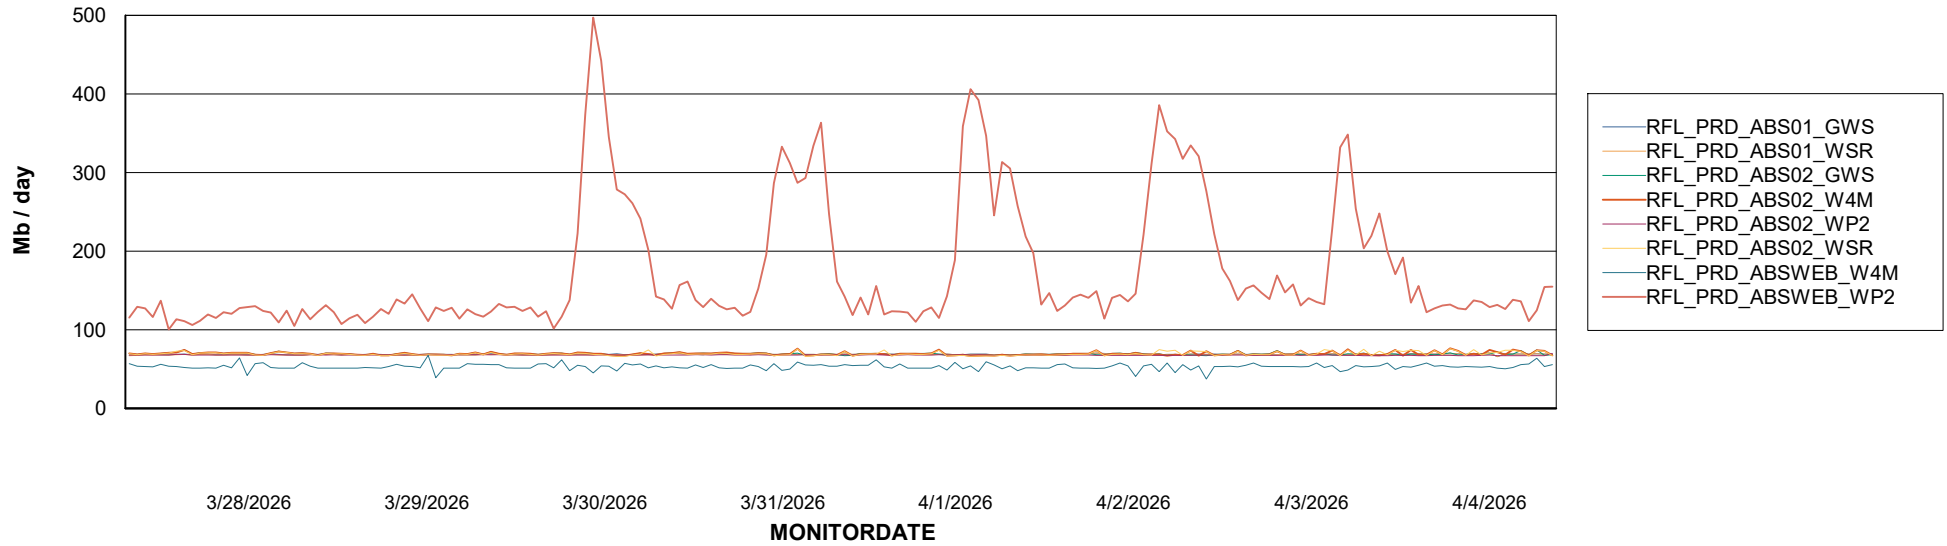

ABSSolute Application ReportServer Services

Avg memory used per ReportServer Service

Weekly SLA Customer Report

Customer RFL_Production
Database ID 36

ABSSolute Web Component Services

Avg memory used per ABS Web component