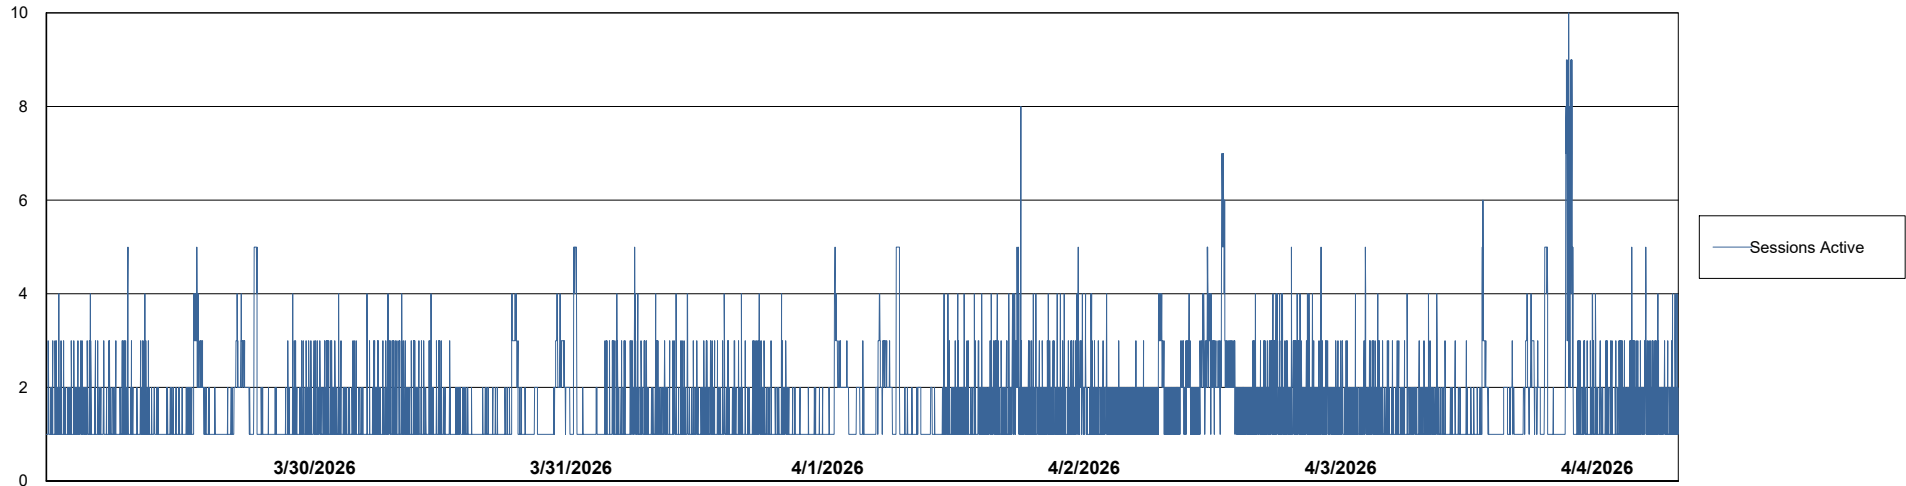

Database Performance RFL_PRD_ABS01_DB