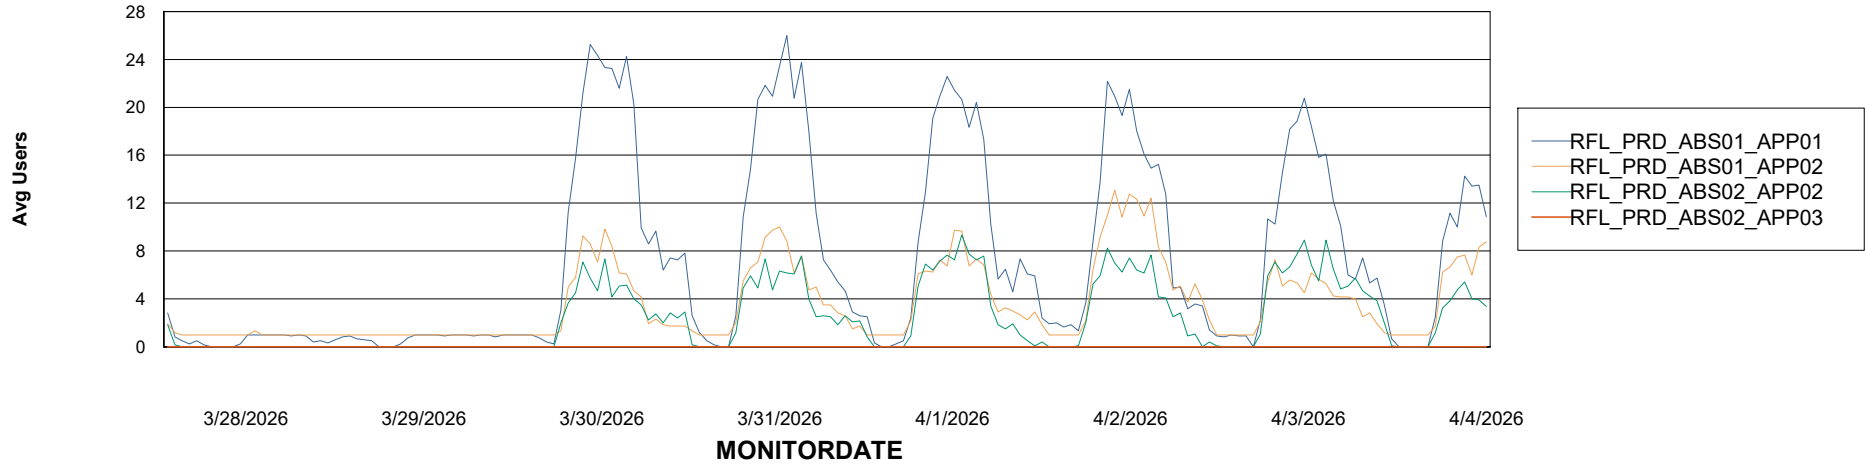

Weekly SLA Customer Report

Customer RFL_Production
Database ID 36

ABSSolute Application Server Services

Avg memory used per ABS Server Service

Avg users per day per ABS server

Weekly SLA Customer Report

Customer RFL_Production
Database ID 36