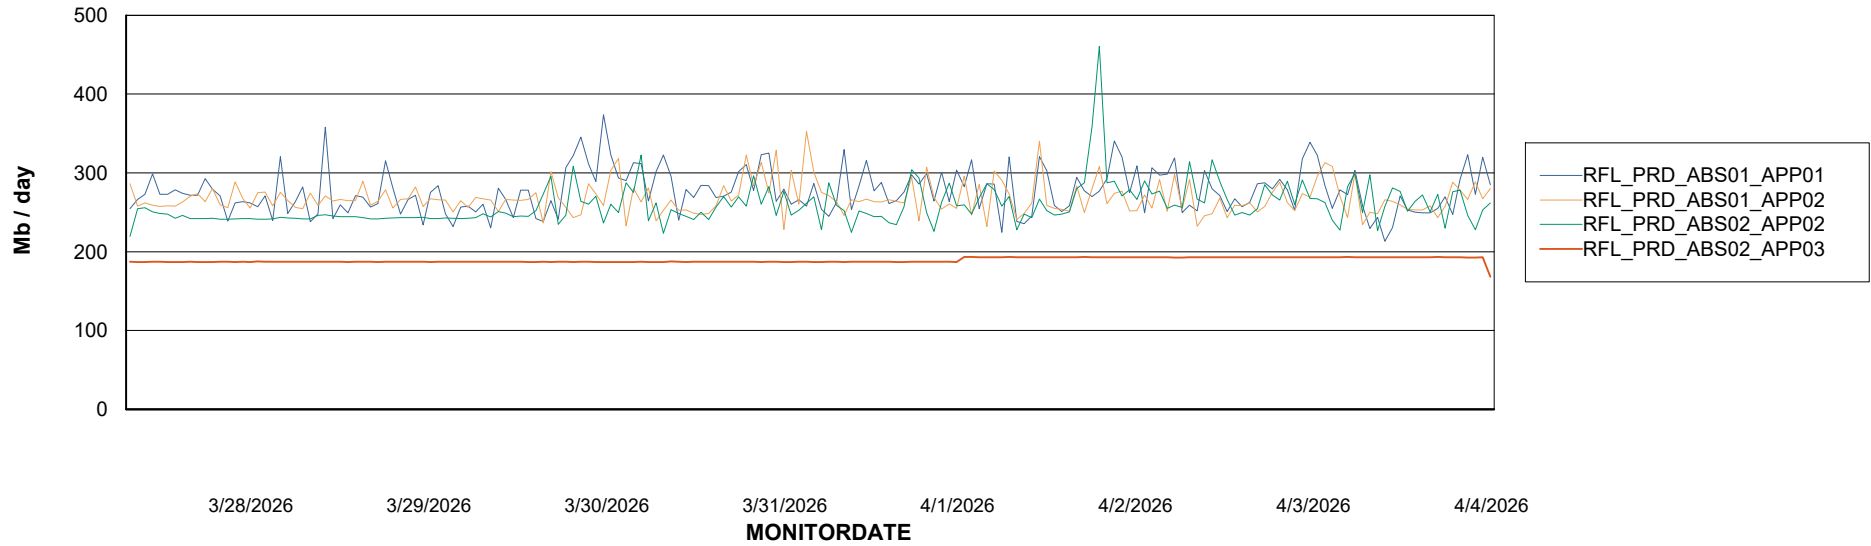

DB Processes Max 1,000

Weekly SLA Customer Report

Customer RFL_Production
 Database ID 36

DATABASE SIZE RFL_PRD_ABS01_DB

Database growth over last month

Database Tablespace RFL_PRD_ABS01_DB

Date	Tablespace Name	MaxFilesize (Gb)	Usedsize (Gb)	Percentage free
4/4/2026	ABSDATA	160	95	40
	INDX	288	238	17
4/3/2026	ABSDATA	160	95	40
	INDX	288	238	17
4/2/2026	ABSDATA	160	95	40
	INDX	288	238	17
4/1/2026	ABSDATA	160	95	40
	INDX	288	238	17
3/31/2026	ABSDATA	160	95	40
	INDX	288	237	18
3/30/2026	ABSDATA	160	95	40
	INDX	288	237	18
3/29/2026	ABSDATA	160	95	40
	INDX	288	237	18

Weekly SLA Customer Report

Customer RFL_Production
Database ID 36

ABSSolute Application Server Services

Avg memory used per ABS Server Service

Avg users per day per ABS server

Weekly SLA Customer Report

Customer RFL_Production
Database ID 36