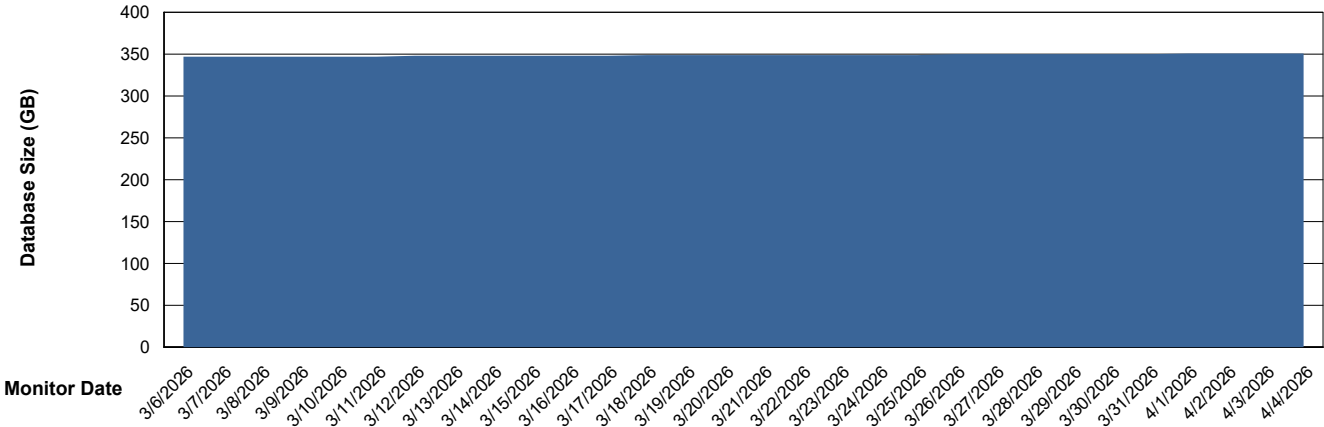

DB Processes Max 1,000

Weekly SLA Customer Report

Customer RFL_Production
 Database ID 36

DATABASE SIZE RFL_PRD_ABS01_DB

Database growth over last month

Database Tablespace RFL_PRD_ABS01_DB

Date	Tablespace Name	MaxFilesize (Gb)	Usedsize (Gb)	Percentage free
4/4/2026	ABSDATA	160	95	40
	INDX	288	238	17
4/3/2026	ABSDATA	160	95	40
	INDX	288	238	17
4/2/2026	ABSDATA	160	95	40
	INDX	288	238	17
4/1/2026	ABSDATA	160	95	40
	INDX	288	238	17
3/31/2026	ABSDATA	160	95	40
	INDX	288	237	18
3/30/2026	ABSDATA	160	95	40
	INDX	288	237	18
3/29/2026	ABSDATA	160	95	40
	INDX	288	237	18

Weekly SLA Customer Report

Customer RFL_Production
Database ID 36

ABSSolute Application Server Services

Avg memory used per ABS Server Service

Avg users per day per ABS server

Weekly SLA Customer Report

Customer RFL_Production
Database ID 36