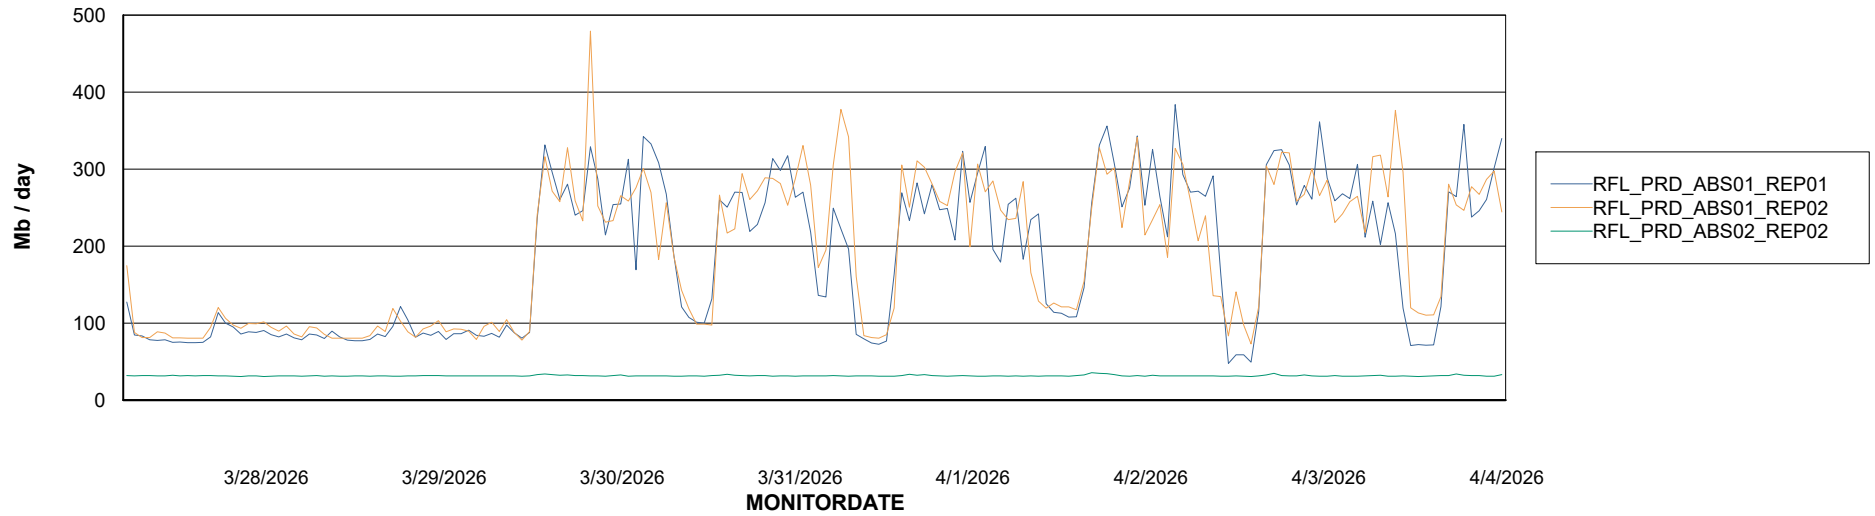

ABSSolute Application ReportServer Services

Avg memory used per ReportServer Service