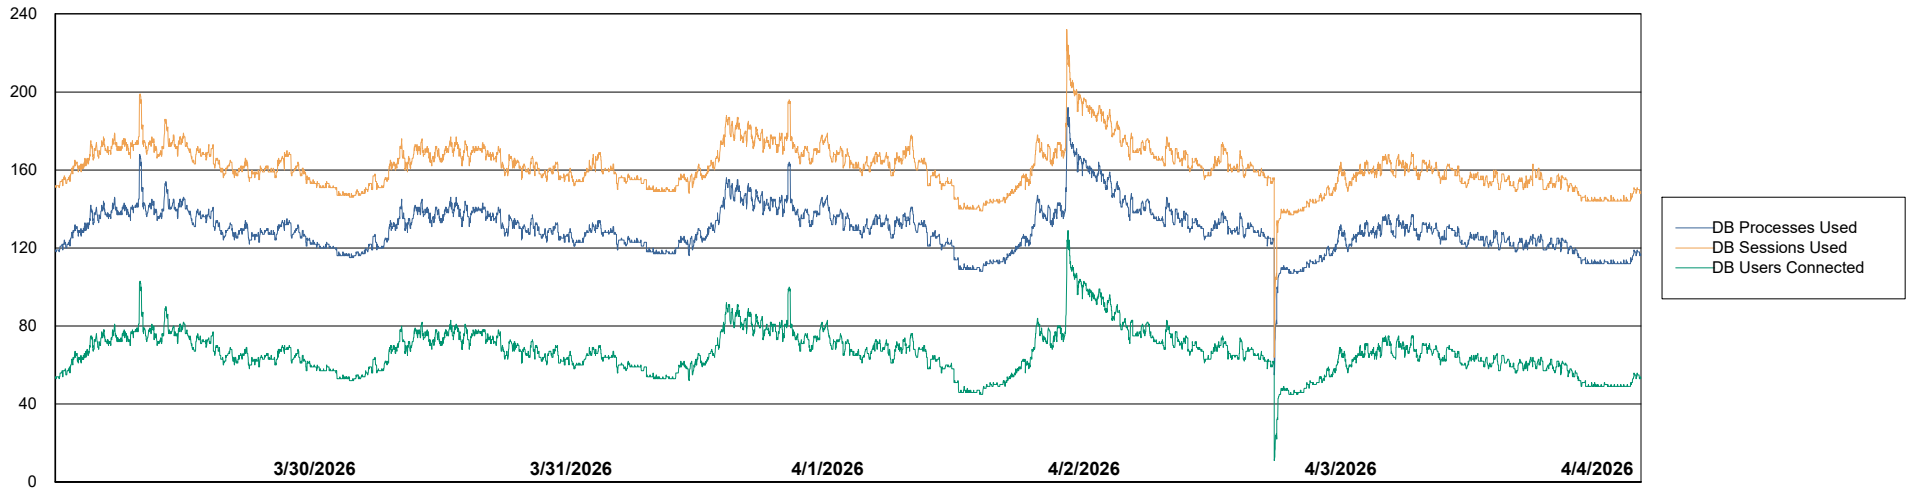

Weekly SLA Customer Report

Customer NOA_Production (24/7)
Database ID 116

Database Performance NOA_PRD_NHSBI_ABS1

Weekly SLA Customer Report

Customer NOA_Production (24/7)
Database ID 116

Database Performance NOA_PRD_NovoABS01_ABS1