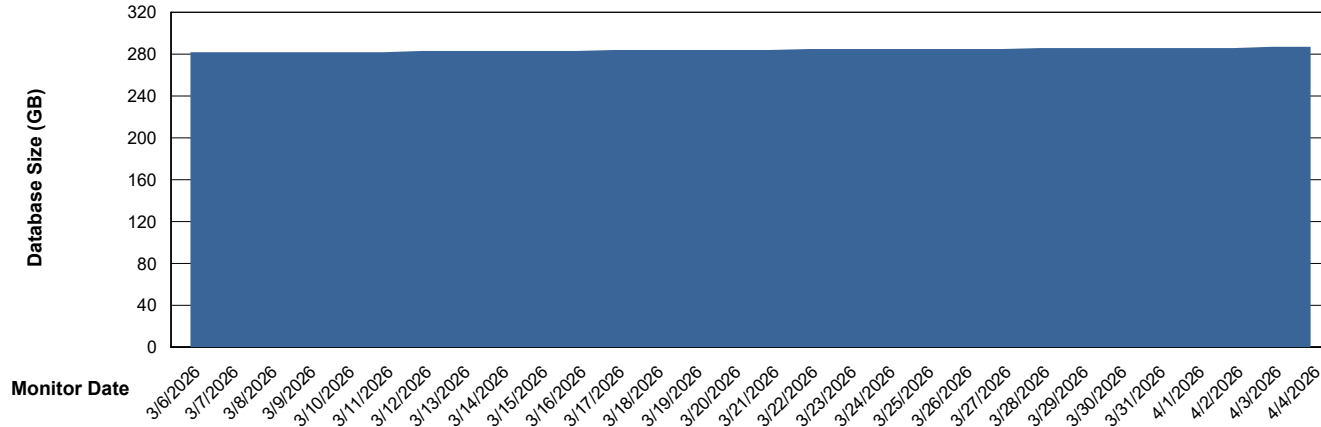

Weekly SLA Customer Report

Customer NOA_Production (24/7)
Database ID 116

Database Performance NOA_PRD_NovoABS03_HSBABS1

DB Processes Max 300

Weekly SLA Customer Report

Customer NOA_Production (24/7)
Database ID 116

DATABASE SIZE NOA_PRD_NHSBI_ABS1

Database growth over last month

DATABASE SIZE NOA_PRD_NovoABS01_ABS1

Database growth over last month

Weekly SLA Customer Report

Customer NOA_Production (24/7)
 Database ID 116