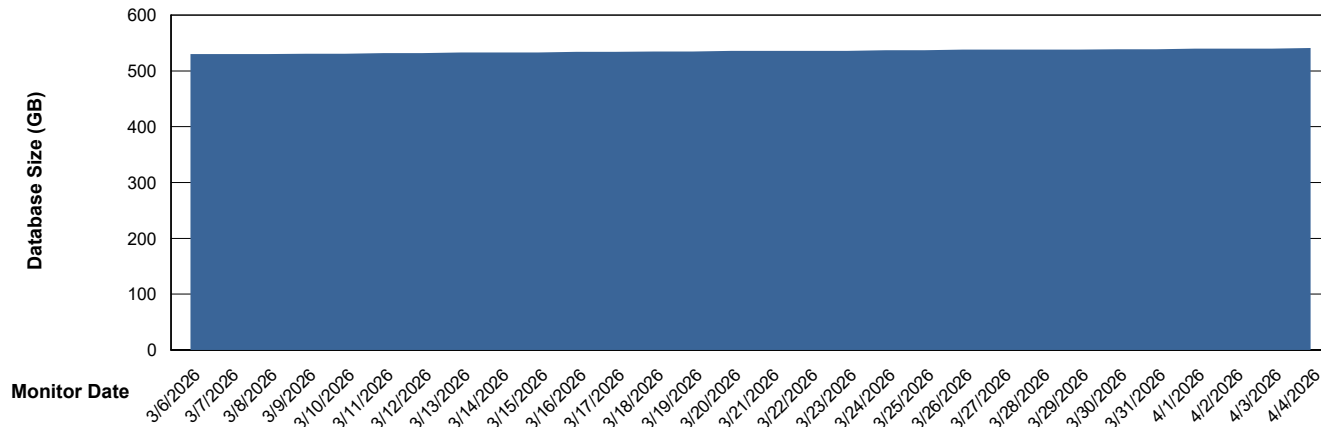

Weekly SLA Customer Report

Customer NOA_Production (24/7)
Database ID 116

Database Performance NOA_PRD_NovoABS03_HSBABS1

DB Processes Max 300

Weekly SLA Customer Report

Customer NOA_Production (24/7)
Database ID 116

DATABASE SIZE NOA_PRD_NHSBI_ABS1

Database growth over last month

DATABASE SIZE NOA_PRD_NovoABS01_ABS1

Database growth over last month

Weekly SLA Customer Report

Customer NOA_Production (24/7)
 Database ID 116