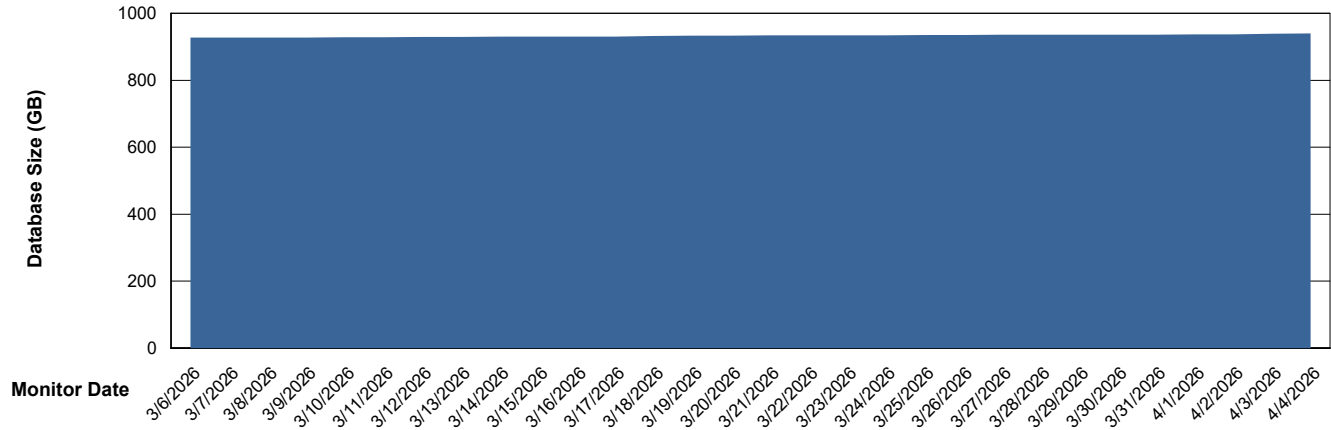

DATABASE SIZE LTS_PRD_CLSABSBI01_ABS1

Database growth over last month