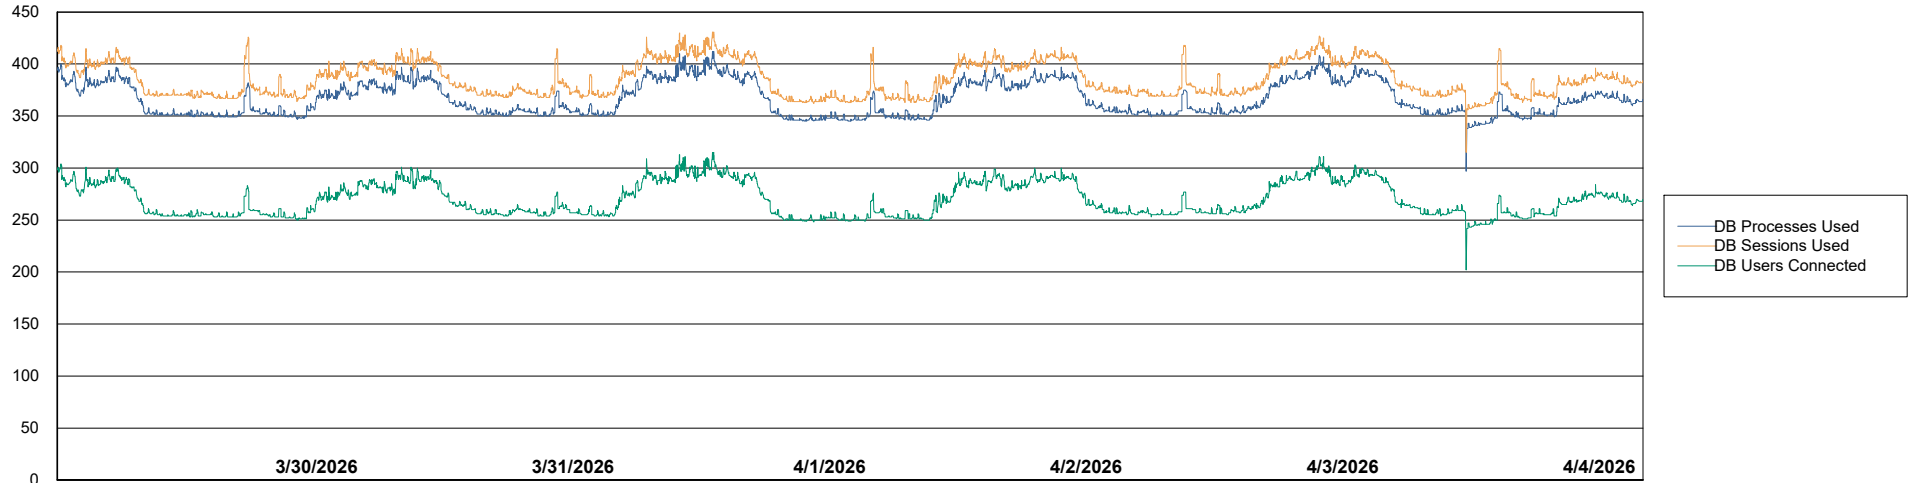

Database Performance LTS_PRD_CLSABSD01_ABS1