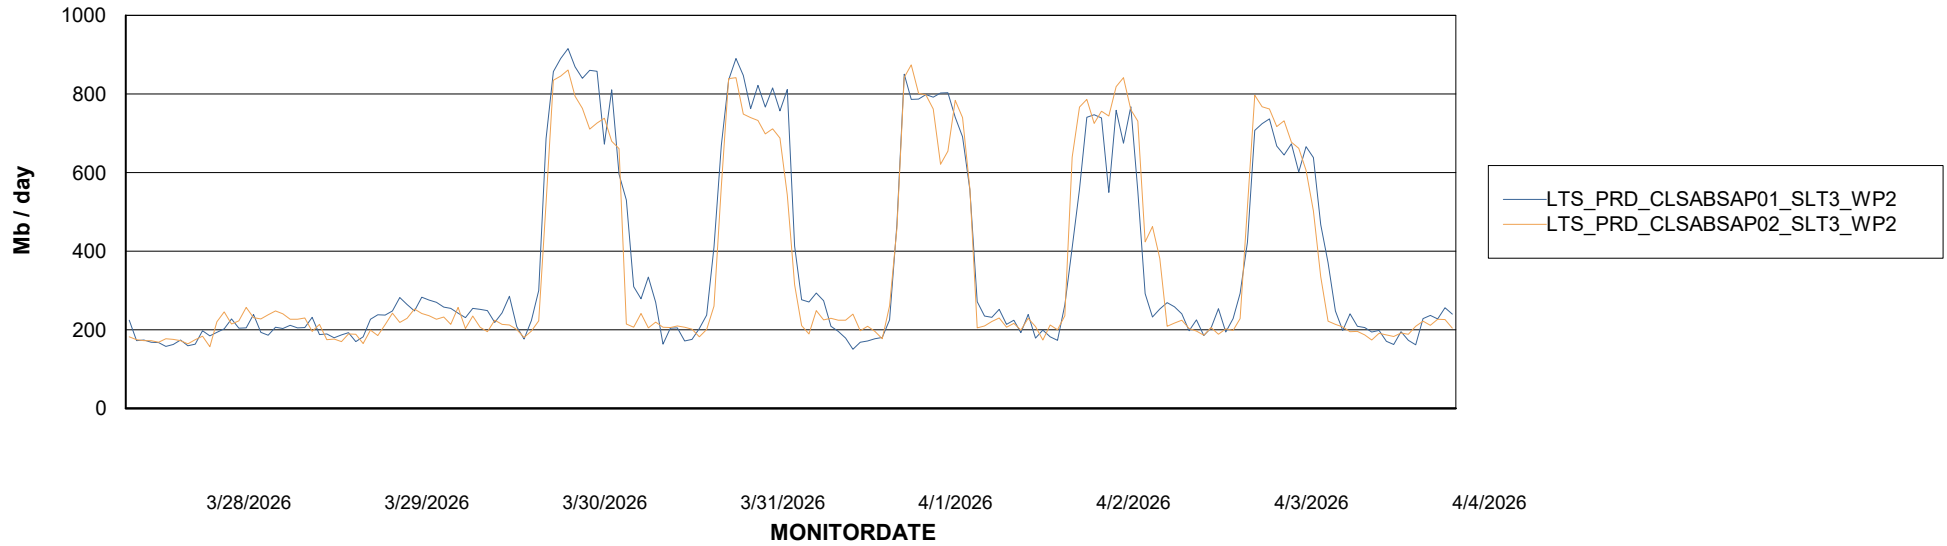

ABSSolute Web Component Services

Avg memory used per ABS Web component