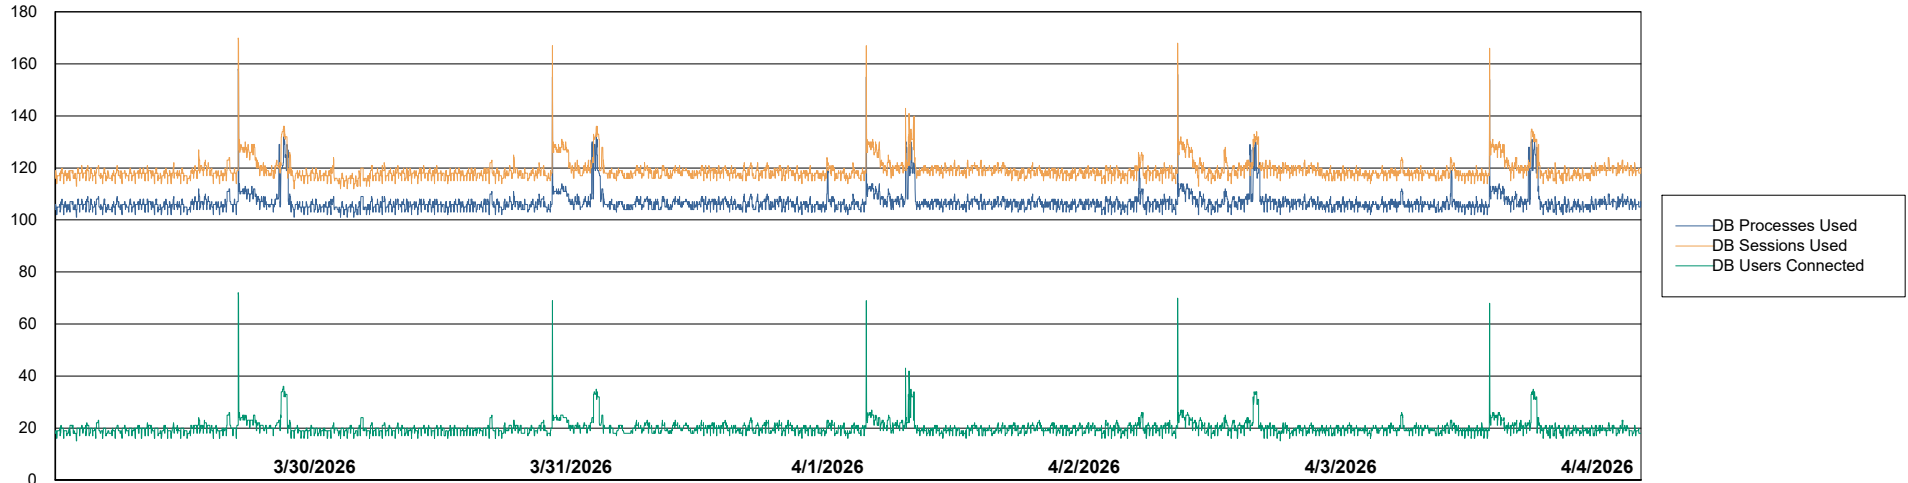

Database Performance LTS_PRD_CLSABSBI01NEW_ABS1