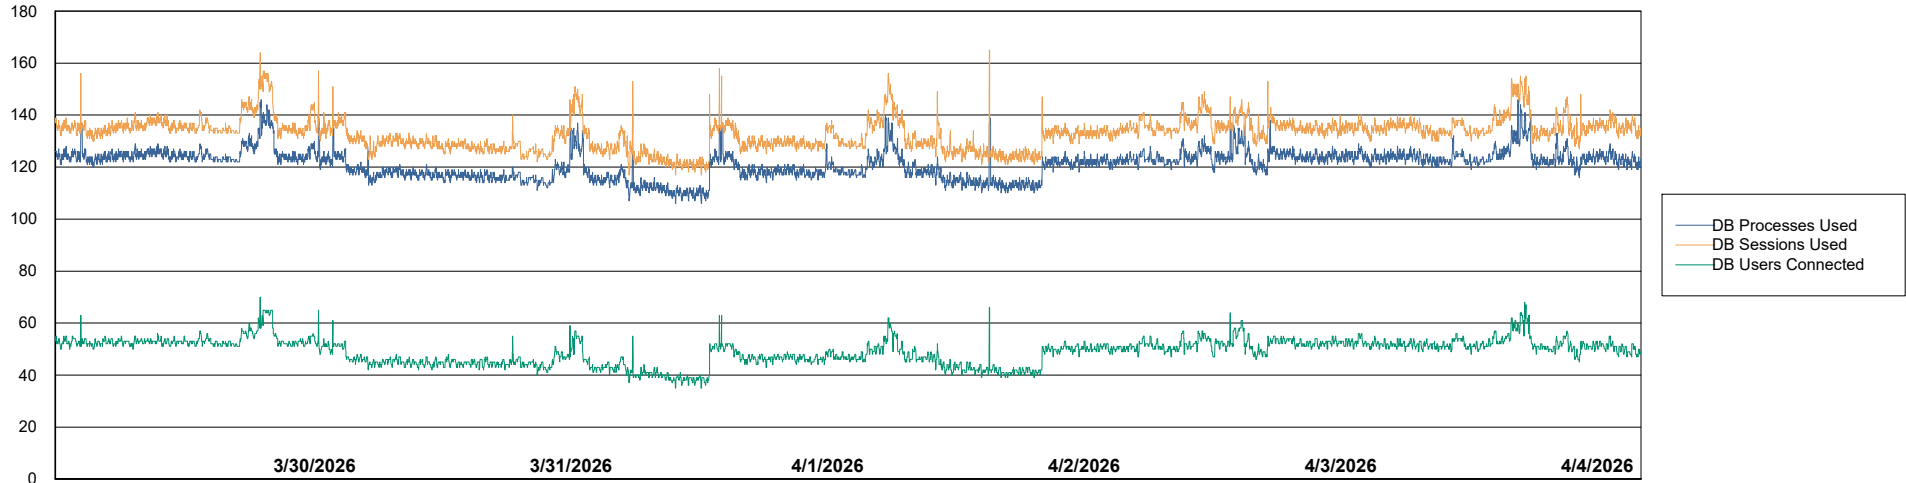

Database Performance LTS_PRD_CLSABSBI01_ABS1