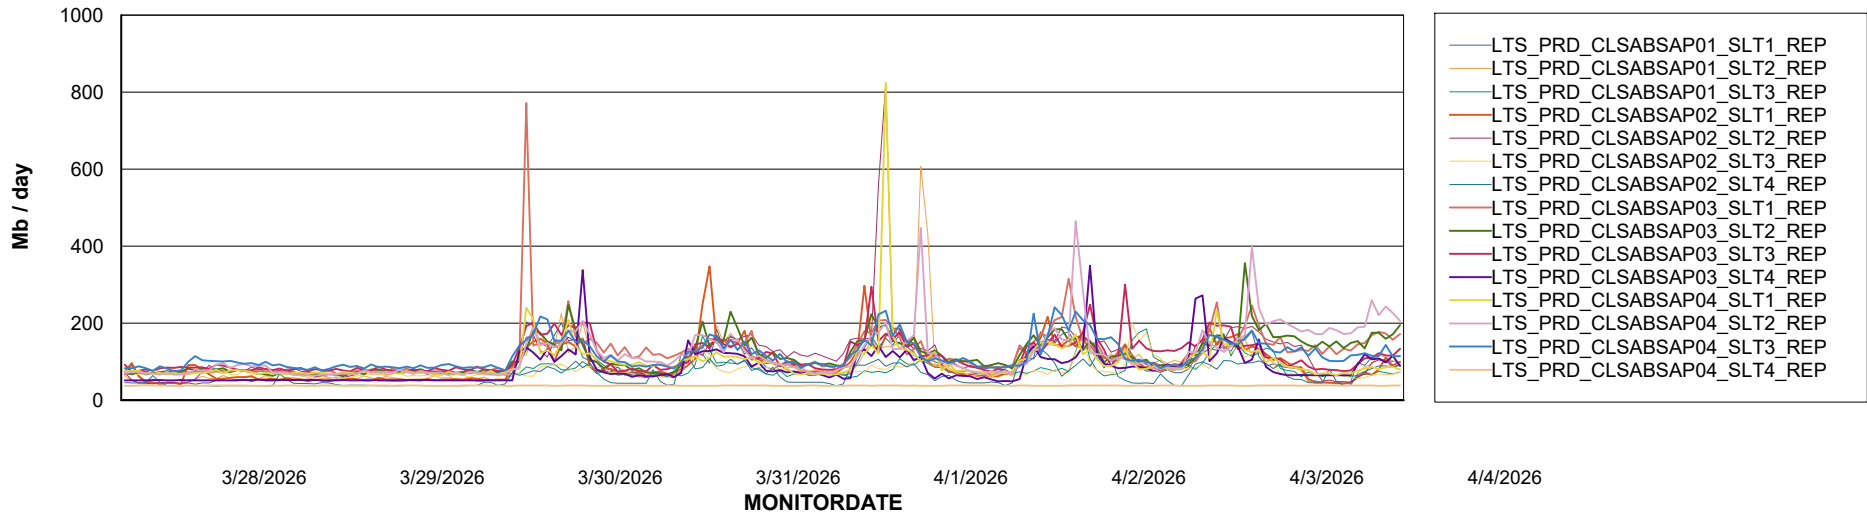

ABSSolute Application ReportServer Services

Avg memory used per ReportServer Service