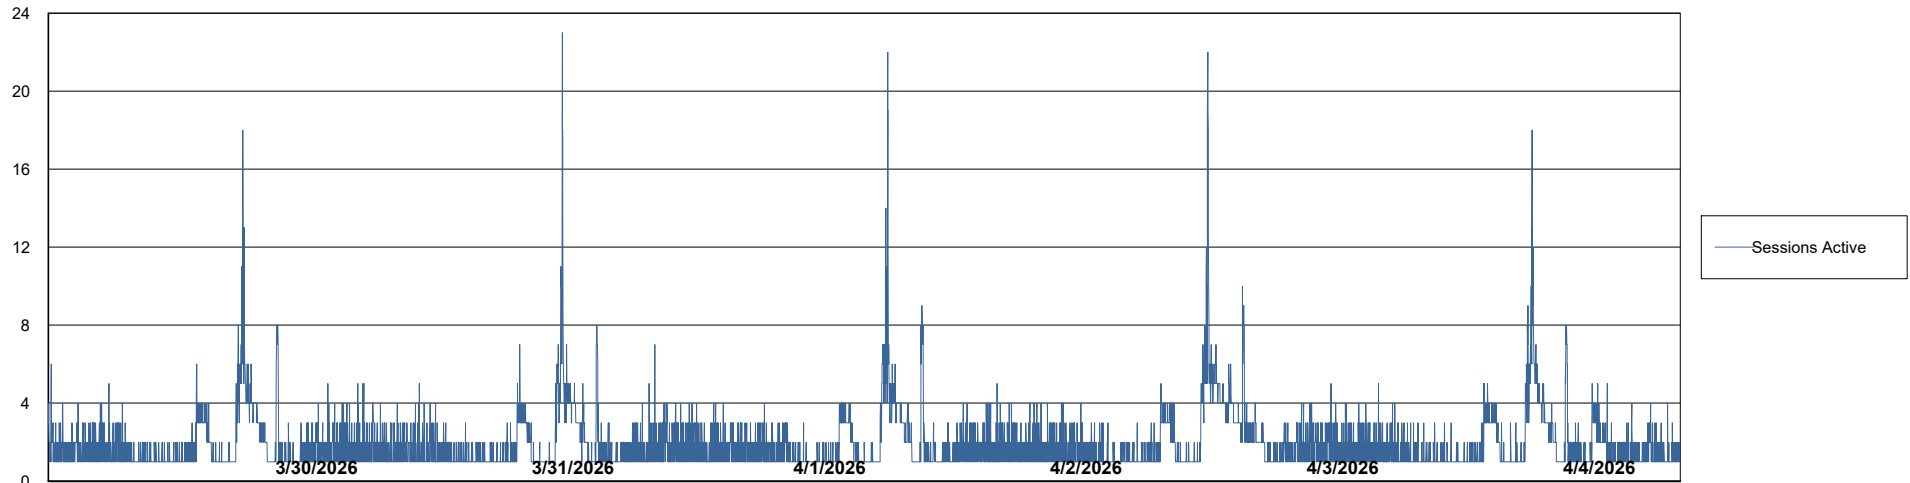

Database Performance LTS_PRD_CLSABSD01_ABS1