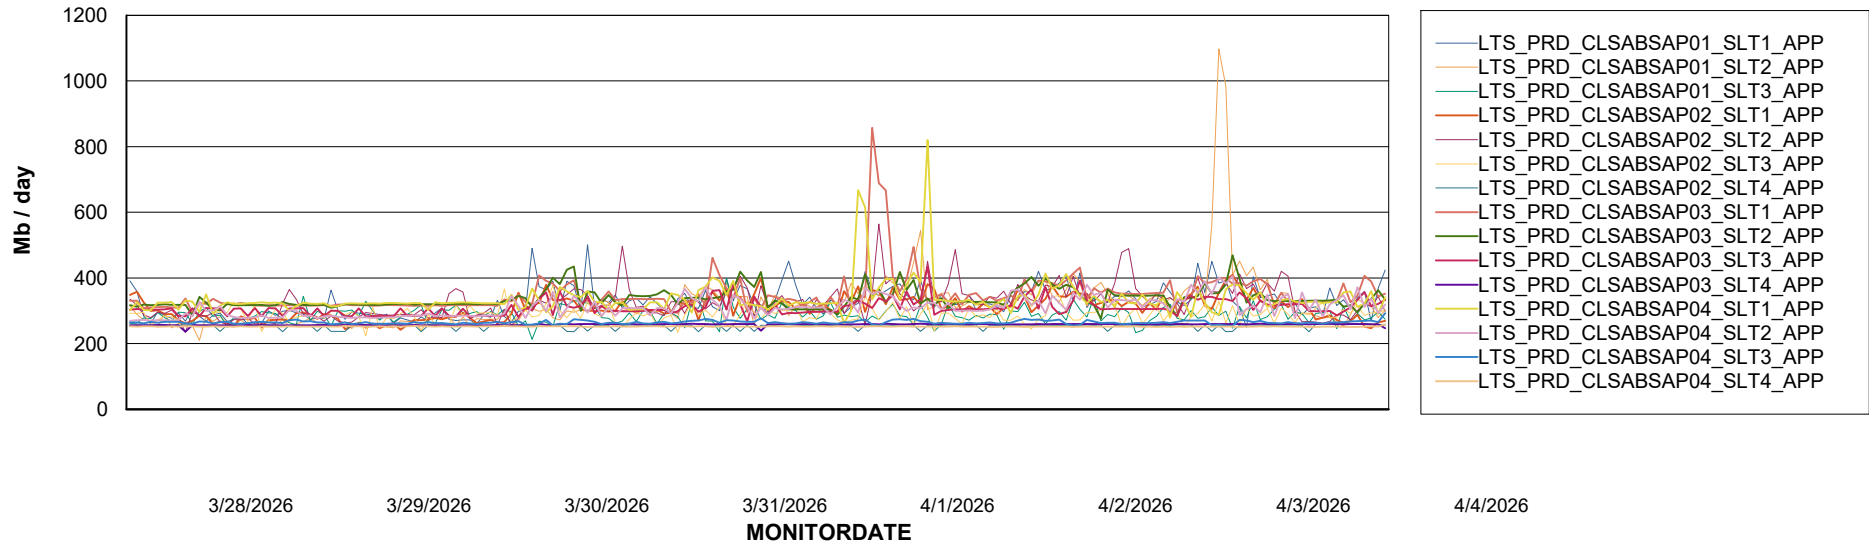

ABSSolute Application Server Services

Avg memory used per ABS Server Service