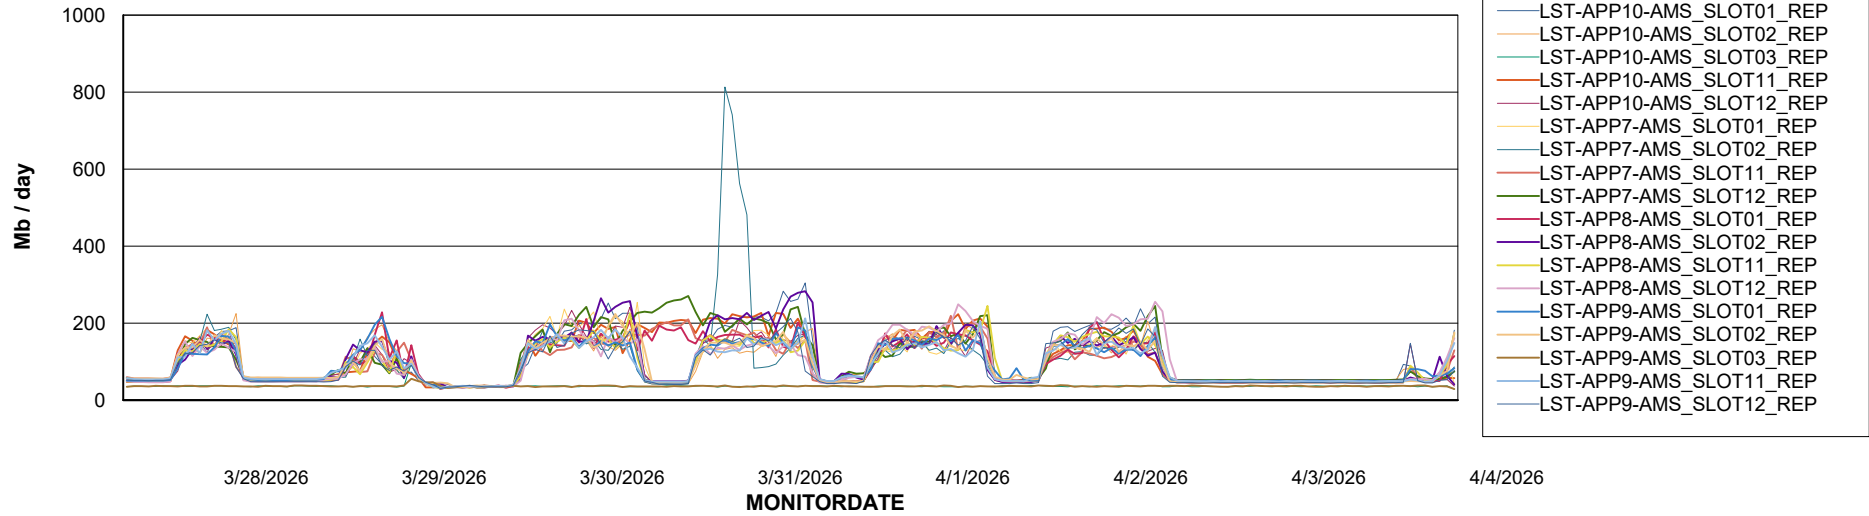

ABSSolute Application ReportServer Services

Avg memory used per ReportServer Service