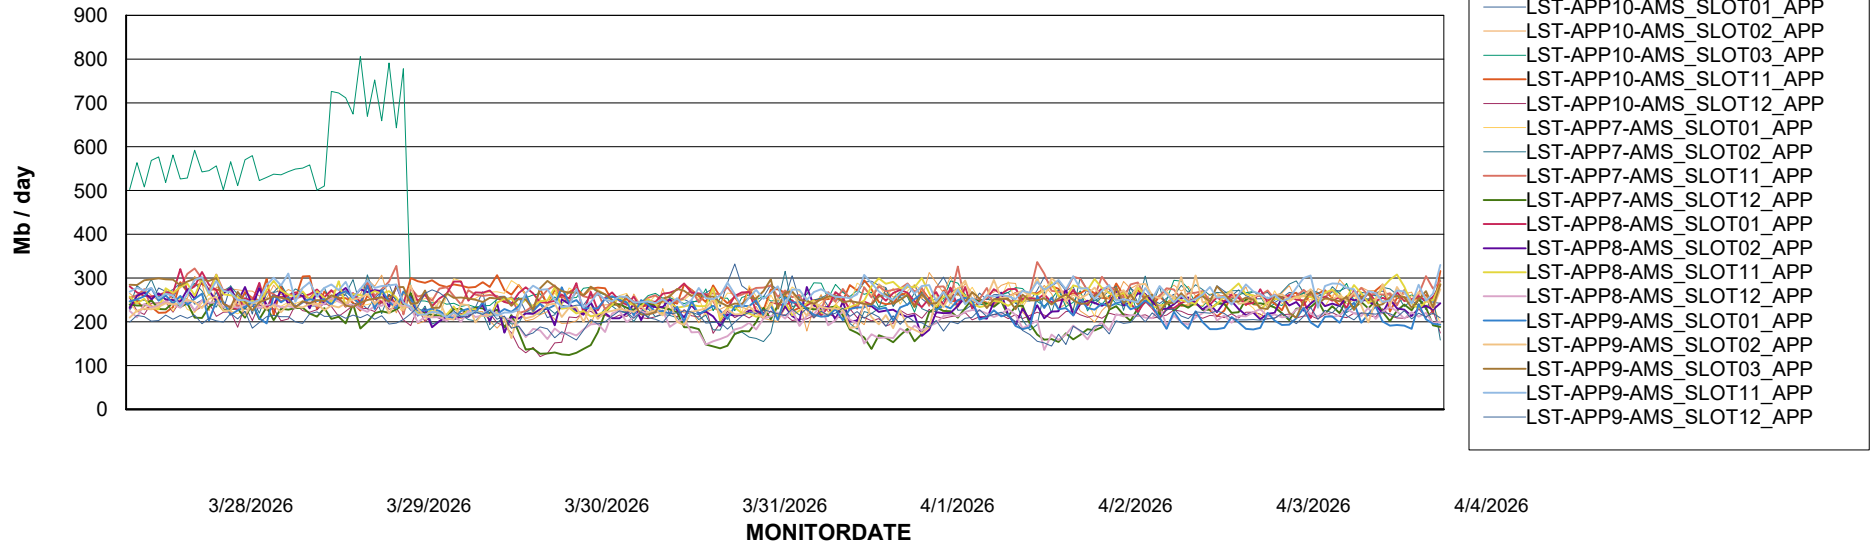

ABSSolute Application Server Services

Avg memory used per ABS Server Service