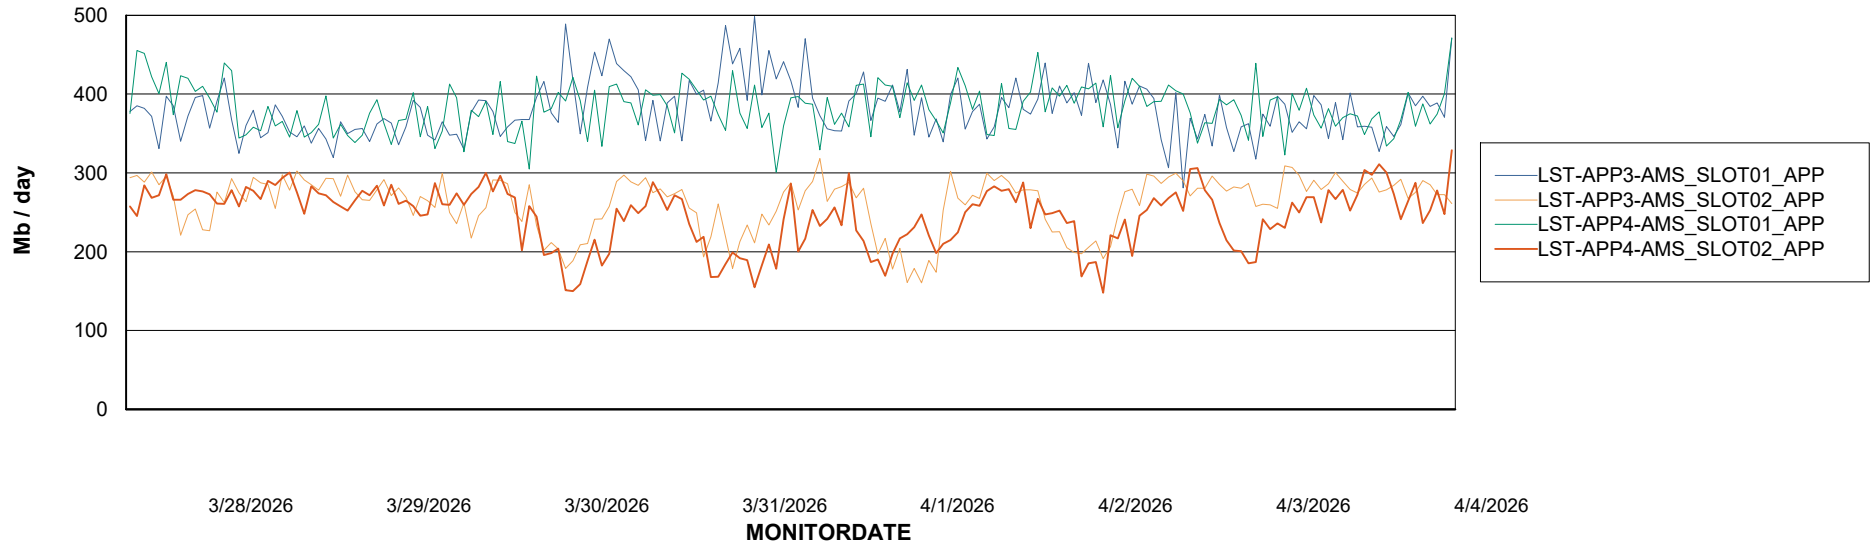

ABSSolute Application Server Services

Avg memory used per ABS Server Service