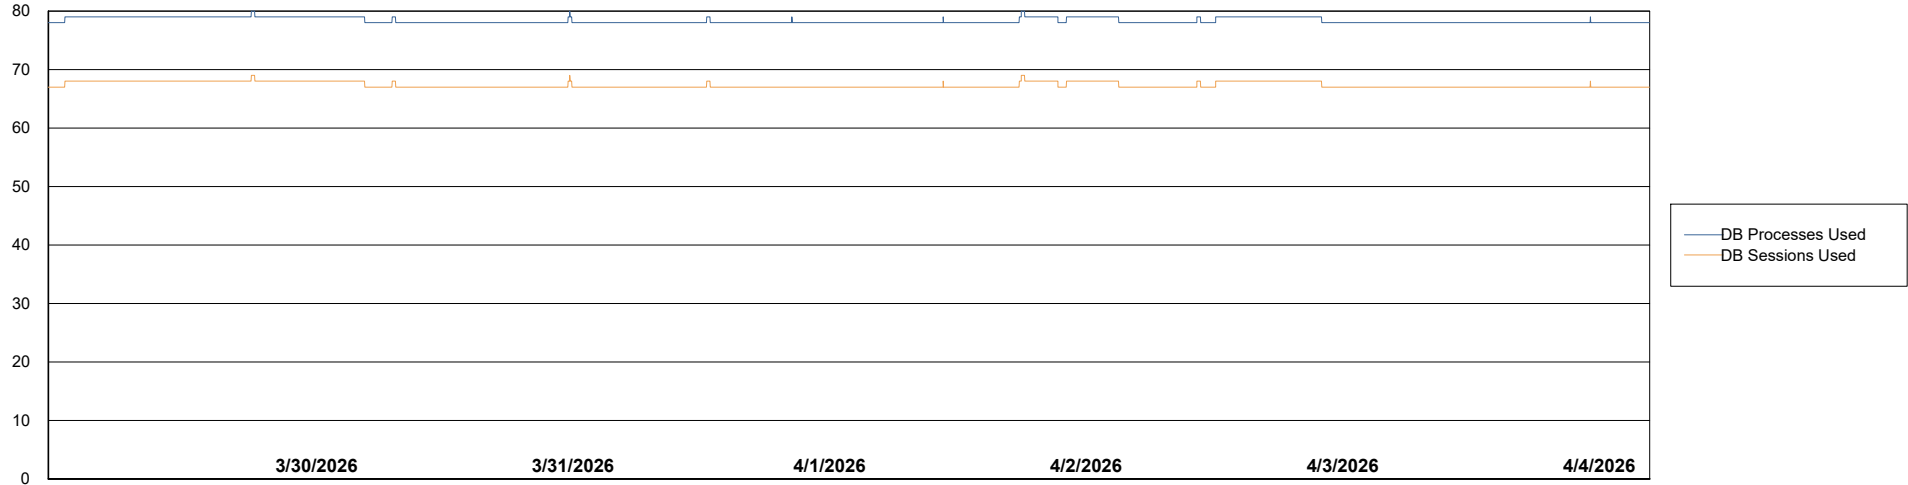

Database Performance LST-DBS4-AMS_DB_HSBABSME

DB Processes Max 1,000
DB Processes Max 0