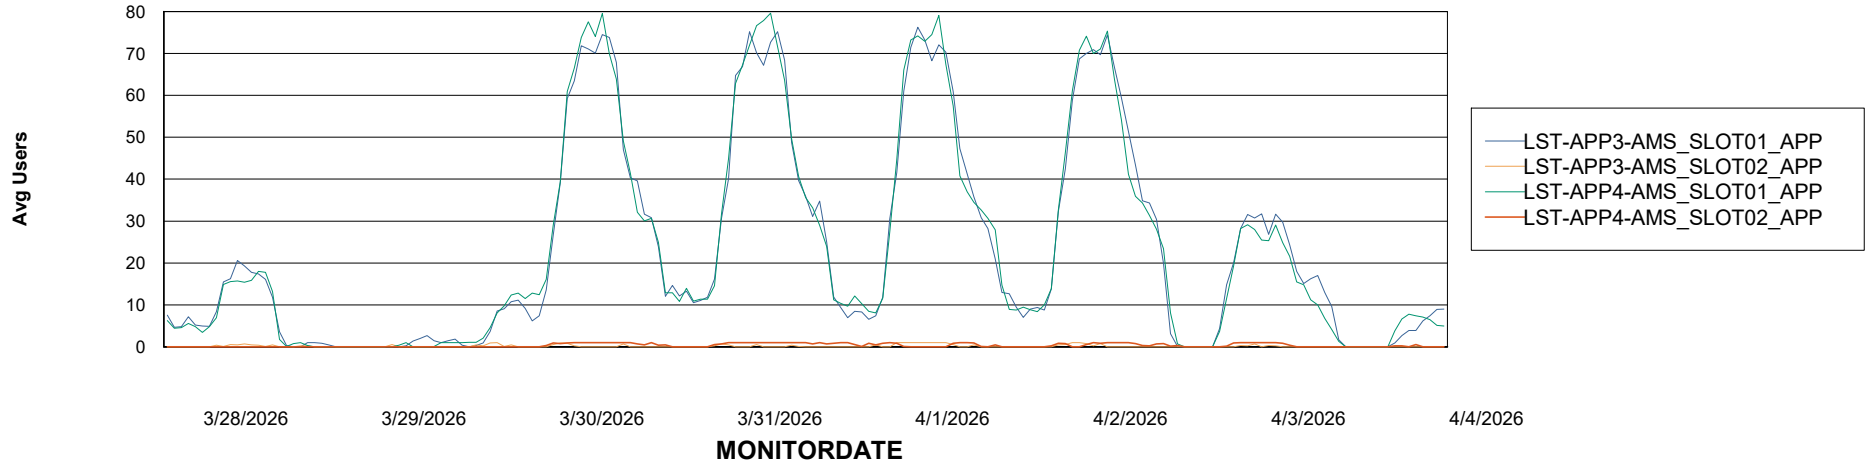

Avg users per day per ABS server