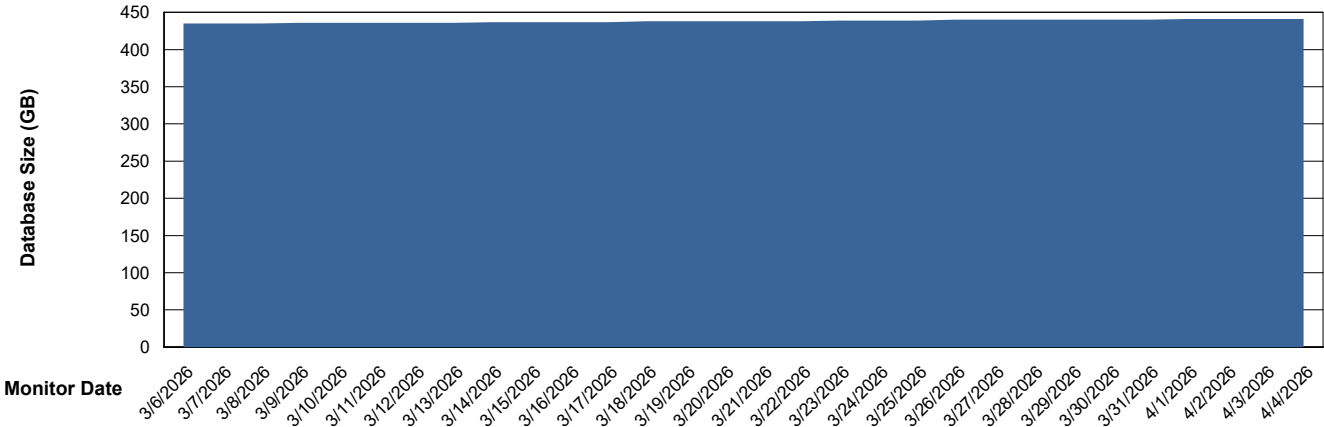

Database growth over last month

Database Tablespace LST-DBS3-AMS_DB_ABSME

Date	Tablespace Name	MaxFilesize (Gb)	Usedsize (Gb)	Percentage free
4/4/2026	ABSDATA	494	405	18
	INDX	120	29	76
4/3/2026	ABSDATA	494	405	18
	INDX	120	29	76
4/2/2026	ABSDATA	494	405	18
	INDX	120	29	76
4/1/2026	ABSDATA	494	405	18
	INDX	120	29	76
3/31/2026	ABSDATA	494	405	18
	INDX	120	29	76
3/30/2026	ABSDATA	494	405	18
	INDX	120	29	76
3/29/2026	ABSDATA	494	404	18
	INDX	120	29	76