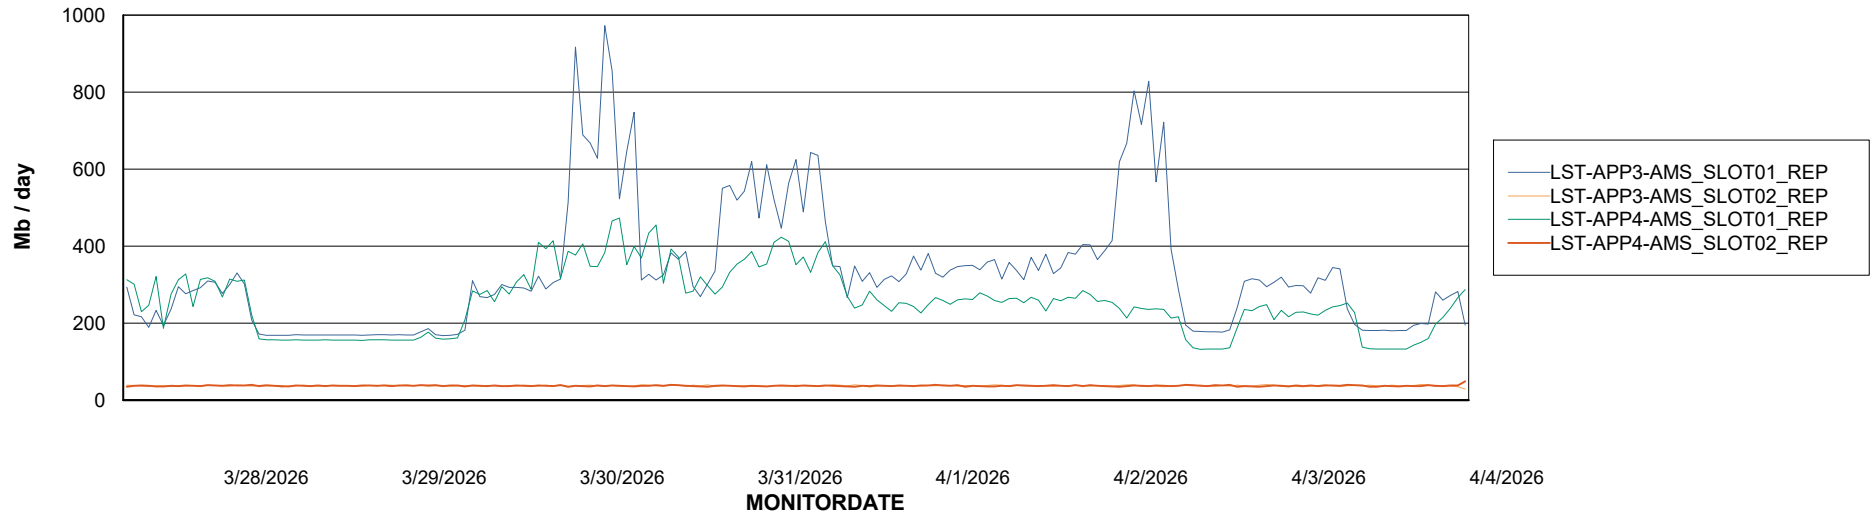

ABSSolute Application ReportServer Services

Avg memory used per ReportServer Service