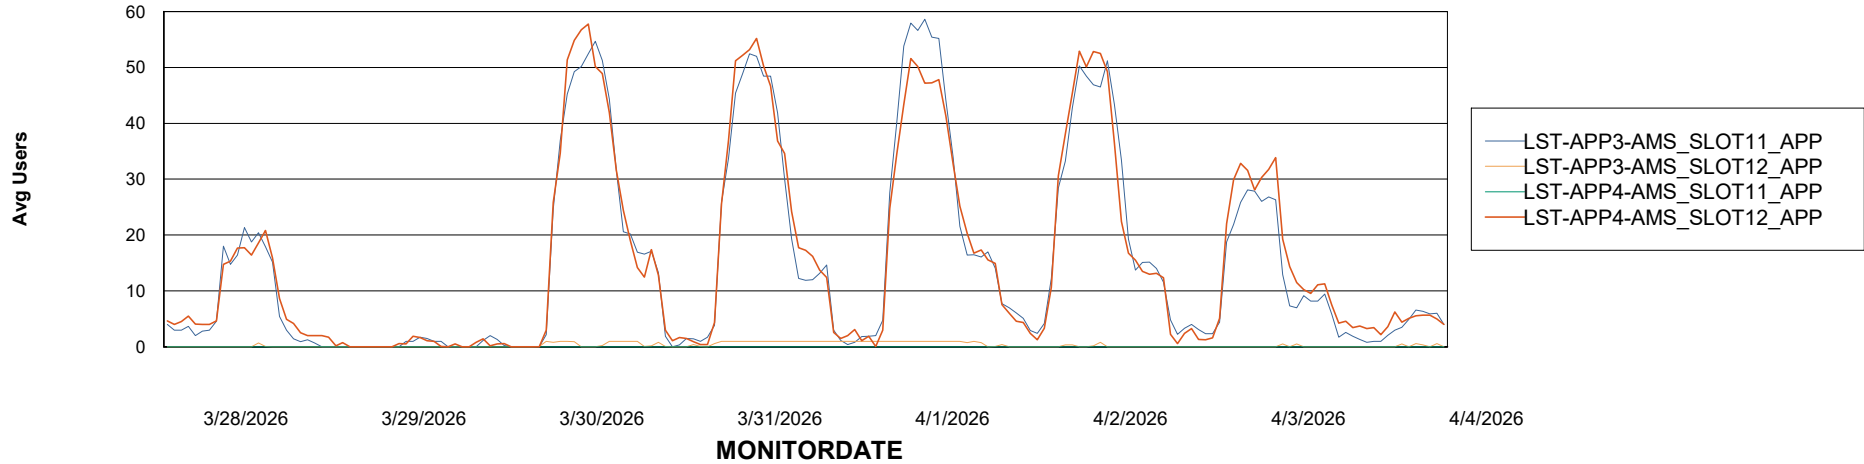

Weekly SLA Customer Report

Customer LST OCI AMS Production ABSME2
Database ID 211

ABSSolute Application Server Services

Avg memory used per ABS Server Service

Avg users per day per ABS server

Weekly SLA Customer Report