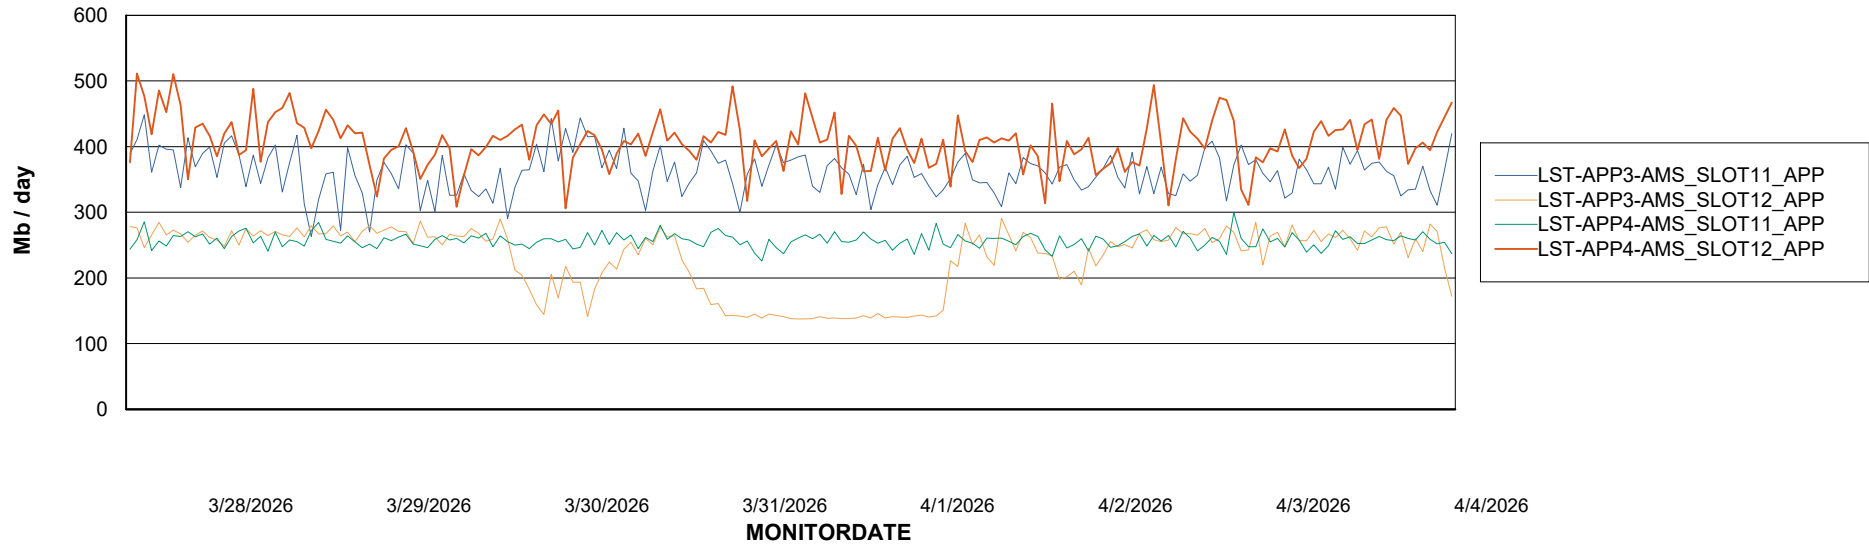

ABSSolute Application Server Services

Avg memory used per ABS Server Service