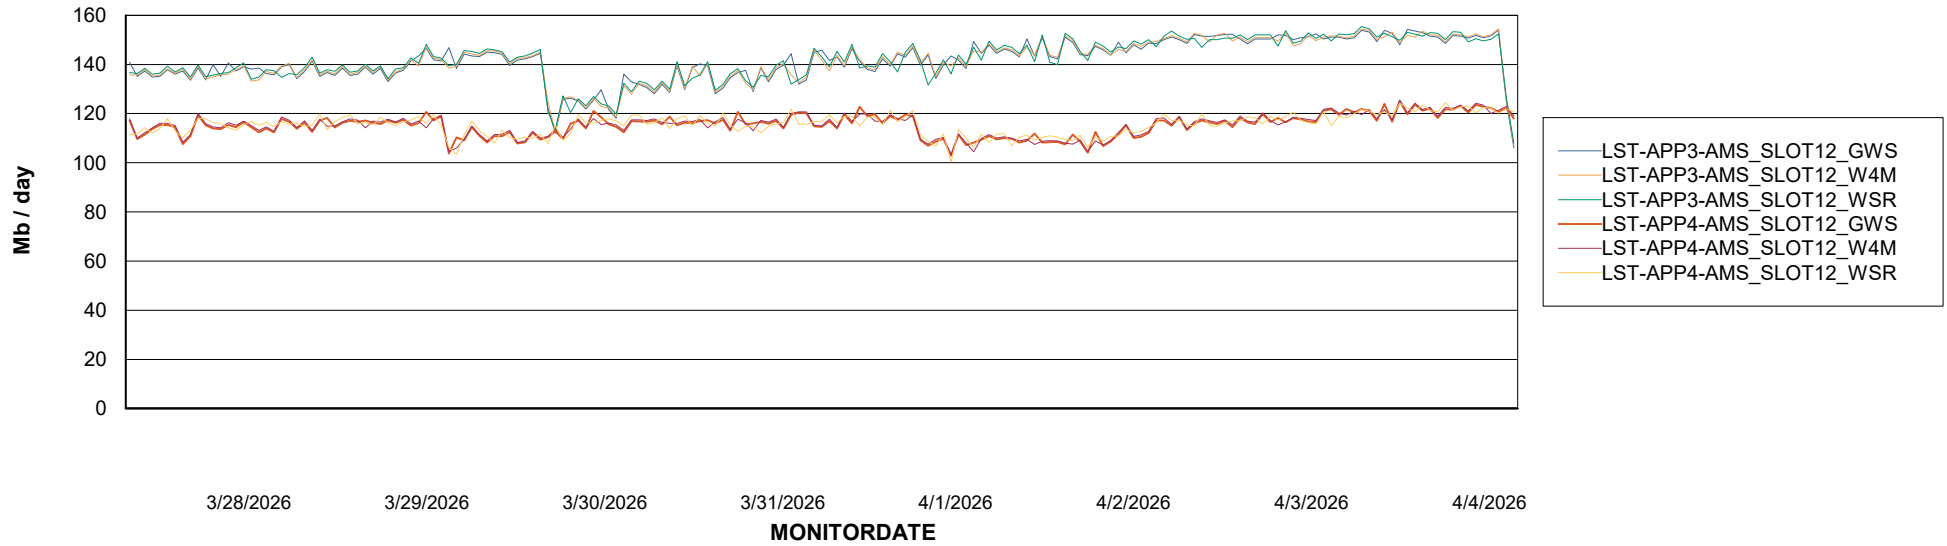

ABSSolute Web Component Services

Avg memory used per ABS Web component