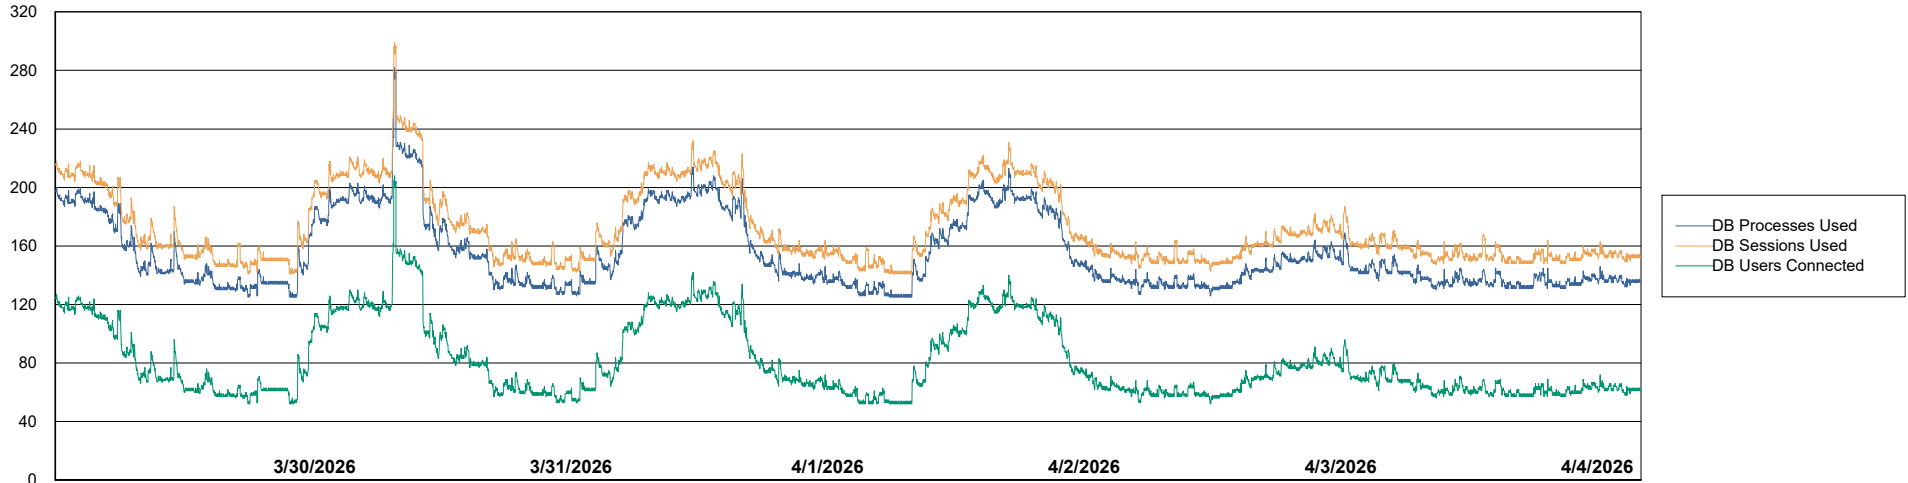

Database Performance LST-DBS4-AMS_DB_ABSME2