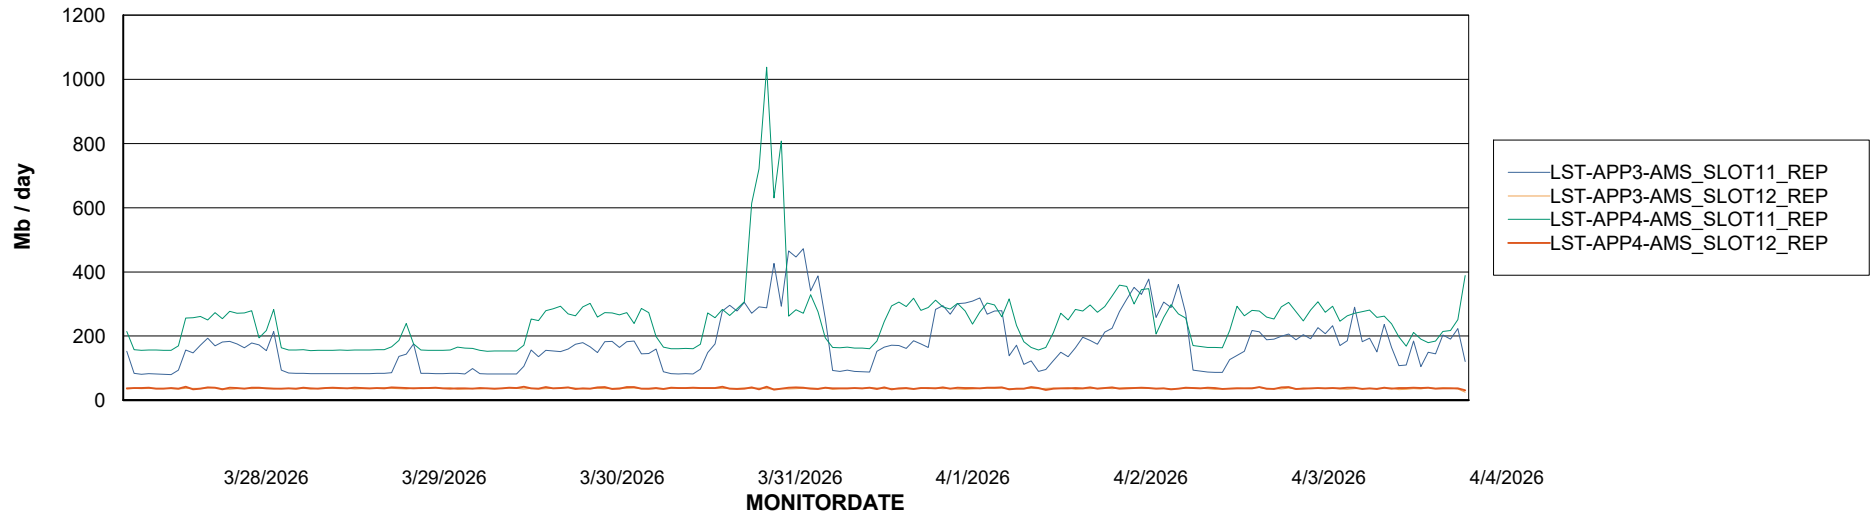

ABSSolute Application ReportServer Services

Avg memory used per ReportServer Service