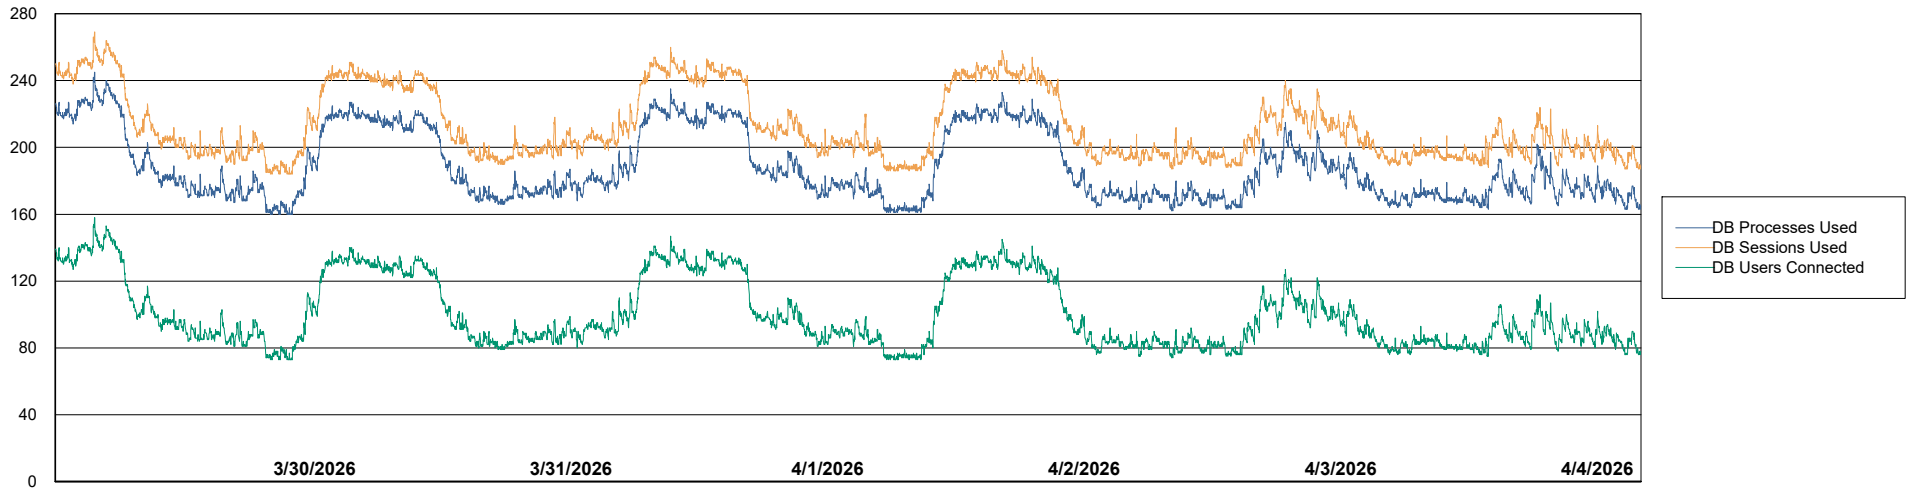

Database Performance LST-DBS5-AMS_DB_ABSEE