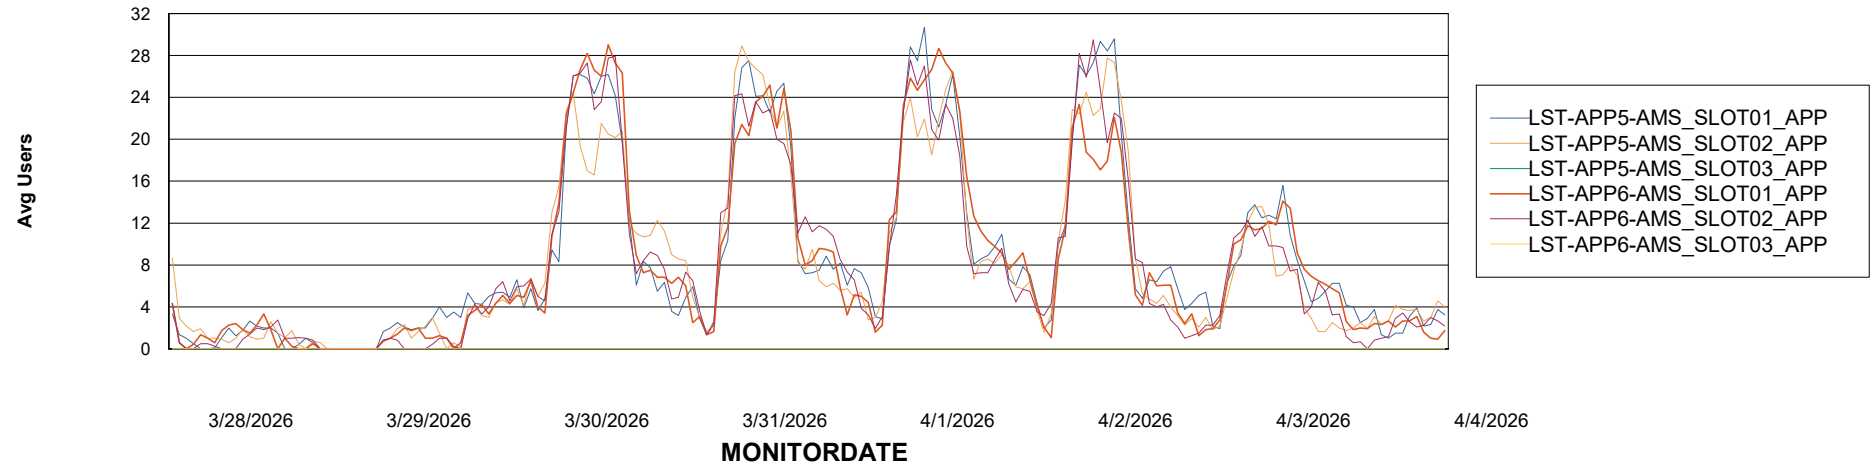

Weekly SLA Customer Report

Customer LST OCI AMS Production ABSEE
Database ID 206

ABSSolute Application Server Services

Avg memory used per ABS Server Service

Avg users per day per ABS server

Weekly SLA Customer Report