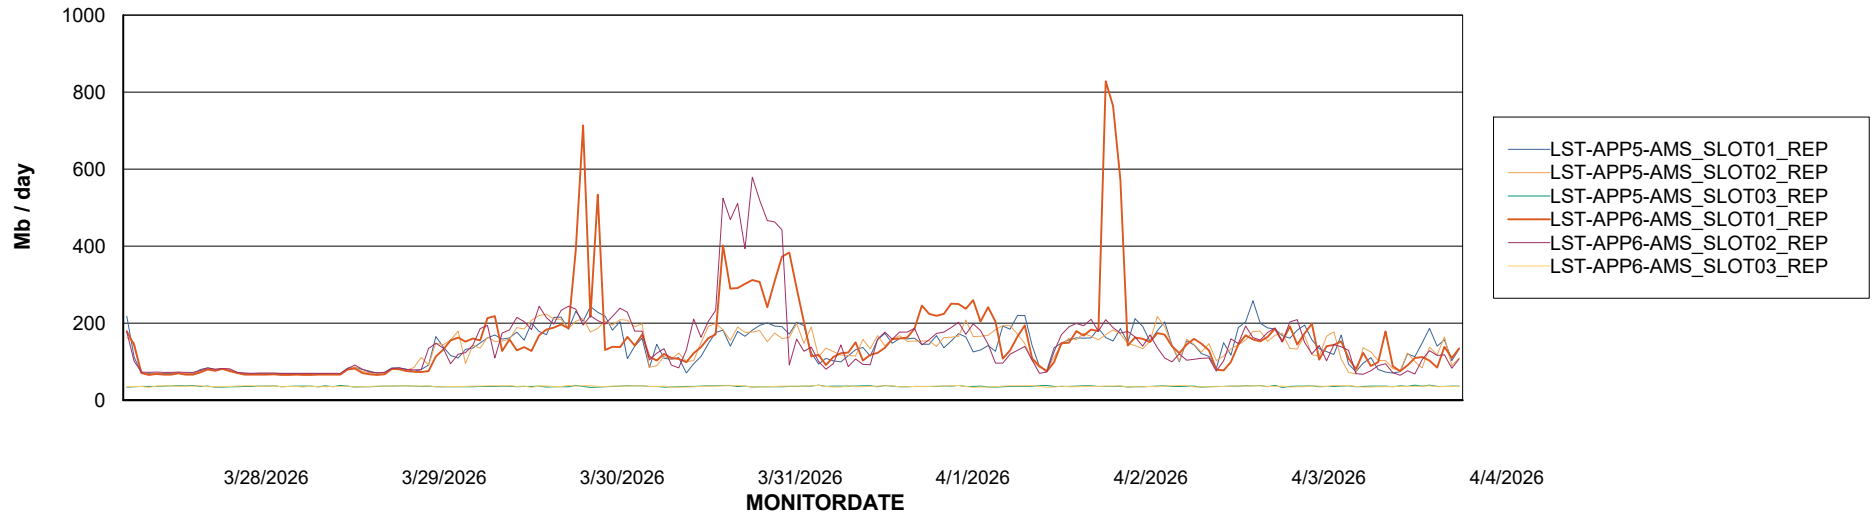

ABSSolute Application ReportServer Services

Avg memory used per ReportServer Service