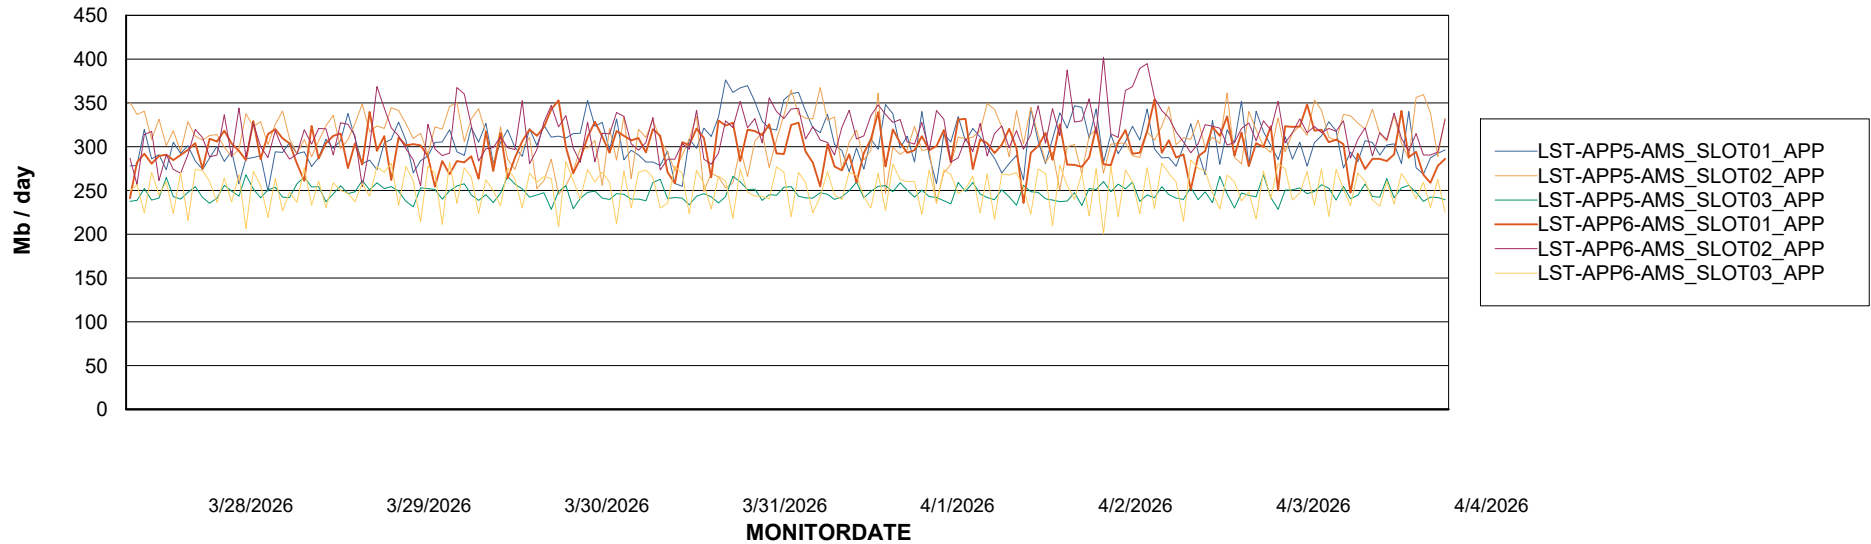

ABSSolute Application Server Services

Avg memory used per ABS Server Service