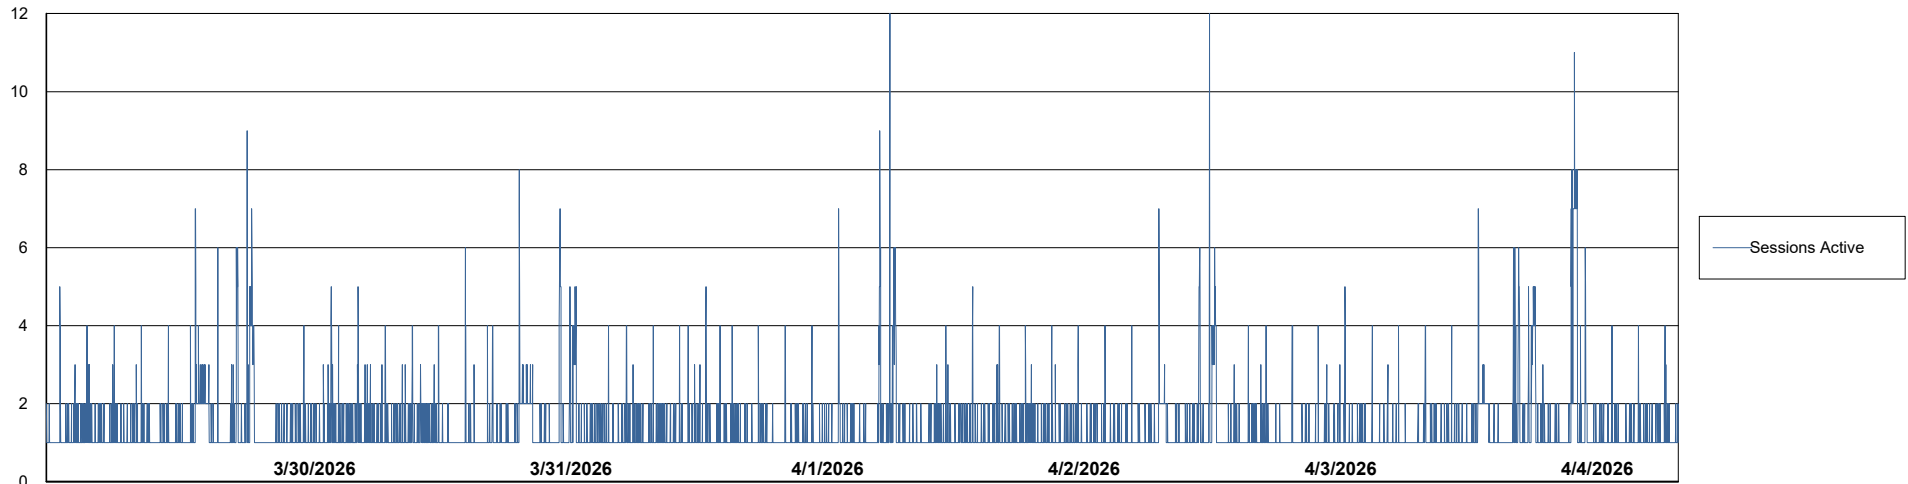

Database Performance LST-DBS5-AMS_DB_ABSEE