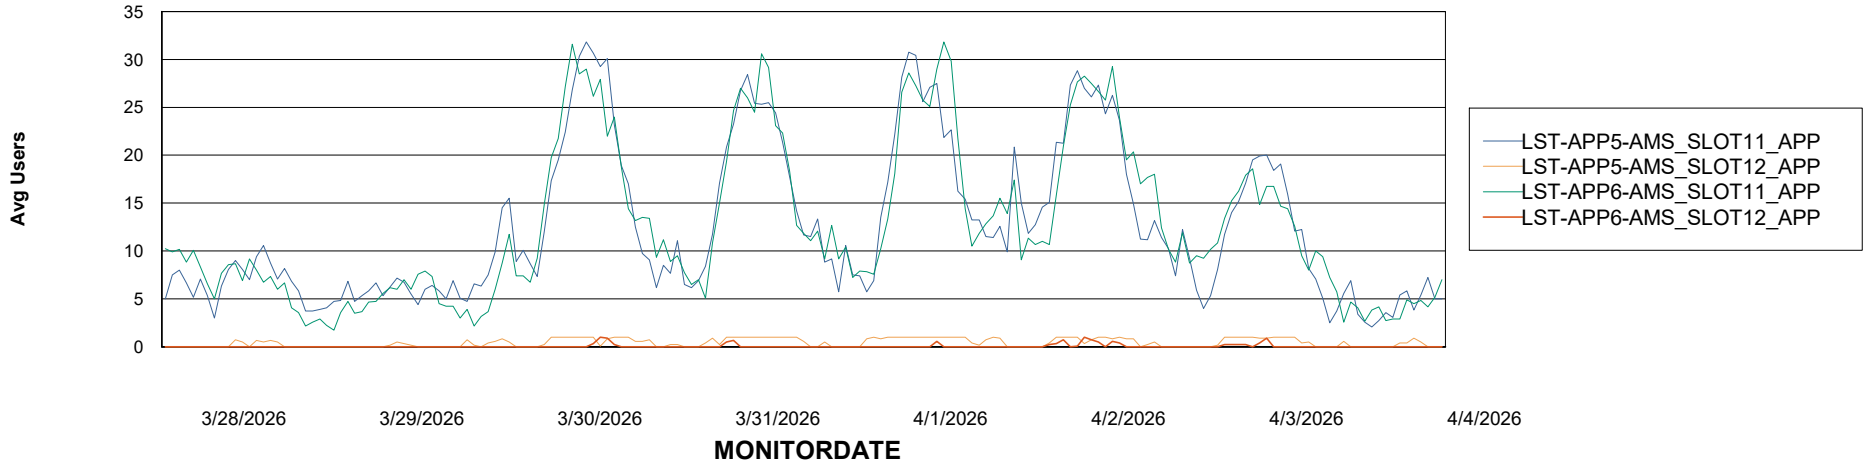

Avg users per day per ABS server