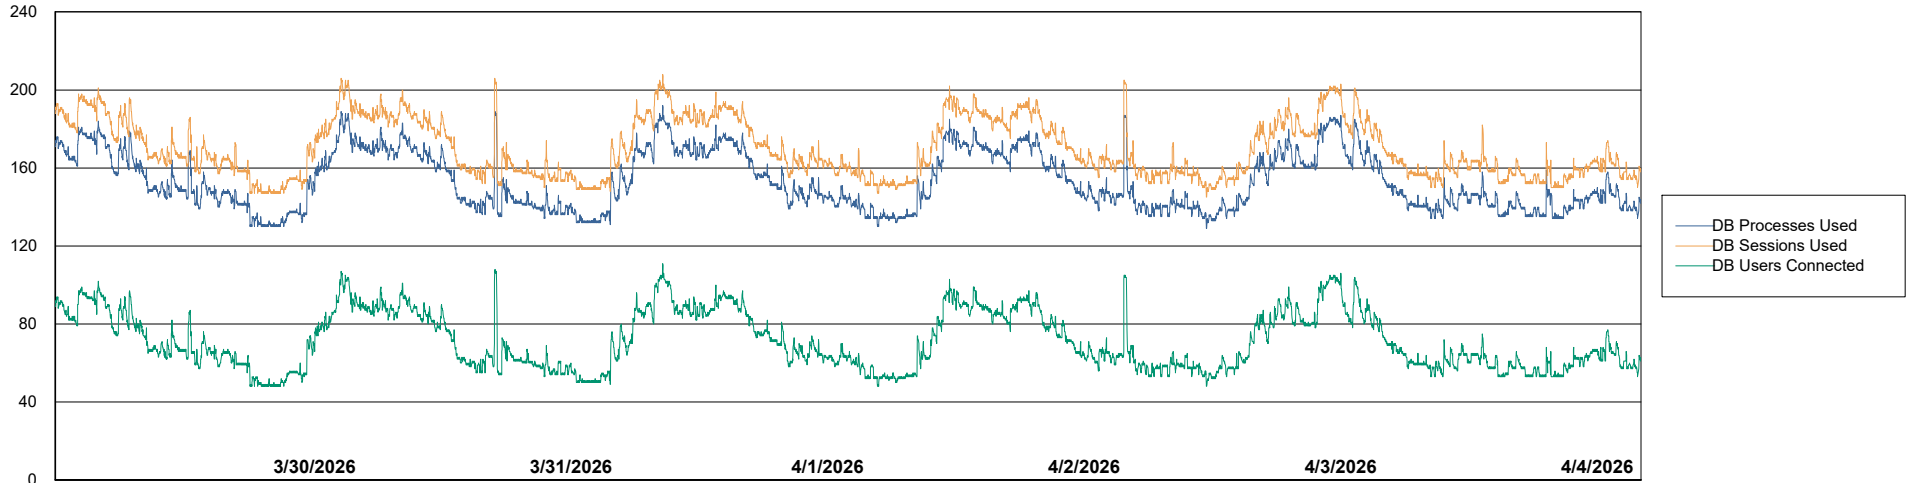

Database Performance LST-DBS6-AMS_DB_ABSEE2