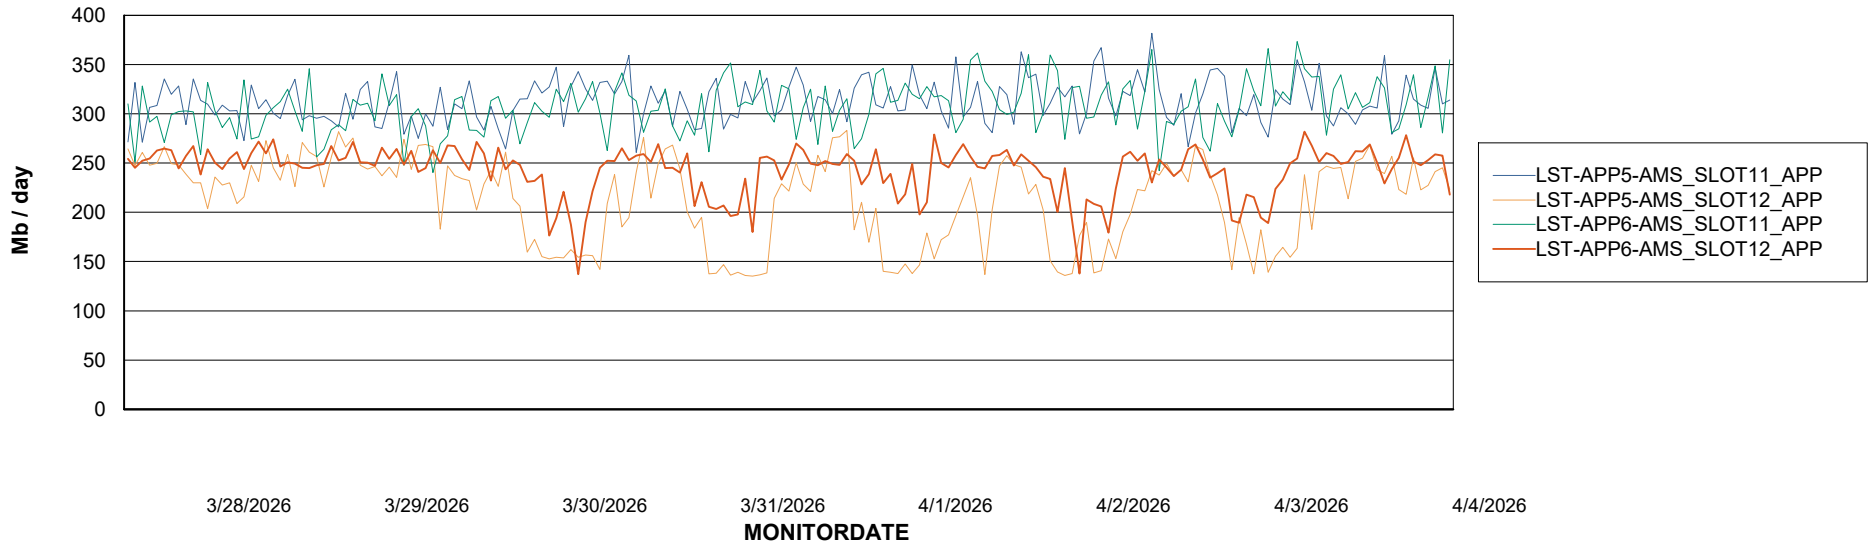

ABSSolute Application Server Services

Avg memory used per ABS Server Service