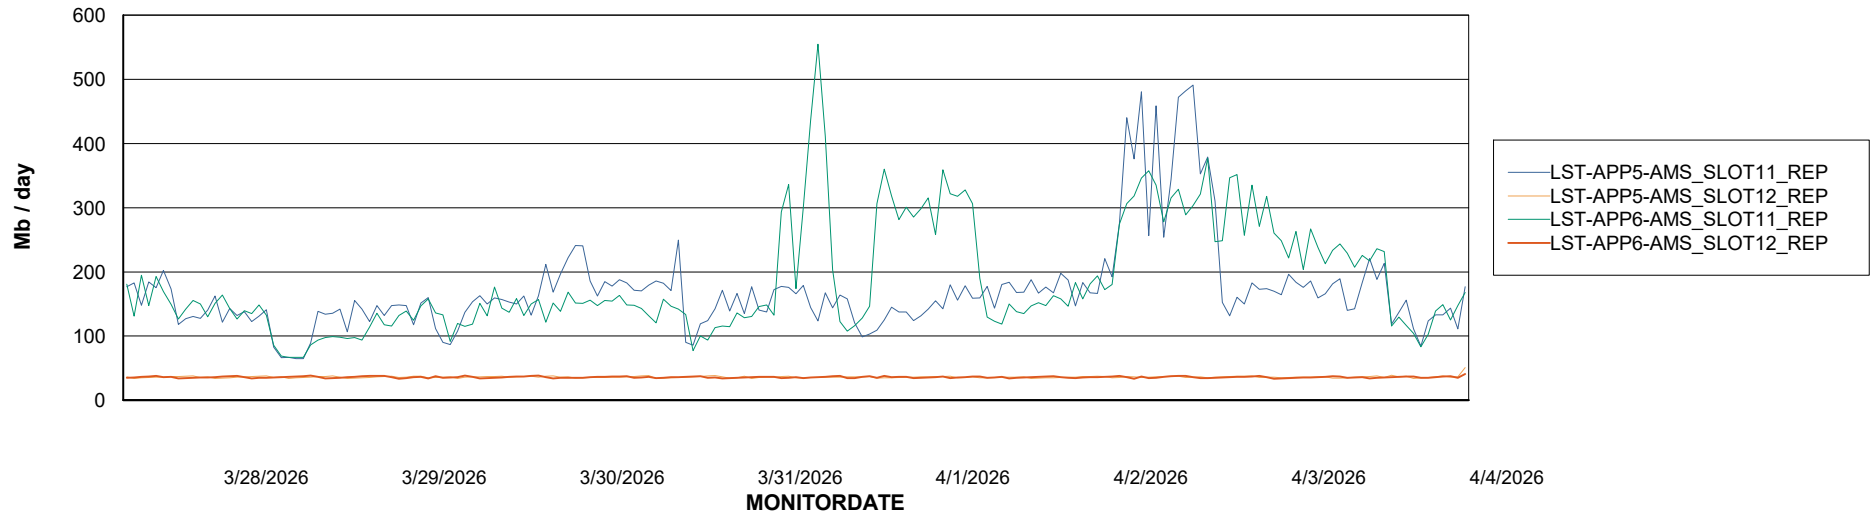

ABSSolute Application ReportServer Services

Avg memory used per ReportServer Service