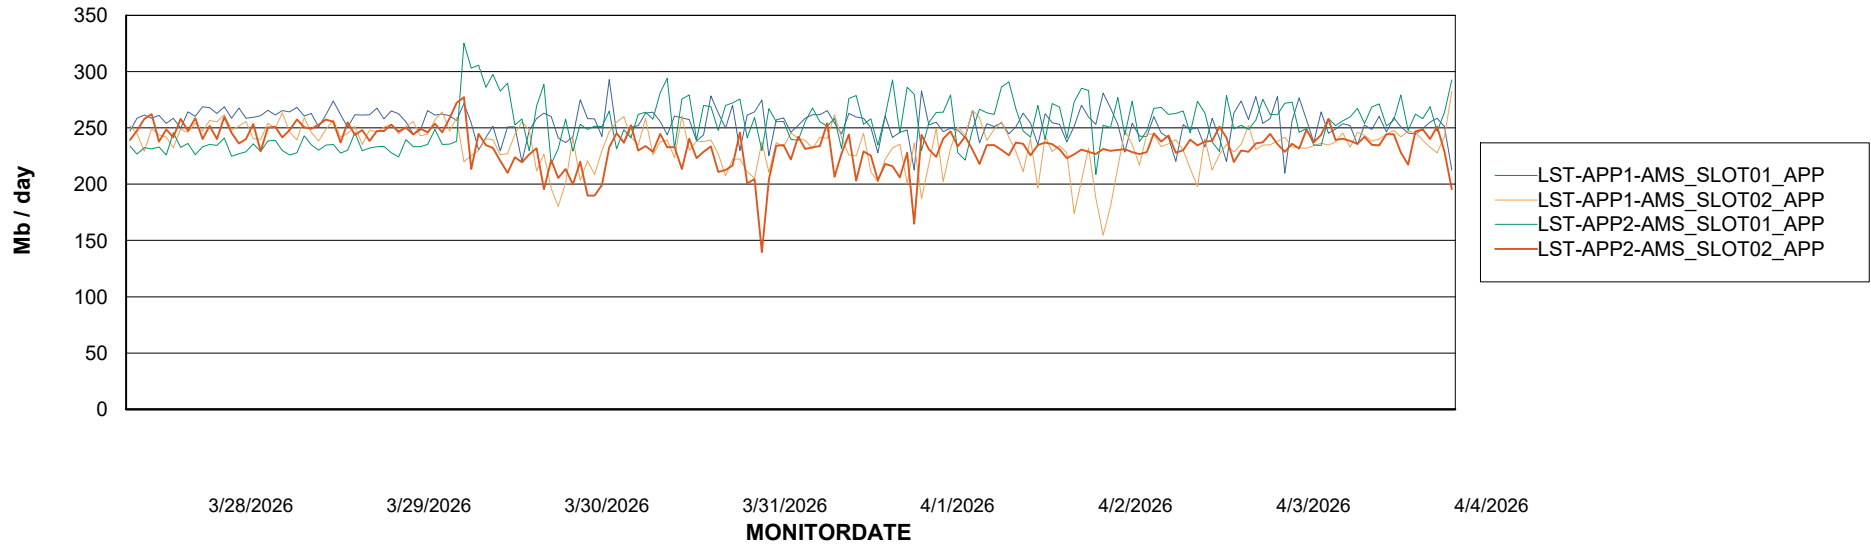

ABSSolute Application Server Services

Avg memory used per ABS Server Service