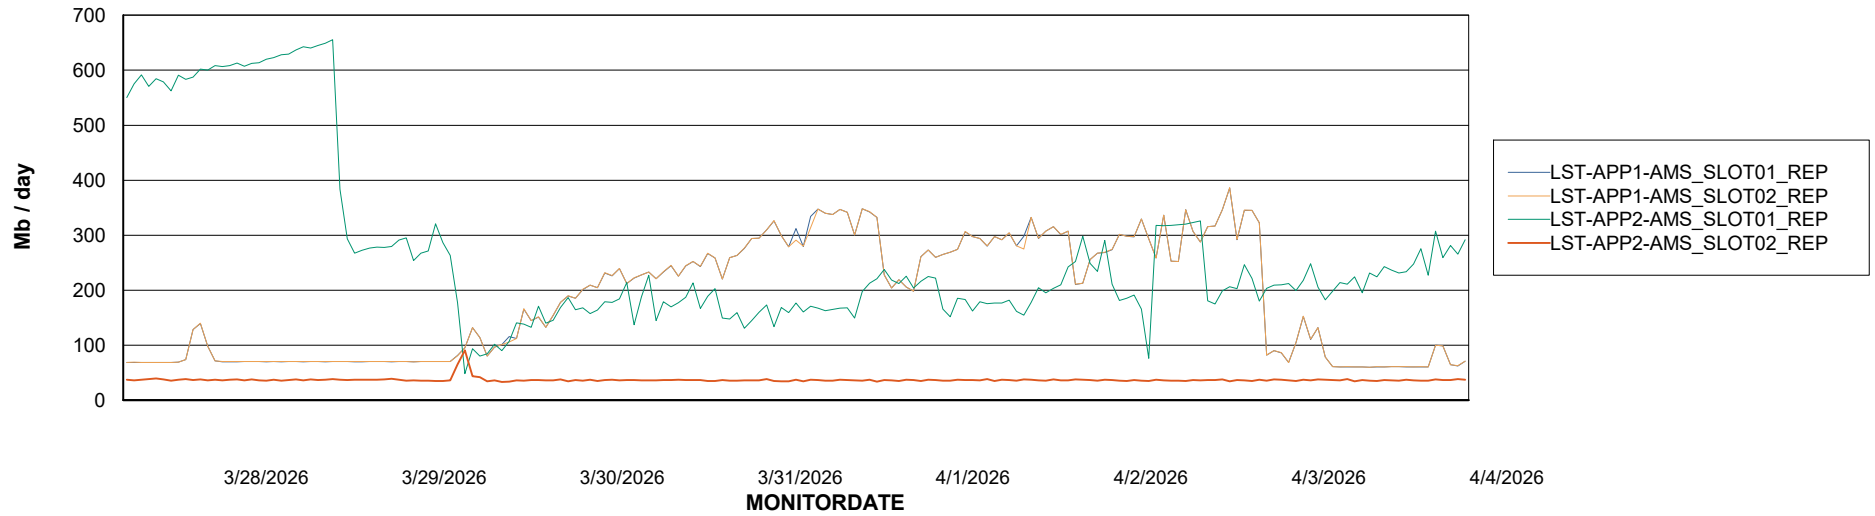

ABSSolute Application ReportServer Services

Avg memory used per ReportServer Service