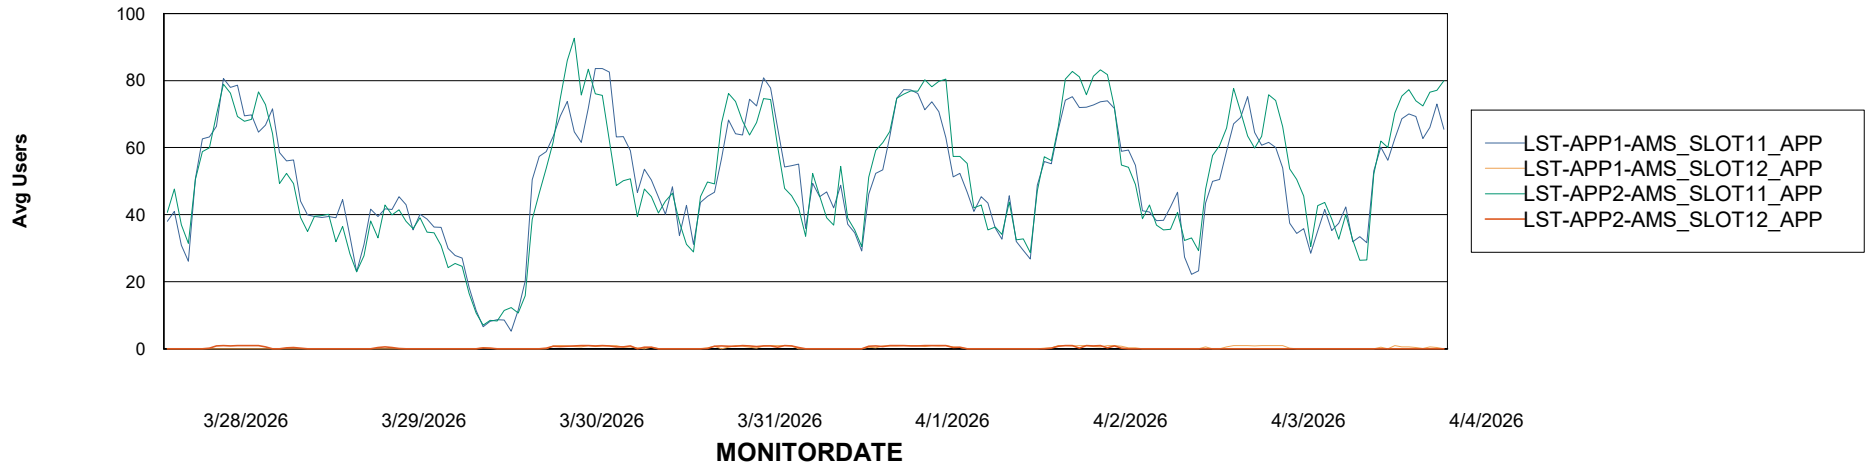

Weekly SLA Customer Report

Customer LST OCI AMS Production ABSCH2
Database ID 216

ABSSolute Application Server Services

Avg memory used per ABS Server Service

Avg users per day per ABS server

Weekly SLA Customer Report