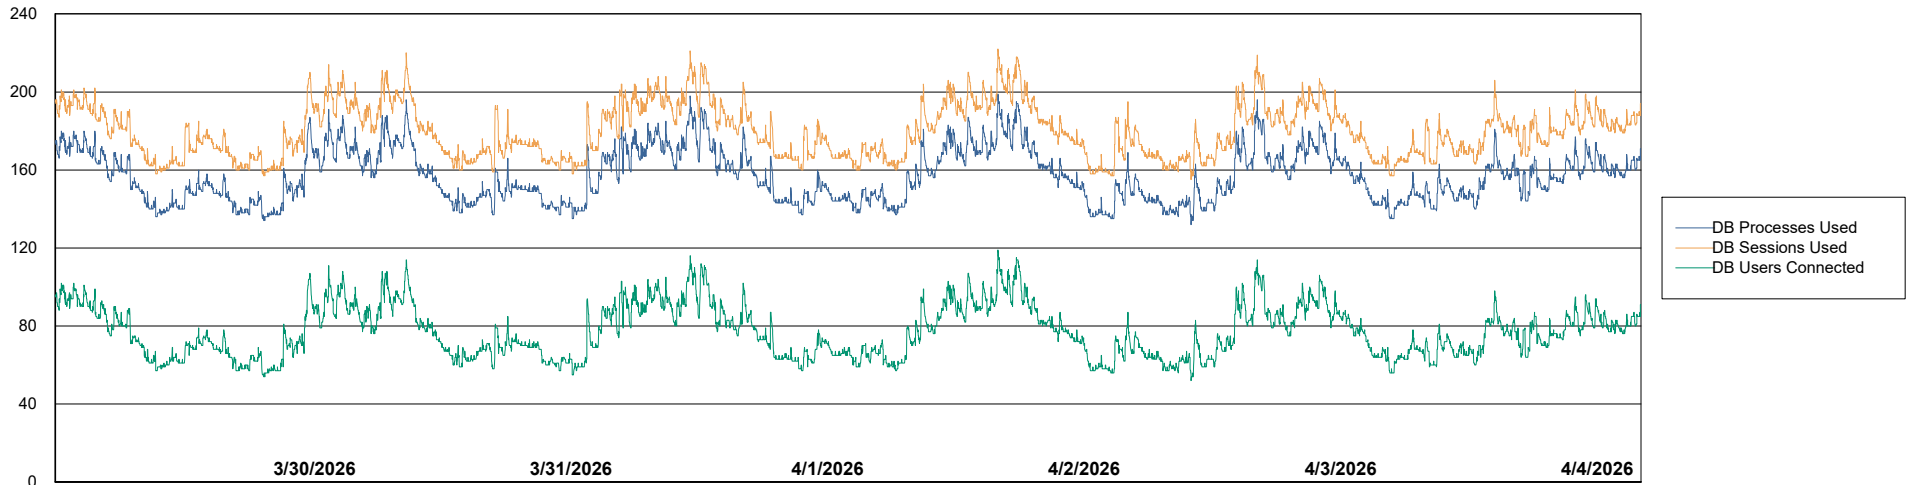

Database Performance LST-DBS2-AMS_DB_ABSCH2