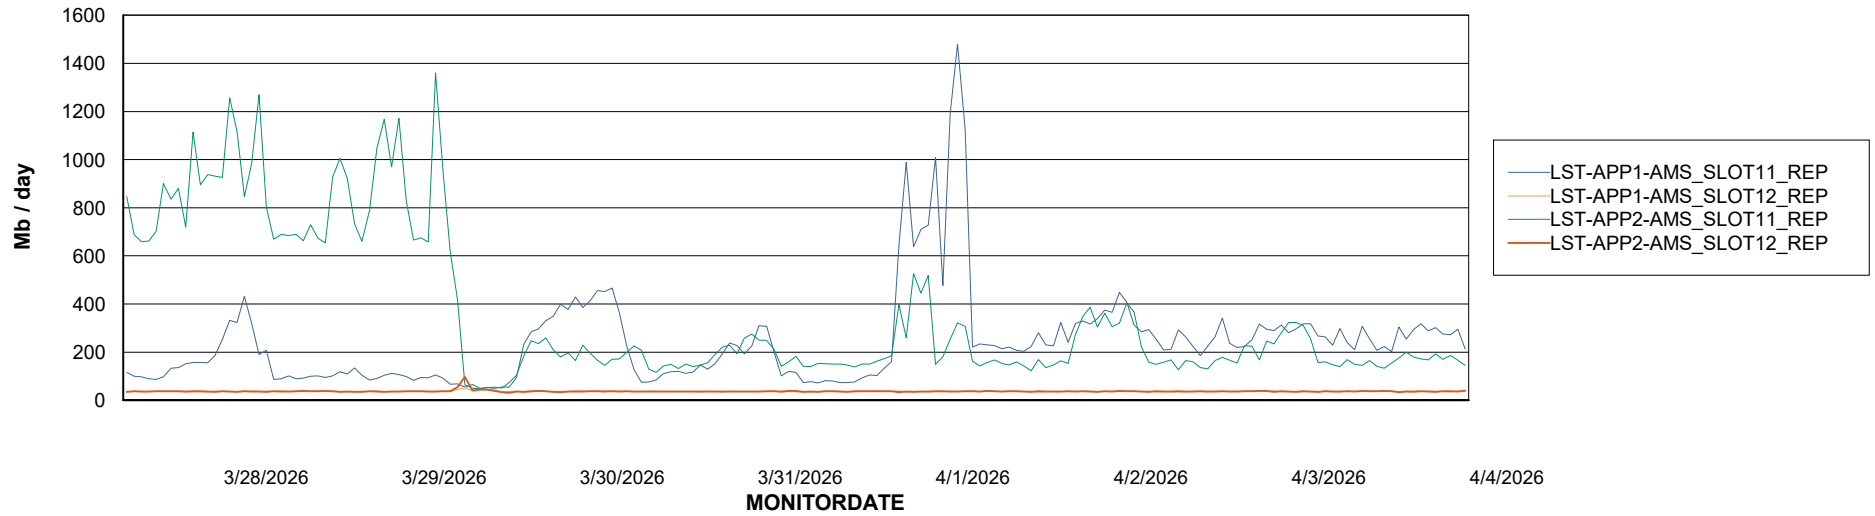

ABSSolute Application ReportServer Services

Avg memory used per ReportServer Service