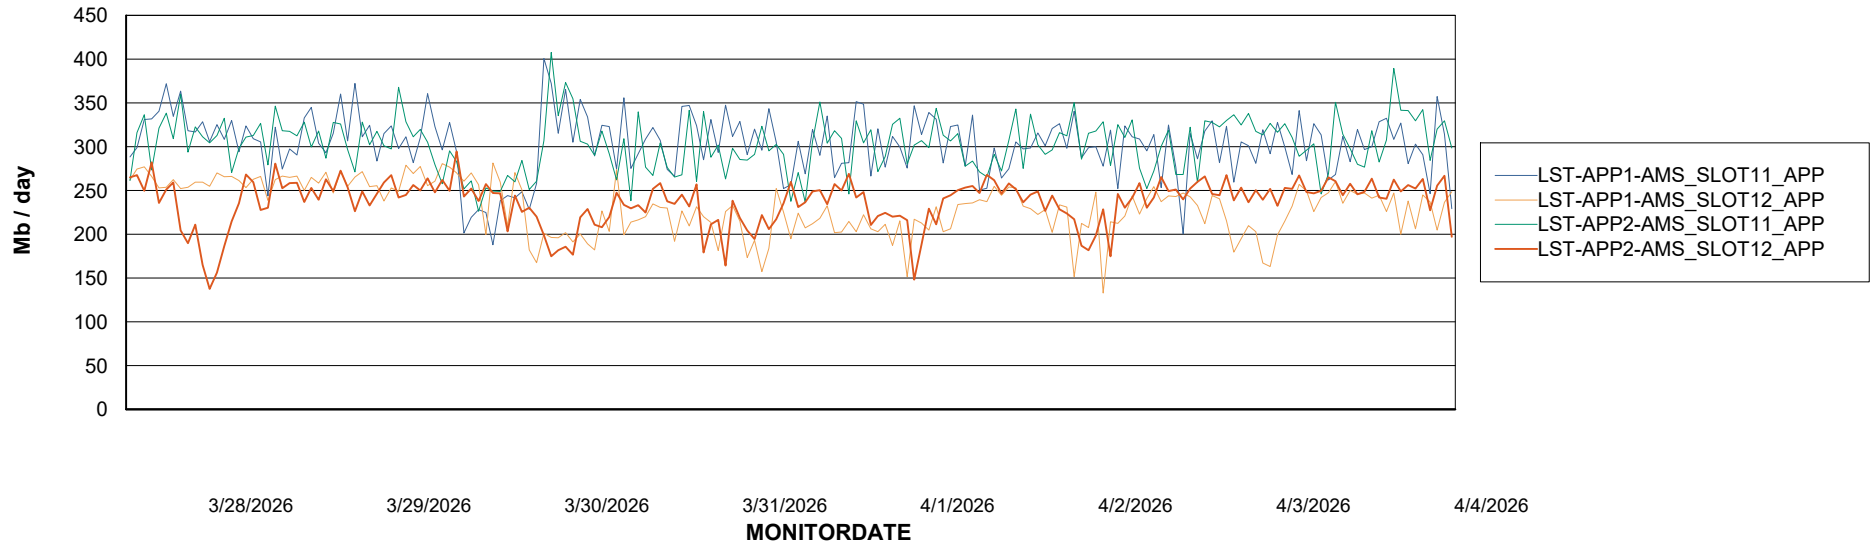

ABSSolute Application Server Services

Avg memory used per ABS Server Service