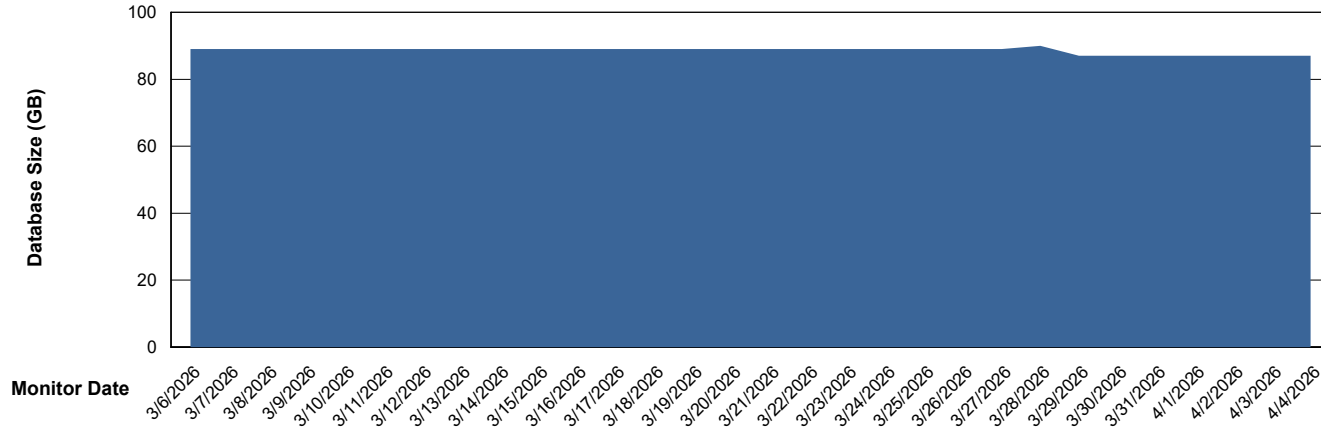

DATABASE SIZE KLA_PRD_KLAHQORA05_DB_ABS1

Database growth over last month